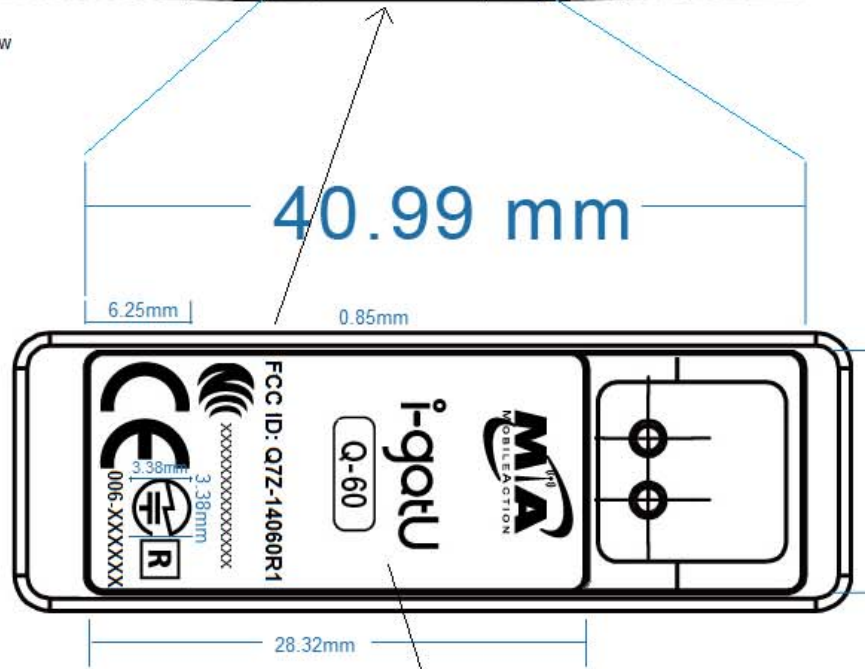

Front View

Back View

Side View

40.99 mm

13.78 mm

6.25mm

0.85mm

28.32mm

Enlarged View

Label Location