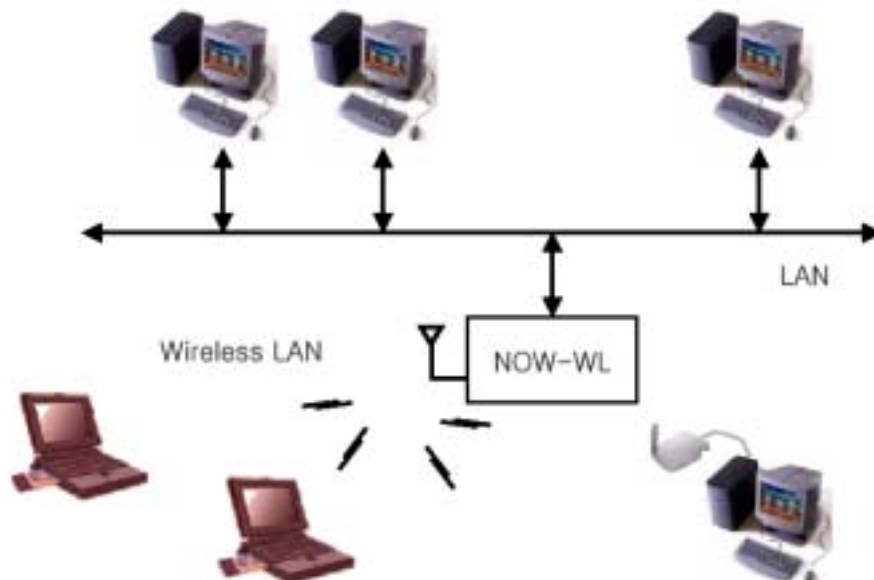

Appendix 5. Block Diagram

Total

NOW-WL is the external HDD that can be connected to Desktop or Notebook PC via 100BaseT Ethernet or IEEE 802.11g/b Wireless LAN. It is working as an another Local HDD. (It doesn't need IP Address.)

RF Board