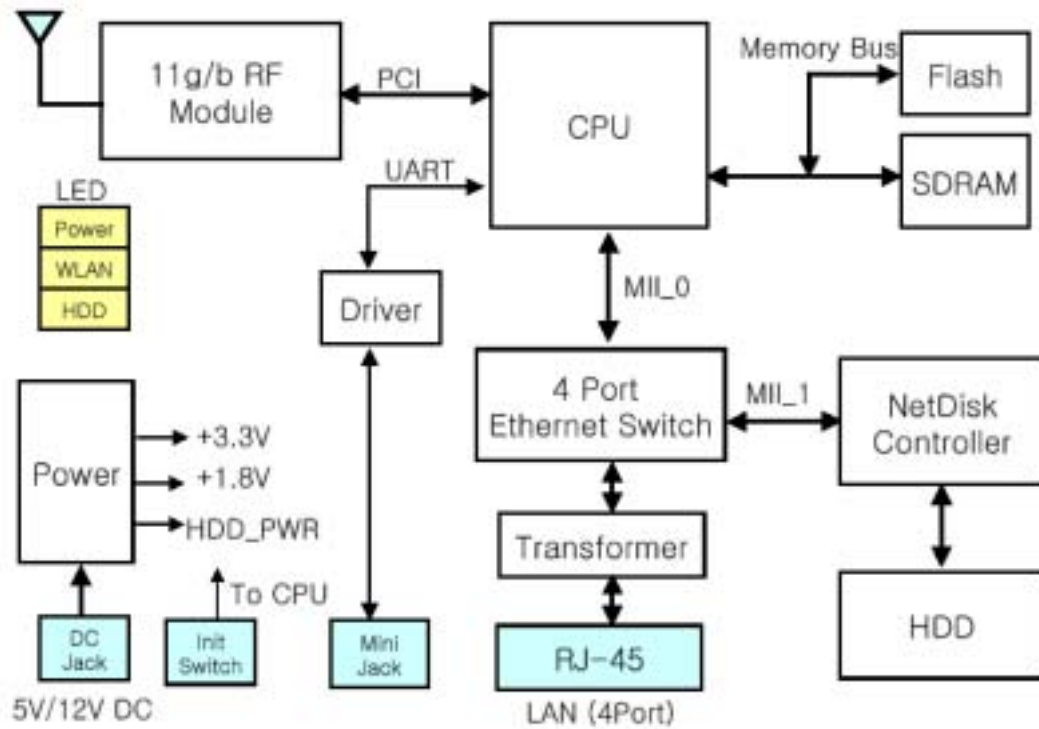

Appendix 5. Block Diagram

Total

NOW-WL is the external HDD that can be connected to Desktop or Notebook PC via 100BaseT Ethernet or IEEE 802.11g/b Wireless LAN. It is working as an another Local HDD. (It doesn't need IP Address.)

RF Board