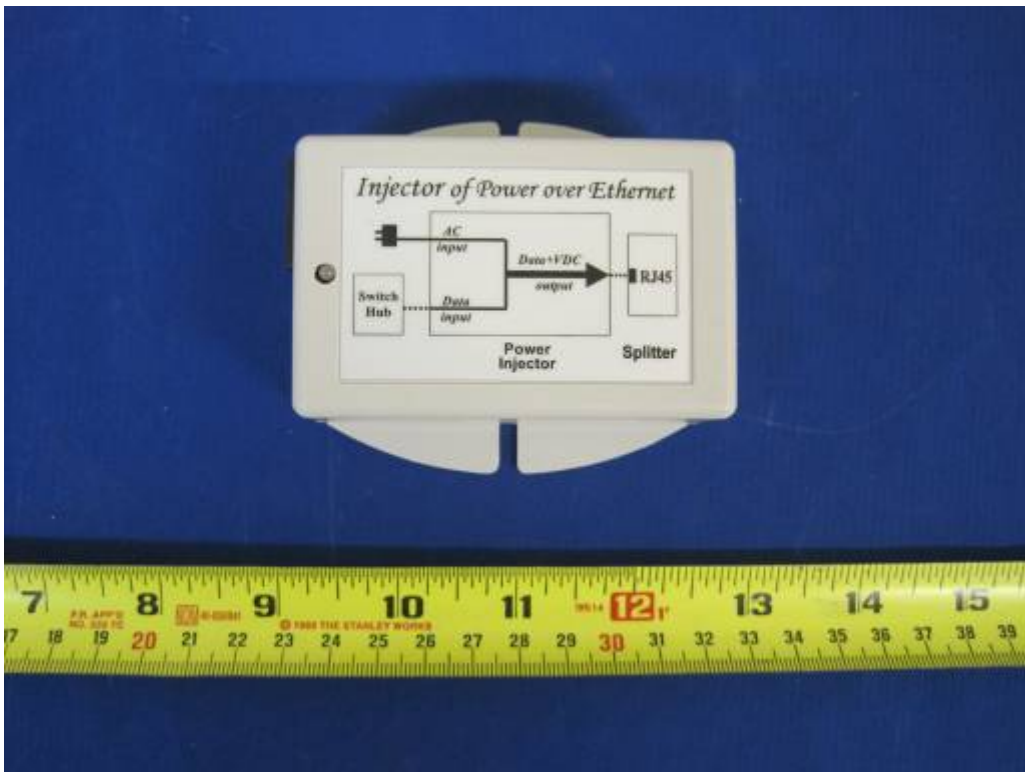

MODEL: AR-9027E

EUT - Front View

EUT - Back View

EUT - Top View

EUT - Bottom View

EUT - Right View

EUT - Left View

Power inserter

Power inserter – Top View

Power inserter –Front View

Power inserter – Back View

Power inserter – Left View

Power inserter – Right View

Shielded Cable (Serial Cable)

Shielded Cable (PoE Cable)

15dBi Gain Antenna – Front View