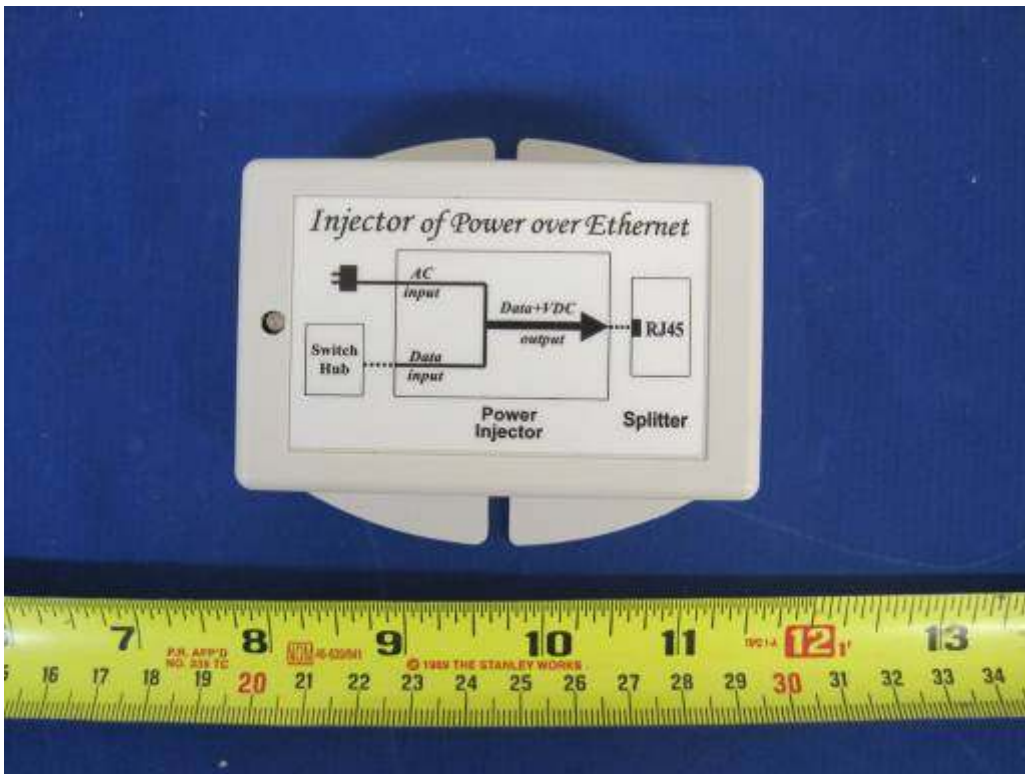

MODEL: AR-9010E

EUT - Front View

EUT - Back View

EUT - Top View

EUT - Bottom View

EUT - Right View

EUT - Left View

Power inserter

Power inserter – Top View

Power inserter –Front View

Power inserter – Back View

Power inserter – Left View

Power inserter – Right View

Shielded Cable (Serial Cable)

Shielded Cable (PoE Cable)

15dBi Gain Antenna – Front View