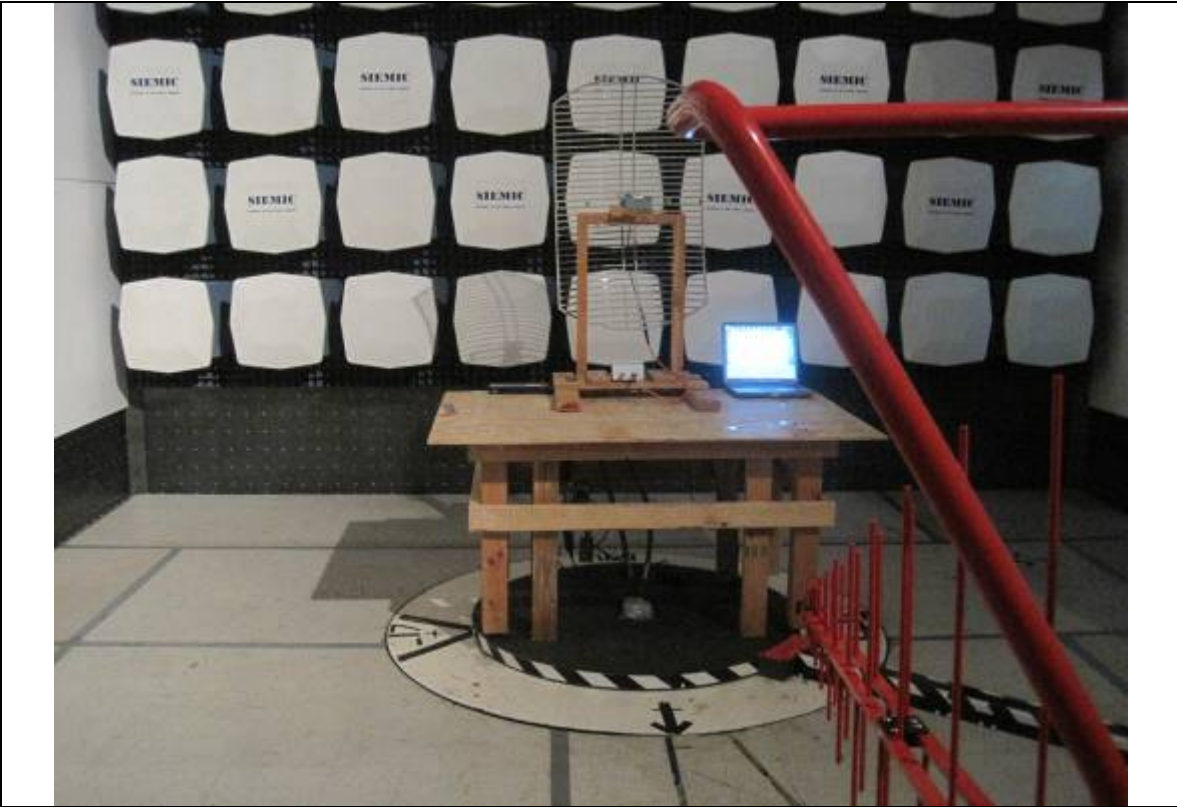

Radiated Emission (30MHz to 1GHz)

Radiated Emission Test Setup (24dBi Antenna) - Front View

Radiated Emission Test Setup(24dBi Antenna) – Rear View

Radiated Emission Test Setup(9dBi Antenna) – Front View

Radiated Emission Test Setup(9dBi Antenna) – Rear View

Radiated Emission (Above 1GHz)

Radiated Emission Test Setup(24dBi Antenna) – Front View

Radiated Emission Test Setup(24dBi Antenna) – Rear View

Radiated Emission Test Setup(9dBi Antenna) – Front View

Radiated Emission Test Setup(9dBi Antenna) – Rear View

Conducted Emission

Conducted Emission Test Setup – Front View

Conducted Emission Test Setup – Rear View