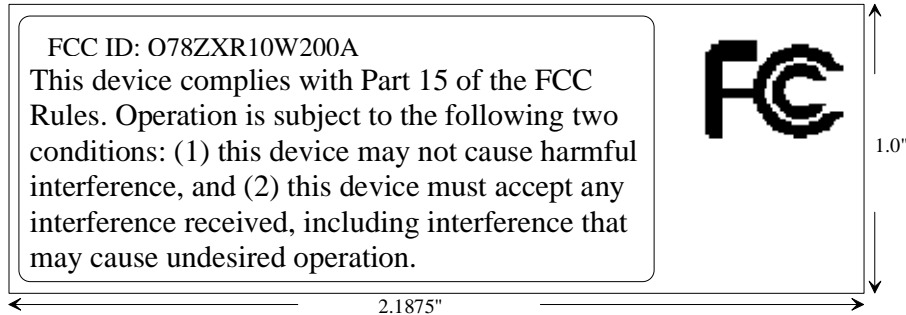

EXHIBIT A - FCC ID LABEL INFORMATION

Proposed FCC ID Label

Specifications: Text is black or white in color and is left justified. Labels are silk-screened and shall be “permanently affixed” at a conspicuous location on the EUT.

Proposed Label Location on EUT

Bottom Side of EUT/FCC ID Label