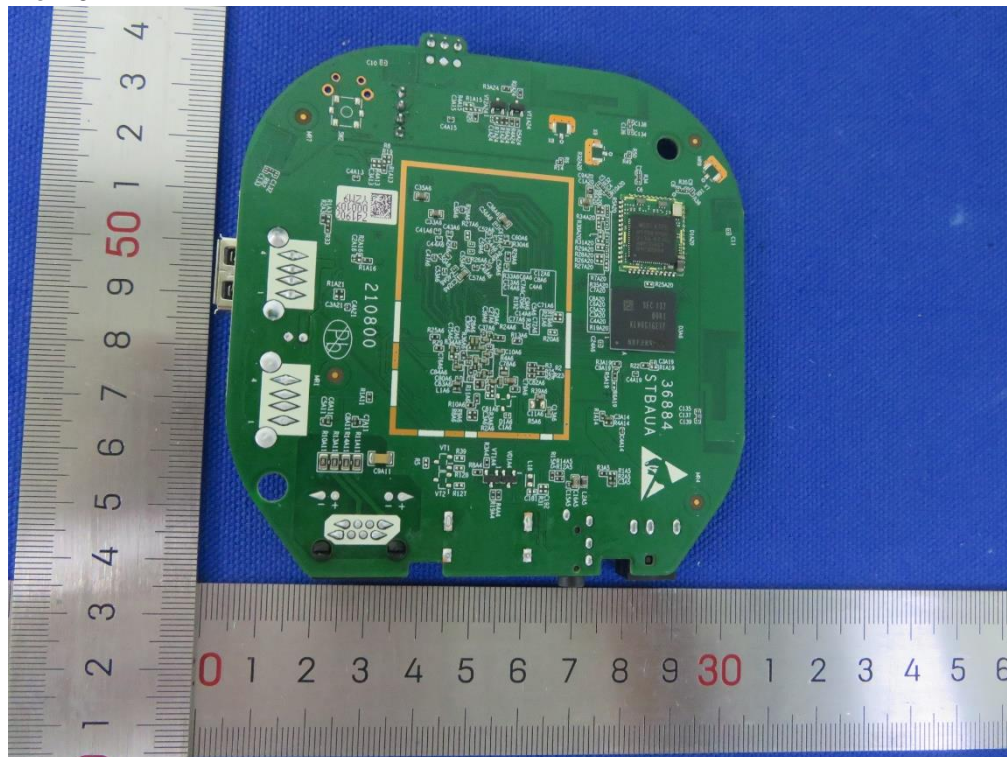

# Internal Photos of EUT

Report No.: CN22UKYT 001

Model No.: ZXV10 B866V2K

Page 1 of 2

View 1:

View 2:

# Internal Photos of EUT

Report No.: CN22UKYT 001

Model No.: ZXV10 B866V2K

Page 2 of 2

View 3:

--The End--