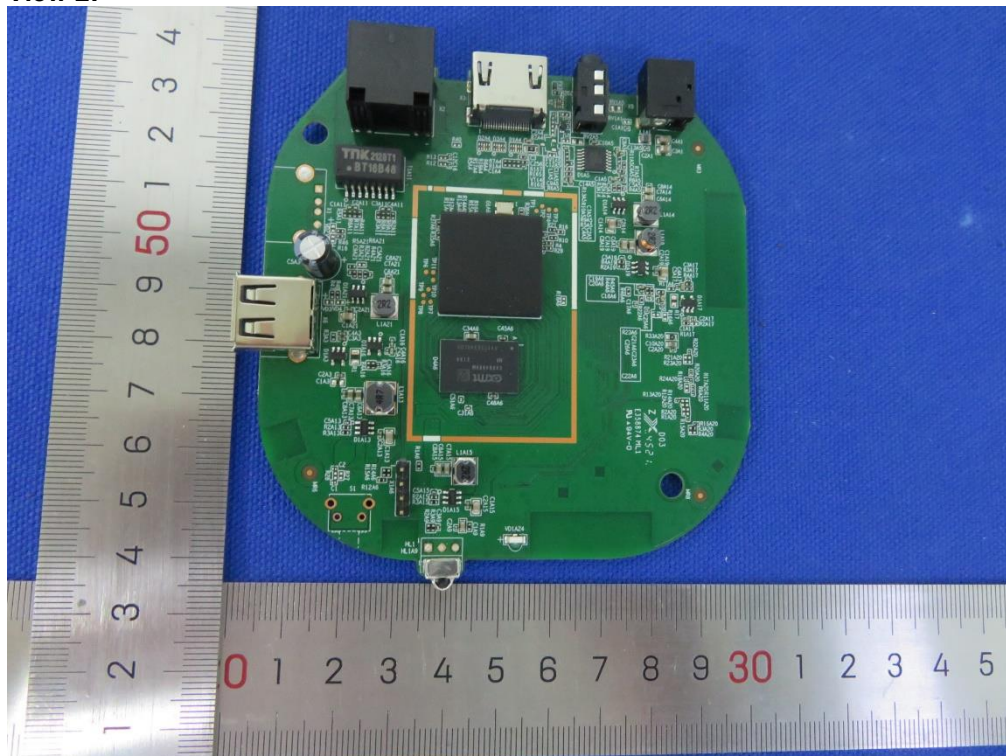

# Internal Photos of EUT

Report No.: CN22UKYT 001

Model No.: ZXV10 B866V2K

Page 1 of 2

View 1:

View 2:

# Internal Photos of EUT

Report No.: CN22UKYT 001

Model No.: ZXV10 B866V2K

Page 2 of 2

View 3:

--The End--