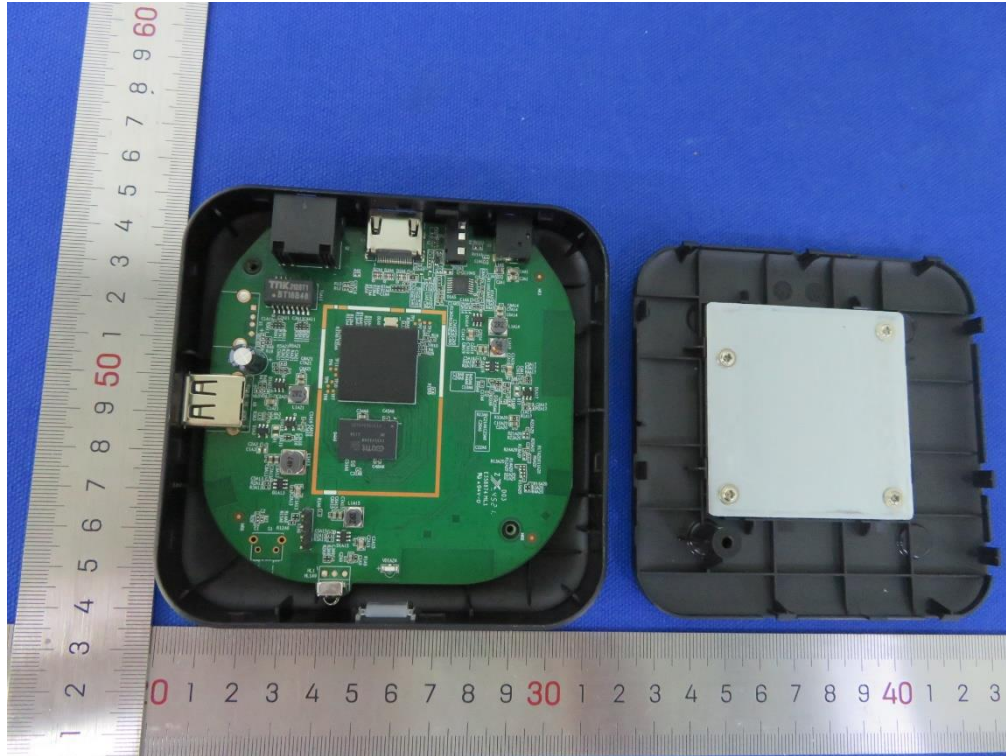

# Internal Photos of EUT

Report No.: CN22UKYT 001

Model No.: ZXV10 B866V2K

Page 1 of 2

View 1:

View 2:

# Internal Photos of EUT

Report No.: CN22UKYT 001

Model No.: ZXV10 B866V2K

Page 2 of 2

View 3:

--The End--