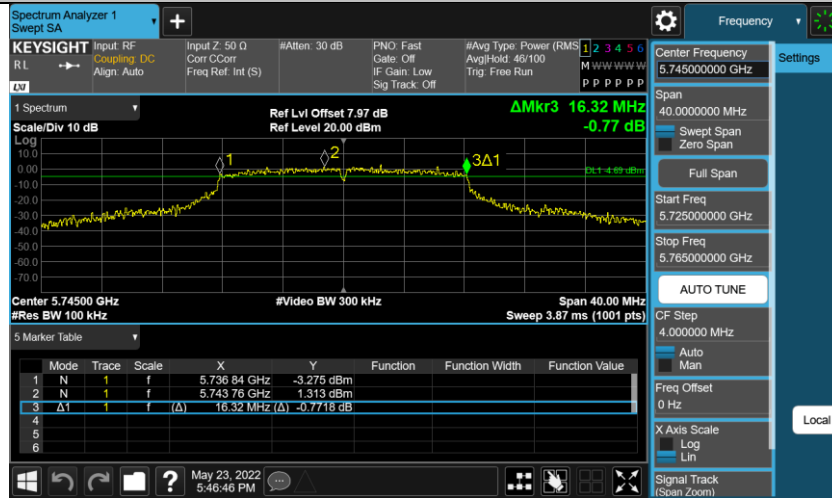

11A-CDD_Ant1_5745