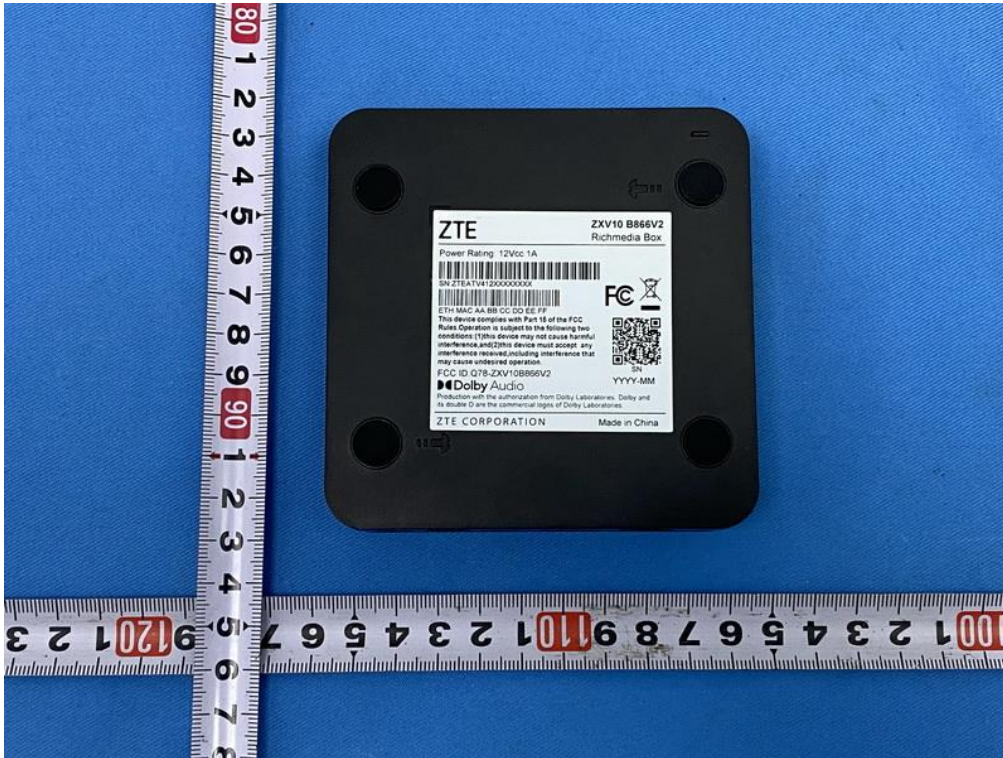

ATTACHMENT

PHOTOGRAPHS OF EUT

Adapter: RD1201000-C55-35MGD