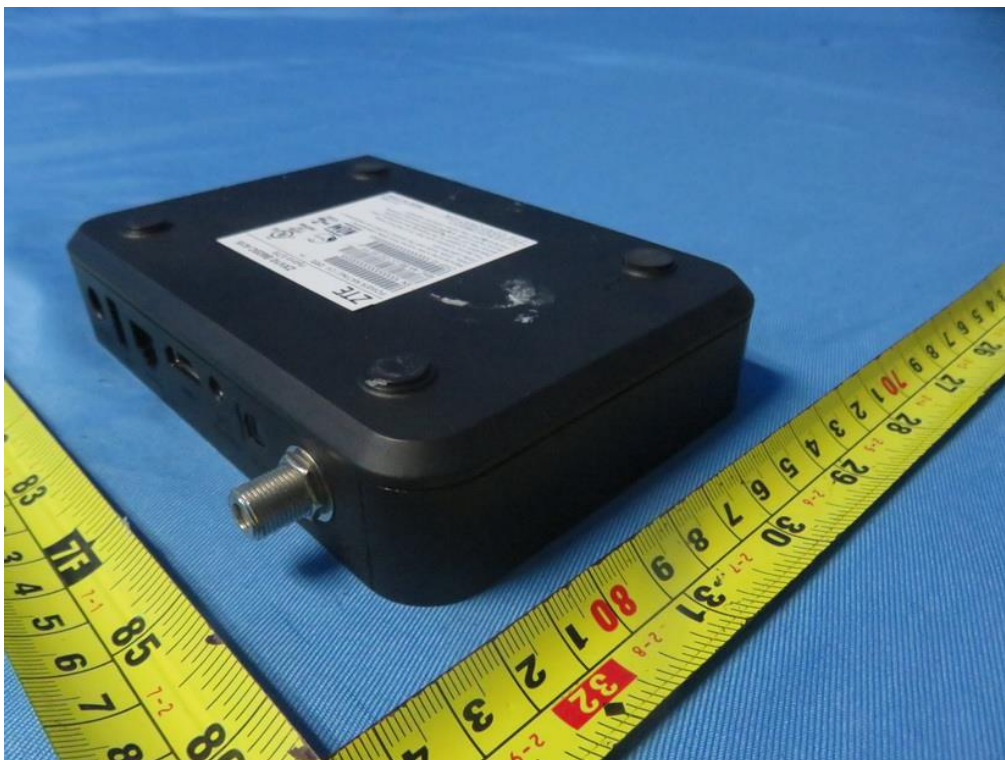

ATTACHMENT

PHOTOGRAPHS OF EUT

Model: RD1201000-C55-35MGD

Model: MN012E-L120100