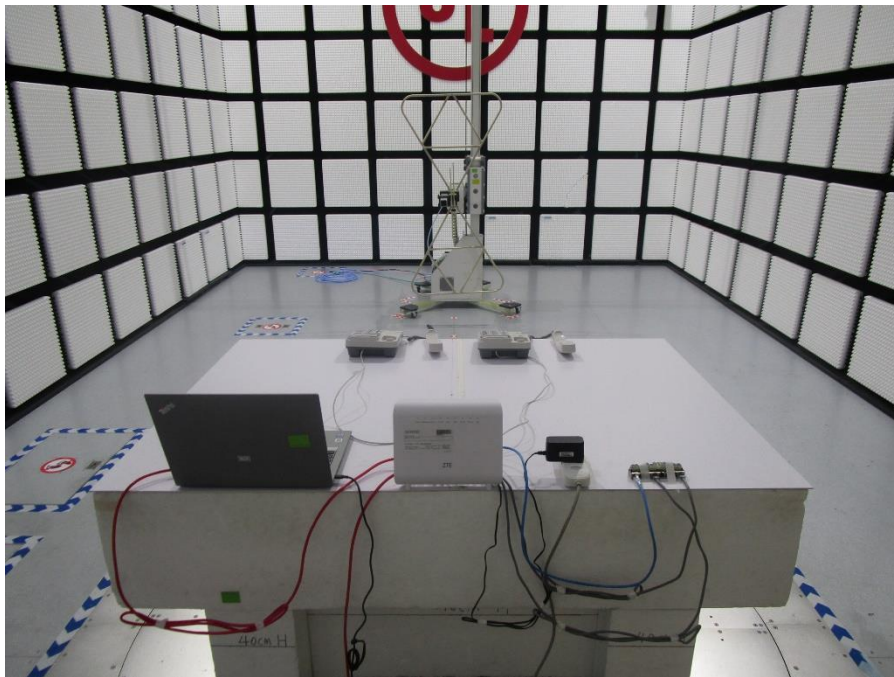

Appendix II

Setup Photographs

RADIATED RF MEASUREMENT SETUP (ABOVE 1 GHz)

MEASUREMENT POSITION (X axis)

MEASUREMENT POSITION (Y axis)

MEASUREMENT POSITION (Z axis)

RADIATED RF MEASUREMENT SETUP (30MHz~1GHz)

RADIATED RF MEASUREMENT SETUP (Below 30MHz)

POWERLINE CONDUCTED EMISSIONS MEASUREMENT SETUP