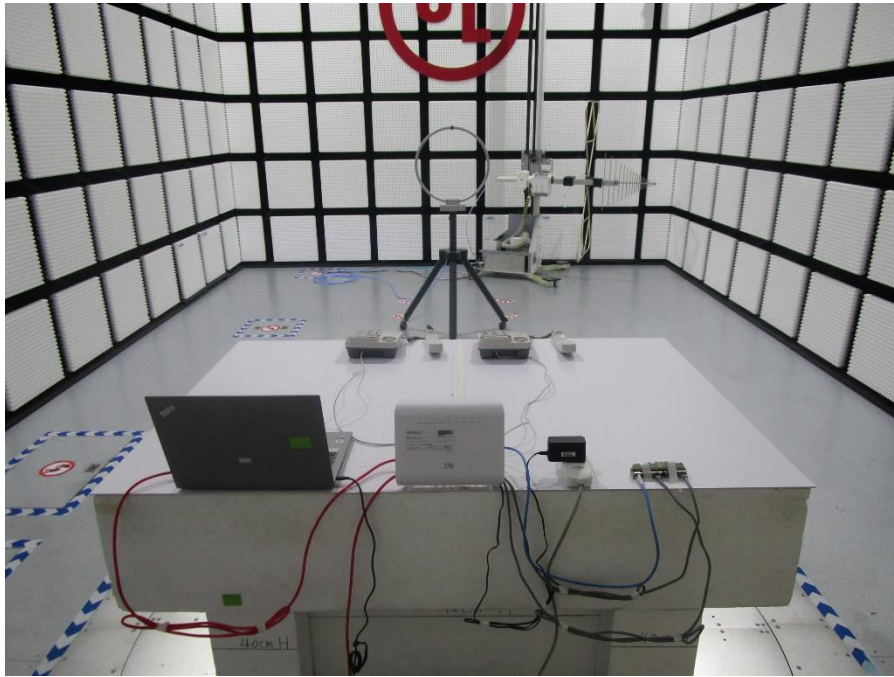

Appendix II

Setup Photographs

RADIATED RF MEASUREMENT SETUP (ABOVE 1 GHz)

MEASUREMENT POSITION (X axis)

MEASUREMENT POSITION (Y axis)

MEASUREMENT POSITION (Z axis)

RADIATED RF MEASUREMENT SETUP (30MHz~1GHz)

RADIATED RF MEASUREMENT SETUP (Below 30MHz)

POWERLINE CONDUCTED EMISSIONS MEASUREMENT SETUP