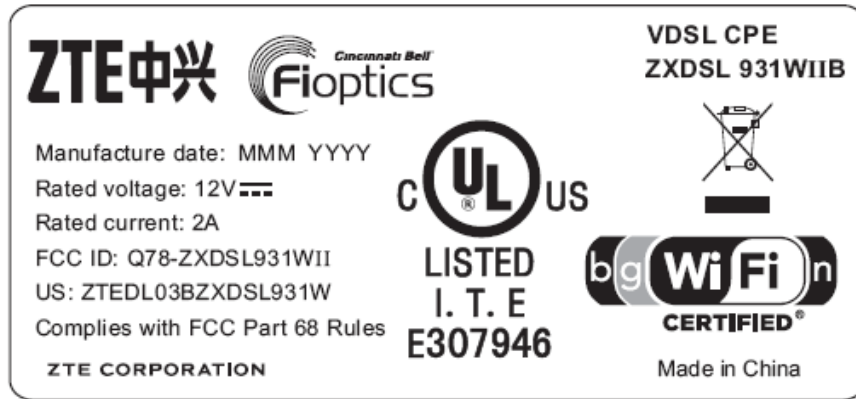

EXHIBIT A - FCC ID LABELING AND LOCATION

FCC ID Label

FCC ID Location

Label here

The label shown shall be permanently affixed at a conspicuous location on the device and be readily visible to the user at the time purchase (Labeling requirements per 2.925)