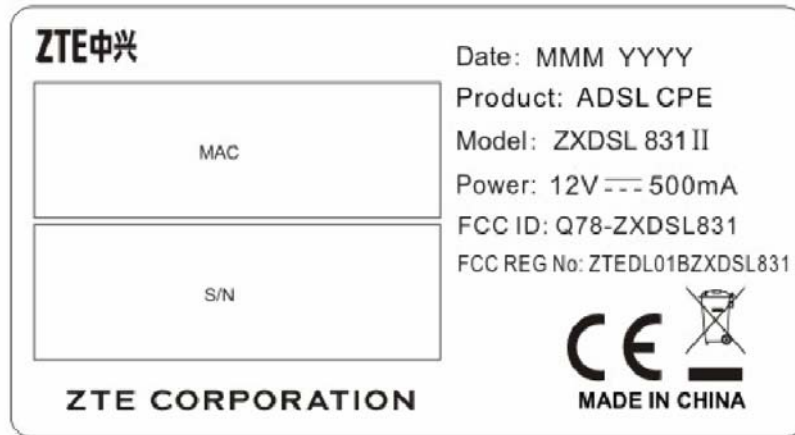

EXHIBIT A - FCC ID LABELING AND LOCATION

FCC ID Label

FCC ID Location

The label shown shall be permanently affixed at a conspicuous location on the device and be readily visible to the user at the time purchase (Labeling requirements per 2.925)