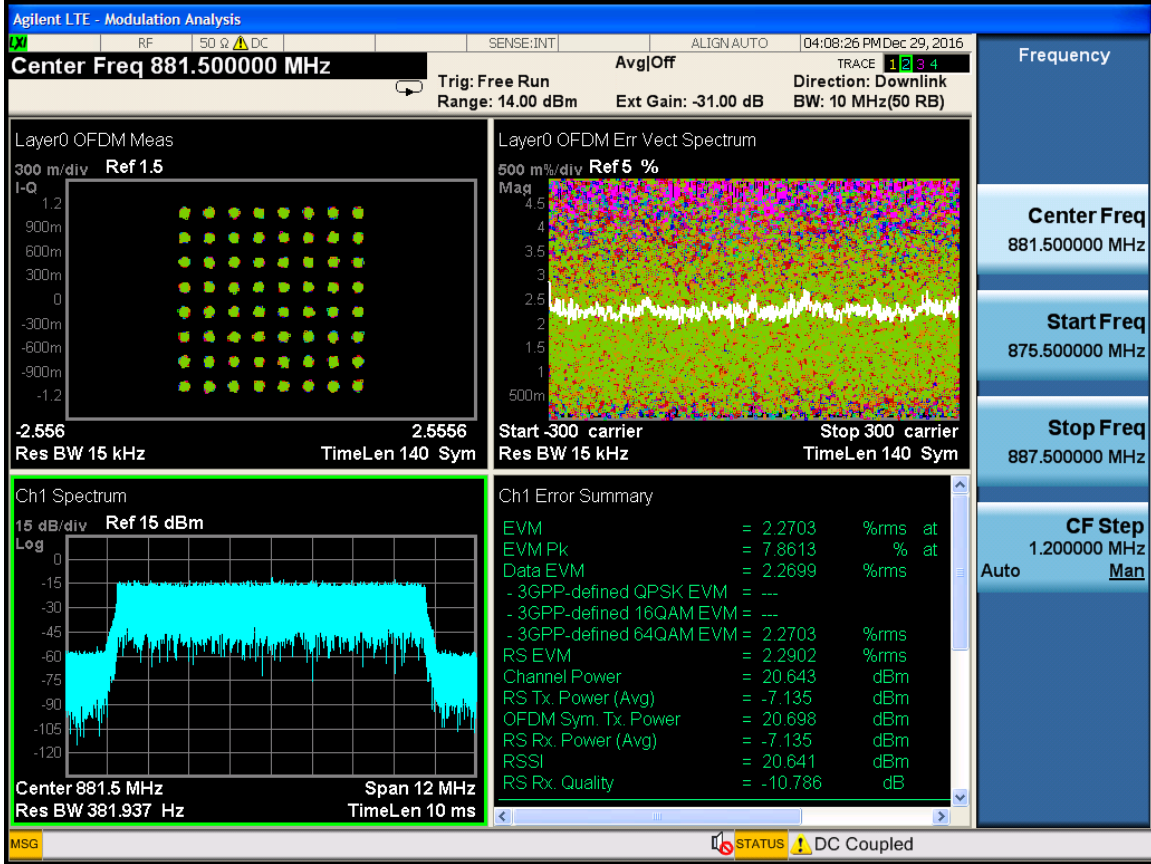

LTE10M-Port0-881.5MHz-E-TM3.3

Frequency	
Center Freq	881.500000 MHz
Start Freq	875.500000 MHz
Stop Freq	887.500000 MHz
CF Step	1.200000 MHz
Auto	Man

LTE10M-Port0-889MHz-E-TM2.0

LTE10M-Port0-889MHz-E-TM3.1

LTE10M-Port0-889MHz-E-TM3.2

LTE10M-Port0-889MHz-E-TM3.3

LTE 10M-Port 1-874MHz-E-TM2.0

LTE 10M-Port 1-874MHz-E-TM3.1

LTE 10M-Port 1-874MHz-E-TM3.2

LTE 10M-Port 1-874MHz-E-TM3.3

LTE10M-Port1-881.5MHz-E-TM2.0

Frequency	
Center Freq	881.500000 MHz
Start Freq	875.500000 MHz
Stop Freq	887.500000 MHz
CF Step	1.200000 MHz
Auto	Man

LTE10M-Port1-881.5MHz-E-TM3.1

Frequency	
Center Freq	881.500000 MHz
Start Freq	875.500000 MHz
Stop Freq	887.500000 MHz
CF Step	1.200000 MHz
Auto	Man

LTE10M-Port1-881.5MHz-E-TM3.2

Frequency	
Center Freq	881.500000 MHz
Start Freq	875.500000 MHz
Stop Freq	887.500000 MHz
CF Step	1.200000 MHz
Auto	Man