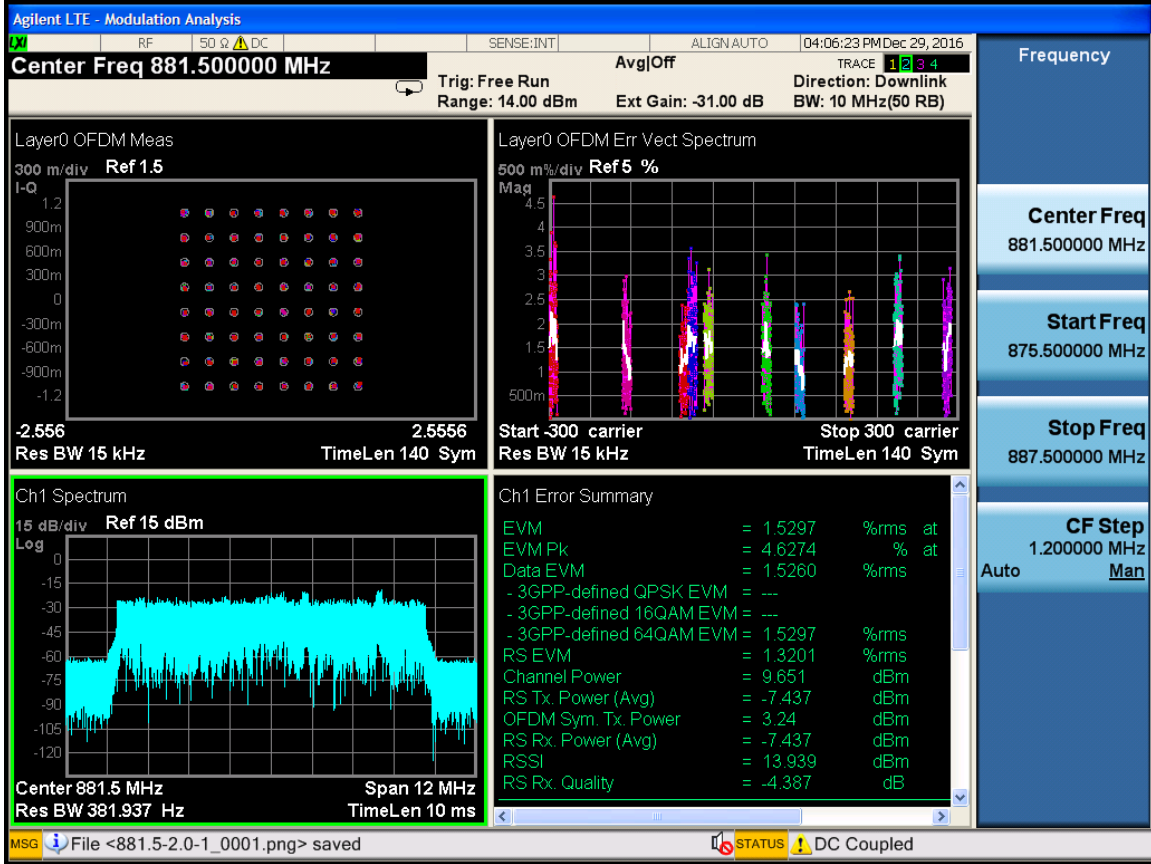

LTE10M-Port0-881.5MHz-E-TM3.3

Frequency	
Center Freq	881.500000 MHz
Start Freq	875.500000 MHz
Stop Freq	887.500000 MHz
CF Step	1.200000 MHz
Auto	Man

LTE10M-Port0-889MHz-E-TM2.0

LTE10M-Port0-889MHz-E-TM3.1

LTE10M-Port0-889MHz-E-TM3.2

LTE10M-Port0-889MHz-E-TM3.3

LTE 10M-Port 1-874MHz-E-TM2.0

LTE 10M-Port 1-874MHz-E-TM3.1

LTE 10M-Port 1-874MHz-E-TM3.2

LTE 10M-Port 1-874MHz-E-TM3.3

LTE10M-Port1-881.5MHz-E-TM2.0

Frequency	
Center Freq	881.500000 MHz
Start Freq	875.500000 MHz
Stop Freq	887.500000 MHz
CF Step	1.200000 MHz
Auto	Man

LTE10M-Port1-881.5MHz-E-TM3.1

Frequency	
Center Freq	881.500000 MHz
Start Freq	875.500000 MHz
Stop Freq	887.500000 MHz
CF Step	1.200000 MHz
Auto	Man

LTE10M-Port1-881.5MHz-E-TM3.2

Frequency	
Center Freq	881.500000 MHz
Start Freq	875.500000 MHz
Stop Freq	887.500000 MHz
CF Step	1.200000 MHz
Auto	Man

LTE10M-Port1-881.5MHz-E-TM3.3

Frequency	
Center Freq	881.500000 MHz
Start Freq	875.500000 MHz
Stop Freq	887.500000 MHz
CF Step	1.200000 MHz
	Auto <u>Man</u>

LTE10M-Port1-889MHz-E-TM2.0

Frequency
<b>Center Freq</b> 889.000000 MHz
<b>Start Freq</b> 883.000000 MHz
<b>Stop Freq</b> 895.000000 MHz
<b>CF Step</b> 1.200000 MHz
Auto <u>Man</u>