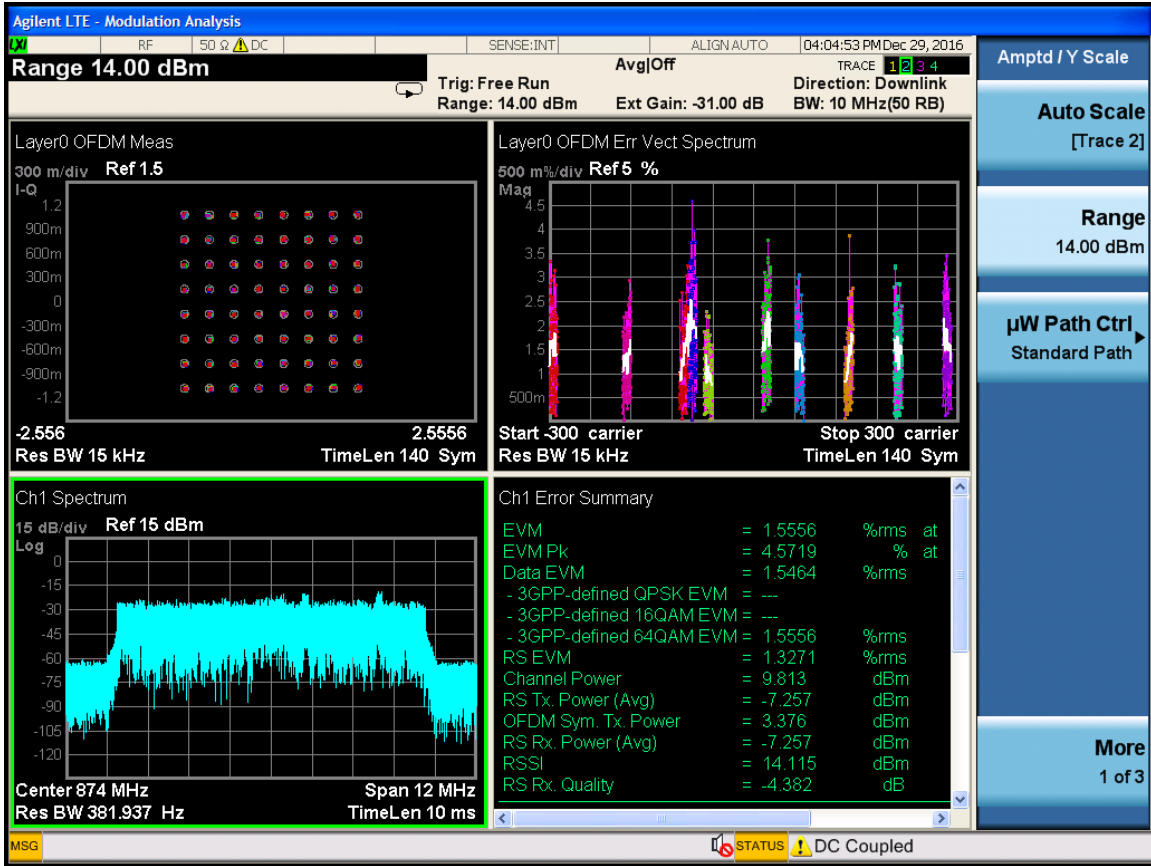

LTE10M-Port0-881.5MHz-E-TM3.3

Frequency	
Center Freq	881.500000 MHz
Start Freq	875.500000 MHz
Stop Freq	887.500000 MHz
CF Step	1.200000 MHz
Auto	Man

LTE10M-Port0-889MHz-E-TM2.0

LTE10M-Port0-889MHz-E-TM3.1

LTE10M-Port0-889MHz-E-TM3.2

LTE10M-Port0-889MHz-E-TM3.3

LTE 10M-Port 1-874MHz-E-TM2.0

LTE 10M-Port 1-874MHz-E-TM3.1

LTE 10M-Port 1-874MHz-E-TM3.2

LTE 10M-Port 1-874MHz-E-TM3.3

LTE10M-Port1-881.5MHz-E-TM2.0

Frequency	
Center Freq	881.500000 MHz
Start Freq	875.500000 MHz
Stop Freq	887.500000 MHz
CF Step	1.200000 MHz
Auto	Man

LTE10M-Port1-881.5MHz-E-TM3.1

Frequency	
Center Freq	881.500000 MHz
Start Freq	875.500000 MHz
Stop Freq	887.500000 MHz
CF Step	1.200000 MHz
Auto	Man

LTE10M-Port1-881.5MHz-E-TM3.2

Frequency	
Center Freq	881.500000 MHz
Start Freq	875.500000 MHz
Stop Freq	887.500000 MHz
CF Step	1.200000 MHz
Auto	Man

LTE10M-Port1-881.5MHz-E-TM3.3

Frequency	
Center Freq	881.500000 MHz
Start Freq	875.500000 MHz
Stop Freq	887.500000 MHz
CF Step	1.200000 MHz
	Auto <u>Man</u>

LTE10M-Port1-889MHz-E-TM2.0

Frequency
<b>Center Freq</b> 889.000000 MHz
<b>Start Freq</b> 883.000000 MHz
<b>Stop Freq</b> 895.000000 MHz
<b>CF Step</b> 1.200000 MHz
Auto <u>Man</u>