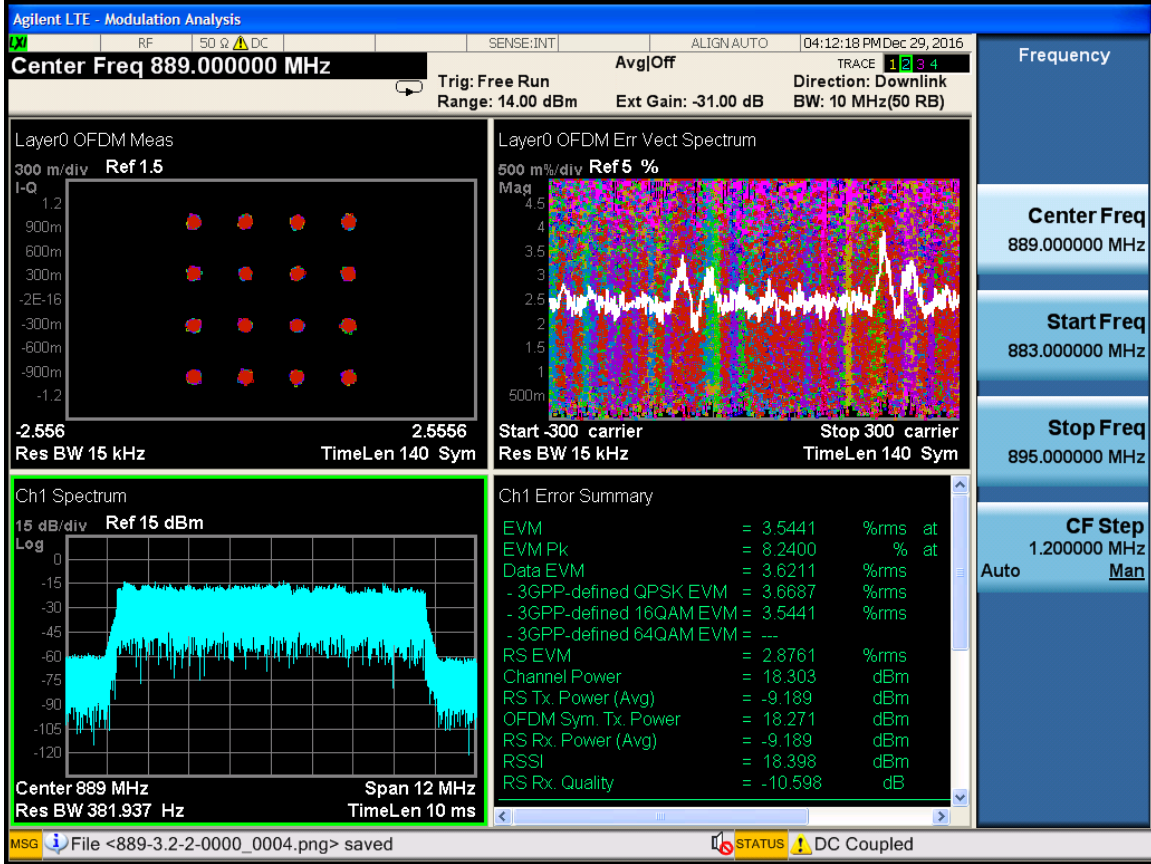

LTE10M-Port0-881.5MHz-E-TM3.1

Frequency	
Center Freq	881.500000 MHz
Start Freq	875.500000 MHz
Stop Freq	887.500000 MHz
CF Step	1.200000 MHz
Auto	Man

LTE10M-Port0-881.5MHz-E-TM3.2

Frequency	
Center Freq	881.500000 MHz
Start Freq	875.500000 MHz
Stop Freq	887.500000 MHz
CF Step	1.200000 MHz
Auto	Man

LTE10M-Port0-881.5MHz-E-TM3.3

Frequency	
Center Freq	881.500000 MHz
Start Freq	875.500000 MHz
Stop Freq	887.500000 MHz
CF Step	1.200000 MHz
Auto	Man

LTE10M-Port0-889MHz-E-TM2.0

LTE10M-Port0-889MHz-E-TM3.1

LTE10M-Port0-889MHz-E-TM3.2

LTE10M-Port0-889MHz-E-TM3.3

LTE 10M-Port 1-874MHz-E-TM2.0

LTE 10M-Port 1-874MHz-E-TM3.1

LTE 10M-Port 1-874MHz-E-TM3.2

LTE 10M-Port 1-874MHz-E-TM3.3

LTE10M-Port1-881.5MHz-E-TM2.0

Frequency	
Center Freq	881.500000 MHz
Start Freq	875.500000 MHz
Stop Freq	887.500000 MHz
CF Step	1.200000 MHz
Auto	Man