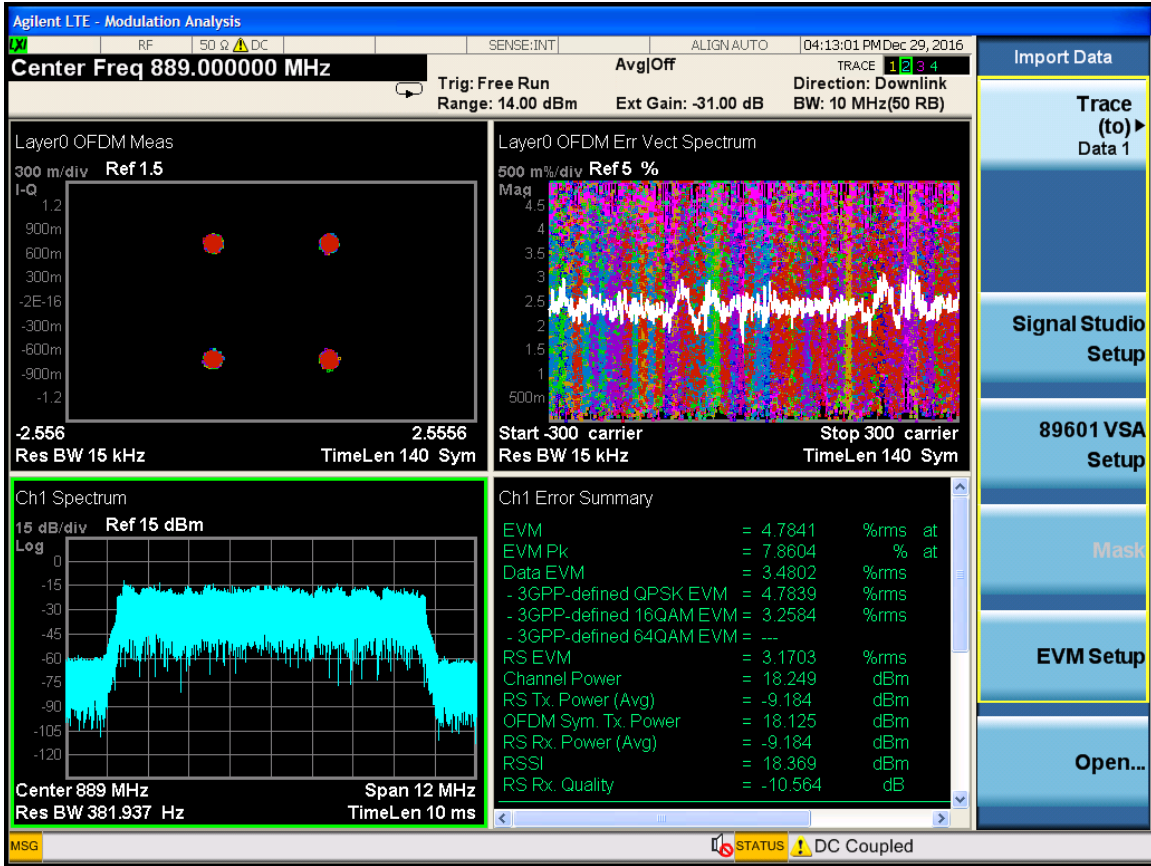

LTE10M-Port0-881.5MHz-E-TM3.1

Frequency	
Center Freq	881.500000 MHz
Start Freq	875.500000 MHz
Stop Freq	887.500000 MHz
CF Step	1.200000 MHz
Auto	Man

LTE10M-Port0-881.5MHz-E-TM3.2

Frequency	
Center Freq	881.500000 MHz
Start Freq	875.500000 MHz
Stop Freq	887.500000 MHz
CF Step	1.200000 MHz
Auto	Man

LTE10M-Port0-881.5MHz-E-TM3.3

Frequency	
Center Freq	881.500000 MHz
Start Freq	875.500000 MHz
Stop Freq	887.500000 MHz
CF Step	1.200000 MHz
Auto	Man

LTE10M-Port0-889MHz-E-TM2.0

LTE10M-Port0-889MHz-E-TM3.1

LTE10M-Port0-889MHz-E-TM3.2

LTE10M-Port0-889MHz-E-TM3.3

LTE 10M-Port 1-874MHz-E-TM2.0

LTE 10M-Port 1-874MHz-E-TM3.1

LTE 10M-Port 1-874MHz-E-TM3.2

LTE 10M-Port 1-874MHz-E-TM3.3

LTE10M-Port1-881.5MHz-E-TM2.0

Frequency	
Center Freq	881.500000 MHz
Start Freq	875.500000 MHz
Stop Freq	887.500000 MHz
CF Step	1.200000 MHz
Auto	Man

LTE10M-Port1-881.5MHz-E-TM3.1

Frequency	
Center Freq	881.500000 MHz
Start Freq	875.500000 MHz
Stop Freq	887.500000 MHz
CF Step	1.200000 MHz
Auto	Man

LTE10M-Port1-881.5MHz-E-TM3.2

Frequency	
Center Freq	881.500000 MHz
Start Freq	875.500000 MHz
Stop Freq	887.500000 MHz
CF Step	1.200000 MHz
Auto	Man