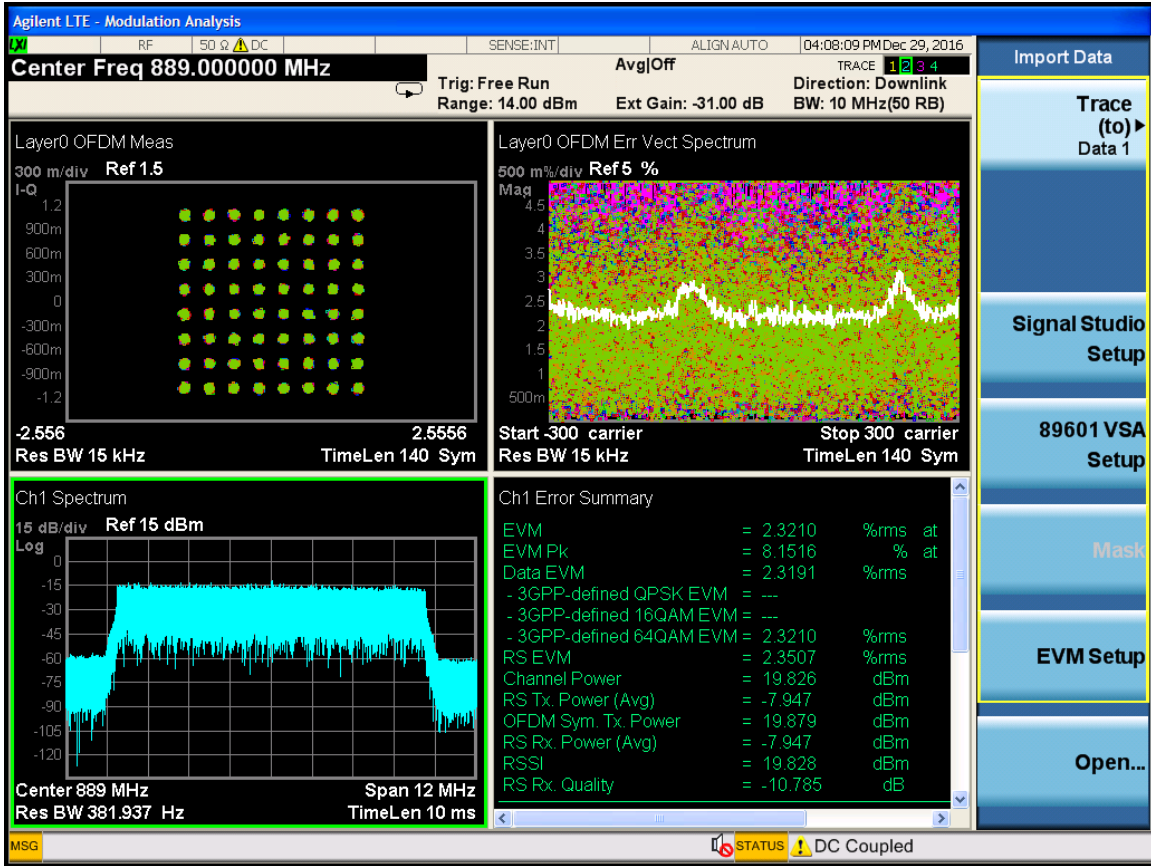

LTE10M-Port1-881.5MHz-E-TM3.1

Frequency	
Center Freq	881.500000 MHz
Start Freq	875.500000 MHz
Stop Freq	887.500000 MHz
CF Step	1.200000 MHz
Auto	Man

LTE10M-Port1-881.5MHz-E-TM3.2

Frequency	
Center Freq	881.500000 MHz
Start Freq	875.500000 MHz
Stop Freq	887.500000 MHz
CF Step	1.200000 MHz
Auto	Man

LTE10M-Port1-881.5MHz-E-TM3.3

Frequency	
Center Freq	881.500000 MHz
Start Freq	875.500000 MHz
Stop Freq	887.500000 MHz
CF Step	1.200000 MHz
	Auto <u>Man</u>

LTE10M-Port1-889MHz-E-TM2.0

Frequency
<b>Center Freq</b> 889.000000 MHz
<b>Start Freq</b> 883.000000 MHz
<b>Stop Freq</b> 895.000000 MHz
<b>CF Step</b> 1.200000 MHz
Auto <u>Man</u>

LTE10M-Port1-889MHz-E-TM3.1

LTE10M-Port1-889MHz-E-TM3.2

Frequency	
Center Freq	889.000000 MHz
Start Freq	883.000000 MHz
Stop Freq	895.000000 MHz
CF Step	1.200000 MHz
	Auto <u>Man</u>

LTE10M-Port1-889MHz-E-TM3.3