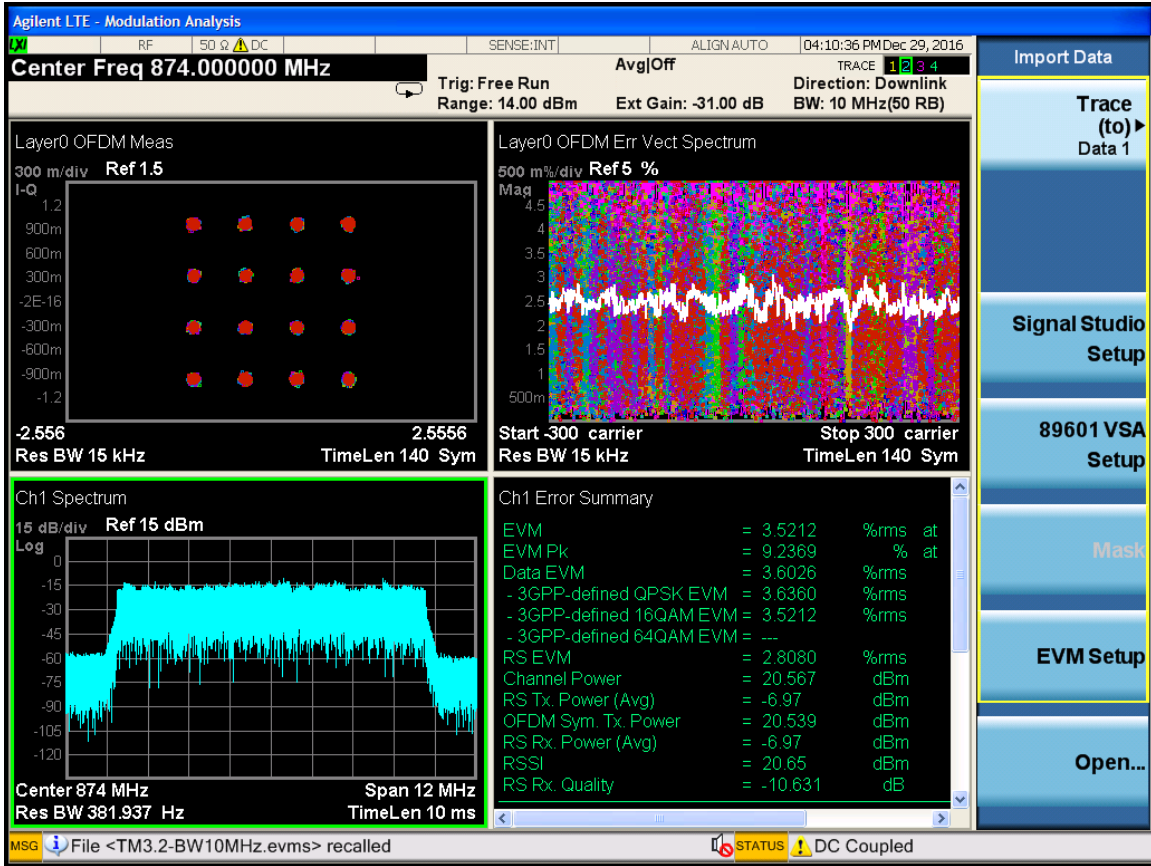

LTE10M-Port0-881.5MHz-E-TM3.3

Frequency	
Center Freq	881.500000 MHz
Start Freq	875.500000 MHz
Stop Freq	887.500000 MHz
CF Step	1.200000 MHz
Auto	Man

LTE10M-Port0-889MHz-E-TM2.0

LTE10M-Port0-889MHz-E-TM3.1

LTE10M-Port0-889MHz-E-TM3.2

LTE10M-Port0-889MHz-E-TM3.3

LTE 10M-Port 1-874MHz-E-TM2.0

LTE 10M-Port 1-874MHz-E-TM3.1

LTE 10M-Port 1-874MHz-E-TM3.2

LTE 10M-Port 1-874MHz-E-TM3.3

LTE10M-Port1-881.5MHz-E-TM2.0

Frequency	
Center Freq	881.500000 MHz
Start Freq	875.500000 MHz
Stop Freq	887.500000 MHz
CF Step	1.200000 MHz
Auto	Man

LTE10M-Port1-881.5MHz-E-TM3.1

Frequency	
Center Freq	881.500000 MHz
Start Freq	875.500000 MHz
Stop Freq	887.500000 MHz
CF Step	1.200000 MHz
Auto	Man

LTE10M-Port1-881.5MHz-E-TM3.2

Frequency	
Center Freq	881.500000 MHz
Start Freq	875.500000 MHz
Stop Freq	887.500000 MHz
CF Step	1.200000 MHz
Auto	Man

LTE10M-Port1-881.5MHz-E-TM3.3

Frequency	
Center Freq	881.500000 MHz
Start Freq	875.500000 MHz
Stop Freq	887.500000 MHz
CF Step	1.200000 MHz
	Auto <u>Man</u>

LTE10M-Port1-889MHz-E-TM2.0

Frequency
<b>Center Freq</b> 889.000000 MHz
<b>Start Freq</b> 883.000000 MHz
<b>Stop Freq</b> 895.000000 MHz
<b>CF Step</b> 1.200000 MHz
Auto <u>Man</u>