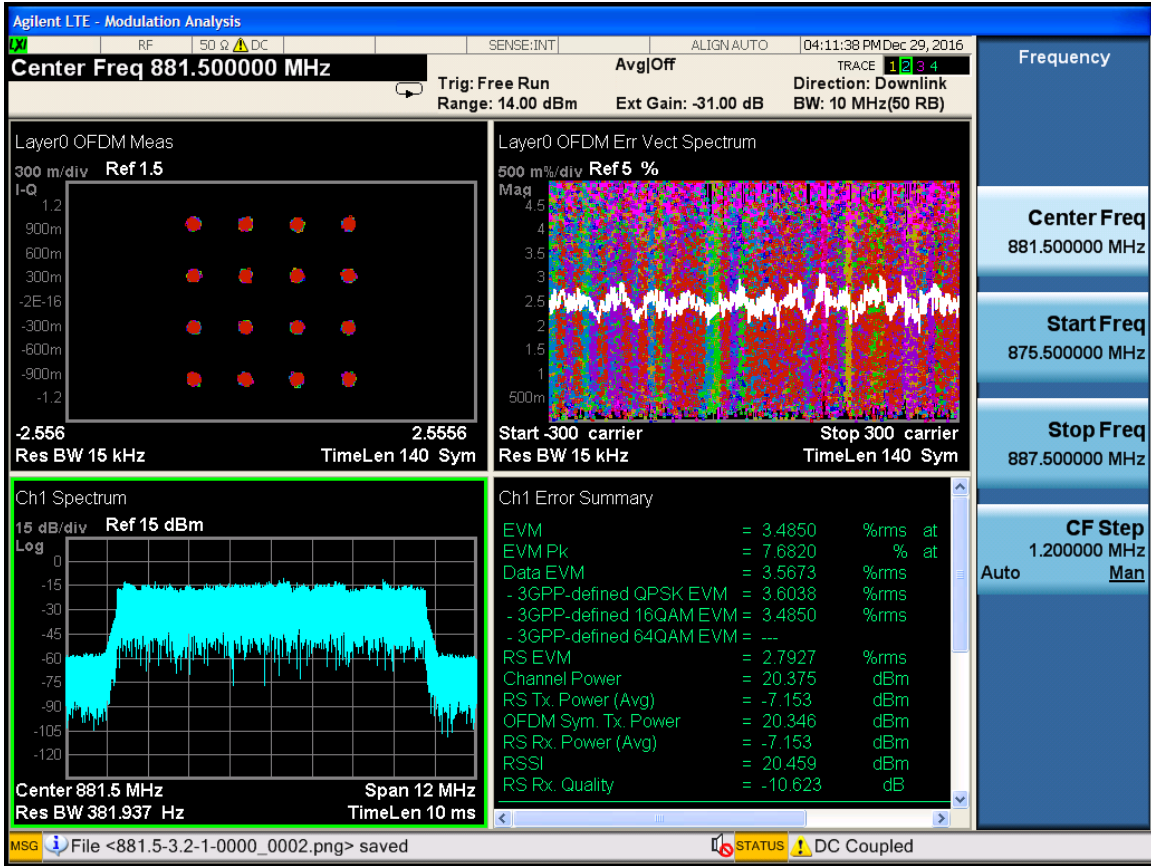

LTE10M-Port0-881.5MHz-E-TM3.3

Frequency	
Center Freq	881.500000 MHz
Start Freq	875.500000 MHz
Stop Freq	887.500000 MHz
CF Step	1.200000 MHz
Auto	Man

LTE10M-Port0-889MHz-E-TM2.0

LTE10M-Port0-889MHz-E-TM3.1

LTE10M-Port0-889MHz-E-TM3.2

LTE10M-Port0-889MHz-E-TM3.3

LTE 10M-Port 1-874MHz-E-TM2.0

LTE 10M-Port 1-874MHz-E-TM3.1

LTE 10M-Port 1-874MHz-E-TM3.2

LTE 10M-Port 1-874MHz-E-TM3.3

LTE10M-Port1-881.5MHz-E-TM2.0

Frequency	
Center Freq	881.500000 MHz
Start Freq	875.500000 MHz
Stop Freq	887.500000 MHz
CF Step	1.200000 MHz
Auto	Man

LTE10M-Port1-881.5MHz-E-TM3.1

Frequency	
Center Freq	881.500000 MHz
Start Freq	875.500000 MHz
Stop Freq	887.500000 MHz
CF Step	1.200000 MHz
Auto	Man

LTE10M-Port1-881.5MHz-E-TM3.2

Frequency	
Center Freq	881.500000 MHz
Start Freq	875.500000 MHz
Stop Freq	887.500000 MHz
CF Step	1.200000 MHz
Auto	Man

LTE10M-Port1-881.5MHz-E-TM3.3

Frequency	
Center Freq	881.500000 MHz
Start Freq	875.500000 MHz
Stop Freq	887.500000 MHz
CF Step	1.200000 MHz
	Auto <u>Man</u>

LTE10M-Port1-889MHz-E-TM2.0

Frequency
<b>Center Freq</b> 889.000000 MHz
<b>Start Freq</b> 883.000000 MHz
<b>Stop Freq</b> 895.000000 MHz
<b>CF Step</b> 1.200000 MHz
Auto <u>Man</u>