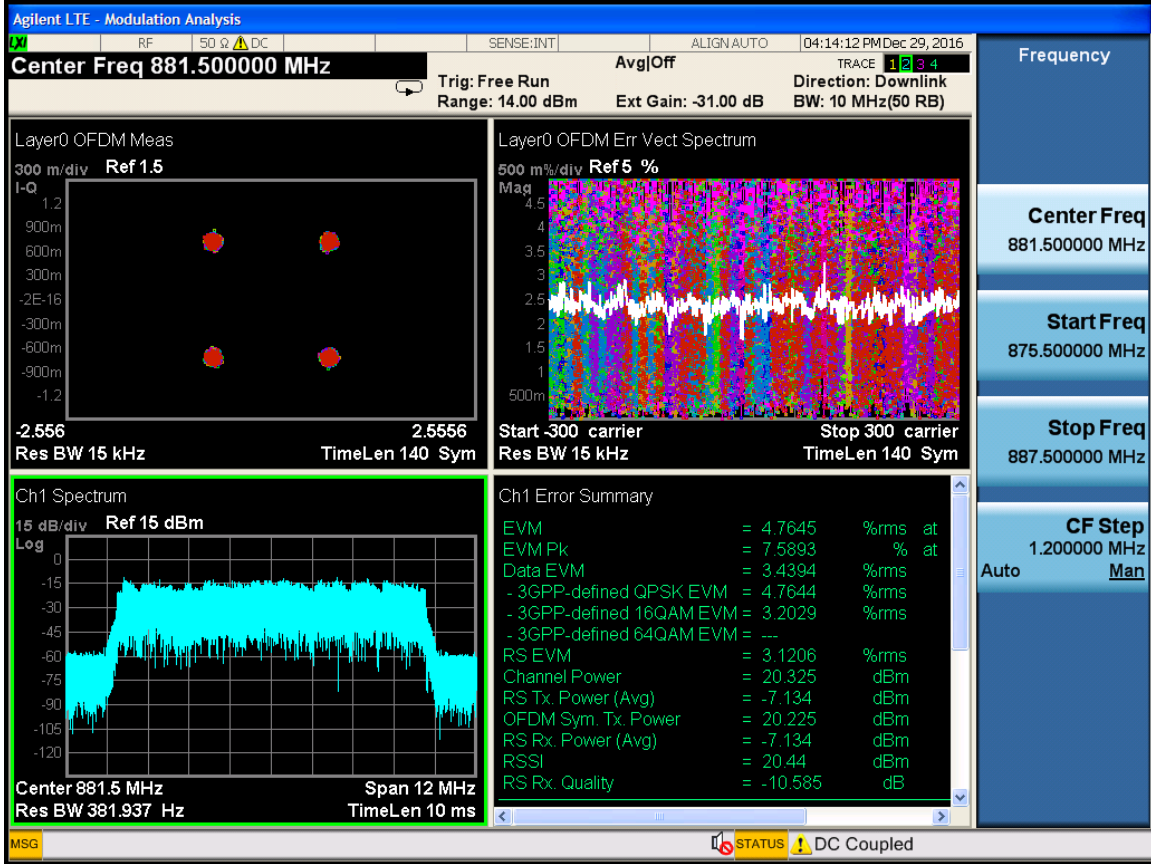

LTE10M-Port0-889MHz-E-TM3.2

LTE10M-Port0-889MHz-E-TM3.3

LTE 10M-Port 1-874MHz-E-TM2.0

LTE 10M-Port 1-874MHz-E-TM3.1

LTE 10M-Port 1-874MHz-E-TM3.2

LTE 10M-Port 1-874MHz-E-TM3.3

LTE10M-Port1-881.5MHz-E-TM2.0

Frequency	
Center Freq	881.500000 MHz
Start Freq	875.500000 MHz
Stop Freq	887.500000 MHz
CF Step	1.200000 MHz
Auto	Man

LTE10M-Port1-881.5MHz-E-TM3.1

Frequency	
Center Freq	881.500000 MHz
Start Freq	875.500000 MHz
Stop Freq	887.500000 MHz
CF Step	1.200000 MHz
Auto	Man

LTE10M-Port1-881.5MHz-E-TM3.2

Frequency	
Center Freq	881.500000 MHz
Start Freq	875.500000 MHz
Stop Freq	887.500000 MHz
CF Step	1.200000 MHz
Auto	Man

LTE10M-Port1-881.5MHz-E-TM3.3

Frequency	
Center Freq	881.500000 MHz
Start Freq	875.500000 MHz
Stop Freq	887.500000 MHz
CF Step	1.200000 MHz
	Auto <u>Man</u>

LTE10M-Port1-889MHz-E-TM2.0

Frequency
<b>Center Freq</b> 889.000000 MHz
<b>Start Freq</b> 883.000000 MHz
<b>Stop Freq</b> 895.000000 MHz
<b>CF Step</b> 1.200000 MHz
Auto <u>Man</u>

LTE10M-Port1-889MHz-E-TM3.1

LTE10M-Port1-889MHz-E-TM3.2

Frequency	
Center Freq	889.000000 MHz
Start Freq	883.000000 MHz
Stop Freq	895.000000 MHz
CF Step	1.200000 MHz
	Auto <u>Man</u>

LTE10M-Port1-889MHz-E-TM3.3