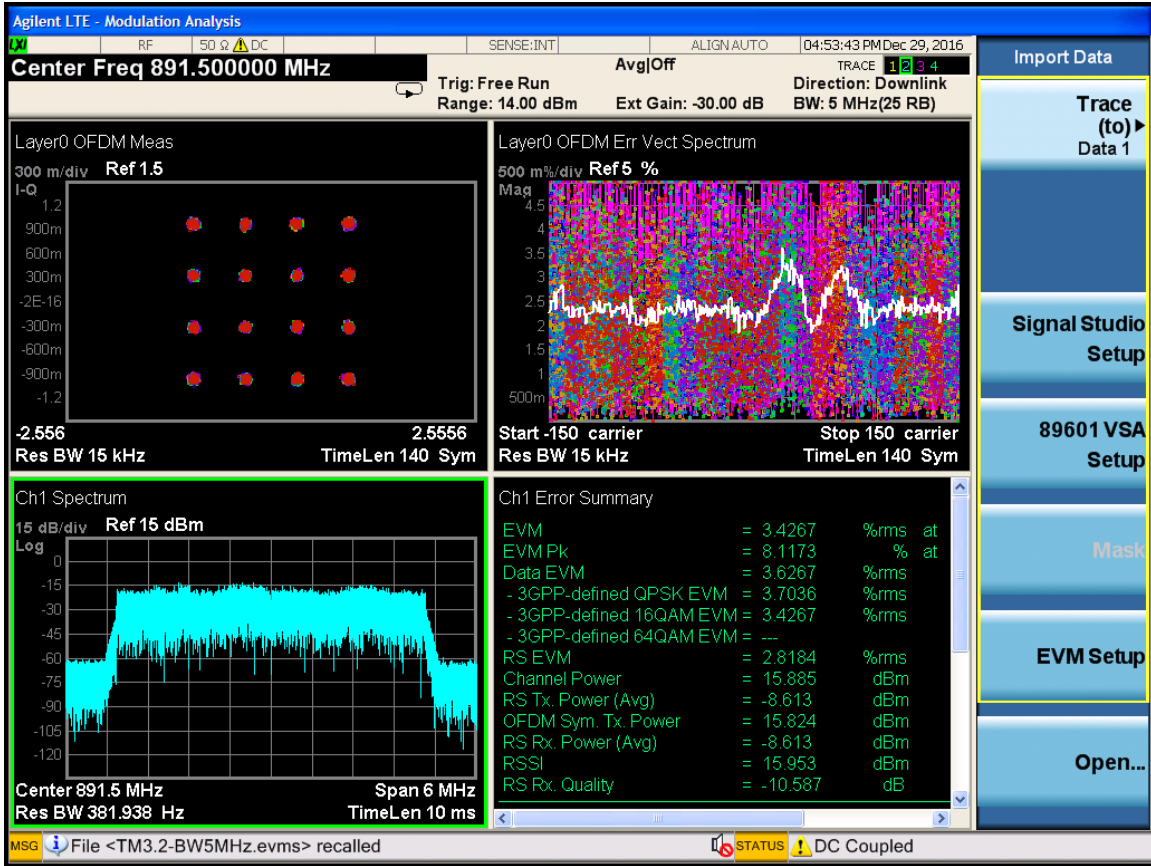

LTE5M-Port0-881.5MHz-E-TM2.0

LTE5M-Port0-881.5MHz-E-TM3.1

Frequency	
Center Freq	881.500000 MHz
Start Freq	878.500000 MHz
Stop Freq	884.500000 MHz
CF Step	1.200000 MHz
Auto	Man

LTE5M-Port0-881.5MHz-E-TM3.2

LTE5M-Port0-881.5MHz-E-TM3.3

Frequency	
Center Freq	881.500000 MHz
Start Freq	878.500000 MHz
Stop Freq	884.500000 MHz
CF Step	1.200000 MHz
Auto	Man

LTE5M-Port0-891.5MHz-E-TM2.0

LTE5M-Port0-891.5MHz-E-TM3.1

Frequency	
Center Freq	891.500000 MHz
Start Freq	888.500000 MHz
Stop Freq	894.500000 MHz
CF Step	1.200000 MHz
Auto	Man

LTE5M-Port0-891.5MHz-E-TM3.2

LTE5M-Port0-891.5MHz-E-TM3.3