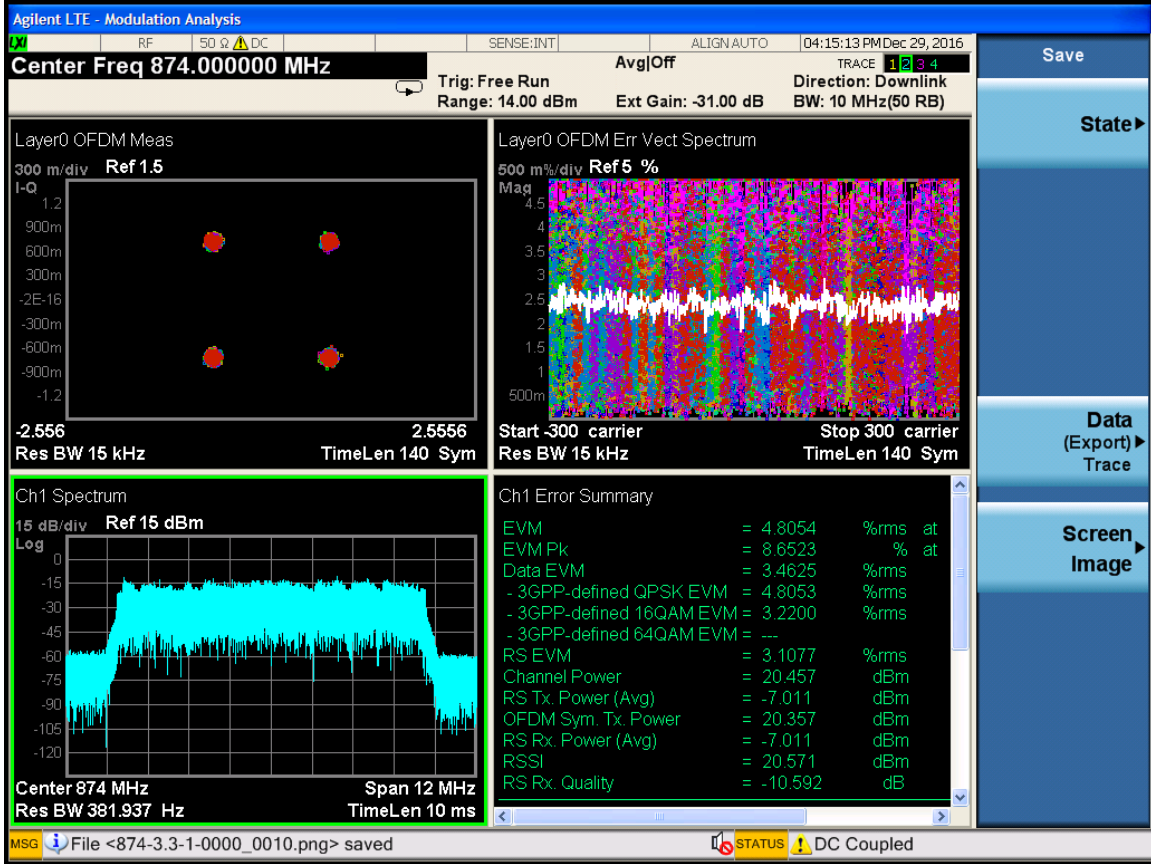

LTE10M-Port0-881.5MHz-E-TM3.3

Frequency	
Center Freq	881.500000 MHz
Start Freq	875.500000 MHz
Stop Freq	887.500000 MHz
CF Step	1.200000 MHz
Auto	Man

LTE10M-Port0-889MHz-E-TM2.0

LTE10M-Port0-889MHz-E-TM3.1

LTE10M-Port0-889MHz-E-TM3.2

LTE10M-Port0-889MHz-E-TM3.3

LTE 10M-Port 1-874MHz-E-TM2.0

LTE 10M-Port 1-874MHz-E-TM3.1

LTE 10M-Port 1-874MHz-E-TM3.2

LTE 10M-Port 1-874MHz-E-TM3.3

LTE10M-Port1-881.5MHz-E-TM2.0

Frequency	
Center Freq	881.500000 MHz
Start Freq	875.500000 MHz
Stop Freq	887.500000 MHz
CF Step	1.200000 MHz
Auto	Man

LTE10M-Port1-881.5MHz-E-TM3.1

Frequency	
Center Freq	881.500000 MHz
Start Freq	875.500000 MHz
Stop Freq	887.500000 MHz
CF Step	1.200000 MHz
Auto	Man

LTE10M-Port1-881.5MHz-E-TM3.2

Frequency	
Center Freq	881.500000 MHz
Start Freq	875.500000 MHz
Stop Freq	887.500000 MHz
CF Step	1.200000 MHz
Auto	Man

LTE10M-Port1-881.5MHz-E-TM3.3

Frequency	
Center Freq	881.500000 MHz
Start Freq	875.500000 MHz
Stop Freq	887.500000 MHz
CF Step	1.200000 MHz
	Auto <u>Man</u>

LTE10M-Port1-889MHz-E-TM2.0

Frequency
<b>Center Freq</b> 889.000000 MHz
<b>Start Freq</b> 883.000000 MHz
<b>Stop Freq</b> 895.000000 MHz
<b>CF Step</b> 1.200000 MHz
Auto <u>Man</u>