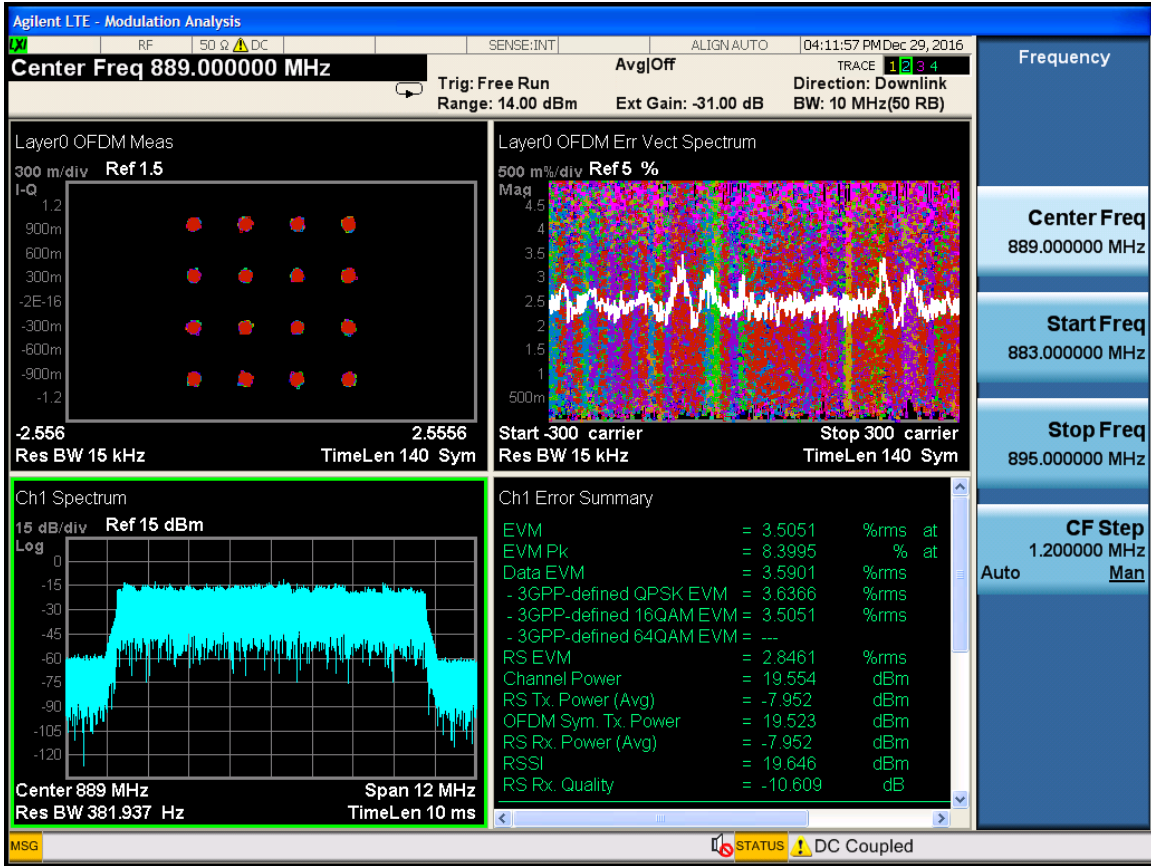

LTE10M-Port1-881.5MHz-E-TM3.1

Frequency	
Center Freq	881.500000 MHz
Start Freq	875.500000 MHz
Stop Freq	887.500000 MHz
CF Step	1.200000 MHz
Auto	Man

LTE10M-Port1-881.5MHz-E-TM3.2

Frequency	
Center Freq	881.500000 MHz
Start Freq	875.500000 MHz
Stop Freq	887.500000 MHz
CF Step	1.200000 MHz
Auto	Man

LTE10M-Port1-881.5MHz-E-TM3.3

Frequency	
Center Freq	881.500000 MHz
Start Freq	875.500000 MHz
Stop Freq	887.500000 MHz
CF Step	1.200000 MHz
	Auto <u>Man</u>

LTE10M-Port1-889MHz-E-TM2.0

Frequency
<b>Center Freq</b> 889.000000 MHz
<b>Start Freq</b> 883.000000 MHz
<b>Stop Freq</b> 895.000000 MHz
<b>CF Step</b> 1.200000 MHz
Auto <u>Man</u>

LTE10M-Port1-889MHz-E-TM3.1

LTE10M-Port1-889MHz-E-TM3.2

Frequency	
Center Freq	889.000000 MHz
Start Freq	883.000000 MHz
Stop Freq	895.000000 MHz
CF Step	1.200000 MHz
	Auto <u>Man</u>

LTE10M-Port1-889MHz-E-TM3.3