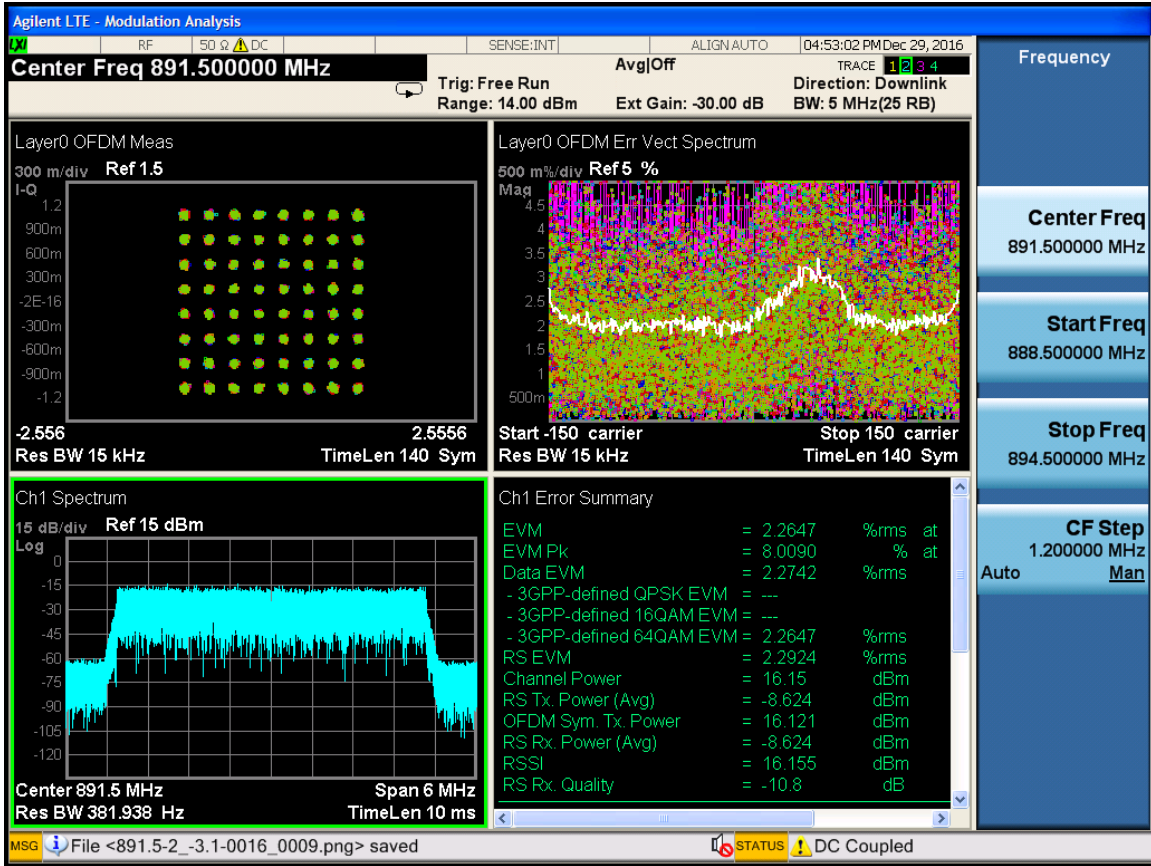

LTE5M-Port0-881.5MHz-E-TM2.0

LTE5M-Port0-881.5MHz-E-TM3.1

Frequency	
Center Freq	881.500000 MHz
Start Freq	878.500000 MHz
Stop Freq	884.500000 MHz
CF Step	1.200000 MHz
Auto	Man

LTE5M-Port0-881.5MHz-E-TM3.2

LTE5M-Port0-881.5MHz-E-TM3.3

Frequency	
Center Freq	881.500000 MHz
Start Freq	878.500000 MHz
Stop Freq	884.500000 MHz
CF Step	1.200000 MHz
Auto	Man

LTE5M-Port0-891.5MHz-E-TM2.0

LTE5M-Port0-891.5MHz-E-TM3.1

Frequency	
Center Freq	891.500000 MHz
Start Freq	888.500000 MHz
Stop Freq	894.500000 MHz
CF Step	1.200000 MHz
Auto	Man

LTE5M-Port0-891.5MHz-E-TM3.2

LTE5M-Port0-891.5MHz-E-TM3.3