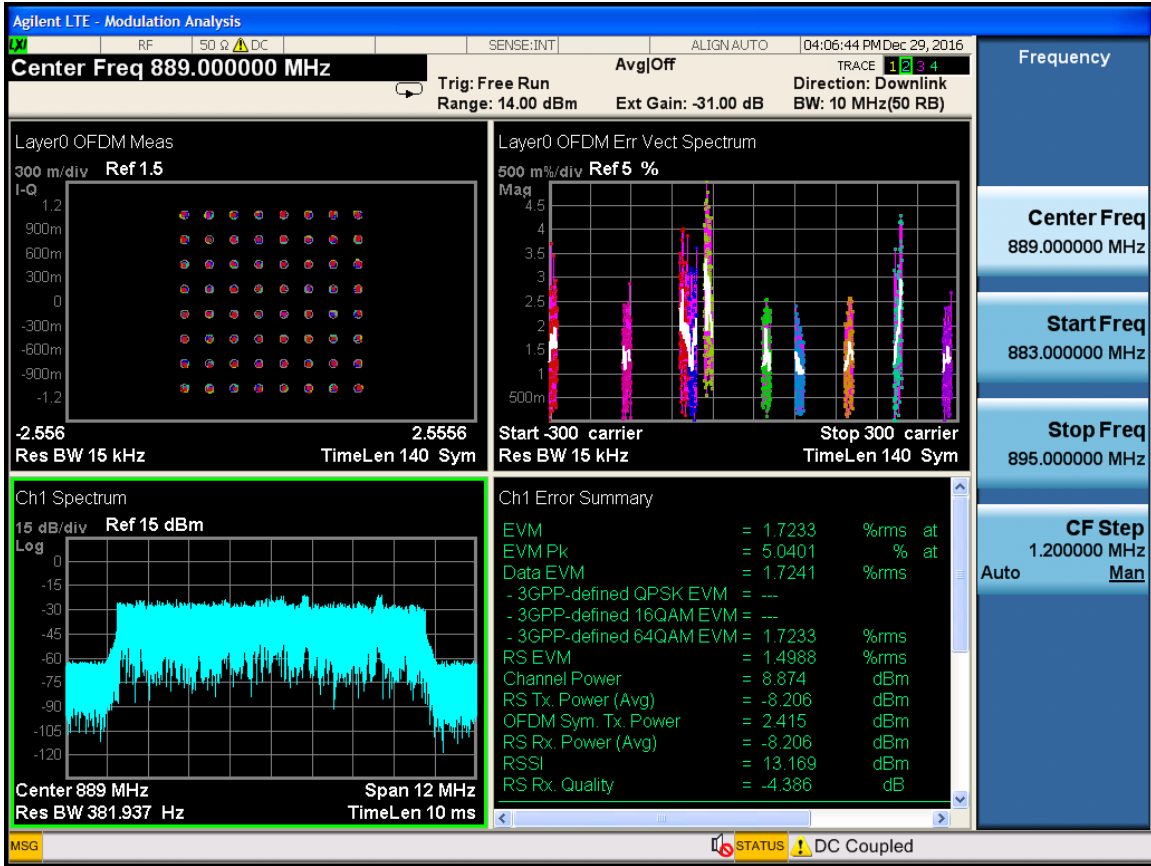

LTE10M-Port0-889MHz-E-TM3.2

LTE10M-Port0-889MHz-E-TM3.3

LTE 10M-Port 1-874MHz-E-TM2.0

LTE 10M-Port 1-874MHz-E-TM3.1

LTE 10M-Port 1-874MHz-E-TM3.2

LTE 10M-Port 1-874MHz-E-TM3.3

LTE10M-Port1-881.5MHz-E-TM2.0

Frequency	
Center Freq	881.500000 MHz
Start Freq	875.500000 MHz
Stop Freq	887.500000 MHz
CF Step	1.200000 MHz
Auto	Man

LTE10M-Port1-881.5MHz-E-TM3.1

Frequency	
Center Freq	881.500000 MHz
Start Freq	875.500000 MHz
Stop Freq	887.500000 MHz
CF Step	1.200000 MHz
Auto	Man

LTE10M-Port1-881.5MHz-E-TM3.2

Frequency	
Center Freq	881.500000 MHz
Start Freq	875.500000 MHz
Stop Freq	887.500000 MHz
CF Step	1.200000 MHz
Auto	Man

LTE10M-Port1-881.5MHz-E-TM3.3

Frequency	
Center Freq	881.500000 MHz
Start Freq	875.500000 MHz
Stop Freq	887.500000 MHz
CF Step	1.200000 MHz
	Auto <u>Man</u>

LTE10M-Port1-889MHz-E-TM2.0

Frequency
<b>Center Freq</b> 889.000000 MHz
<b>Start Freq</b> 883.000000 MHz
<b>Stop Freq</b> 895.000000 MHz
<b>CF Step</b> 1.200000 MHz
Auto <u>Man</u>

LTE10M-Port1-889MHz-E-TM3.1

LTE10M-Port1-889MHz-E-TM3.2

Frequency	
Center Freq	889.000000 MHz
Start Freq	883.000000 MHz
Stop Freq	895.000000 MHz
CF Step	1.200000 MHz
	Auto <u>Man</u>

LTE10M-Port1-889MHz-E-TM3.3