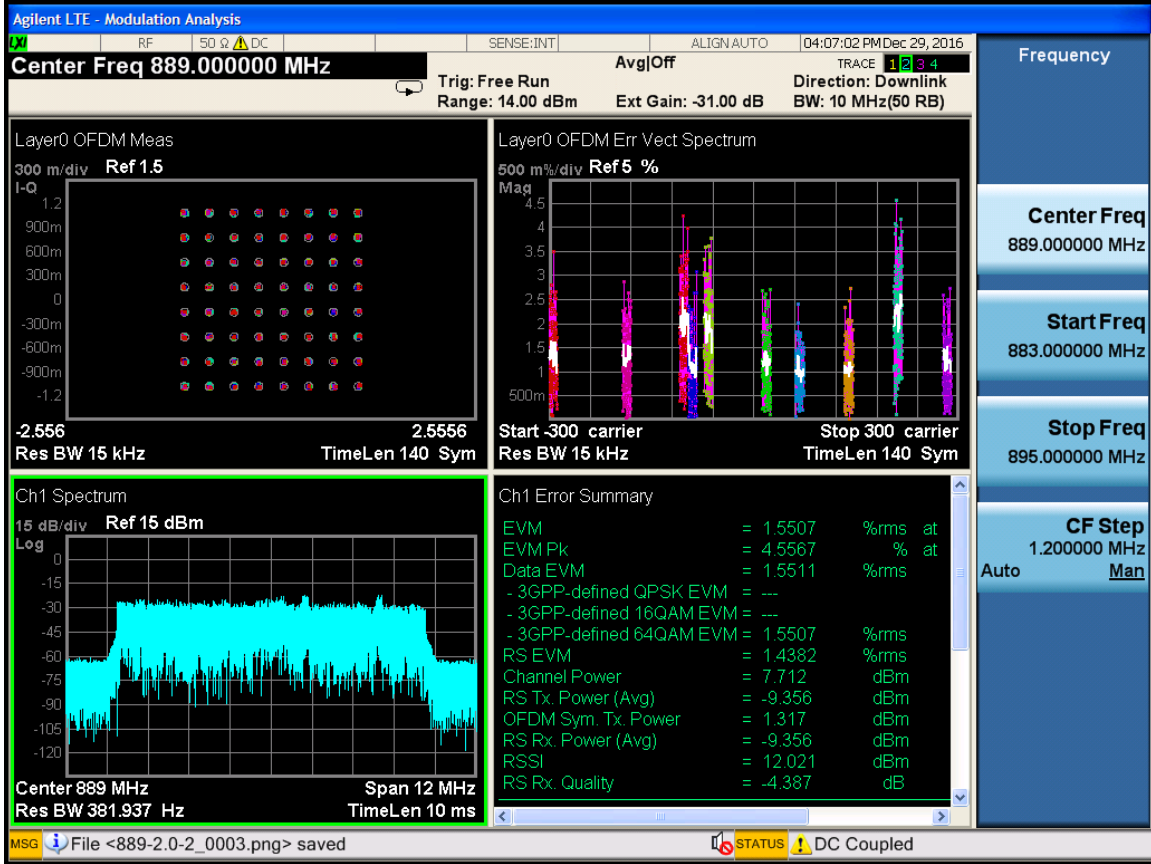

LTE10M-Port0-874MHz-E-TM3.3

Frequency	
Center Freq	874.000000 MHz
Start Freq	868.000000 MHz
Stop Freq	880.000000 MHz
CF Step	1.200000 MHz
	Auto <u>Man</u>

LTE10M-Port0-881.5MHz-E-TM2.0

<b>Frequency</b>
<b>Center Freq</b> 881.500000 MHz
<b>Start Freq</b> 875.500000 MHz
<b>Stop Freq</b> 887.500000 MHz
<b>CF Step</b> 1.200000 MHz
Auto <u>Man</u>

LTE10M-Port0-881.5MHz-E-TM3.1

Frequency	
Center Freq	881.500000 MHz
Start Freq	875.500000 MHz
Stop Freq	887.500000 MHz
CF Step	1.200000 MHz
Auto	Man

LTE10M-Port0-881.5MHz-E-TM3.2

Frequency	
Center Freq	881.500000 MHz
Start Freq	875.500000 MHz
Stop Freq	887.500000 MHz
CF Step	1.200000 MHz
Auto	Man

LTE10M-Port0-881.5MHz-E-TM3.3

Frequency	
Center Freq	881.500000 MHz
Start Freq	875.500000 MHz
Stop Freq	887.500000 MHz
CF Step	1.200000 MHz
Auto	Man

LTE10M-Port0-889MHz-E-TM2.0

LTE10M-Port0-889MHz-E-TM3.1