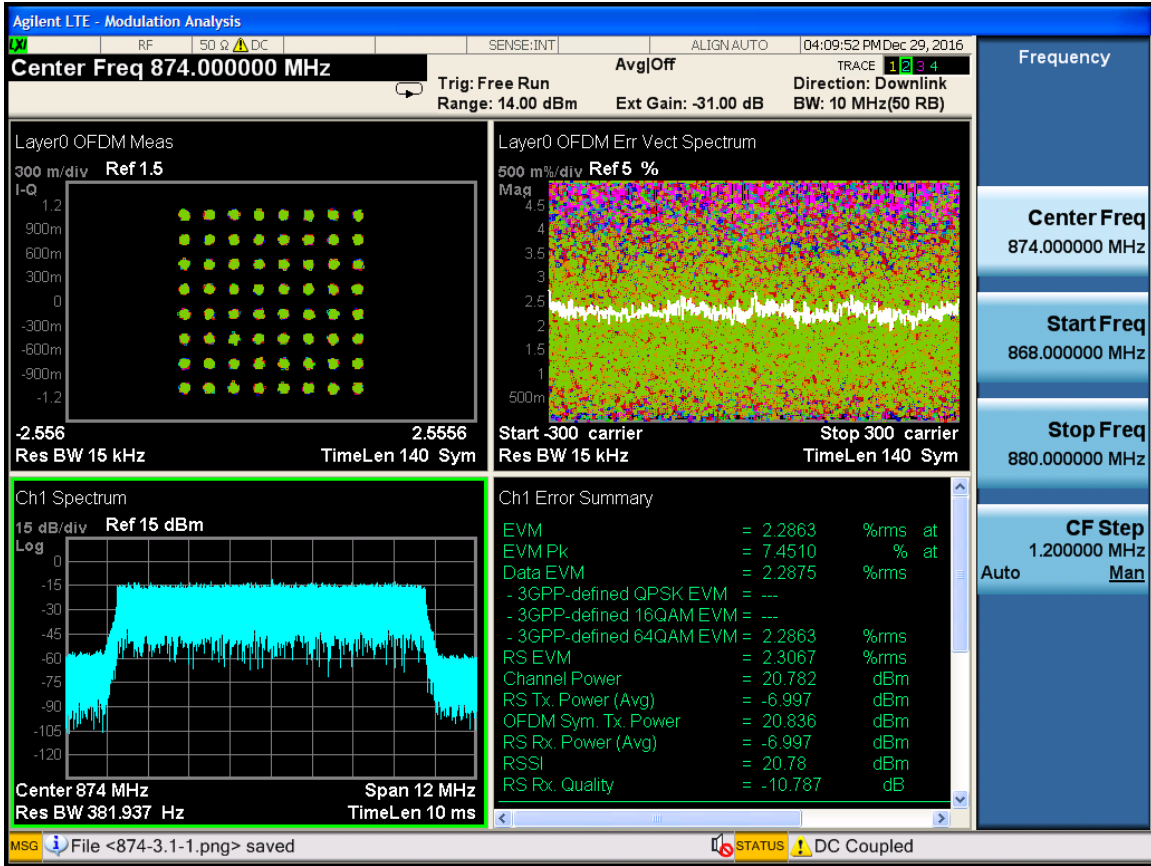

LTE10M-Port0-881.5MHz-E-TM3.3

Frequency	
Center Freq	881.500000 MHz
Start Freq	875.500000 MHz
Stop Freq	887.500000 MHz
CF Step	1.200000 MHz
Auto	Man

LTE10M-Port0-889MHz-E-TM2.0

LTE10M-Port0-889MHz-E-TM3.1

LTE10M-Port0-889MHz-E-TM3.2

LTE10M-Port0-889MHz-E-TM3.3

LTE 10M-Port 1-874MHz-E-TM2.0

LTE 10M-Port 1-874MHz-E-TM3.1

LTE 10M-Port 1-874MHz-E-TM3.2

LTE 10M-Port 1-874MHz-E-TM3.3

LTE10M-Port1-881.5MHz-E-TM2.0

Frequency	
Center Freq	881.500000 MHz
Start Freq	875.500000 MHz
Stop Freq	887.500000 MHz
CF Step	1.200000 MHz
Auto	Man

LTE10M-Port1-881.5MHz-E-TM3.1

Frequency	
Center Freq	881.500000 MHz
Start Freq	875.500000 MHz
Stop Freq	887.500000 MHz
CF Step	1.200000 MHz
Auto	Man

LTE10M-Port1-881.5MHz-E-TM3.2

Frequency	
Center Freq	881.500000 MHz
Start Freq	875.500000 MHz
Stop Freq	887.500000 MHz
CF Step	1.200000 MHz
Auto	Man

LTE10M-Port1-881.5MHz-E-TM3.3

Frequency	
Center Freq	881.500000 MHz
Start Freq	875.500000 MHz
Stop Freq	887.500000 MHz
CF Step	1.200000 MHz
	Auto <u>Man</u>

LTE10M-Port1-889MHz-E-TM2.0

Frequency
<b>Center Freq</b> 889.000000 MHz
<b>Start Freq</b> 883.000000 MHz
<b>Stop Freq</b> 895.000000 MHz
<b>CF Step</b> 1.200000 MHz
Auto <u>Man</u>