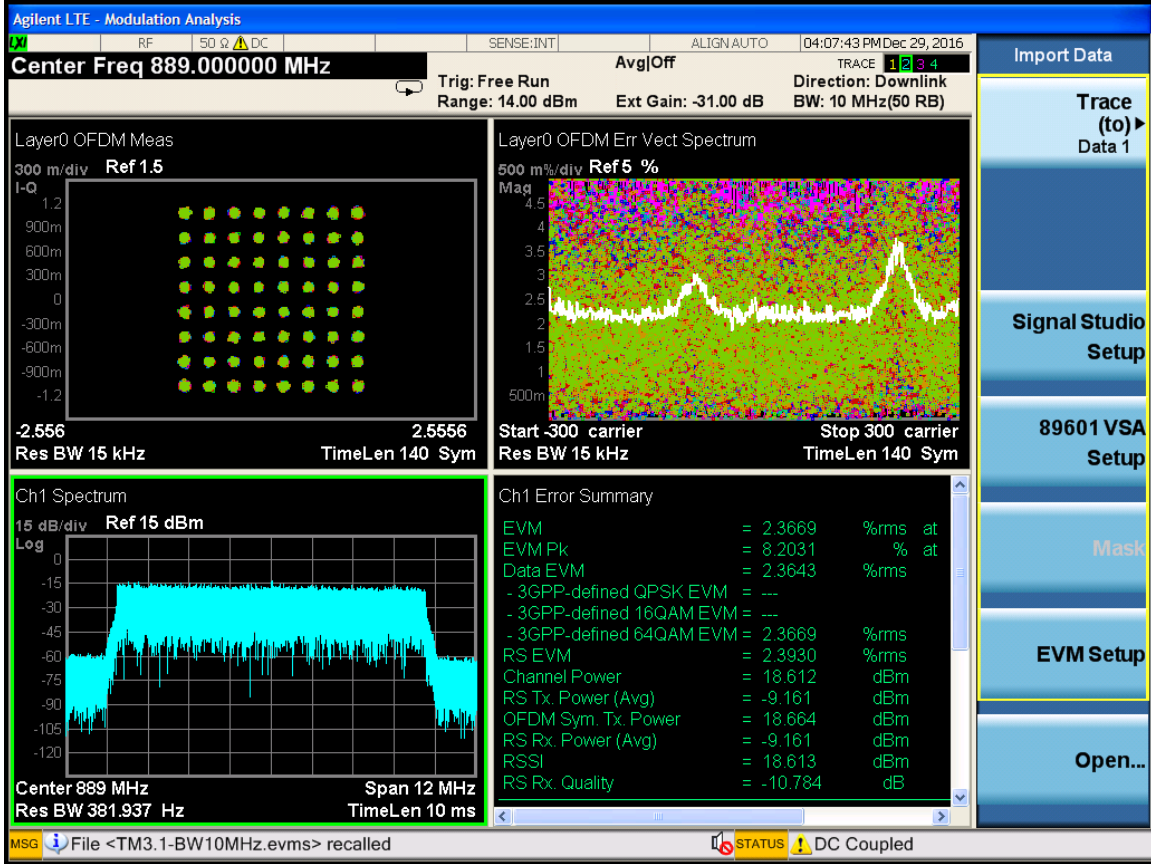

LTE10M-Port0-881.5MHz-E-TM3.1

Frequency	
Center Freq	881.500000 MHz
Start Freq	875.500000 MHz
Stop Freq	887.500000 MHz
CF Step	1.200000 MHz
Auto	Man

LTE10M-Port0-881.5MHz-E-TM3.2

Frequency	
Center Freq	881.500000 MHz
Start Freq	875.500000 MHz
Stop Freq	887.500000 MHz
CF Step	1.200000 MHz
Auto	Man

LTE10M-Port0-881.5MHz-E-TM3.3

Frequency	
Center Freq	881.500000 MHz
Start Freq	875.500000 MHz
Stop Freq	887.500000 MHz
CF Step	1.200000 MHz
Auto	Man

LTE10M-Port0-889MHz-E-TM2.0

LTE10M-Port0-889MHz-E-TM3.1

LTE10M-Port0-889MHz-E-TM3.2

LTE10M-Port0-889MHz-E-TM3.3

LTE 10M-Port 1-874MHz-E-TM2.0

LTE 10M-Port 1-874MHz-E-TM3.1

LTE 10M-Port 1-874MHz-E-TM3.2

LTE 10M-Port 1-874MHz-E-TM3.3

LTE10M-Port1-881.5MHz-E-TM2.0

Frequency	
Center Freq	881.500000 MHz
Start Freq	875.500000 MHz
Stop Freq	887.500000 MHz
CF Step	1.200000 MHz
Auto	Man