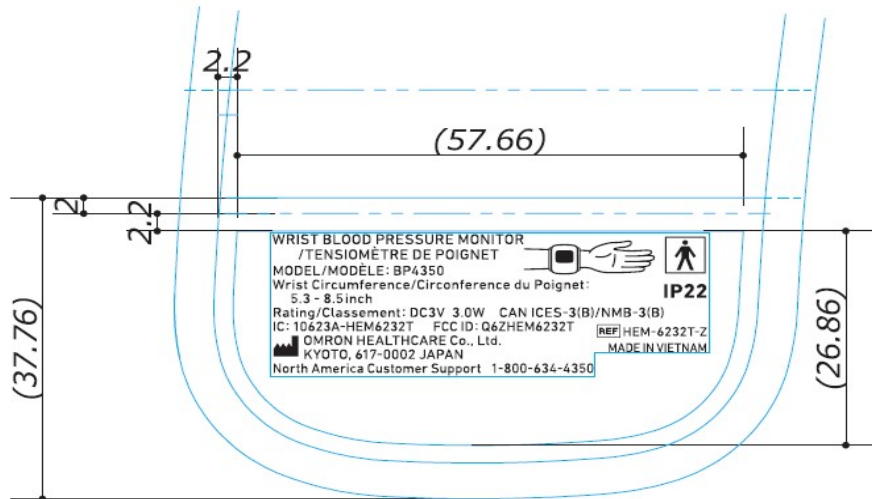

Label Design and Location

单位: mm