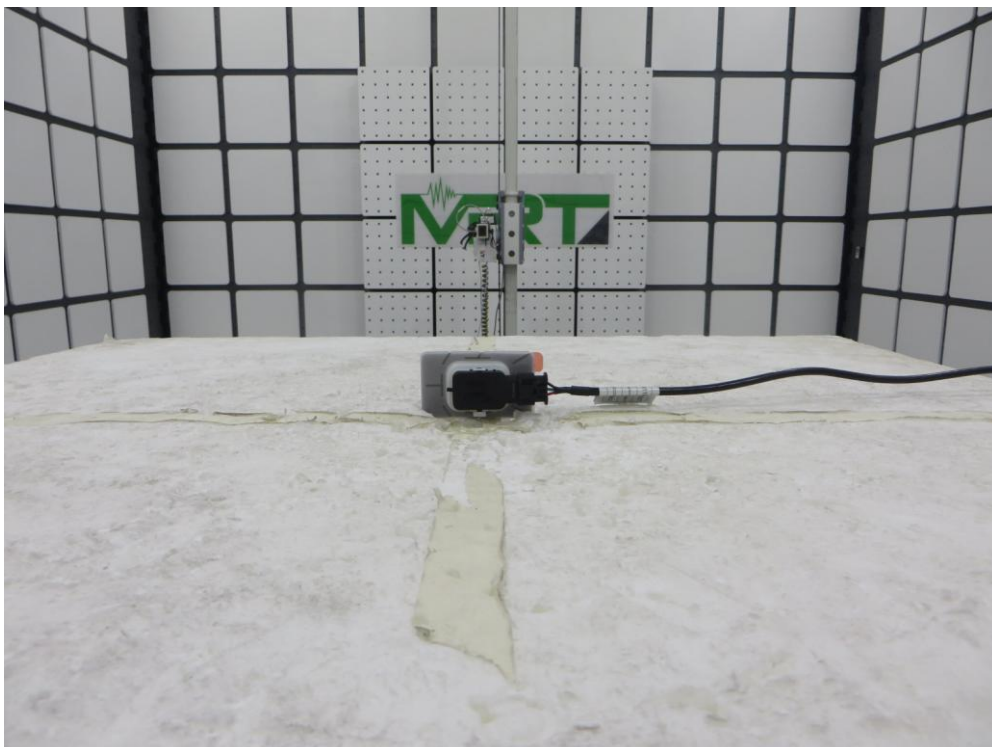

Test Setup Photograph

Description: Radiated Emission Test Setup for 9kHz ~ 30MHz

Description: Radiated Emission Test Setup for 30MHz ~ 1GHz

Description: Radiated Emission Test Setup for 1G ~ 18GHz

Description: Radiated Emission Test Setup for 18G ~ 40GHz

Description: Radiated Emission Test Setup for 40GHz ~ 75GHz

Description: Radiated Emission Test Setup for 75GHz ~ 110GHz

Description: Radiated Emission Test Setup for 110GHz ~ 140GHz

Description: Radiated Emission Test Setup for 140GHz ~ 220GHz

Description: Radiated Emission Test Setup for 220GHz ~ 231GHz