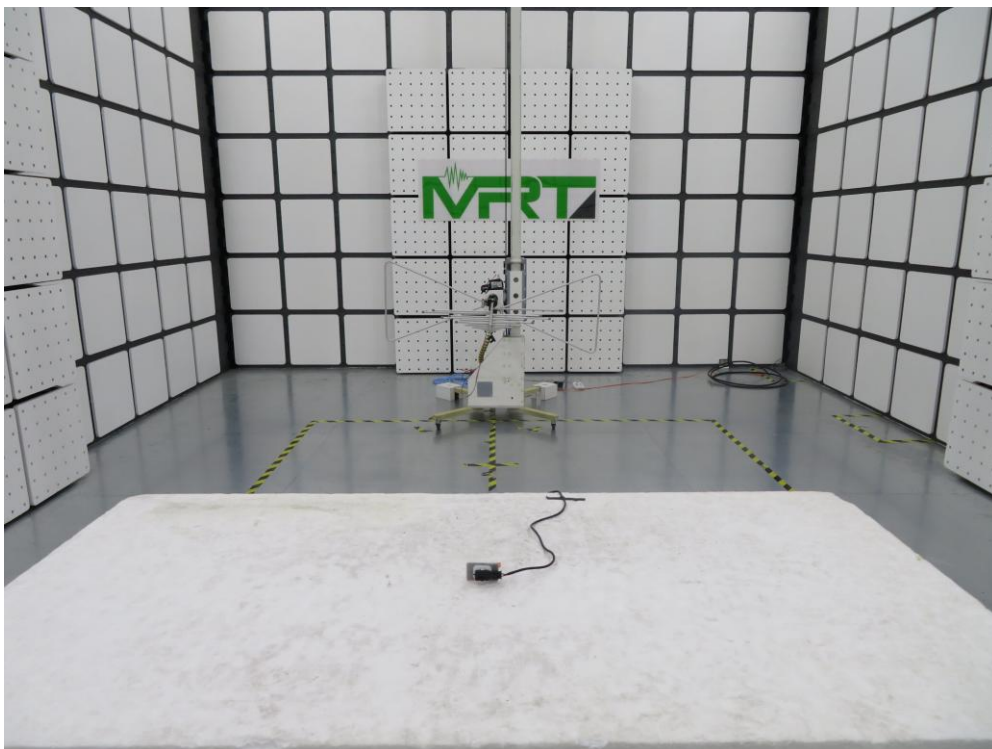

Test Setup Photograph

Description: Radiated Emission Test Setup for 9kHz ~ 30MHz

Description: Radiated Emission Test Setup for 30MHz ~ 1GHz

Description: Radiated Emission Test Setup for 1G ~ 18GHz

Description: Radiated Emission Test Setup for 18G ~ 40GHz

Description: Radiated Emission Test Setup for 40GHz ~ 75GHz

Description: Radiated Emission Test Setup for 75GHz ~ 110GHz

Description: Radiated Emission Test Setup for 110GHz ~ 140GHz

Description: Radiated Emission Test Setup for 140GHz ~ 220GHz

Description: Radiated Emission Test Setup for 220GHz ~ 231GHz