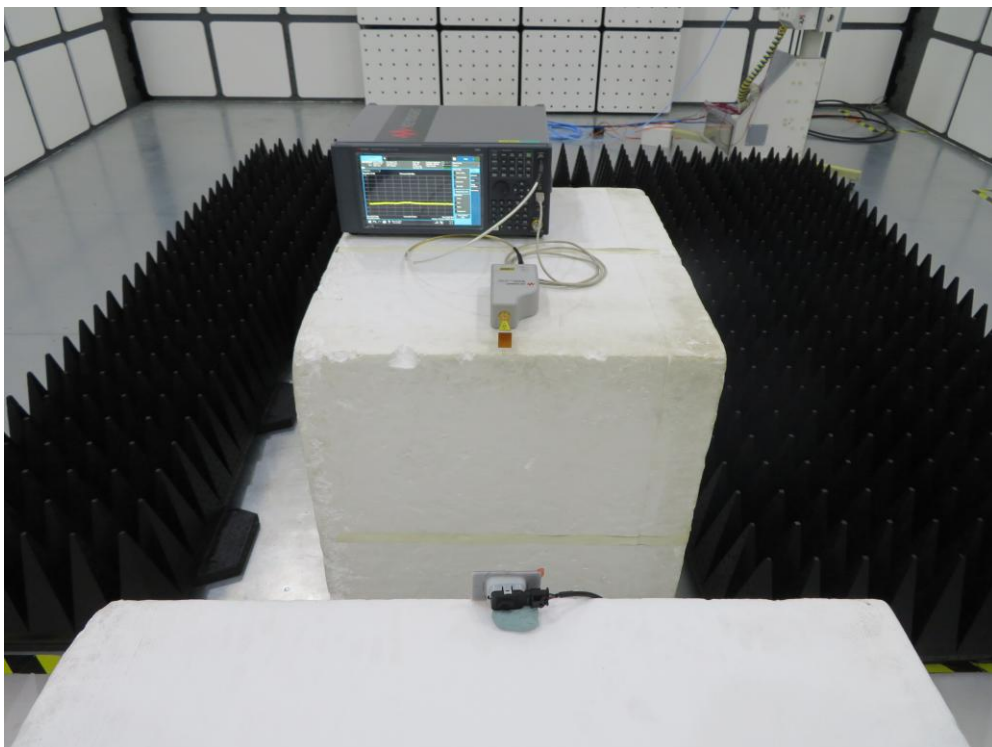

Test Setup Photograph

Description: Radiated Emission Test Setup for 9kHz ~ 30MHz

Description: Radiated Emission Test Setup for 30MHz ~ 1GHz

Description: Radiated Emission Test Setup for 1G ~ 18GHz

Description: Radiated Emission Test Setup for 18G ~ 40GHz

Description: Radiated Emission Test Setup for 40GHz ~ 75GHz

Description: Radiated Emission Test Setup for 75GHz ~ 110GHz

Description: Radiated Emission Test Setup for 110GHz ~ 140GHz

Description: Radiated Emission Test Setup for 140GHz ~ 220GHz

Description: Radiated Emission Test Setup for 220GHz ~ 231GHz