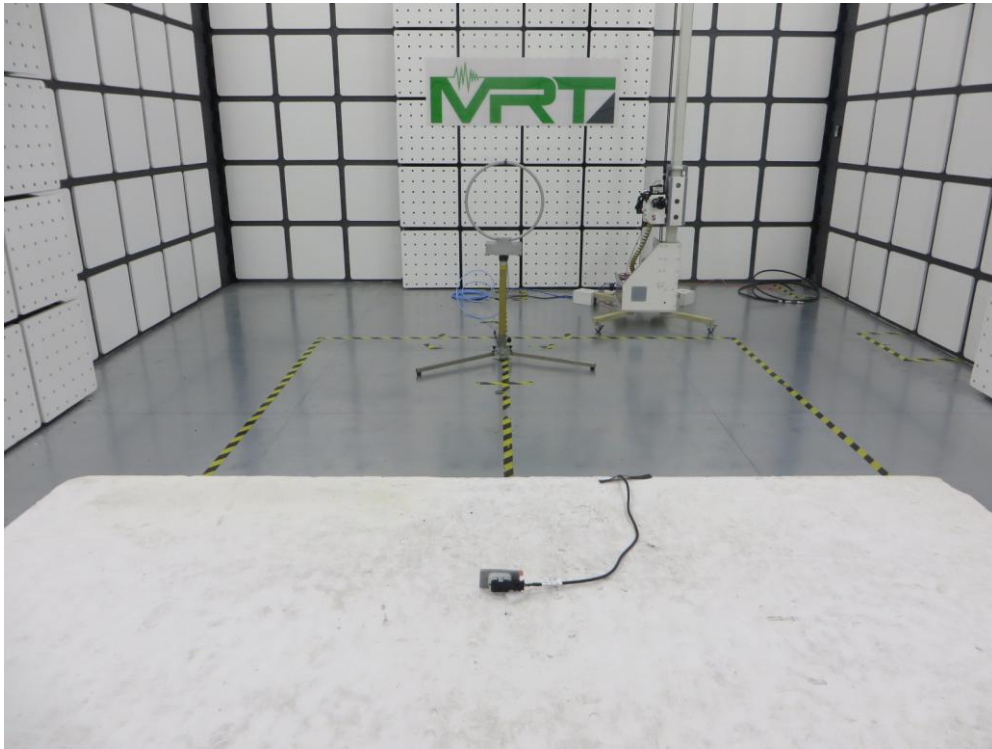

Test Setup Photograph

Description: Radiated Emission Test Setup for 9kHz ~ 30MHz

Description: Radiated Emission Test Setup for 30MHz ~ 1GHz

Description: Radiated Emission Test Setup for 1G ~ 18GHz

Description: Radiated Emission Test Setup for 18G ~ 40GHz

Description: Radiated Emission Test Setup for 40GHz ~ 75GHz

Description: Radiated Emission Test Setup for 75GHz ~ 110GHz

Description: Radiated Emission Test Setup for 110GHz ~ 140GHz

Description: Radiated Emission Test Setup for 140GHz ~ 220GHz

Description: Radiated Emission Test Setup for 220GHz ~ 231GHz