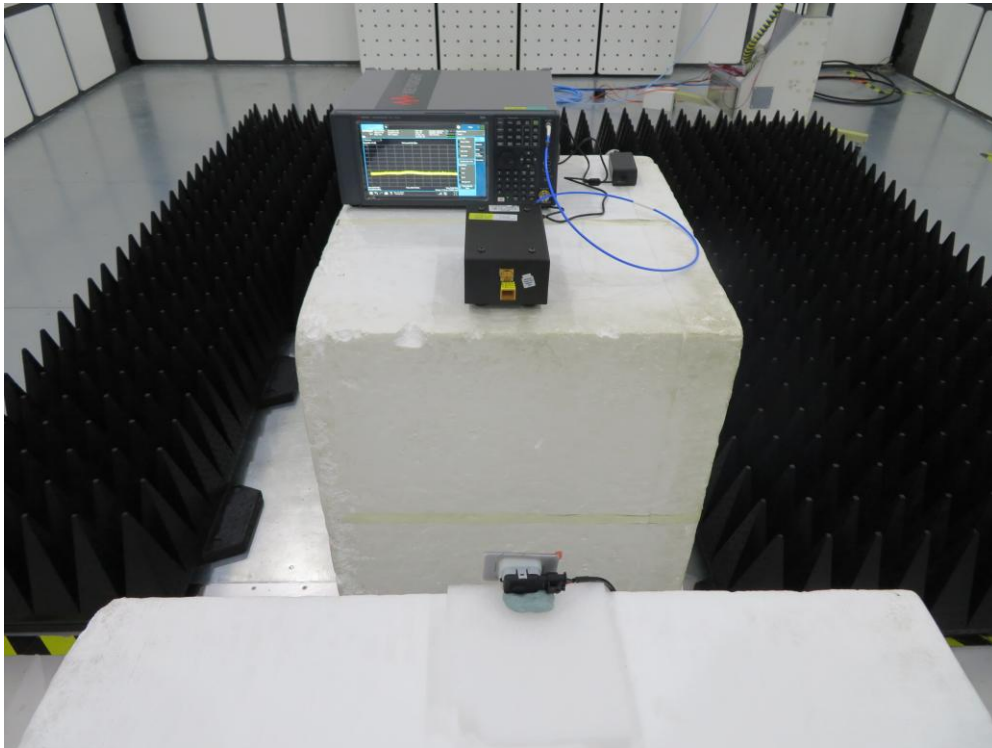

Test Setup Photograph

Description: Radiated Emission Test Setup for 9kHz ~ 30MHz

Description: Radiated Emission Test Setup for 30MHz ~ 1GHz

Description: Radiated Emission Test Setup for 1G ~ 18GHz

Description: Radiated Emission Test Setup for 18G ~ 40GHz

Description: Radiated Emission Test Setup for 40GHz ~ 75GHz

Description: Radiated Emission Test Setup for 75GHz ~ 110GHz

Description: Radiated Emission Test Setup for 110GHz ~ 140GHz

Description: Radiated Emission Test Setup for 140GHz ~ 220GHz

Description: Radiated Emission Test Setup for 220GHz ~ 231GHz