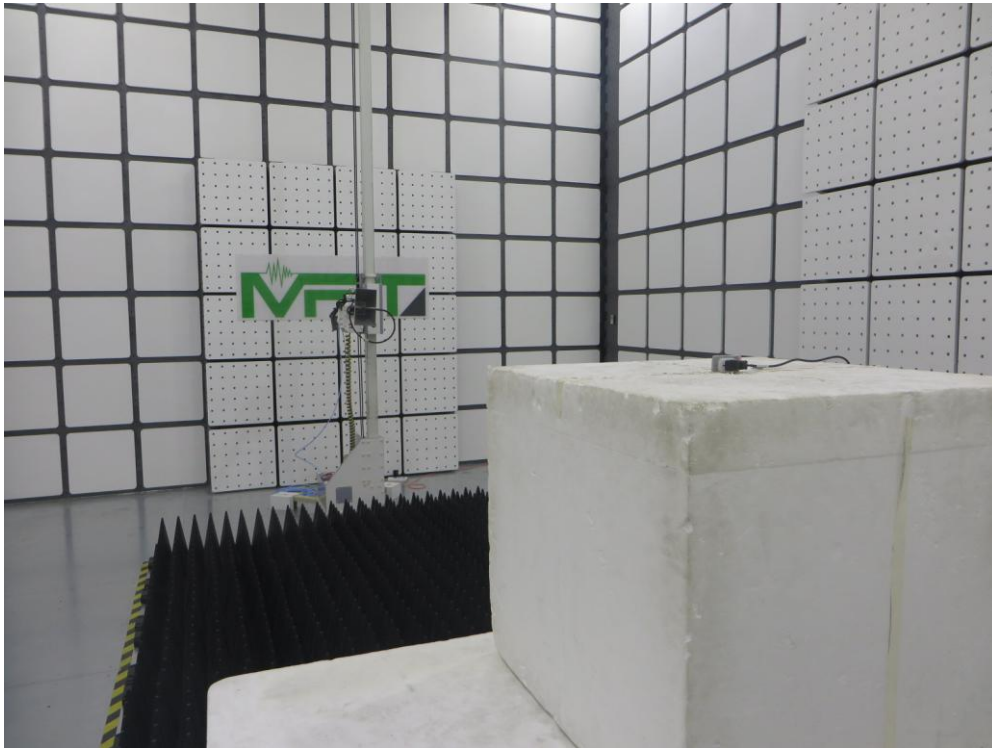

Test Setup Photograph

Description: Radiated Emission Test Setup for 9kHz ~ 30MHz

Description: Radiated Emission Test Setup for 30MHz ~ 1GHz

Description: Radiated Emission Test Setup for 1G ~ 18GHz

Description: Radiated Emission Test Setup for 18G ~ 40GHz