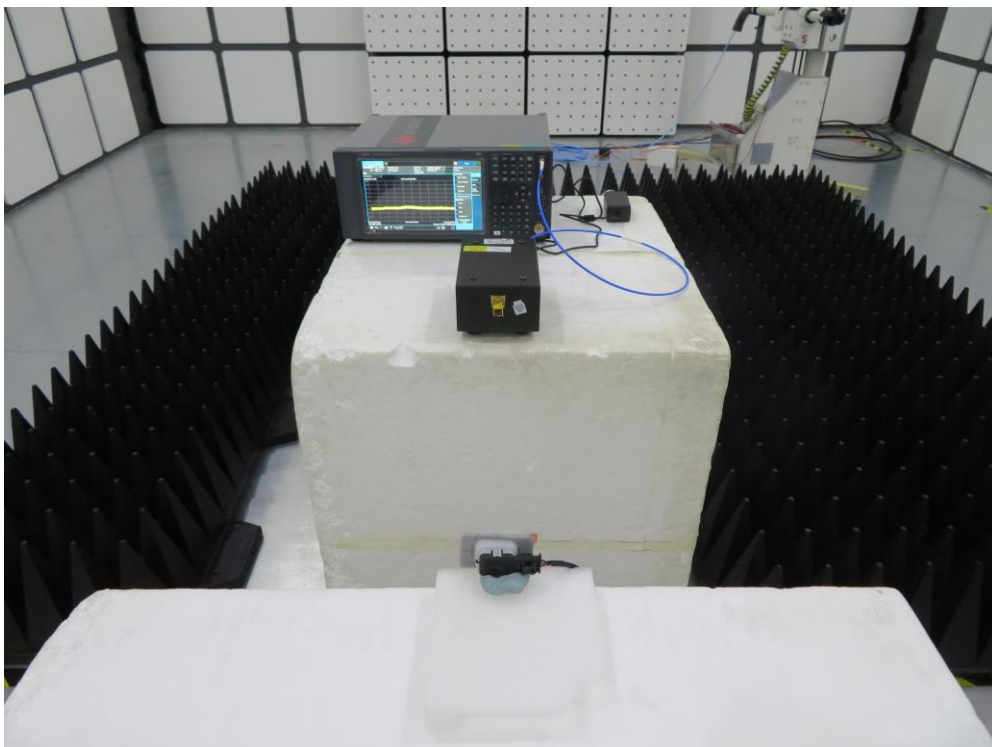

Test Setup Photograph

Description: Radiated Emission Test Setup for 9kHz ~ 30MHz

Description: Radiated Emission Test Setup for 30MHz ~ 1GHz

Description: Radiated Emission Test Setup for 1G ~ 18GHz

Description: Radiated Emission Test Setup for 18G ~ 40GHz

Description: Radiated Emission Test Setup for 40GHz ~ 75GHz

Description: Radiated Emission Test Setup for 75GHz ~ 110GHz

Description: Radiated Emission Test Setup for 110GHz ~ 140GHz

Description: Radiated Emission Test Setup for 140GHz ~ 220GHz

Description: Radiated Emission Test Setup for 220GHz ~ 231GHz