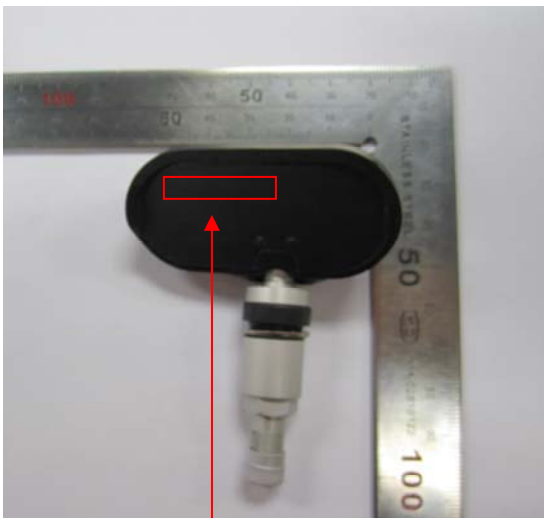

Label :

FCC ID:Q6WBSE070

Specifications: Text is White in color and justified. Labels are printed in indelible ink on permanent adhesive silk-screened onto the EUT or shall be laser-printed at a conspicuous location on the EUT.

Label Location on EUT:

Label Location