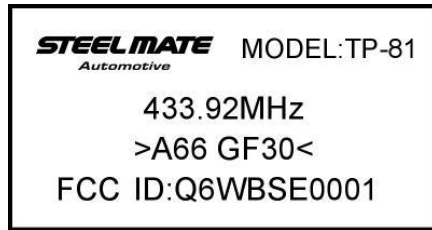

FCC ID: Q6WBSE0001

Label

Label Location