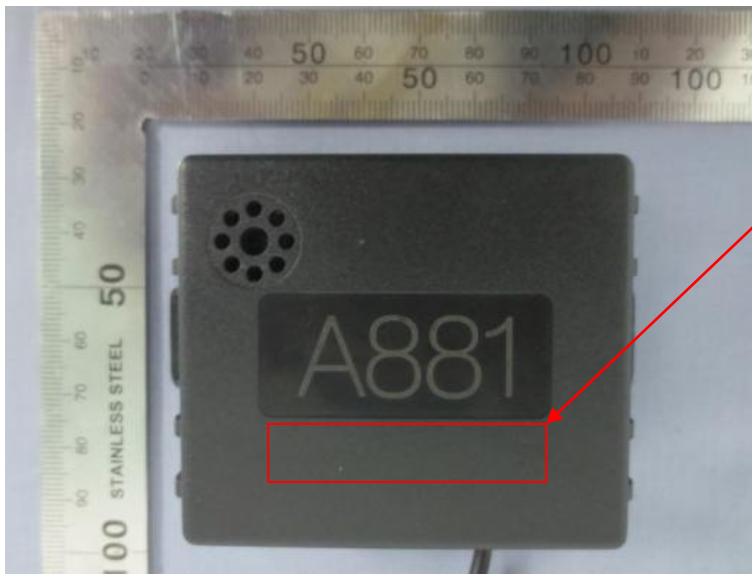

Label :

FCC ID: Q6W-A881

Specifications: Text is White in color and justified. Labels are printed in indelible ink on permanent adhesive silk-screened onto the EUT or shall be affixed at a conspicuous location on the EUT.

Label Location on EUT:

Label Location