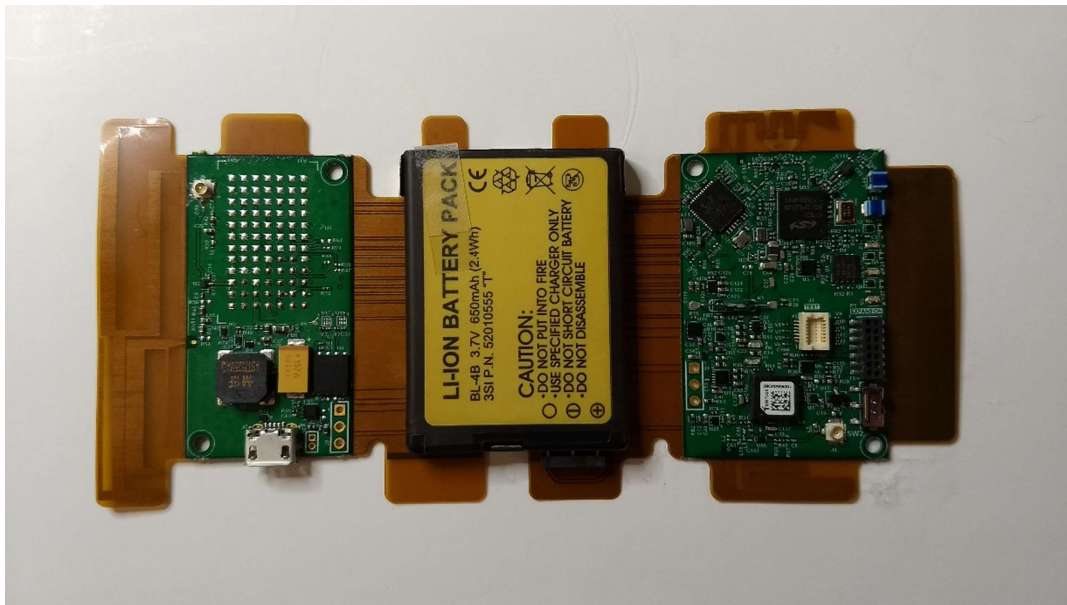

FCC ID: Q6KAT170503A  
IC ID: 5043A-AT170503A

## INTERNAL PHOTOGRAPHS

This radio product was designed to be used in a variety of vessels, defined by the users. For this reason this product is represented by internal photographs only.

### 1. Top side view

FCC ID: Q6KAT170503A  
IC ID: 5043A-AT170503A

2. Bottom side view.