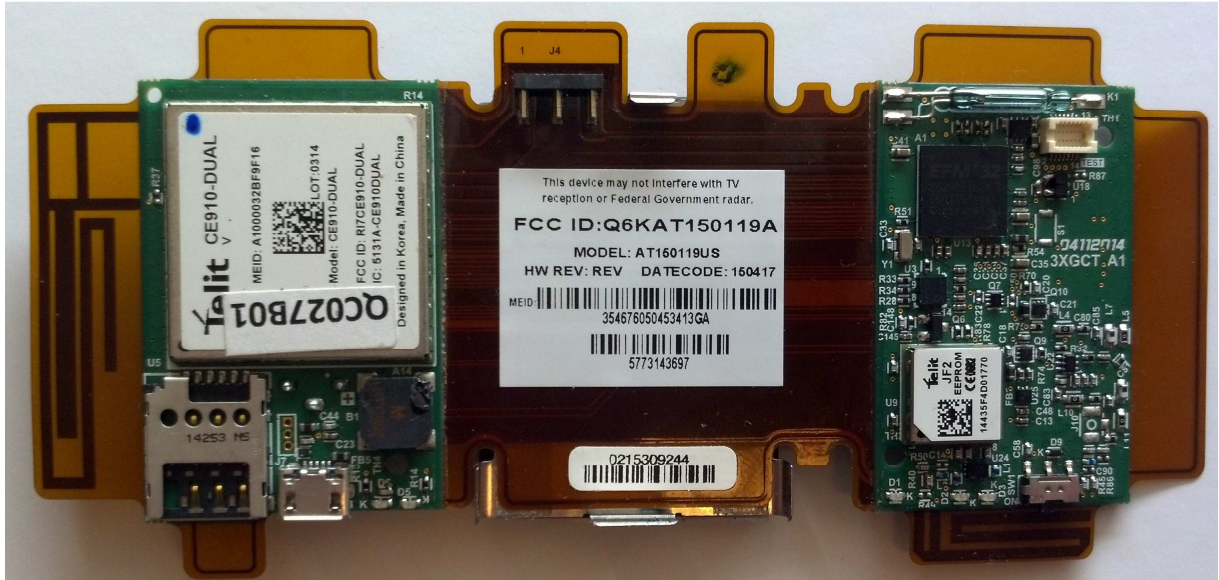

FCC ID: Q6KAT150119A

## PRODUCT LABEL LOCATION

Product label is located under the battery. The expanded view of the label is shown below: