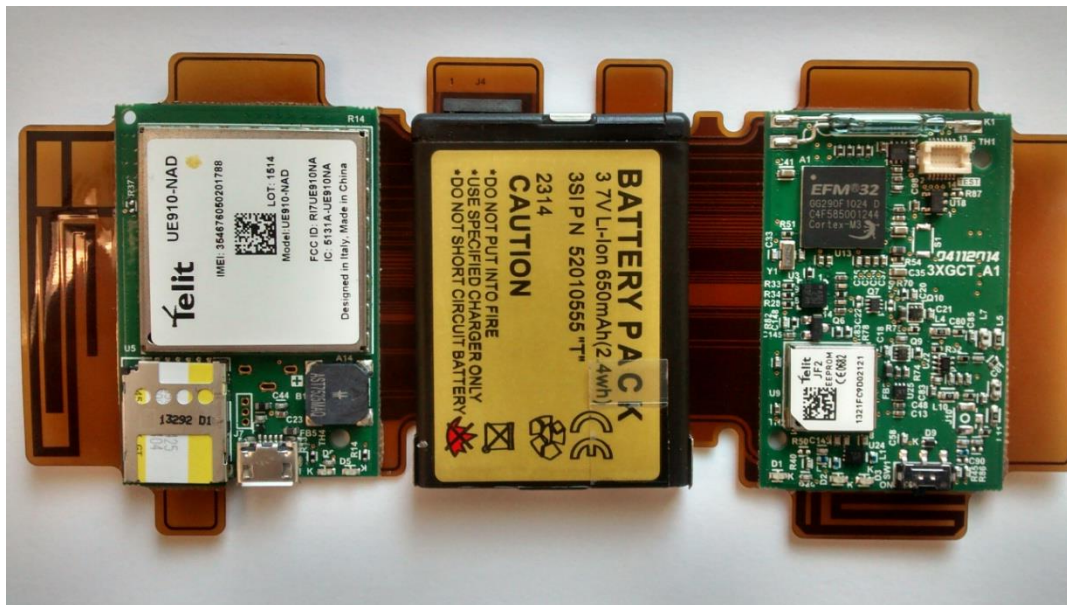

FCC ID: Q6KAT140901A
IC ID: 5043A-AT140901A

EXTERNAL PHOTOGRAPHS

1. Top side view of the radio product.

FCC ID: Q6KAT140901A
IC ID: 5043A-AT140901A

2. Bottom side view of the radio product.