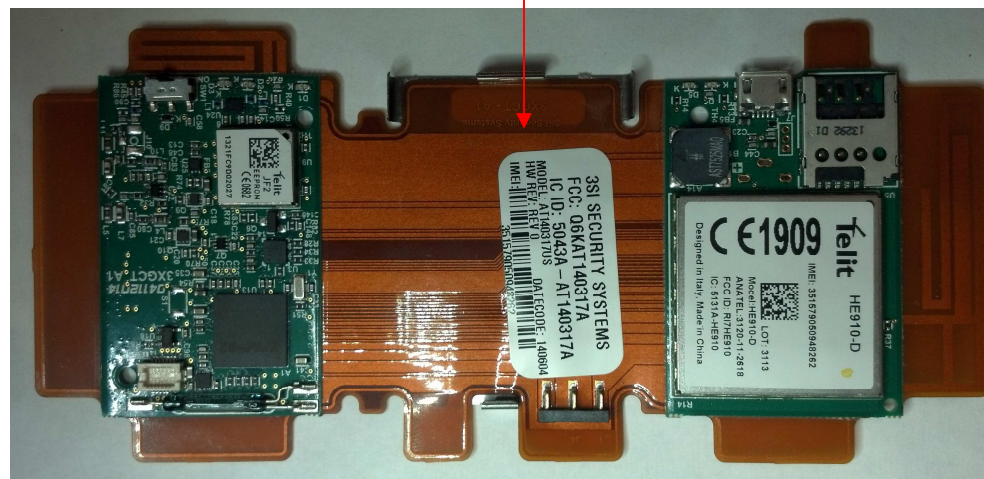

FCC ID: Q6KAT140317A  
IC ID: 5043A-AT140317A

## LABEL INFORMATION

The product label is located underneath the removable battery.

This radio product is intended to be used in a controlled environment, i.e. by trained commercial customers only. It is not offered to the general public.

Product compliance can be easily verified by removing the battery from the holder, as shown above.

FCC ID: Q6KAT140317A  
IC ID: 5043A-AT140317A

Magnified view of the FCC / IC compliance label.