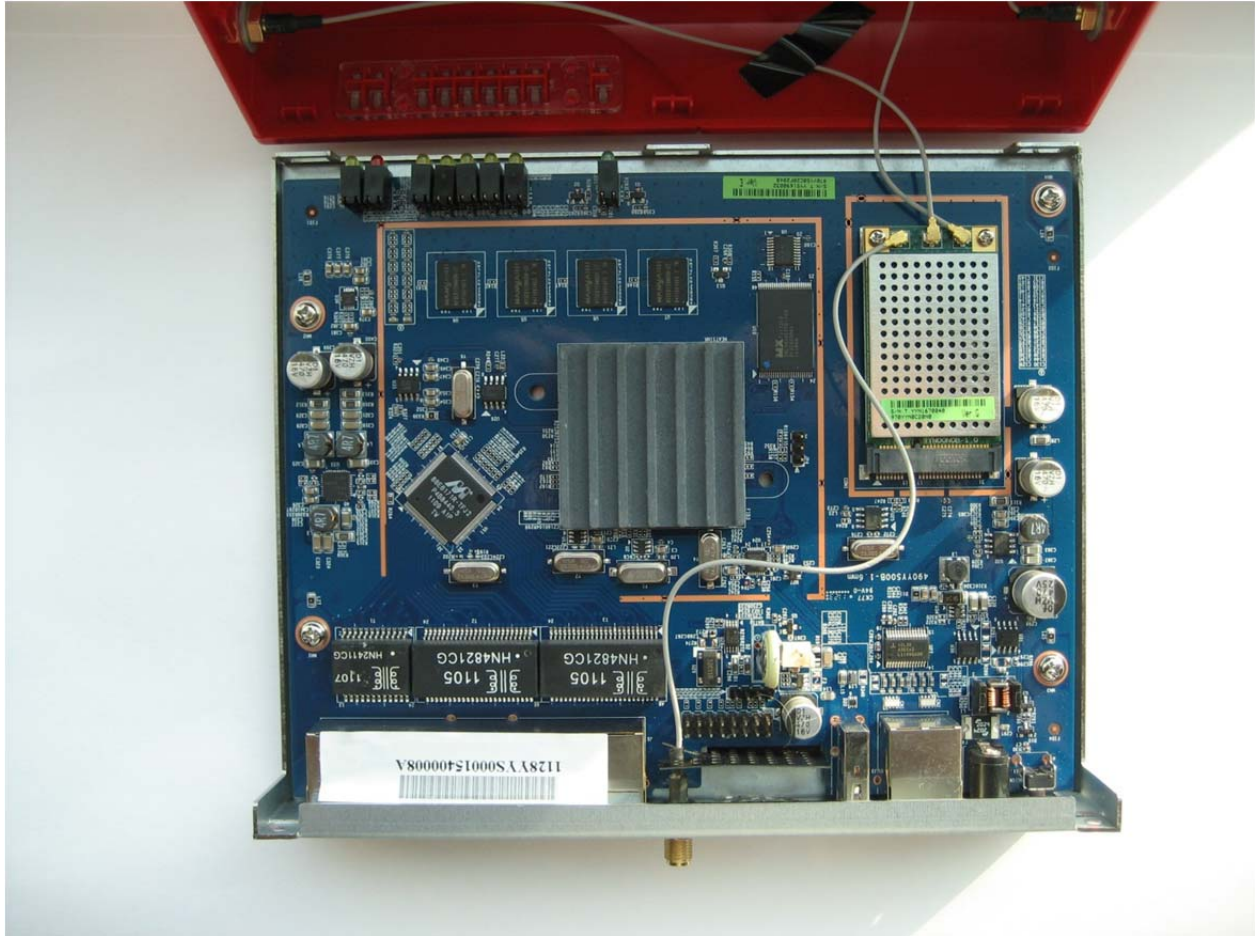

INTERNAL PHOTOs EXHIBIT

FCC ID:FS2E5W IC:4657A-FS2E5W

Radio module