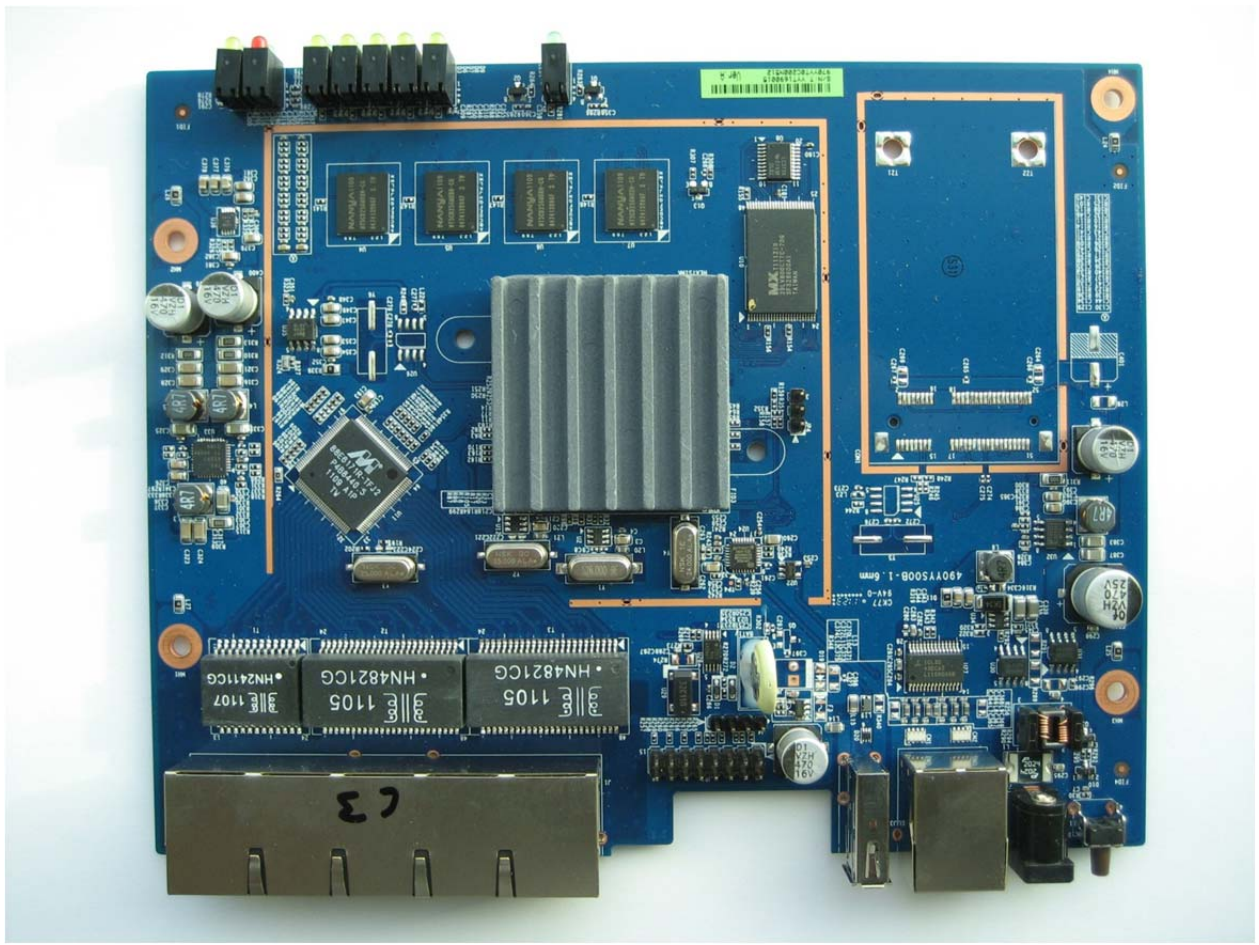

INTERNAL PHOTOs EXHIBIT

FCC ID:FS2E5W IC:4657A-FS2E5W

Radio module