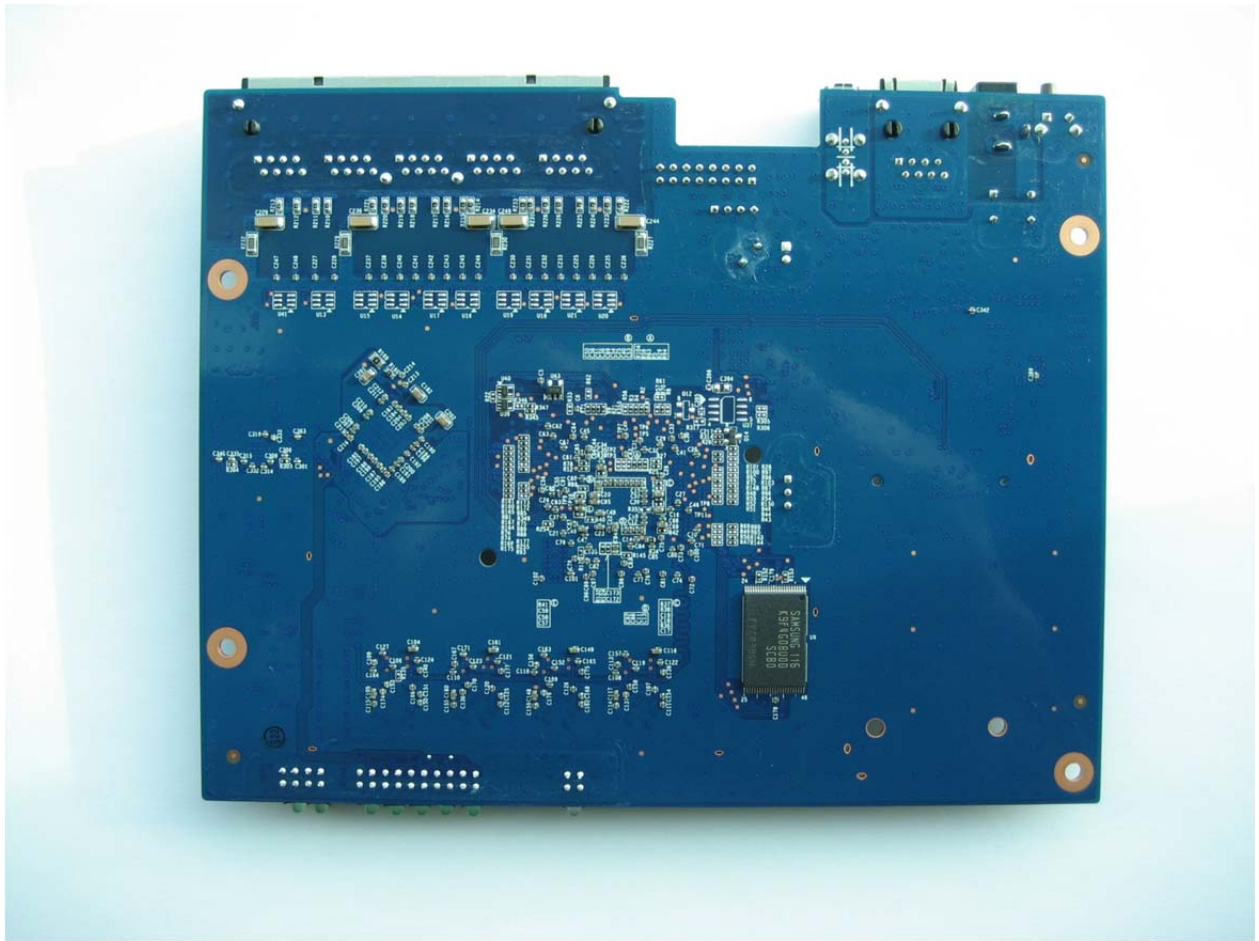

INTERNAL PHOTOs EXHIBIT

FCC ID:FS2E5W IC:4657A-FS2E5W

Radio module