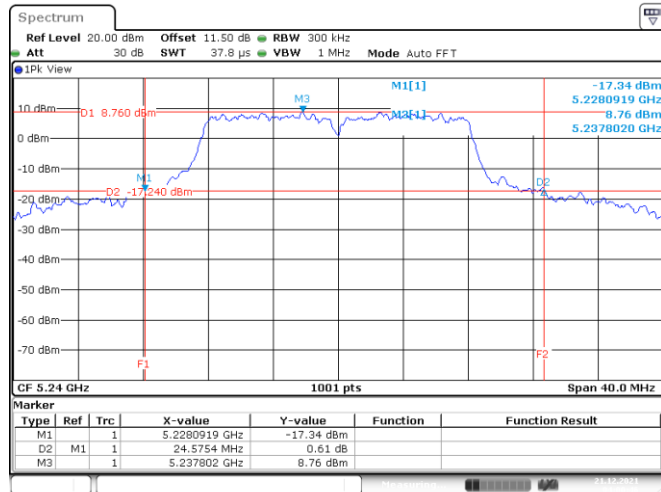

802.11a

Channel 48

Date: 21.DEC.2021 04:00:46