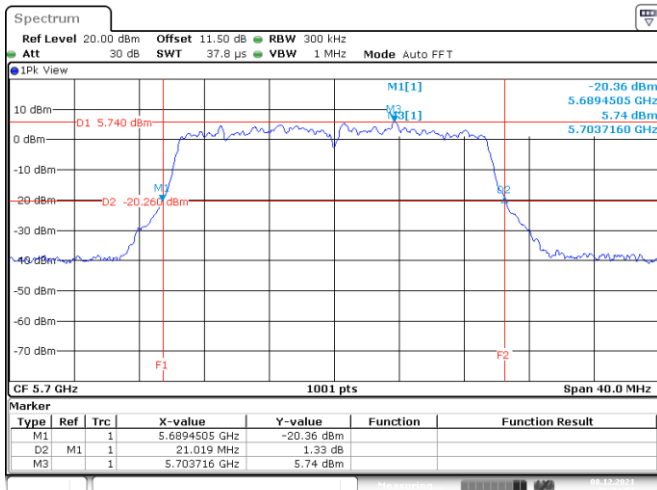

Date: 8.DEC.2021 06:18:10

Channel 140

Date: 8.DEC.2021 06:26:13

<Chain 3>

802.11ax HE20
Channel 48

Date: 8. DEC. 2021 05:47:47

Channel 52

Date: 21. DEC. 2021 00:55:20

Channel 60

Date: 8. DEC. 2021 06:03:02

Channel 64

Date: 8. DEC. 2021 06:04:58

802.11ax HE20
Channel 100
Channel 116

Date: 8.DEC.2021 06:14:24

Date: 8.DEC.2021 06:16:51

Channel 140