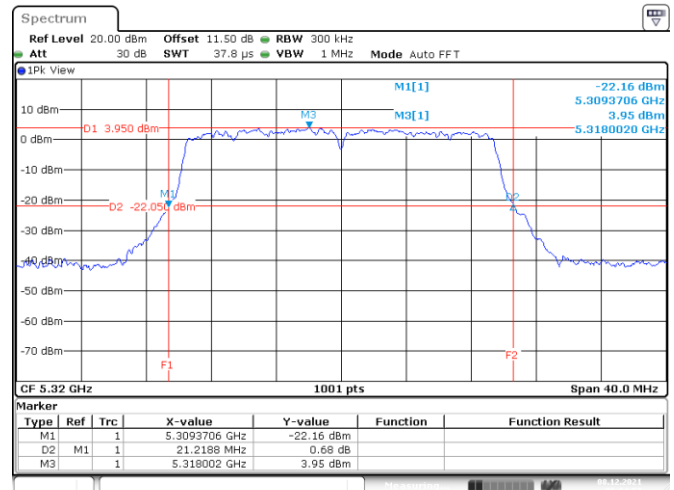

Channel 52

Date: 21.DEC.2021 00:54:26

Channel 60

Date: 8.DEC.2021 06:01:42

Channel 64

Date: 8.DEC.2021 06:06:18

802.11ax HE20
Channel 100
Channel 116

Date: 8.DEC.2021 06:12:59

Date: 8.DEC.2021 06:18:10

Channel 140

Date: 8.DEC.2021 06:26:13

<Chain 3>

802.11ax HE20
Channel 48

Date: 8. DEC. 2021 05:47:47

Channel 52

Date: 21. DEC. 2021 00:55:20

Channel 60

Date: 8. DEC. 2021 06:03:02

Channel 64

Date: 8. DEC. 2021 06:04:58

802.11ax HE20
Channel 100
Channel 116

Date: 8.DEC.2021 06:14:24

Date: 8.DEC.2021 06:16:51

Channel 140