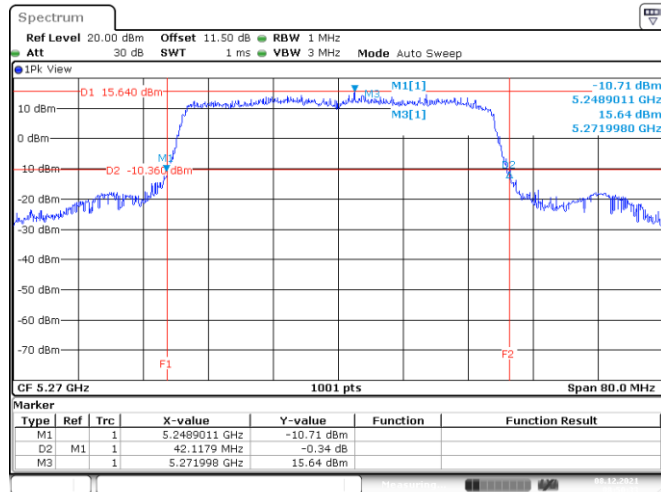

802.11ax HE40

Channel 54