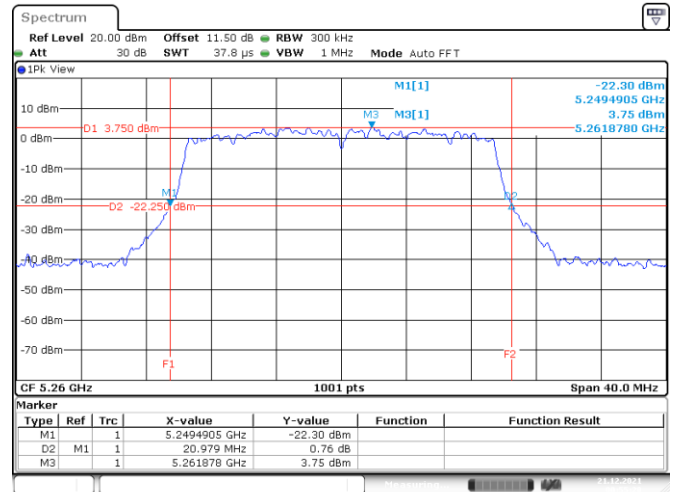

Channel 52

Date: 21.DEC.2021 00:54:26

Channel 60

Date: 8.DEC.2021 06:01:42

Channel 64

Date: 8.DEC.2021 06:06:18

802.11ax HE20
Channel 100
Channel 116

Date: 8.DEC.2021 06:12:59

Date: 8.DEC.2021 06:18:10

Channel 140

Date: 8.DEC.2021 06:26:13

<Chain 3>

802.11ax HE20
Channel 48

Date: 8. DEC. 2021 05:47:47

Channel 52

Date: 21. DEC. 2021 00:55:20

Channel 60

Date: 8. DEC. 2021 06:03:02

Channel 64

Date: 8. DEC. 2021 06:04:58

802.11ax HE20
Channel 100
Channel 116

Date: 8.DEC.2021 06:14:24

Date: 8.DEC.2021 06:16:51

Channel 140