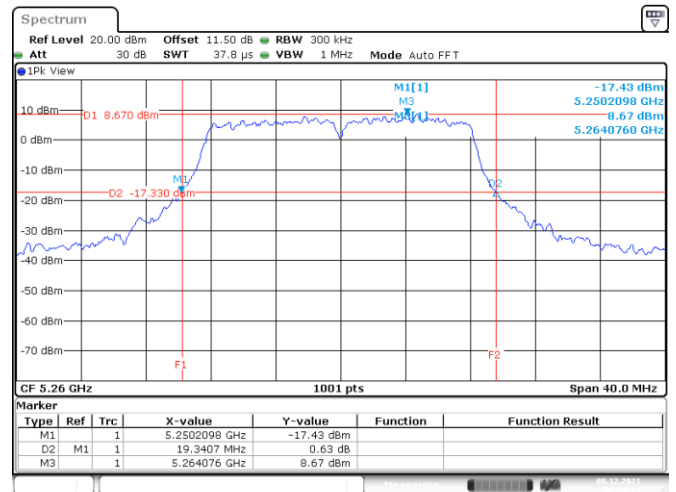

Appendix A: Test Results of Conducted Test

Test Result of 26 dB Bandwidth

802.11a

Band	Channel	Frequency (MHz)	26 dB Bandwidth (MHz)			
			Chain 0	Chain 1	Chain 2	Chain 3
U-NII-1	36	5180	19.34	19.90	19.54	19.18
	40	5200	19.34	19.26	19.86	19.26
	48	5240	22.34	24.58	34.17	26.81
U-NII-2A	52	5260	19.34	19.98	19.82	19.46
	60	5300	19.34	19.10	19.94	19.54
	64	5320	19.70	19.54	19.22	20.30
U-NII-2C	100	5500	19.46	19.58	19.66	19.58
	116	5580	19.22	19.58	19.54	19.30
	140	5700	19.46	19.30	19.58	19.34

<Chain 0>

802.11a
Channel 48

Channel 52

Channel 60

Channel 64

802.11a
Channel 100
Channel 116

Date: 8.DEC.2021 03:06:03

Date: 8.DEC.2021 03:07:30