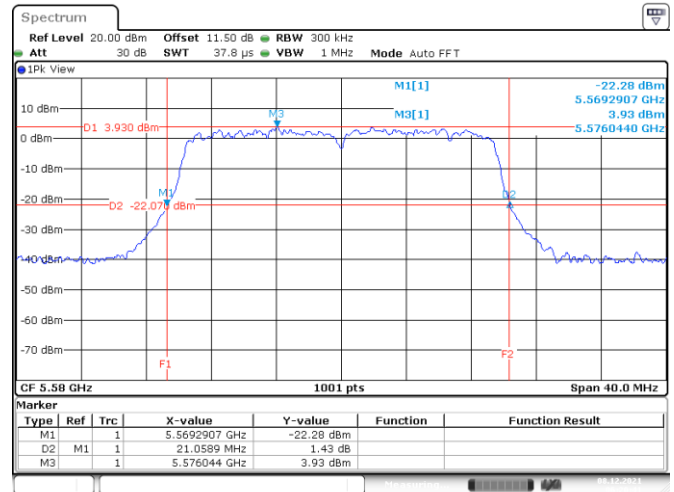

<Chain 0>

802.11ax HE20
Channel 48

Date: 8.DEC.2021 05:43:45

Channel 52

Date: 21.DEC.2021 00:51:40

Channel 60

Date: 8.DEC.2021 05:59:00

Channel 64

Date: 8.DEC.2021 06:08:53

802.11ax HE20
Channel 100

Date: 8. DEC. 2021 06:10:27

Channel 116

Date: 8. DEC. 2021 06:20:41

Channel 140

Date: 8. DEC. 2021 06:28:45

<Chain 1>