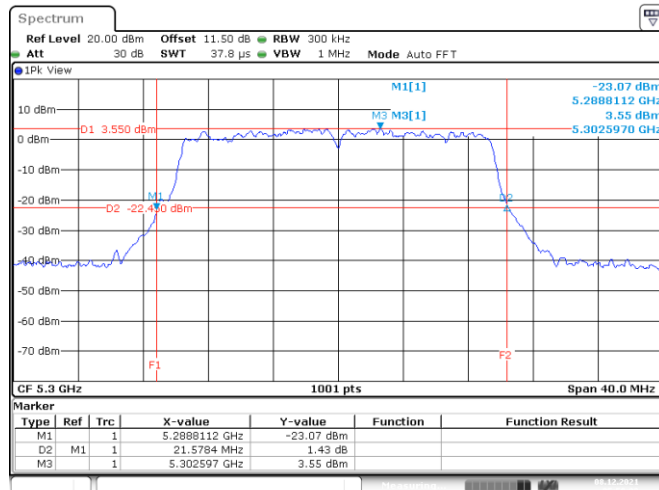

<Chain 0>

802.11ax HE20
Channel 48

Date: 8.DEC.2021 05:43:45

Channel 52

Date: 21.DEC.2021 00:51:40

Channel 60

Date: 8.DEC.2021 05:59:00

Channel 64

Date: 8.DEC.2021 06:08:53

802.11ax HE20
Channel 100

Date: 8. DEC. 2021 06:10:27

Channel 116

Date: 8. DEC. 2021 06:20:41

Channel 140

Date: 8. DEC. 2021 06:28:45

<Chain 1>