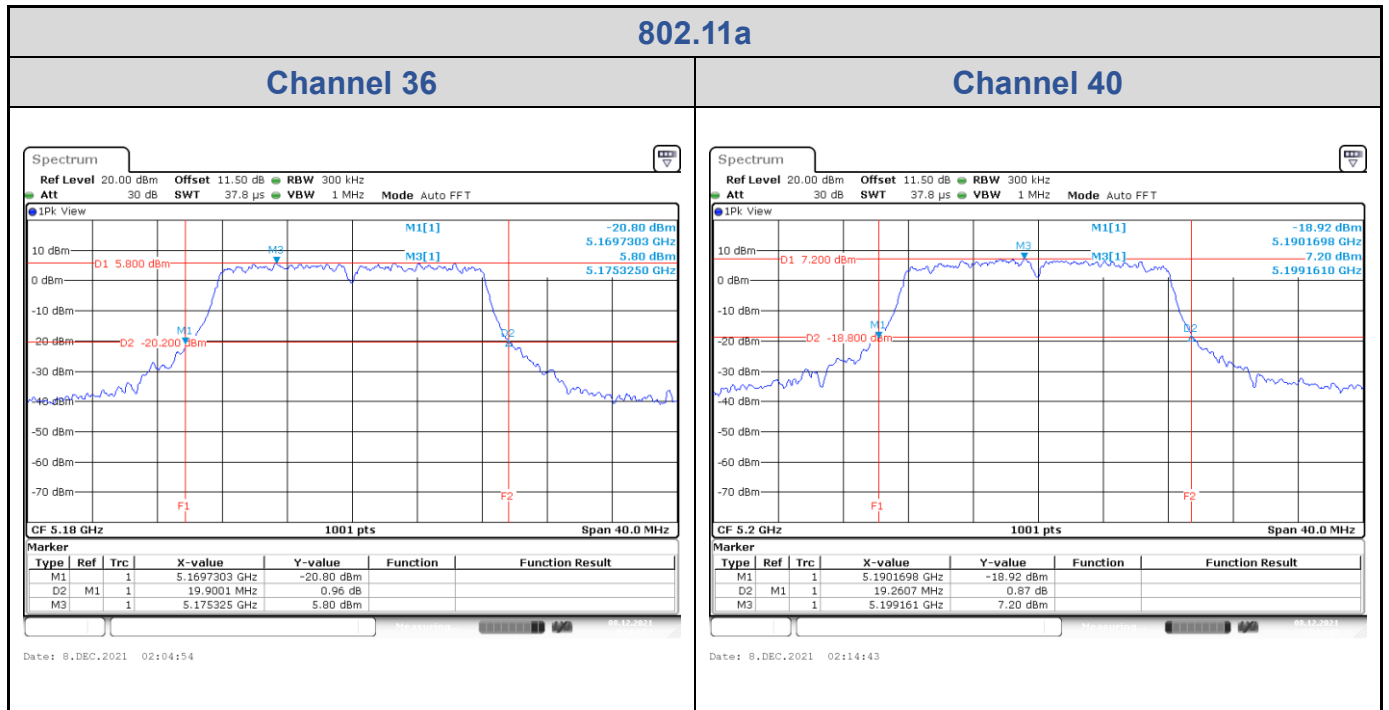

<Chain 0>

802.11a
Channel 48

Channel 52

Channel 60

Channel 64

802.11a
Channel 100
Channel 116

Date: 8.DEC.2021 03:06:03

Date: 8.DEC.2021 03:07:30

Channel 140

Date: 8.DEC.2021 03:16:57

<Chain 1>

802.11a
Channel 48

Date: 21.DEC.2021 04:00:46

Channel 52

Date: 8.DEC.2021 02:32:01

Channel 60