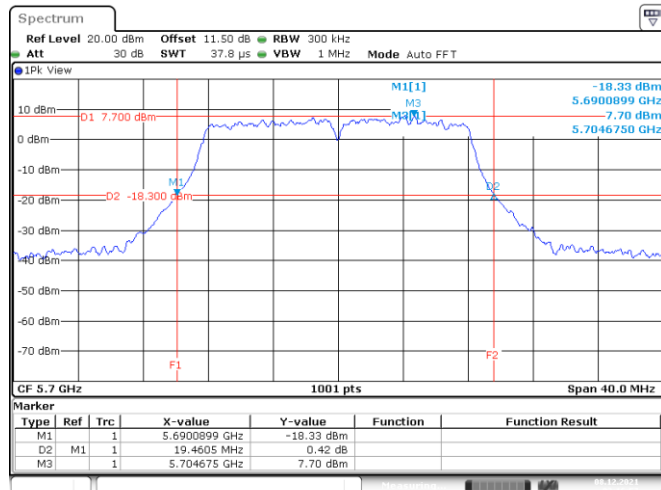

Channel 140

Date: 8.DEC.2021 03:16:57