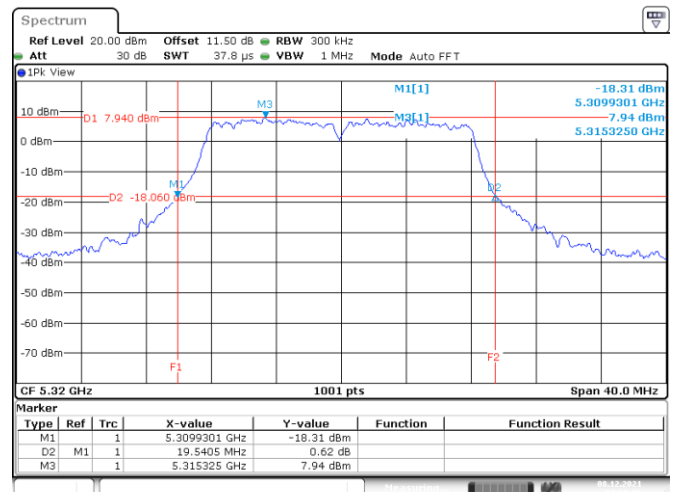

Channel 140

Date: 8.DEC.2021 03:16:57

<Chain 1>

802.11a
Channel 48

Date: 21.DEC.2021 04:00:46

Channel 52

Date: 8.DEC.2021 02:32:01

Channel 60

Date: 8.DEC.2021 02:56:12

Channel 64

Date: 8.DEC.2021 02:59:39

802.11a

Channel 100

Channel 116

Date: 8.DEC.2021 03:04:57

Date: 8.DEC.2021 03:08:19