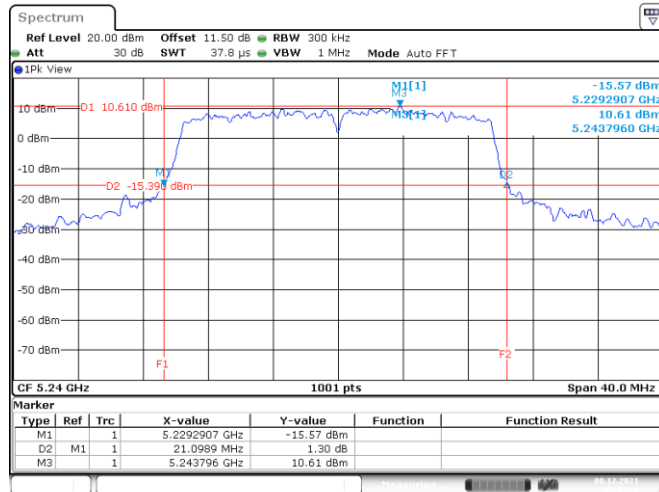

802.11ax HE20
Channel 48

Date: 8.DEC.2021 05:44:57

Channel 52

Date: 21.DEC.2021 00:53:28

Channel 60

Date: 8.DEC.2021 06:00:15

Channel 64

Date: 8.DEC.2021 06:07:34

802.11ax HE20
Channel 100
Channel 116

Date: 8.DEC.2021 06:11:41

Date: 8.DEC.2021 06:22:35

Channel 140

Date: 8.DEC.2021 06:27:29

<Chain 2>

802.11ax HE20
Channel 48

Date: 8.DEC.2021 05:46:30

Channel 52

Date: 21.DEC.2021 00:54:26

Channel 60

Date: 8.DEC.2021 06:01:42

Channel 64

Date: 8.DEC.2021 06:06:18

802.11ax HE20
Channel 100
Channel 116

Date: 8.DEC.2021 06:12:59