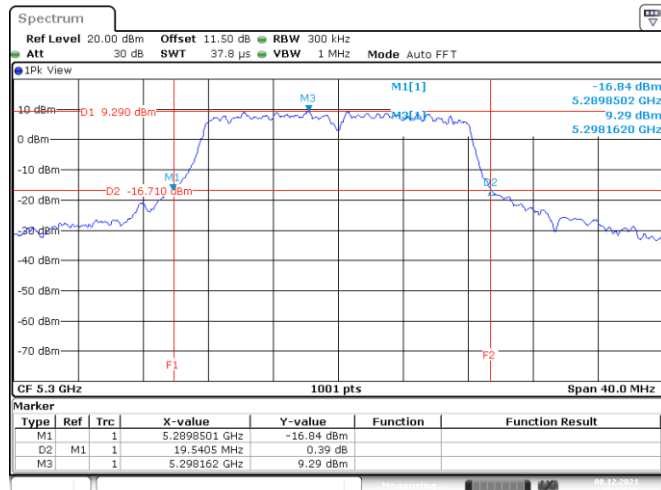

<Chain 3>

802.11a
Channel 48

Date: 21.DEC.2021 04:02:25

Channel 52

Date: 8.DEC.2021 02:29:23

Channel 60

Date: 8.DEC.2021 02:54:20

Channel 64

Date: 8.DEC.2021 03:01:26

802.11a
Channel 100
Channel 116

Date: 8.DEC.2021 03:03:04

Date: 8.DEC.2021 03:10:22

Channel 140

Date: 8.DEC.2021 03:13:32

802.11ax HE20

Band	Channel	Frequency (MHz)	26 dB Bandwidth (MHz)			
			Chain 0	Chain 1	Chain 2	Chain 3
U-NII-1	36	5180	21.42	21.98	22.26	21.74
	40	5200	21.30	21.46	21.46	21.26
	48	5240	21.62	21.26	21.10	21.42
U-NII-2A	52	5260	21.34	21.38	21.14	20.98
	60	5300	21.58	21.26	21.02	21.02
	64	5320	21.10	20.70	21.70	21.22
U-NII-2C	100	5500	21.22	21.14	21.18	20.90
	116	5580	21.06	21.30	20.90	20.82
	140	5700	21.22	21.14	20.90	21.02