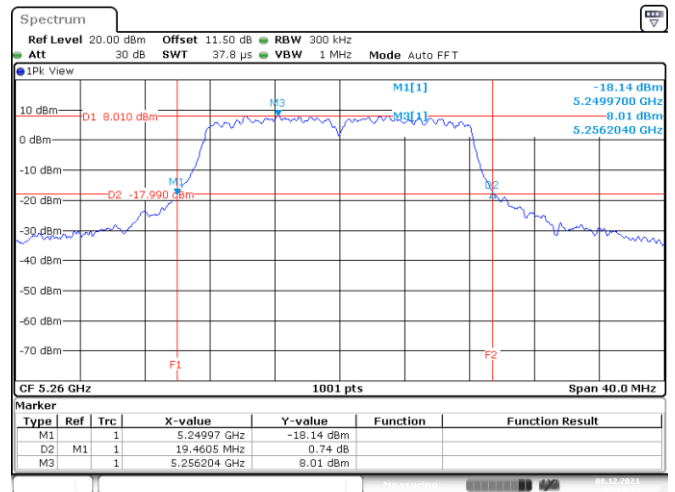

Date: 8.DEC.2021 02:55:14

Channel 64

Date: 8.DEC.2021 03:00:29

802.11a
Channel 100
Channel 116

Date: 8. DEC. 2021 03:04:00

Date: 8. DEC. 2021 03:09:07

Channel 140

Date: 8. DEC. 2021 03:14:47

<Chain 3>

802.11a
Channel 48

Date: 21.DEC.2021 04:02:25

Channel 52

Date: 8.DEC.2021 02:29:23

Channel 60

Date: 8.DEC.2021 02:54:20

Channel 64