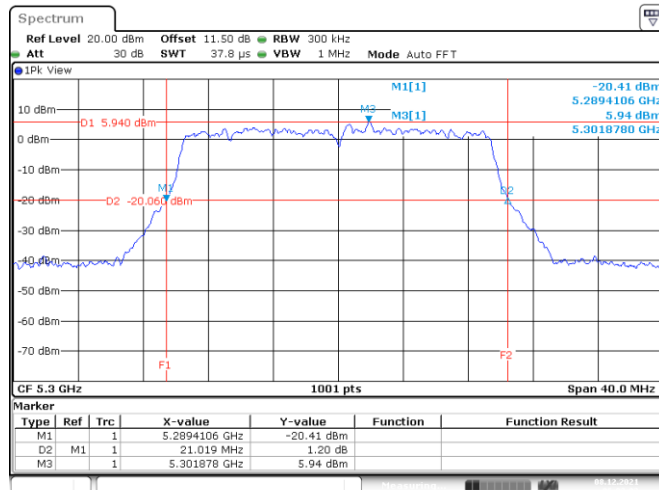

Channel 52

Date: 21.DEC.2021 00:54:26

Channel 60

Date: 8.DEC.2021 06:01:42

Channel 64

Date: 8.DEC.2021 06:06:18

802.11ax HE20
Channel 100
Channel 116

Date: 8.DEC.2021 06:12:59

Date: 8.DEC.2021 06:18:10

Channel 140

Date: 8.DEC.2021 06:26:13

<Chain 3>

802.11ax HE20
Channel 48

Date: 8. DEC. 2021 05:47:47

Channel 52

Date: 21. DEC. 2021 00:55:20

Channel 60

Date: 8. DEC. 2021 06:03:02

Channel 64

Date: 8. DEC. 2021 06:04:58

802.11ax HE20
Channel 100
Channel 116

Date: 8.DEC.2021 06:14:24

Date: 8.DEC.2021 06:16:51

Channel 140