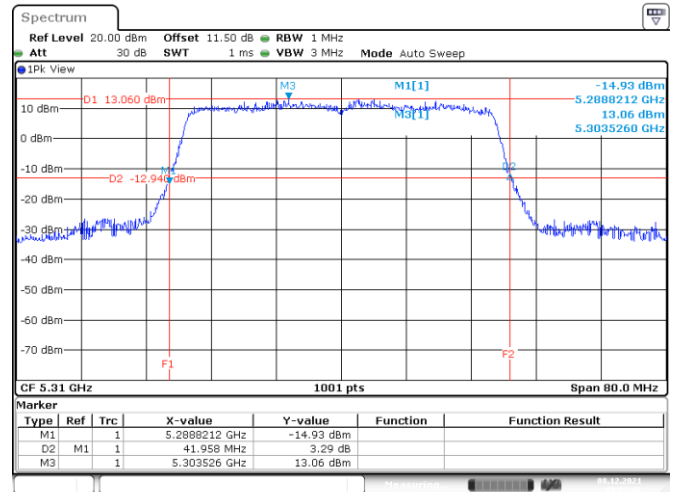

802.11ax HE40

Channel 54

Channel 62

Channel 102

Channel 110