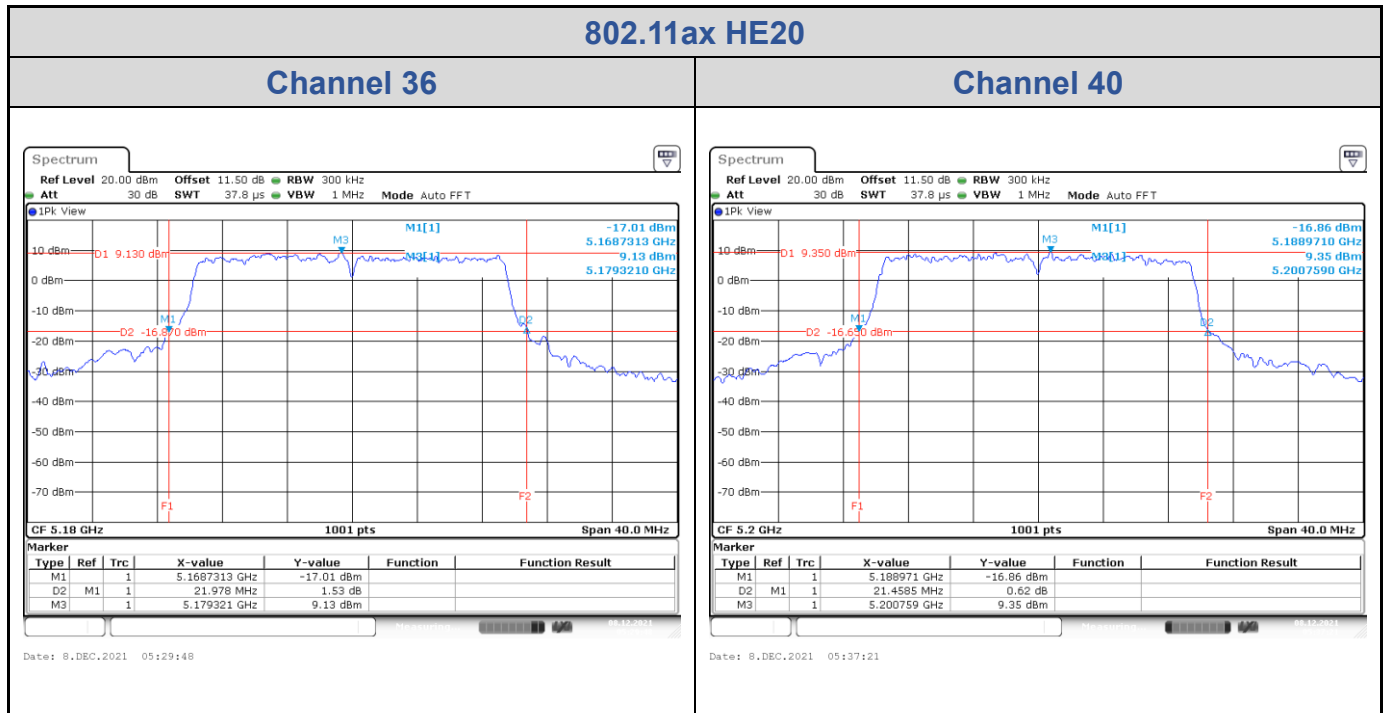

<Chain 0>

802.11ax HE20
Channel 48

Date: 8.DEC.2021 05:43:45

Channel 52

Date: 21.DEC.2021 00:51:40

Channel 60

Date: 8.DEC.2021 05:59:00

Channel 64

Date: 8.DEC.2021 06:08:53

802.11ax HE20
Channel 100

Date: 8. DEC. 2021 06:10:27

Channel 116

Date: 8. DEC. 2021 06:20:41

Channel 140

Date: 8. DEC. 2021 06:28:45

<Chain 1>

802.11ax HE20
Channel 48

Date: 8.DEC.2021 05:44:57

Channel 52

Date: 21.DEC.2021 00:53:28

Channel 60

Date: 8.DEC.2021 06:00:15

Channel 64

Date: 8.DEC.2021 06:07:34