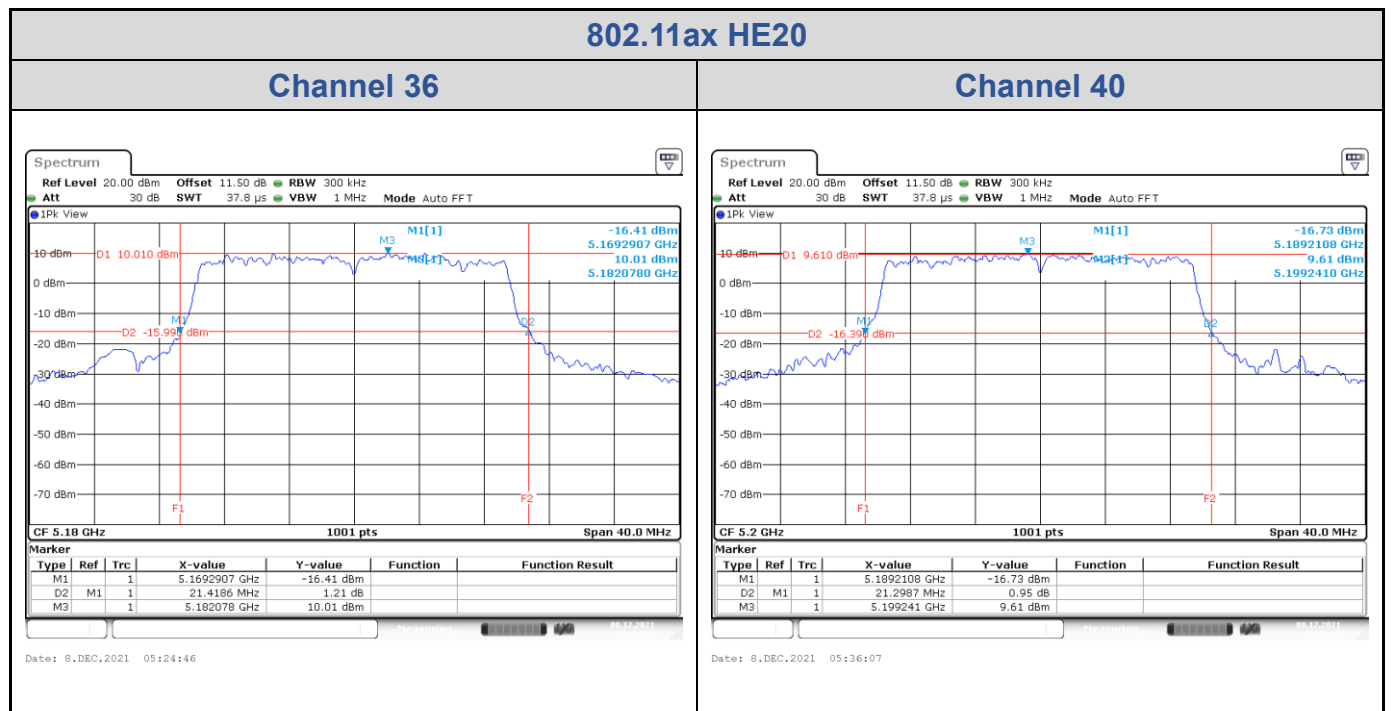

<Chain 3>

802.11a
Channel 48

Date: 21.DEC.2021 04:02:25

Channel 52

Date: 8.DEC.2021 02:29:23

Channel 60

Date: 8.DEC.2021 02:54:20

Channel 64

Date: 8.DEC.2021 03:01:26

802.11a
Channel 100
Channel 116

Date: 8.DEC.2021 03:03:04

Date: 8.DEC.2021 03:10:22

Channel 140

Date: 8.DEC.2021 03:13:32

802.11ax HE20

Band	Channel	Frequency (MHz)	26 dB Bandwidth (MHz)			
			Chain 0	Chain 1	Chain 2	Chain 3
U-NII-1	36	5180	21.42	21.98	22.26	21.74
	40	5200	21.30	21.46	21.46	21.26
	48	5240	21.62	21.26	21.10	21.42
U-NII-2A	52	5260	21.34	21.38	21.14	20.98
	60	5300	21.58	21.26	21.02	21.02
	64	5320	21.10	20.70	21.70	21.22
U-NII-2C	100	5500	21.22	21.14	21.18	20.90
	116	5580	21.06	21.30	20.90	20.82
	140	5700	21.22	21.14	20.90	21.02

<Chain 0>

802.11ax HE20
Channel 48

Date: 8.DEC.2021 05:43:45

Channel 52

Date: 21.DEC.2021 00:51:40

Channel 60

Date: 8.DEC.2021 05:59:00

Channel 64