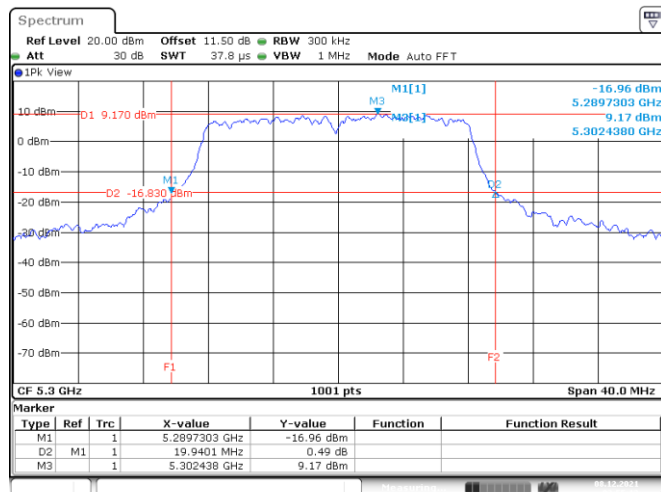

Channel 140

Date: 8.DEC.2021 03:16:09

<Chain 2>

802.11a
Channel 48

Date: 21.DEC.2021 04:01:33

Channel 52

Date: 8.DEC.2021 02:30:46

Channel 60

Date: 8.DEC.2021 02:55:14

Channel 64

Date: 8.DEC.2021 03:00:29

802.11a
Channel 100
Channel 116

Date: 8. DEC. 2021 03:04:00

Date: 8. DEC. 2021 03:09:07

Channel 140

Date: 8. DEC. 2021 03:14:47