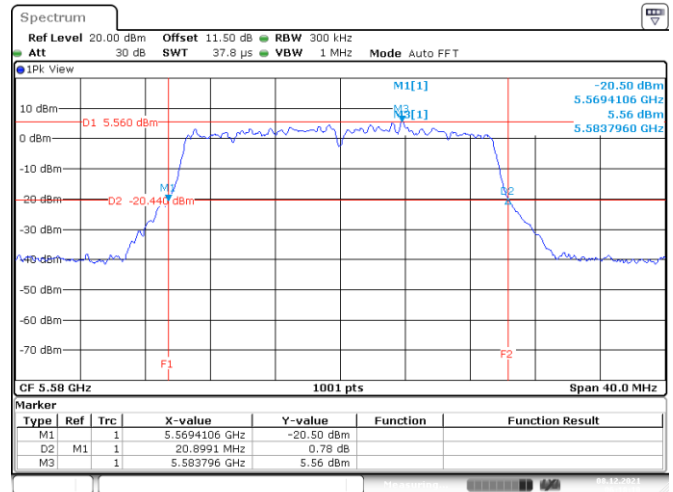

802.11ax HE20
Channel 100
Channel 116

Date: 8.DEC.2021 06:11:41

Date: 8.DEC.2021 06:22:35

Channel 140

Date: 8.DEC.2021 06:27:29

<Chain 2>

802.11ax HE20
Channel 48

Date: 8.DEC.2021 05:46:30

Channel 52

Date: 21.DEC.2021 00:54:26

Channel 60

Date: 8.DEC.2021 06:01:42

Channel 64

Date: 8.DEC.2021 06:06:18

802.11ax HE20
Channel 100
Channel 116

Date: 8.DEC.2021 06:12:59

Date: 8.DEC.2021 06:18:10

Channel 140

Date: 8.DEC.2021 06:26:13

<Chain 3>

802.11ax HE20
Channel 48

Date: 8. DEC. 2021 05:47:47

Channel 52

Date: 21. DEC. 2021 00:55:20