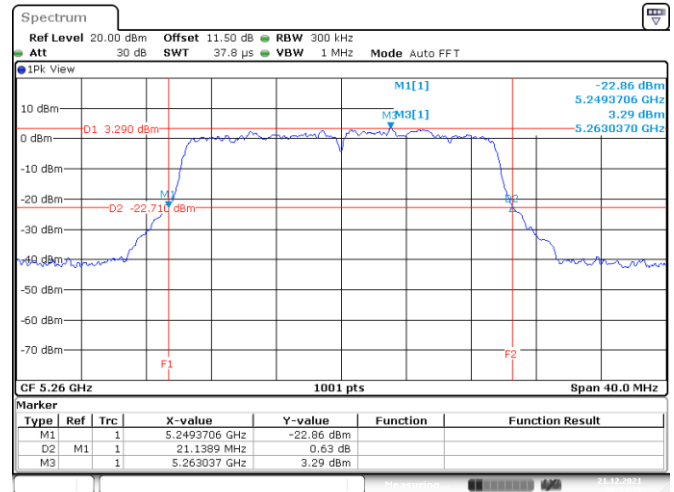

802.11ax HE20
Channel 48

Date: 8.DEC.2021 05:44:57

Channel 52

Date: 21.DEC.2021 00:53:28

Channel 60

Date: 8.DEC.2021 06:00:15

Channel 64

Date: 8.DEC.2021 06:07:34

802.11ax HE20
Channel 100
Channel 116

Date: 8.DEC.2021 06:11:41

Date: 8.DEC.2021 06:22:35

Channel 140

Date: 8.DEC.2021 06:27:29

<Chain 2>

802.11ax HE20
Channel 48

Date: 8.DEC.2021 05:46:30

Channel 52

Date: 21.DEC.2021 00:54:26

Channel 60

Date: 8.DEC.2021 06:01:42

Channel 64

Date: 8.DEC.2021 06:06:18

802.11ax HE20
Channel 100
Channel 116

Date: 8.DEC.2021 06:12:59