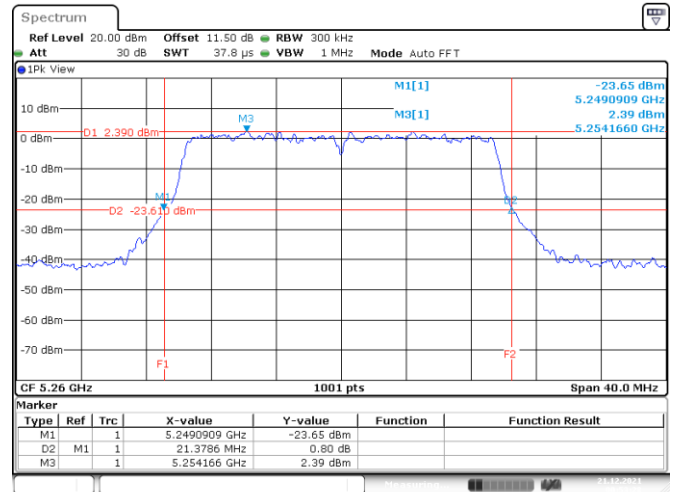

Date: 8.DEC.2021 06:08:53

802.11ax HE20
Channel 100

Date: 8. DEC. 2021 06:10:27

Channel 116

Date: 8. DEC. 2021 06:20:41

Channel 140

Date: 8. DEC. 2021 06:28:45

<Chain 1>

802.11ax HE20
Channel 48

Date: 8.DEC.2021 05:44:57

Channel 52

Date: 21.DEC.2021 00:53:28

Channel 60

Date: 8.DEC.2021 06:00:15

Channel 64

Date: 8.DEC.2021 06:07:34