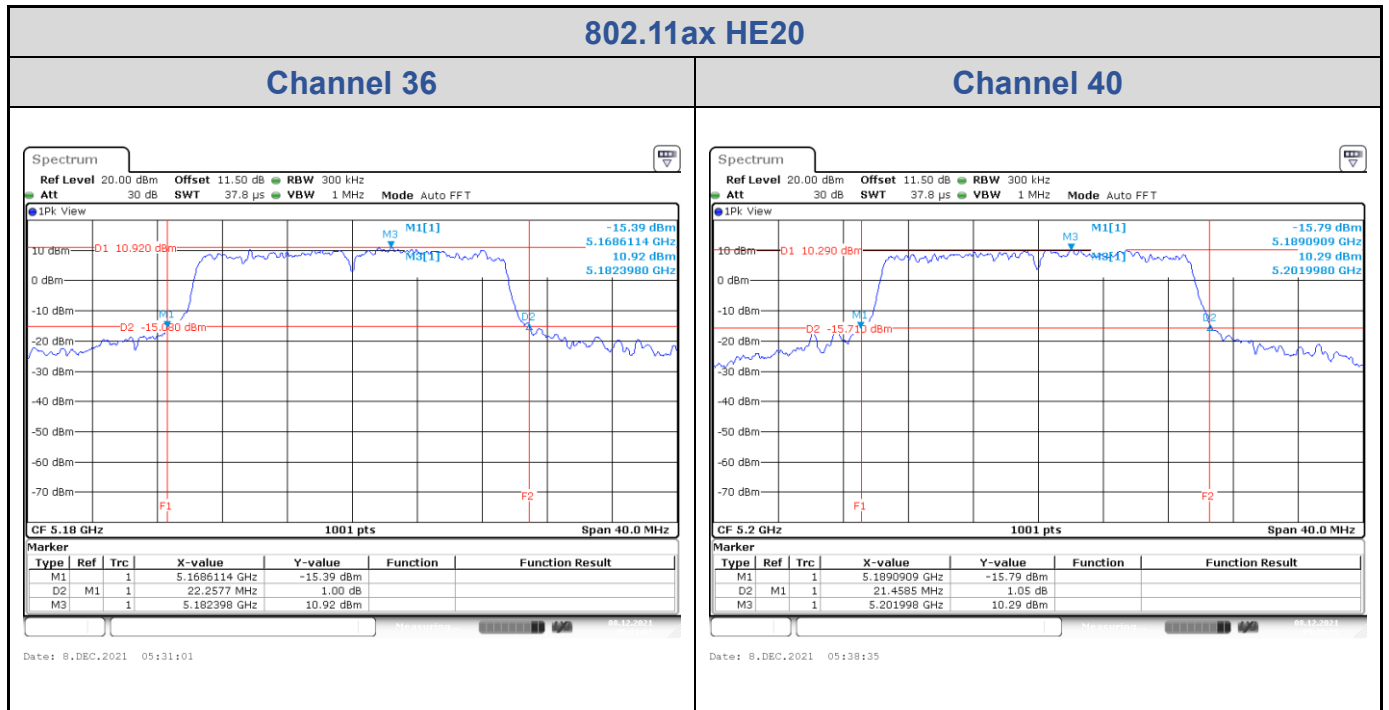

802.11ax HE20
Channel 48

Date: 8.DEC.2021 05:44:57

Channel 52

Date: 21.DEC.2021 00:53:28

Channel 60

Date: 8.DEC.2021 06:00:15

Channel 64

Date: 8.DEC.2021 06:07:34

802.11ax HE20
Channel 100
Channel 116

Date: 8.DEC.2021 06:11:41

Date: 8.DEC.2021 06:22:35

Channel 140

Date: 8.DEC.2021 06:27:29

<Chain 2>

802.11ax HE20
Channel 48

Date: 8.DEC.2021 05:46:30

Channel 52

Date: 21.DEC.2021 00:54:26

Channel 60

Date: 8.DEC.2021 06:01:42

Channel 64

Date: 8.DEC.2021 06:06:18

802.11ax HE20
Channel 100
Channel 116

Date: 8.DEC.2021 06:12:59