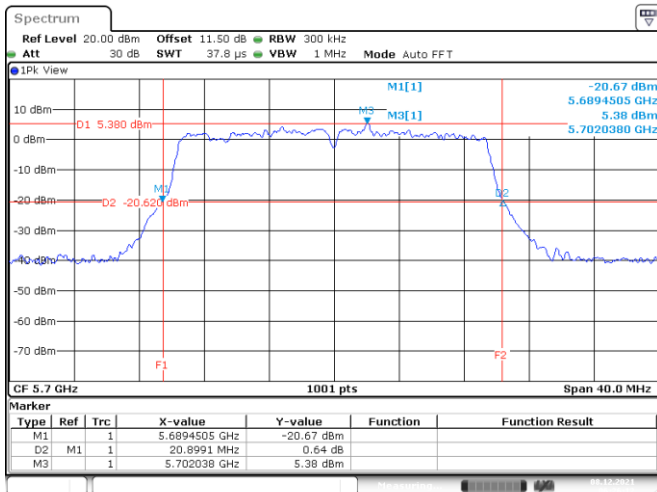

802.11ax HE20
Channel 100
Channel 116

Date: 8.DEC.2021 06:11:41

Date: 8.DEC.2021 06:22:35

Channel 140

Date: 8.DEC.2021 06:27:29

<Chain 2>

802.11ax HE20
Channel 48

Date: 8.DEC.2021 05:46:30

Channel 52

Date: 21.DEC.2021 00:54:26

Channel 60

Date: 8.DEC.2021 06:01:42

Channel 64

Date: 8.DEC.2021 06:06:18

802.11ax HE20
Channel 100
Channel 116

Date: 8.DEC.2021 06:12:59

Date: 8.DEC.2021 06:18:10

Channel 140

Date: 8.DEC.2021 06:26:13

<Chain 3>

802.11ax HE20
Channel 48

Date: 8. DEC. 2021 05:47:47

Channel 52

Date: 21. DEC. 2021 00:55:20