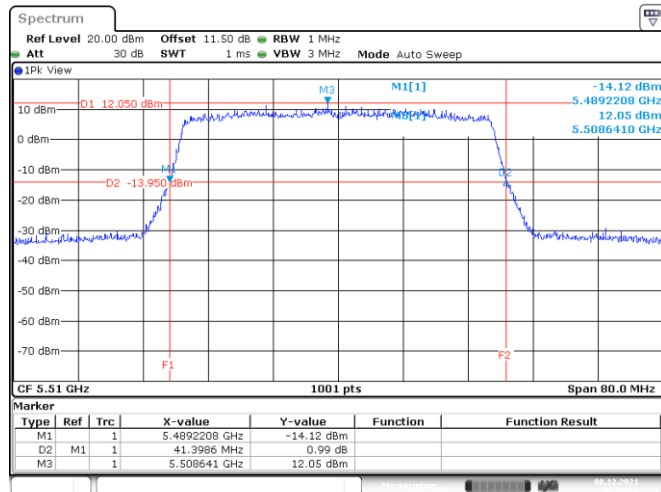

Channel 102