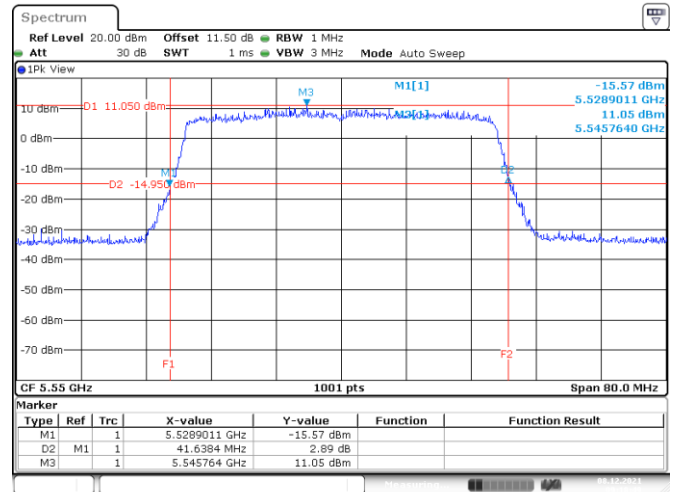

<Chain 0>

802.11ax HE40
Channel 54

Channel 62

Channel 102

Channel 110

<Chain 1>

802.11ax HE40
Channel 102
Channel 110

Date: 8.DEC.2021 09:11:36