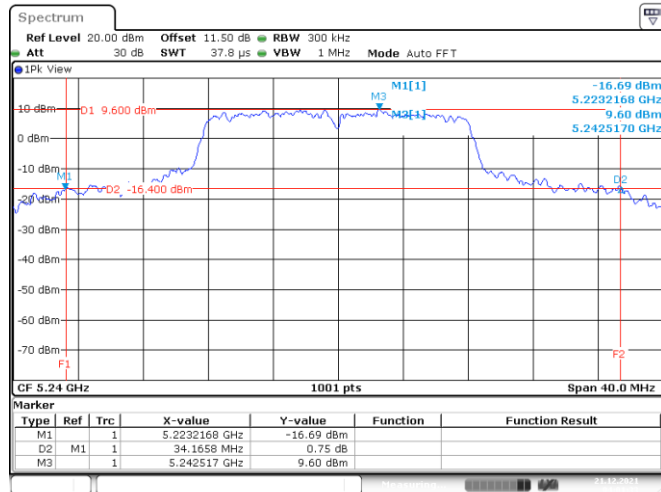

802.11a

Channel 48

Date: 21.DEC.2021 04:01:33