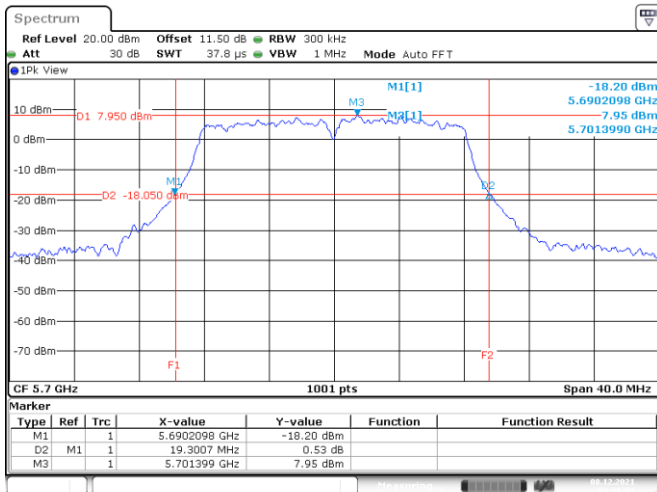

Channel 140

Date: 8.DEC.2021 03:16:09