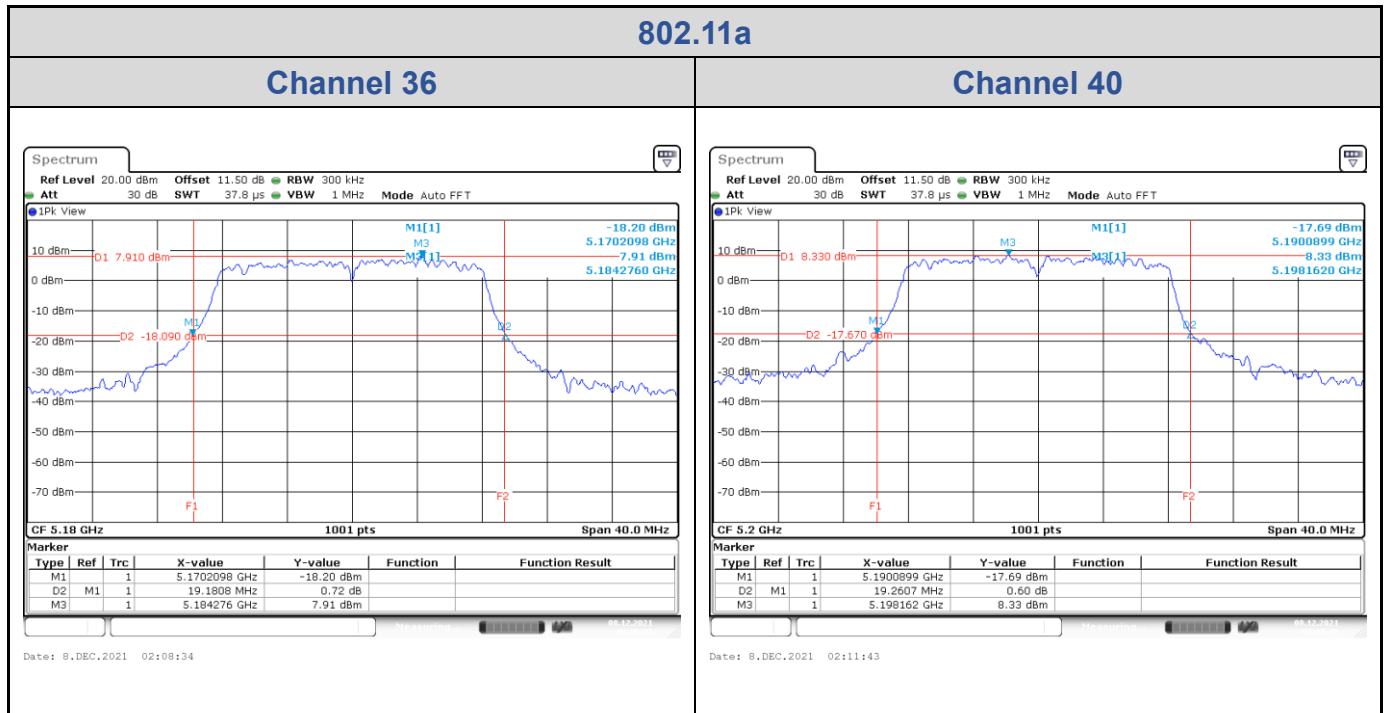

Date: 8.DEC.2021 02:55:14

Channel 64

Date: 8.DEC.2021 03:00:29

802.11a
Channel 100
Channel 116

Date: 8. DEC. 2021 03:04:00

Date: 8. DEC. 2021 03:09:07

Channel 140

Date: 8. DEC. 2021 03:14:47

<Chain 3>

802.11a
Channel 48

Date: 21.DEC.2021 04:02:25

Channel 52

Date: 8.DEC.2021 02:29:23

Channel 60

Date: 8.DEC.2021 02:54:20

Channel 64