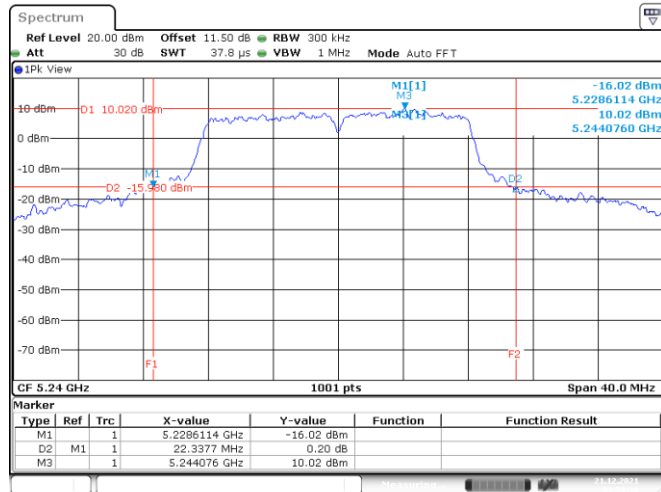

802.11a

Channel 48