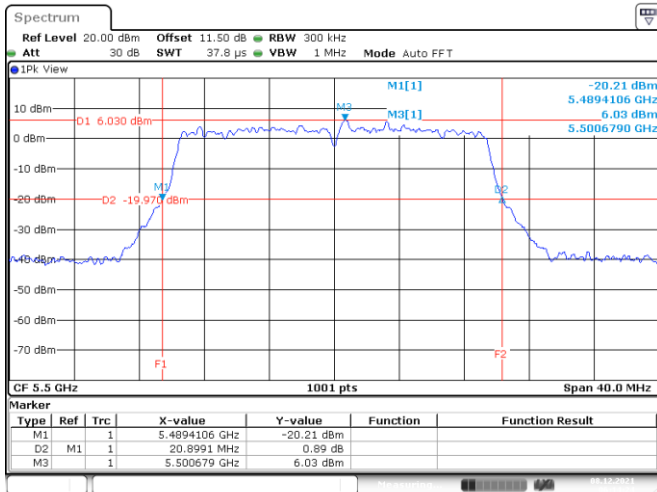

Channel 52

Date: 21.DEC.2021 00:54:26

Channel 60

Date: 8.DEC.2021 06:01:42

Channel 64

Date: 8.DEC.2021 06:06:18

802.11ax HE20
Channel 100
Channel 116

Date: 8.DEC.2021 06:12:59

Date: 8.DEC.2021 06:18:10

Channel 140

Date: 8.DEC.2021 06:26:13

<Chain 3>

802.11ax HE20
Channel 48

Date: 8. DEC. 2021 05:47:47

Channel 52

Date: 21. DEC. 2021 00:55:20

Channel 60

Date: 8. DEC. 2021 06:03:02

Channel 64

Date: 8. DEC. 2021 06:04:58

802.11ax HE20
Channel 100
Channel 116

Date: 8.DEC.2021 06:14:24

Date: 8.DEC.2021 06:16:51

Channel 140