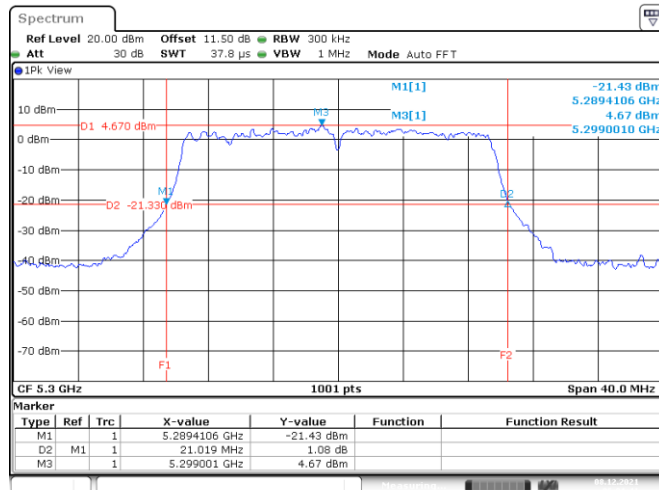

802.11ax HE20
Channel 48

Date: 8.DEC.2021 05:44:57

Channel 52

Date: 21.DEC.2021 00:53:28

Channel 60

Date: 8.DEC.2021 06:00:15

Channel 64

Date: 8.DEC.2021 06:07:34

802.11ax HE20
Channel 100
Channel 116

Date: 8.DEC.2021 06:11:41

Date: 8.DEC.2021 06:22:35

Channel 140

Date: 8.DEC.2021 06:27:29

<Chain 2>

802.11ax HE20
Channel 48

Date: 8.DEC.2021 05:46:30

Channel 52

Date: 21.DEC.2021 00:54:26

Channel 60

Date: 8.DEC.2021 06:01:42

Channel 64

Date: 8.DEC.2021 06:06:18

802.11ax HE20
Channel 100
Channel 116

Date: 8.DEC.2021 06:12:59