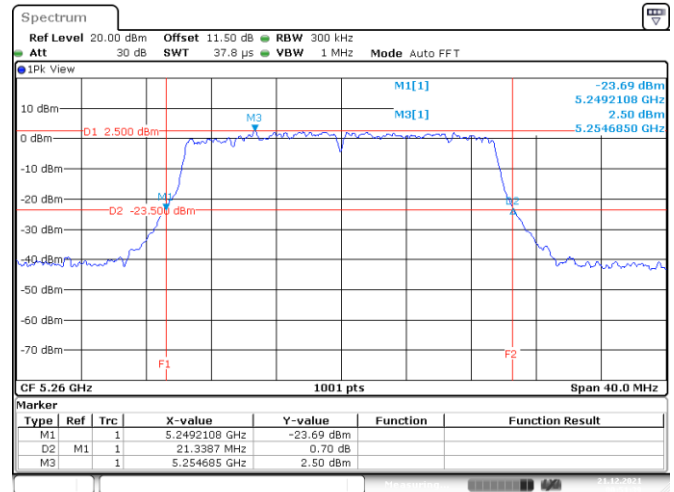

Date: 8.DEC.2021 03:01:26

802.11a
Channel 100
Channel 116

Date: 8.DEC.2021 03:03:04

Date: 8.DEC.2021 03:10:22

Channel 140

Date: 8.DEC.2021 03:13:32

802.11ax HE20

Band	Channel	Frequency (MHz)	26 dB Bandwidth (MHz)			
			Chain 0	Chain 1	Chain 2	Chain 3
U-NII-1	36	5180	21.42	21.98	22.26	21.74
	40	5200	21.30	21.46	21.46	21.26
	48	5240	21.62	21.26	21.10	21.42
U-NII-2A	52	5260	21.34	21.38	21.14	20.98
	60	5300	21.58	21.26	21.02	21.02
	64	5320	21.10	20.70	21.70	21.22
U-NII-2C	100	5500	21.22	21.14	21.18	20.90
	116	5580	21.06	21.30	20.90	20.82
	140	5700	21.22	21.14	20.90	21.02

<Chain 0>

802.11ax HE20
Channel 48

Date: 8.DEC.2021 05:43:45

Channel 52

Date: 21.DEC.2021 00:51:40

Channel 60

Date: 8.DEC.2021 05:59:00

Channel 64