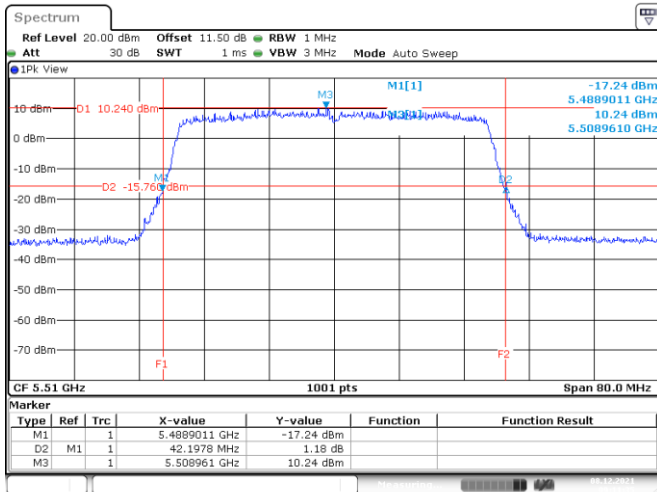

<Chain 0>

802.11ax HE40
Channel 54

Channel 62

Channel 102

Channel 110

<Chain 1>

802.11ax HE40
Channel 102
Channel 110

Date: 8.DEC.2021 09:11:36