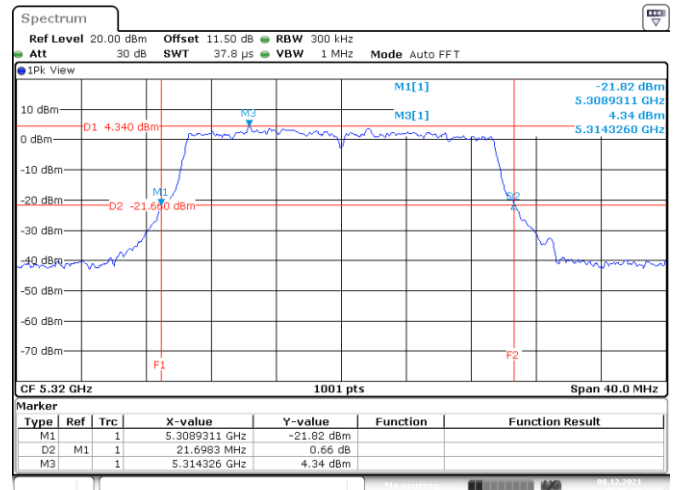

802.11ax HE20
Channel 48

Date: 8.DEC.2021 05:44:57

Channel 52

Date: 21.DEC.2021 00:53:28

Channel 60

Date: 8.DEC.2021 06:00:15

Channel 64

Date: 8.DEC.2021 06:07:34

802.11ax HE20
Channel 100
Channel 116

Date: 8.DEC.2021 06:11:41

Date: 8.DEC.2021 06:22:35

Channel 140

Date: 8.DEC.2021 06:27:29

<Chain 2>

802.11ax HE20
Channel 48

Date: 8.DEC.2021 05:46:30

Channel 52

Date: 21.DEC.2021 00:54:26

Channel 60

Date: 8.DEC.2021 06:01:42

Channel 64

Date: 8.DEC.2021 06:06:18

802.11ax HE20
Channel 100
Channel 116

Date: 8.DEC.2021 06:12:59