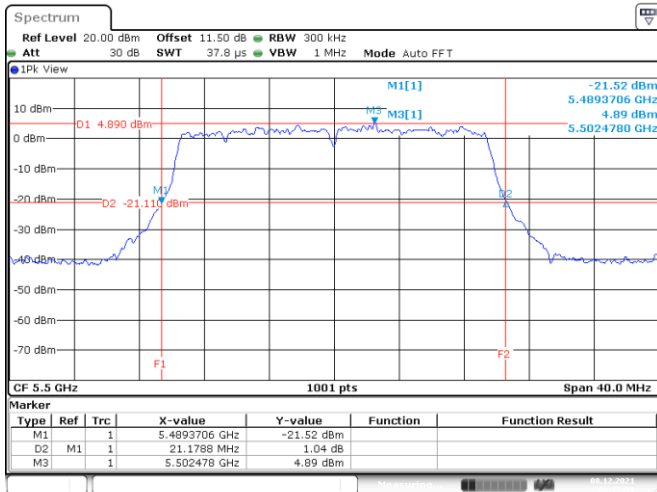

802.11ax HE20
Channel 100
Channel 116

Date: 8.DEC.2021 06:11:41

Date: 8.DEC.2021 06:22:35

Channel 140

Date: 8.DEC.2021 06:27:29

<Chain 2>

802.11ax HE20
Channel 48

Date: 8.DEC.2021 05:46:30

Channel 52

Date: 21.DEC.2021 00:54:26

Channel 60

Date: 8.DEC.2021 06:01:42

Channel 64

Date: 8.DEC.2021 06:06:18

802.11ax HE20
Channel 100
Channel 116

Date: 8.DEC.2021 06:12:59

Date: 8.DEC.2021 06:18:10

Channel 140

Date: 8.DEC.2021 06:26:13

<Chain 3>

802.11ax HE20
Channel 48

Date: 8. DEC. 2021 05:47:47

Channel 52

Date: 21. DEC. 2021 00:55:20