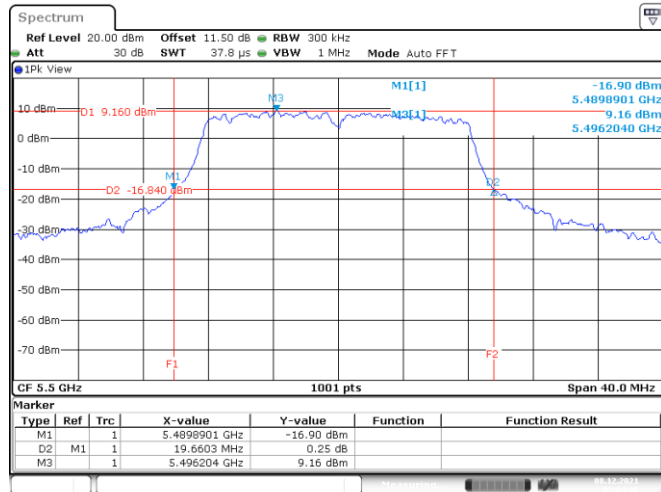

802.11a

Channel 100

Channel 116

Date: 8. DEC. 2021 03:04:00