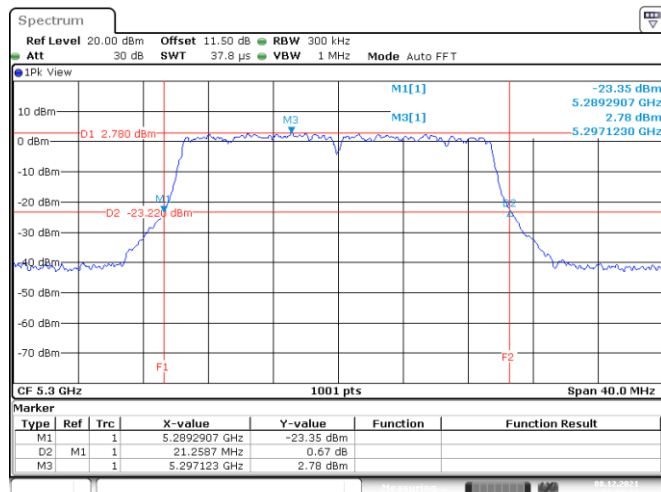

Date: 8.DEC.2021 06:08:53

802.11ax HE20
Channel 100

Date: 8. DEC. 2021 06:10:27

Channel 116

Date: 8. DEC. 2021 06:20:41

Channel 140

Date: 8. DEC. 2021 06:28:45

<Chain 1>

802.11ax HE20
Channel 48

Date: 8.DEC.2021 05:44:57

Channel 52

Date: 21.DEC.2021 00:53:28

Channel 60

Date: 8.DEC.2021 06:00:15

Channel 64

Date: 8.DEC.2021 06:07:34