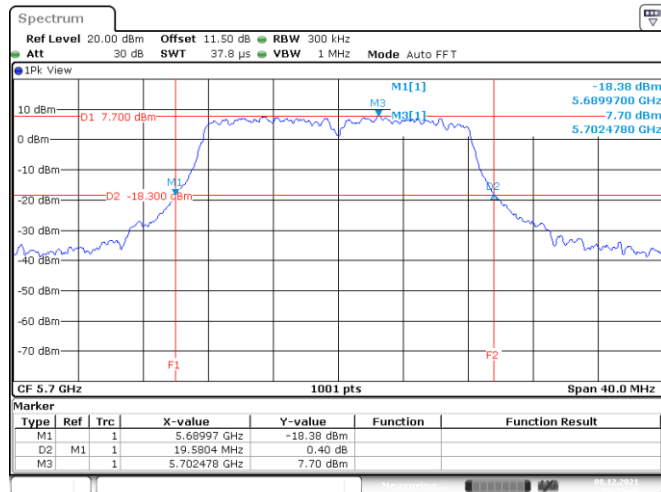

Date: 8.DEC.2021 02:55:14

Channel 64

Date: 8.DEC.2021 03:00:29

802.11a
Channel 100
Channel 116

Date: 8. DEC. 2021 03:04:00

Date: 8. DEC. 2021 03:09:07

Channel 140

Date: 8. DEC. 2021 03:14:47

<Chain 3>

802.11a
Channel 48

Date: 21.DEC.2021 04:02:25

Channel 52

Date: 8.DEC.2021 02:29:23

Channel 60

Date: 8.DEC.2021 02:54:20

Channel 64