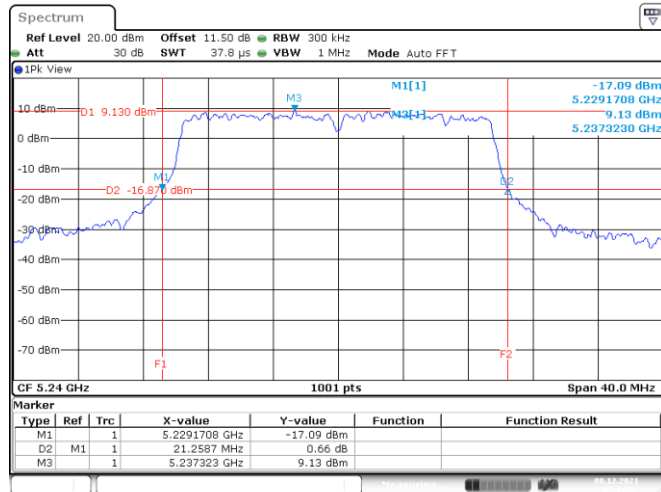

Date: 8.DEC.2021 06:08:53

802.11ax HE20
Channel 100

Date: 8. DEC. 2021 06:10:27

Channel 116

Date: 8. DEC. 2021 06:20:41

Channel 140

Date: 8. DEC. 2021 06:28:45

<Chain 1>

802.11ax HE20
Channel 48

Date: 8.DEC.2021 05:44:57

Channel 52

Date: 21.DEC.2021 00:53:28

Channel 60

Date: 8.DEC.2021 06:00:15

Channel 64

Date: 8.DEC.2021 06:07:34