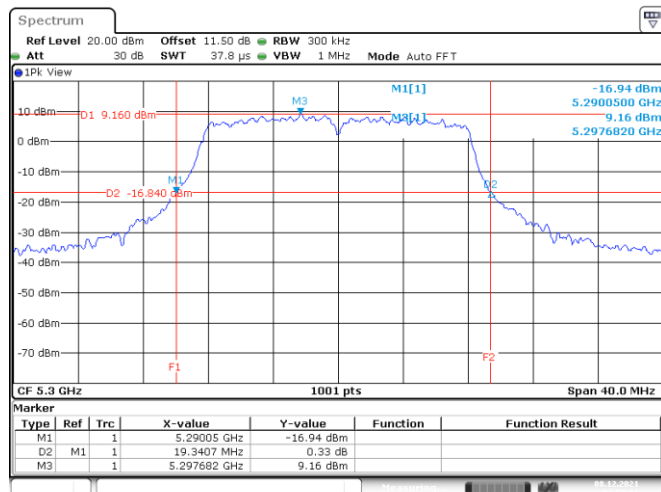

802.11a

Channel 48

Channel 52

Channel 60

Channel 64