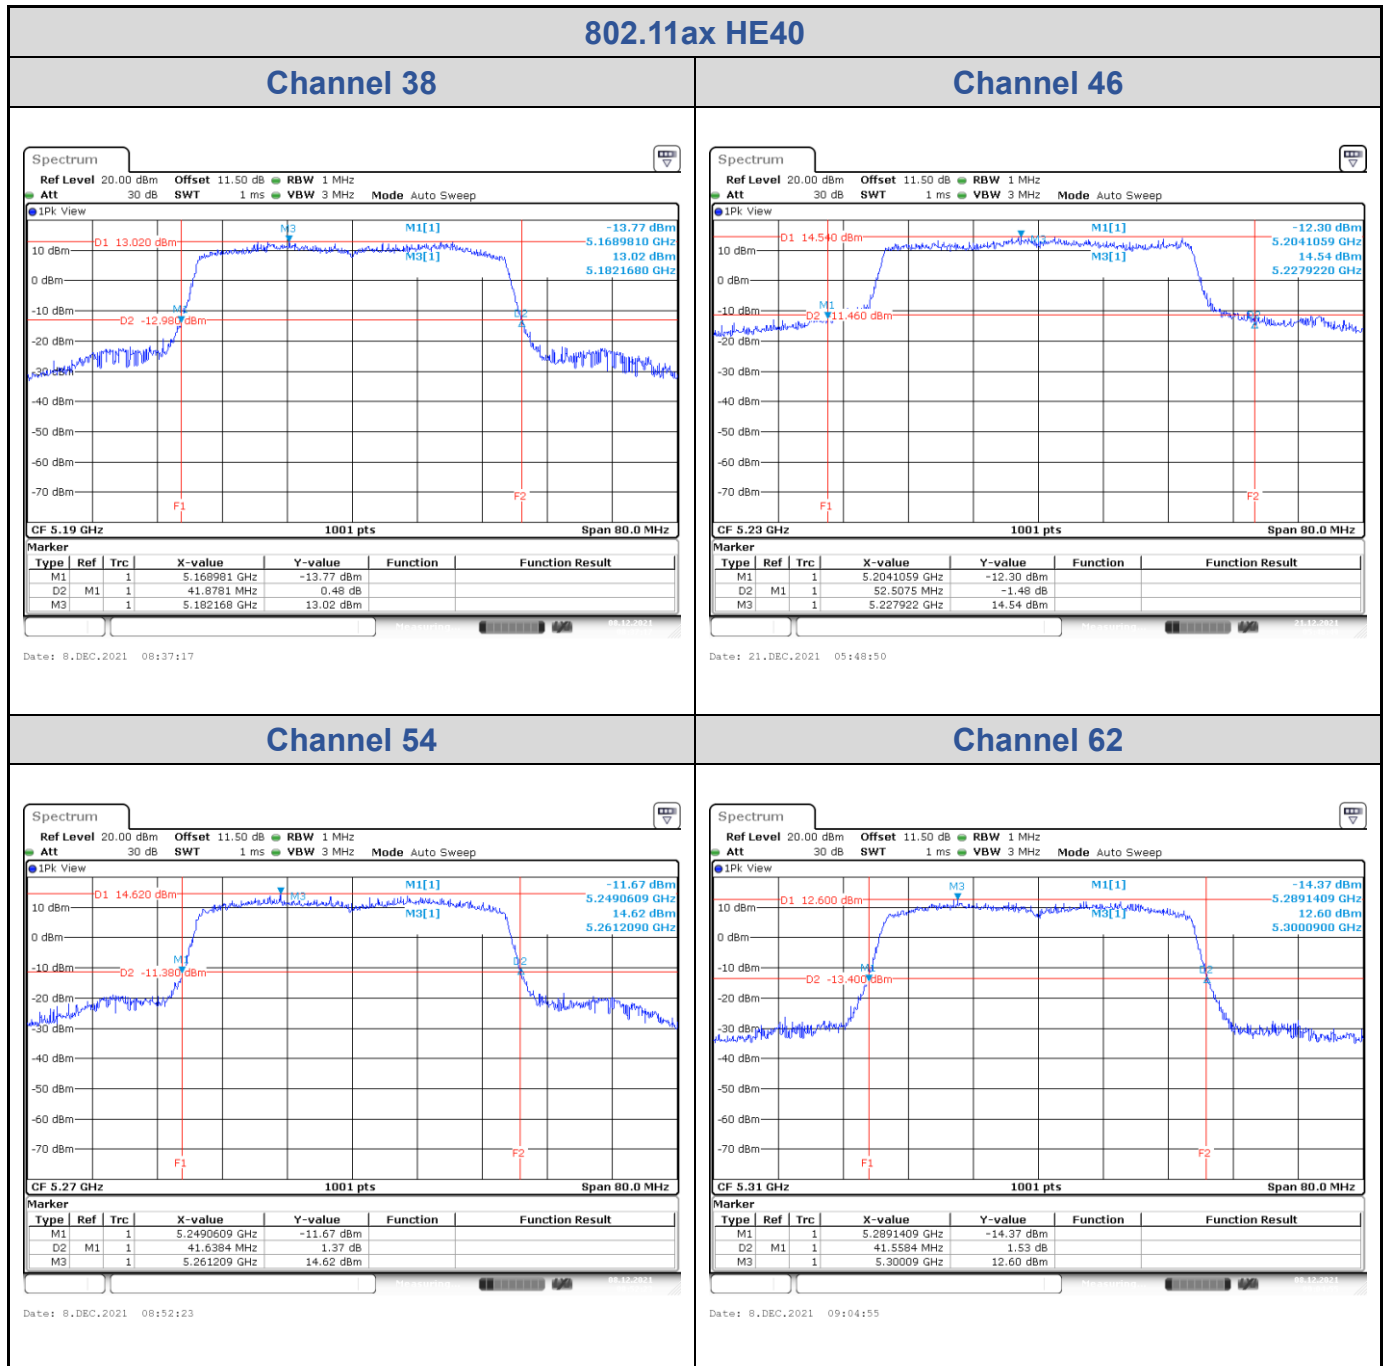

Channel 60

Date: 8. DEC. 2021 06:03:02

Channel 64

Date: 8. DEC. 2021 06:04:58

802.11ax HE20
Channel 100
Channel 116

Date: 8.DEC.2021 06:14:24

Date: 8.DEC.2021 06:16:51

Channel 140

Date: 8.DEC.2021 06:24:54

802.11ax HE40

Band	Channel	Frequency (MHz)	26 dB Bandwidth (MHz)			
			Chain 0	Chain 1	Chain 2	Chain 3
U-NII-1	38	5190	41.80	41.88	42.20	42.04
	46	5230	64.98	52.51	71.45	67.85
U-NII-2A	54	5270	42.12	41.64	42.52	42.28
	62	5310	41.96	41.56	42.04	41.80
U-NII-2C	102	5510	41.40	42.20	41.40	41.56
	110	5500	41.88	41.64	41.96	41.64
	134	5670	42.44	42.20	41.64	41.80

<Chain 0>

802.11ax HE40
Channel 54

Channel 62

Channel 102

Channel 110

<Chain 1>

802.11ax HE40
Channel 102
Channel 110

Date: 8.DEC.2021 09:11:36