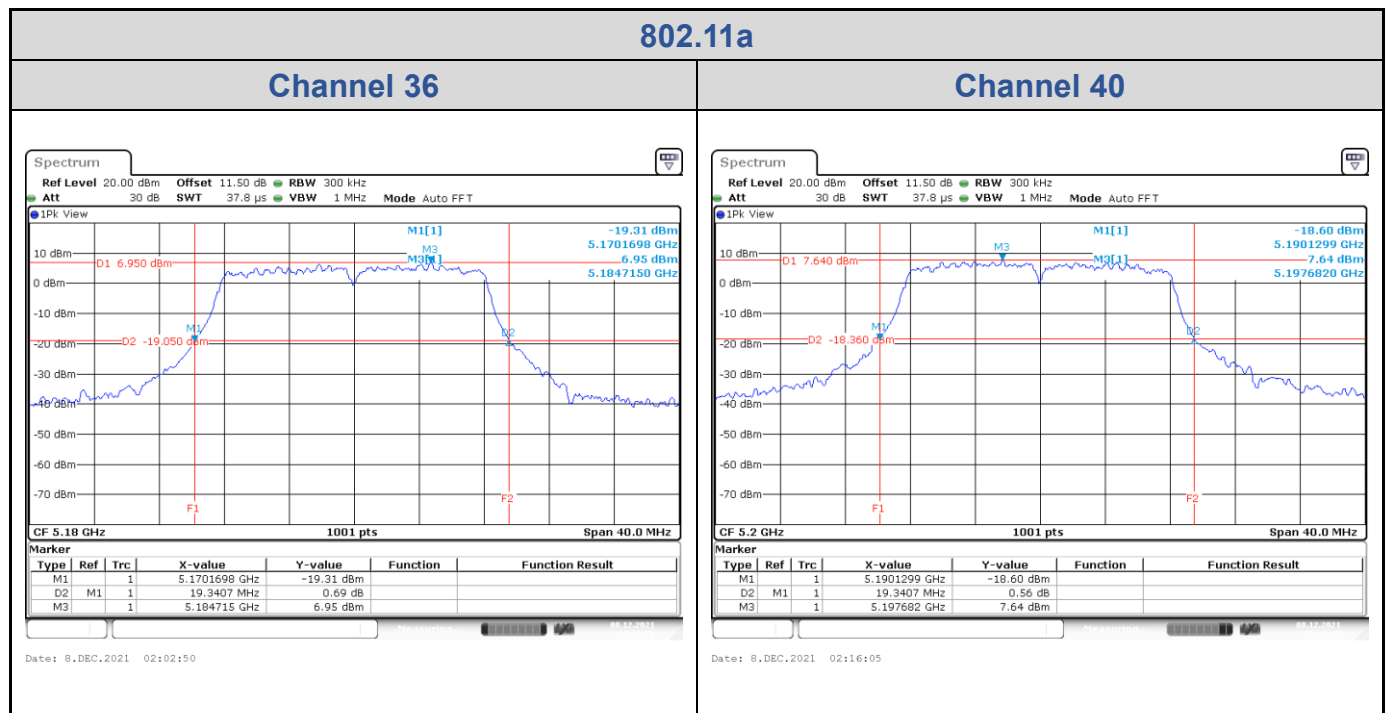

Appendix A: Test Results of Conducted Test

Test Result of 26 dB Bandwidth

802.11a

Band	Channel	Frequency (MHz)	26 dB Bandwidth (MHz)			
			Chain 0	Chain 1	Chain 2	Chain 3
U-NII-1	36	5180	19.34	19.90	19.54	19.18
	40	5200	19.34	19.26	19.86	19.26
	48	5240	22.34	24.58	34.17	26.81
U-NII-2A	52	5260	19.34	19.98	19.82	19.46
	60	5300	19.34	19.10	19.94	19.54
	64	5320	19.70	19.54	19.22	20.30
U-NII-2C	100	5500	19.46	19.58	19.66	19.58
	116	5580	19.22	19.58	19.54	19.30
	140	5700	19.46	19.30	19.58	19.34

<Chain 0>

802.11a
Channel 48

Channel 52

Channel 60

Channel 64

802.11a
Channel 100
Channel 116

Date: 8.DEC.2021 03:06:03

Date: 8.DEC.2021 03:07:30