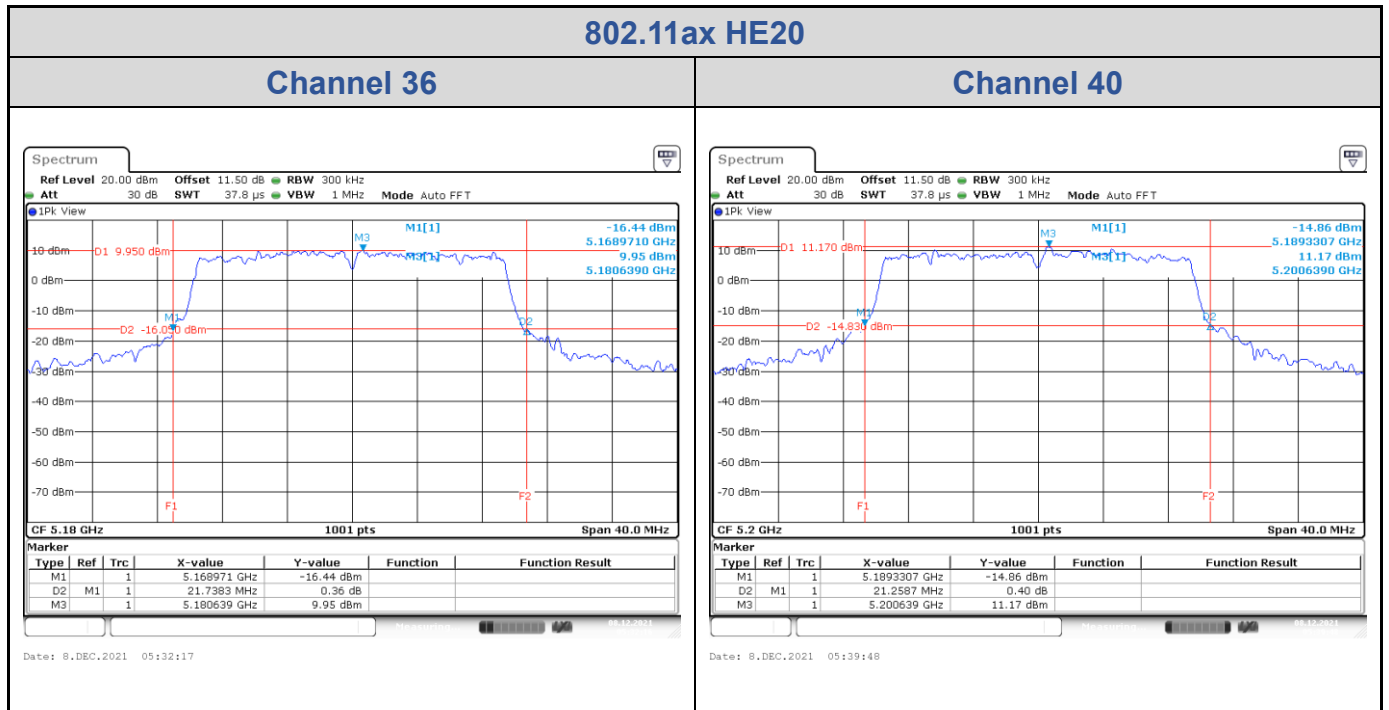

802.11ax HE20
Channel 100
Channel 116

Date: 8.DEC.2021 06:11:41

Date: 8.DEC.2021 06:22:35

Channel 140

Date: 8.DEC.2021 06:27:29

<Chain 2>

802.11ax HE20
Channel 48

Date: 8.DEC.2021 05:46:30

Channel 52

Date: 21.DEC.2021 00:54:26

Channel 60

Date: 8.DEC.2021 06:01:42

Channel 64

Date: 8.DEC.2021 06:06:18

802.11ax HE20
Channel 100
Channel 116

Date: 8.DEC.2021 06:12:59

Date: 8.DEC.2021 06:18:10

Channel 140

Date: 8.DEC.2021 06:26:13

<Chain 3>

802.11ax HE20
Channel 48

Date: 8. DEC. 2021 05:47:47

Channel 52

Date: 21. DEC. 2021 00:55:20