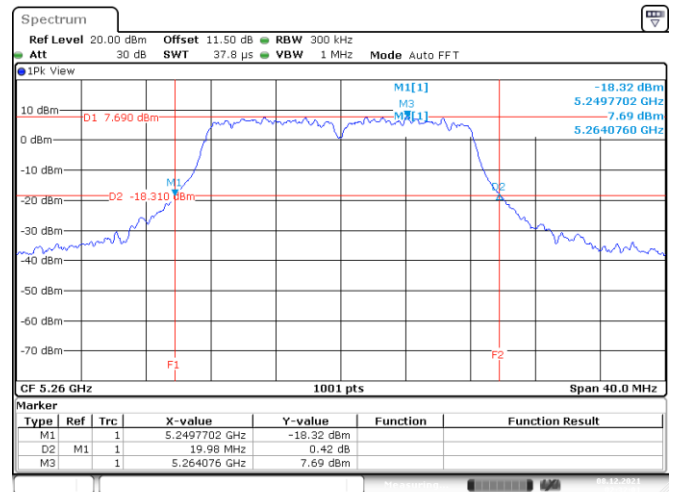

Channel 140

Date: 8.DEC.2021 03:16:57

<Chain 1>

802.11a
Channel 48

Date: 21.DEC.2021 04:00:46

Channel 52

Date: 8.DEC.2021 02:32:01

Channel 60

Date: 8.DEC.2021 02:56:12

Channel 64

Date: 8.DEC.2021 02:59:39

802.11a

Channel 100

Channel 116

Date: 8.DEC.2021 03:04:57

Date: 8.DEC.2021 03:08:19