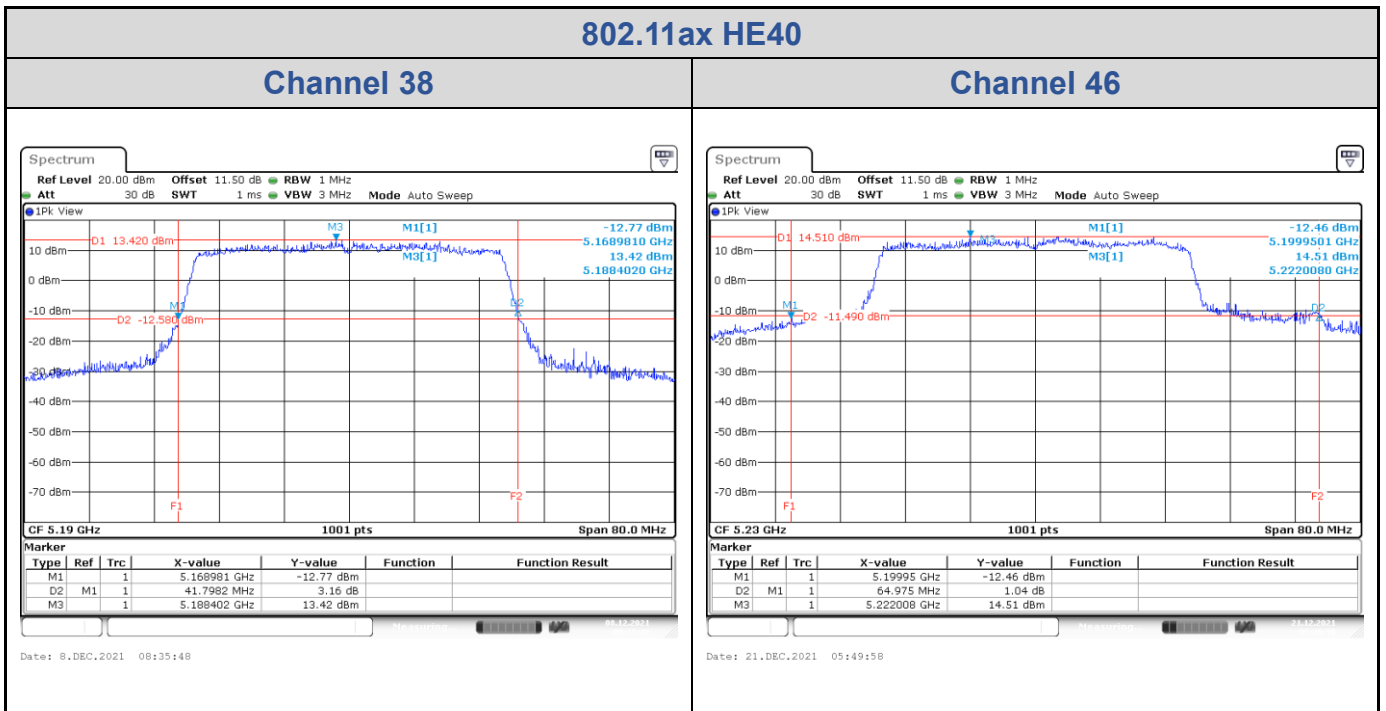

802.11ax HE40

Band	Channel	Frequency (MHz)	26 dB Bandwidth (MHz)			
			Chain 0	Chain 1	Chain 2	Chain 3
U-NII-1	38	5190	41.80	41.88	42.20	42.04
	46	5230	64.98	52.51	71.45	67.85
U-NII-2A	54	5270	42.12	41.64	42.52	42.28
	62	5310	41.96	41.56	42.04	41.80
U-NII-2C	102	5510	41.40	42.20	41.40	41.56
	110	5500	41.88	41.64	41.96	41.64
	134	5670	42.44	42.20	41.64	41.80

<Chain 0>