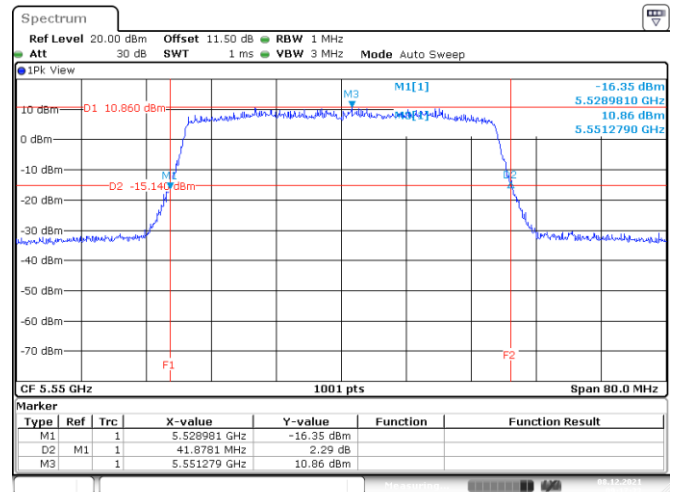

Channel 110