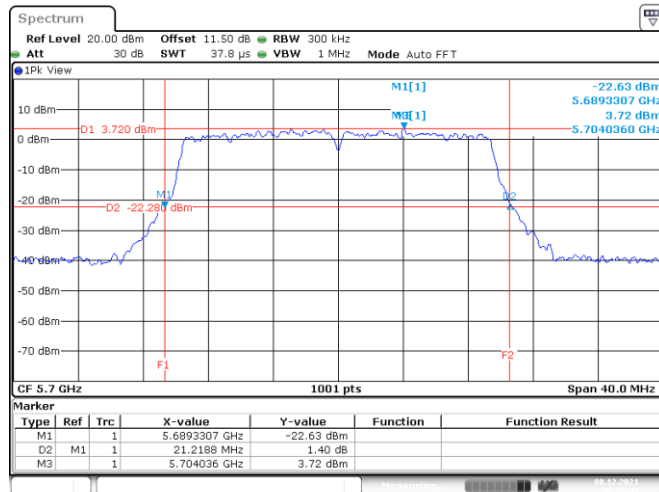

<Chain 0>

802.11ax HE20
Channel 48

Date: 8.DEC.2021 05:43:45

Channel 52

Date: 21.DEC.2021 00:51:40

Channel 60

Date: 8.DEC.2021 05:59:00

Channel 64

Date: 8.DEC.2021 06:08:53

802.11ax HE20
Channel 100

Date: 8. DEC. 2021 06:10:27

Channel 116

Date: 8. DEC. 2021 06:20:41

Channel 140

Date: 8. DEC. 2021 06:28:45

<Chain 1>