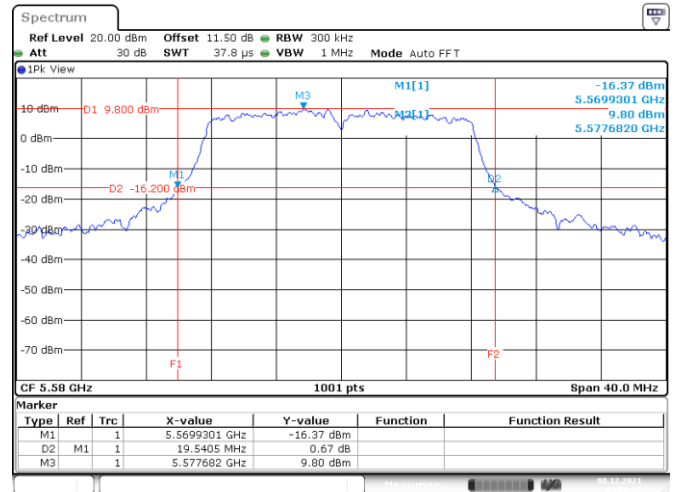

Channel 140

Date: 8.DEC.2021 03:16:09

<Chain 2>

802.11a
Channel 48

Date: 21.DEC.2021 04:01:33

Channel 52

Date: 8.DEC.2021 02:30:46

Channel 60

Date: 8.DEC.2021 02:55:14

Channel 64

Date: 8.DEC.2021 03:00:29

802.11a
Channel 100
Channel 116

Date: 8. DEC. 2021 03:04:00

Date: 8. DEC. 2021 03:09:07

Channel 140

Date: 8. DEC. 2021 03:14:47