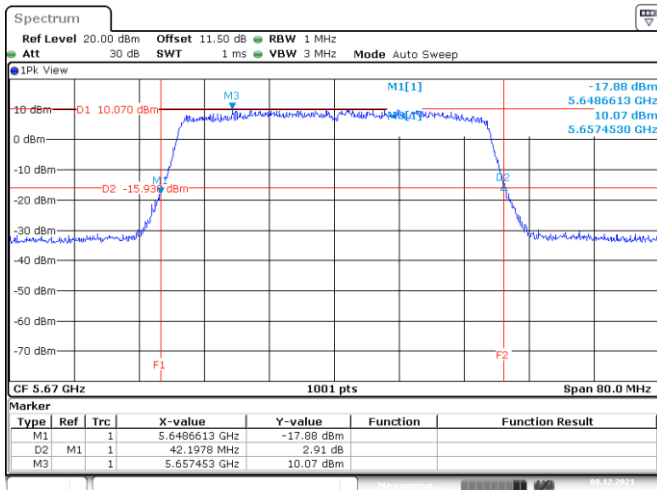

Channel 134

Date: 8.DEC.2021 09:25:52