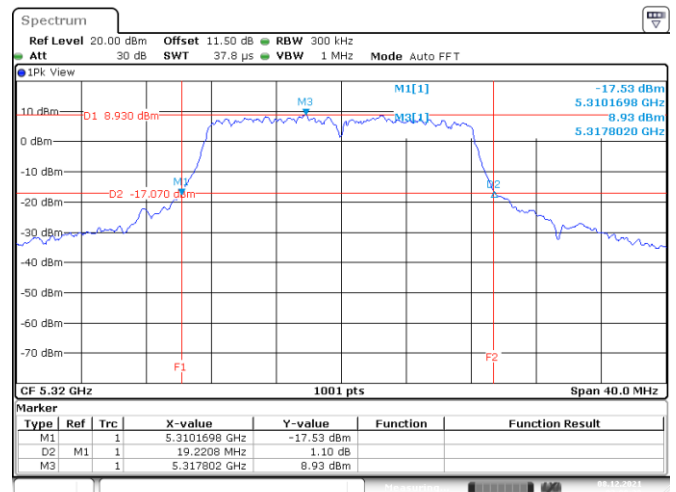

Channel 140

Date: 8.DEC.2021 03:16:09

<Chain 2>

802.11a
Channel 48

Date: 21.DEC.2021 04:01:33

Channel 52

Date: 8.DEC.2021 02:30:46

Channel 60

Date: 8.DEC.2021 02:55:14

Channel 64

Date: 8.DEC.2021 03:00:29

802.11a
Channel 100
Channel 116

Date: 8. DEC. 2021 03:04:00

Date: 8. DEC. 2021 03:09:07

Channel 140

Date: 8. DEC. 2021 03:14:47