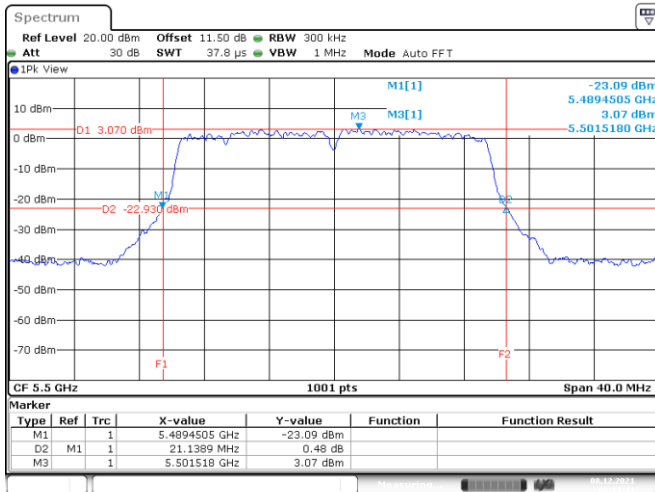

802.11ax HE20
Channel 48

Date: 8.DEC.2021 05:44:57

Channel 52

Date: 21.DEC.2021 00:53:28

Channel 60

Date: 8.DEC.2021 06:00:15

Channel 64

Date: 8.DEC.2021 06:07:34

802.11ax HE20
Channel 100
Channel 116

Date: 8.DEC.2021 06:11:41

Date: 8.DEC.2021 06:22:35

Channel 140

Date: 8.DEC.2021 06:27:29

<Chain 2>

802.11ax HE20
Channel 48

Date: 8.DEC.2021 05:46:30