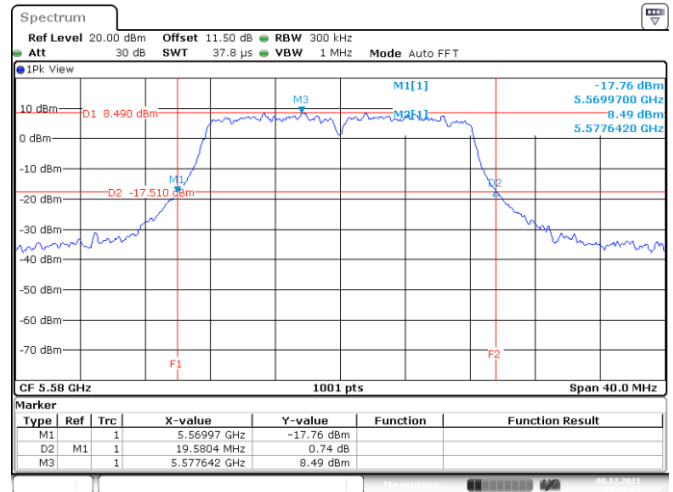

Date: 8.DEC.2021 02:56:12

Channel 64

Date: 8.DEC.2021 02:59:39

802.11a

Channel 100

Channel 116

Date: 8.DEC.2021 03:04:57

Date: 8.DEC.2021 03:08:19