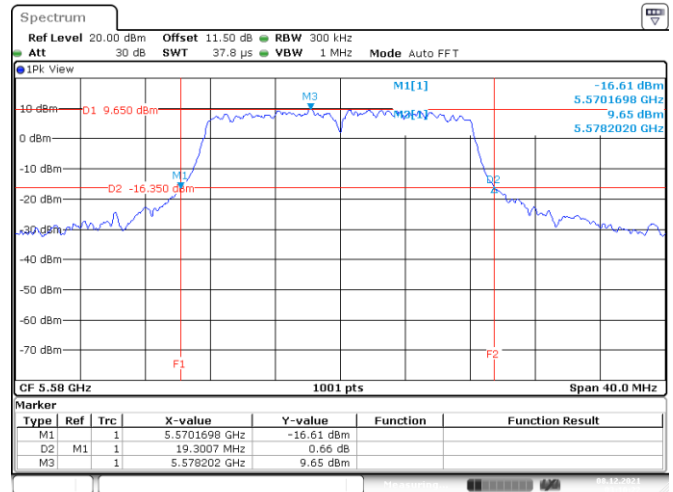

<Chain 3>

802.11a
Channel 48

Date: 21.DEC.2021 04:02:25

Channel 52

Date: 8.DEC.2021 02:29:23

Channel 60

Date: 8.DEC.2021 02:54:20

Channel 64

Date: 8.DEC.2021 03:01:26

802.11a
Channel 100
Channel 116

Date: 8.DEC.2021 03:03:04

Date: 8.DEC.2021 03:10:22

Channel 140

Date: 8.DEC.2021 03:13:32

802.11ax HE20

Band	Channel	Frequency (MHz)	26 dB Bandwidth (MHz)			
			Chain 0	Chain 1	Chain 2	Chain 3
U-NII-1	36	5180	21.42	21.98	22.26	21.74
	40	5200	21.30	21.46	21.46	21.26
	48	5240	21.62	21.26	21.10	21.42
U-NII-2A	52	5260	21.34	21.38	21.14	20.98
	60	5300	21.58	21.26	21.02	21.02
	64	5320	21.10	20.70	21.70	21.22
U-NII-2C	100	5500	21.22	21.14	21.18	20.90
	116	5580	21.06	21.30	20.90	20.82
	140	5700	21.22	21.14	20.90	21.02