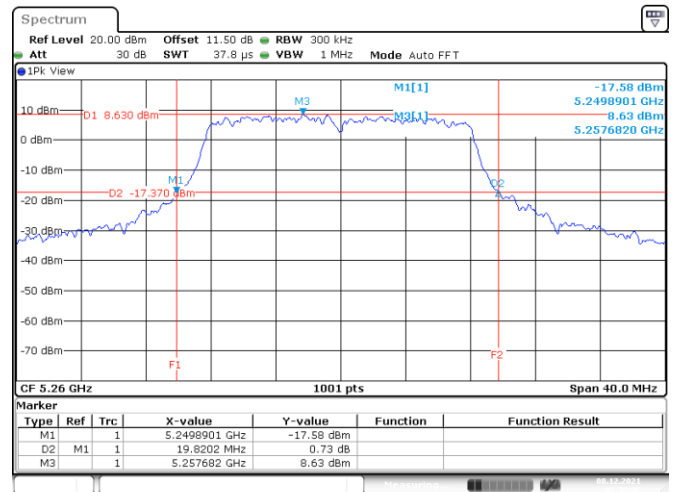

Channel 140

Date: 8.DEC.2021 03:16:09

<Chain 2>

802.11a
Channel 48

Date: 21.DEC.2021 04:01:33

Channel 52

Date: 8.DEC.2021 02:30:46

Channel 60

Date: 8.DEC.2021 02:55:14

Channel 64

Date: 8.DEC.2021 03:00:29

802.11a
Channel 100
Channel 116

Date: 8. DEC. 2021 03:04:00

Date: 8. DEC. 2021 03:09:07

Channel 140

Date: 8. DEC. 2021 03:14:47