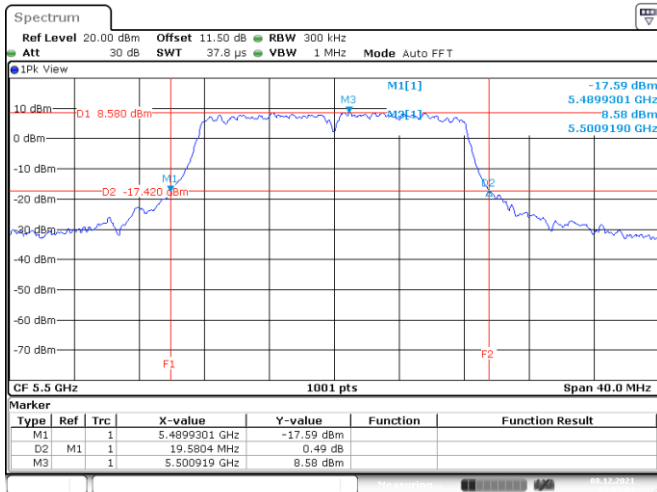

802.11a

Channel 100

Channel 116

Date: 8.DEC.2021 03:03:04