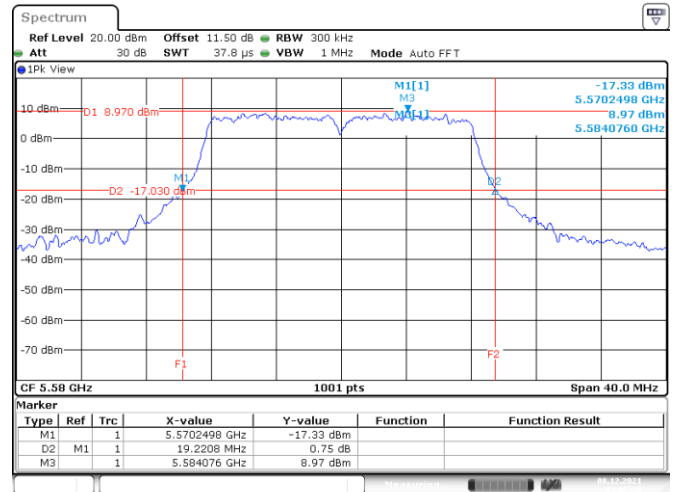

Date: 8.DEC.2021 03:07:30