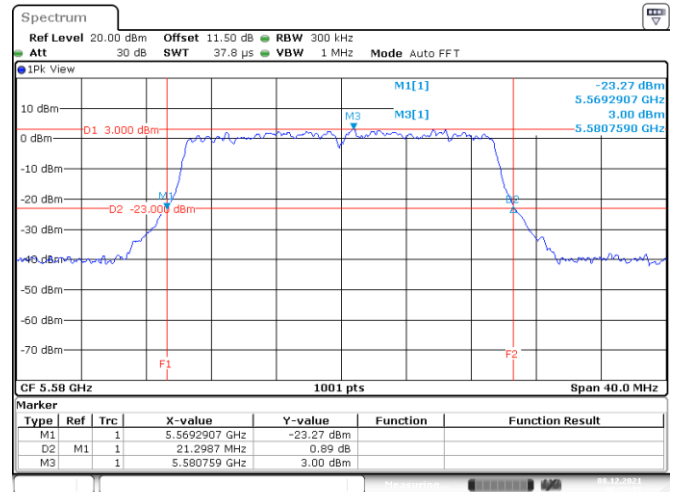

802.11ax HE20
Channel 48

Date: 8.DEC.2021 05:44:57

Channel 52

Date: 21.DEC.2021 00:53:28

Channel 60

Date: 8.DEC.2021 06:00:15

Channel 64

Date: 8.DEC.2021 06:07:34

802.11ax HE20
Channel 100
Channel 116

Date: 8.DEC.2021 06:11:41

Date: 8.DEC.2021 06:22:35

Channel 140

Date: 8.DEC.2021 06:27:29

<Chain 2>

802.11ax HE20
Channel 48

Date: 8.DEC.2021 05:46:30

Channel 52

Date: 21.DEC.2021 00:54:26

Channel 60

Date: 8.DEC.2021 06:01:42

Channel 64

Date: 8.DEC.2021 06:06:18

802.11ax HE20
Channel 100
Channel 116

Date: 8.DEC.2021 06:12:59