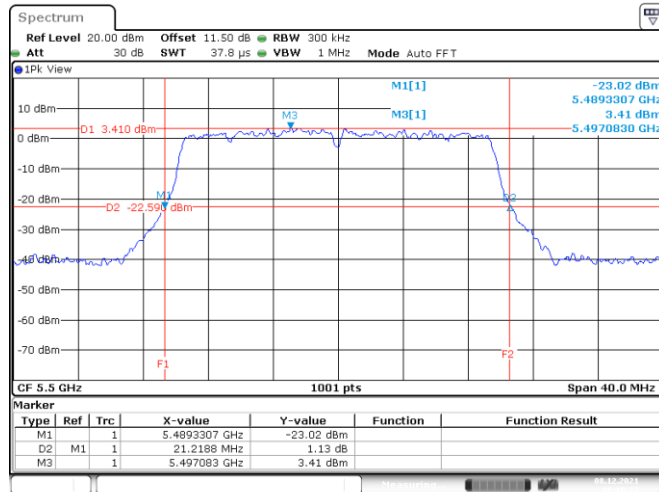

<Chain 0>

802.11ax HE20
Channel 48

Date: 8.DEC.2021 05:43:45

Channel 52

Date: 21.DEC.2021 00:51:40

Channel 60

Date: 8.DEC.2021 05:59:00

Channel 64

Date: 8.DEC.2021 06:08:53

802.11ax HE20
Channel 100

Date: 8. DEC. 2021 06:10:27

Channel 116

Date: 8. DEC. 2021 06:20:41

Channel 140

Date: 8. DEC. 2021 06:28:45

<Chain 1>