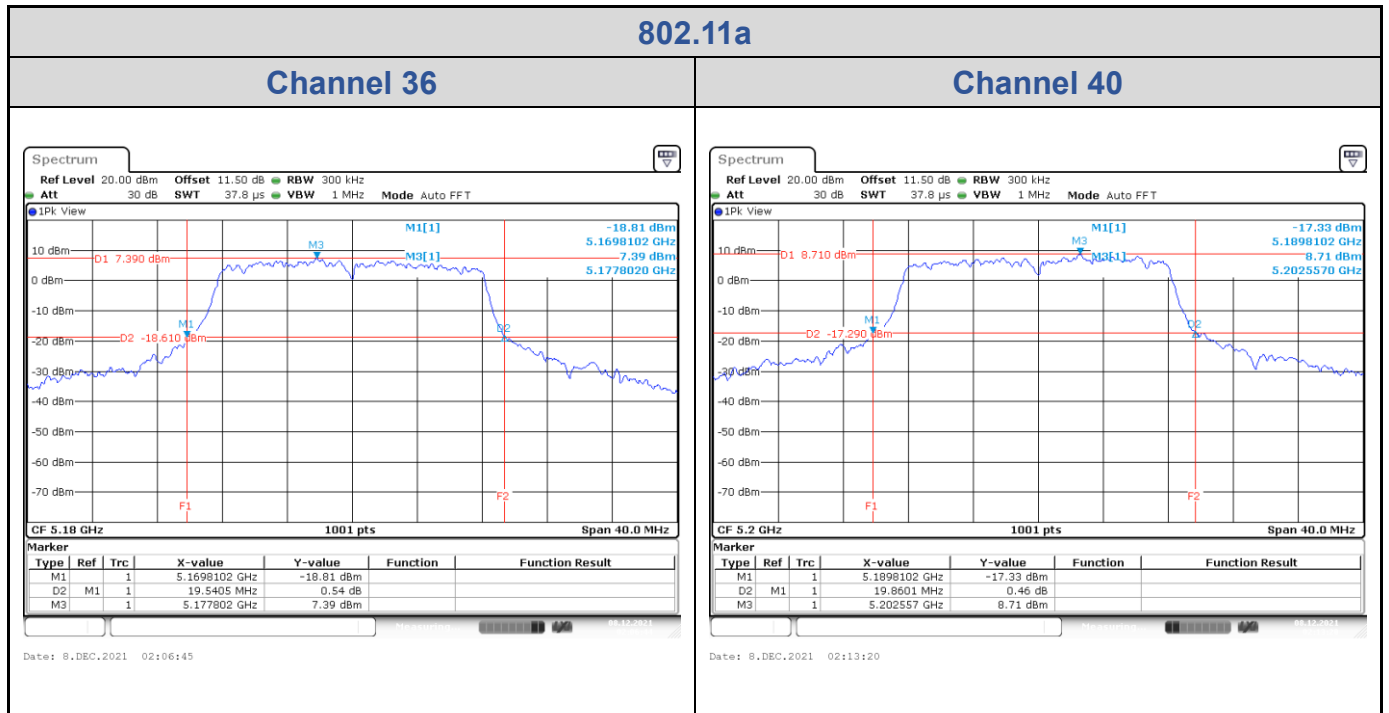

Date: 8.DEC.2021 02:56:12

Channel 64

Date: 8.DEC.2021 02:59:39

802.11a

Channel 100

Channel 116

Date: 8.DEC.2021 03:04:57

Date: 8.DEC.2021 03:08:19

Channel 140

Date: 8.DEC.2021 03:16:09

<Chain 2>

802.11a
Channel 48

Date: 21.DEC.2021 04:01:33

Channel 52

Date: 8.DEC.2021 02:30:46

Channel 60