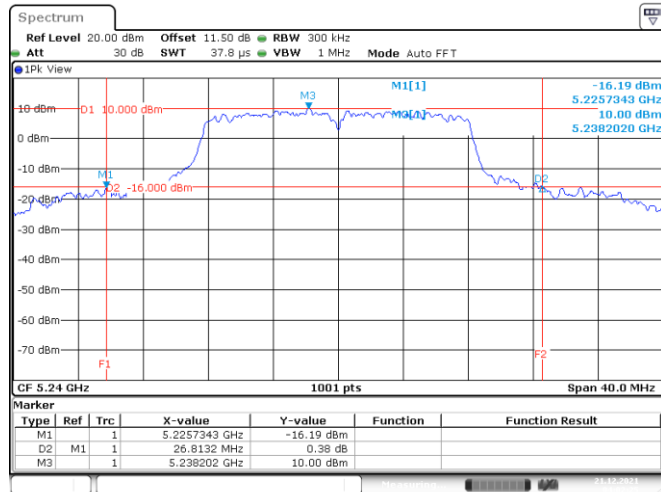

Date: 8.DEC.2021 02:55:14

Channel 64

Date: 8.DEC.2021 03:00:29

802.11a
Channel 100
Channel 116

Date: 8. DEC. 2021 03:04:00

Date: 8. DEC. 2021 03:09:07

Channel 140

Date: 8. DEC. 2021 03:14:47

<Chain 3>

802.11a
Channel 48

Date: 21.DEC.2021 04:02:25

Channel 52

Date: 8.DEC.2021 02:29:23

Channel 60

Date: 8.DEC.2021 02:54:20

Channel 64