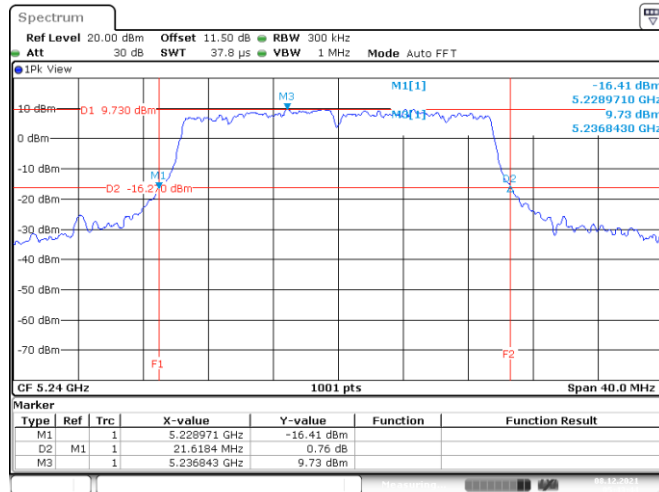

Date: 8.DEC.2021 03:01:26

802.11a
Channel 100
Channel 116

Date: 8.DEC.2021 03:03:04

Date: 8.DEC.2021 03:10:22

Channel 140

Date: 8.DEC.2021 03:13:32

802.11ax HE20

Band	Channel	Frequency (MHz)	26 dB Bandwidth (MHz)			
			Chain 0	Chain 1	Chain 2	Chain 3
U-NII-1	36	5180	21.42	21.98	22.26	21.74
	40	5200	21.30	21.46	21.46	21.26
	48	5240	21.62	21.26	21.10	21.42
U-NII-2A	52	5260	21.34	21.38	21.14	20.98
	60	5300	21.58	21.26	21.02	21.02
	64	5320	21.10	20.70	21.70	21.22
U-NII-2C	100	5500	21.22	21.14	21.18	20.90
	116	5580	21.06	21.30	20.90	20.82
	140	5700	21.22	21.14	20.90	21.02

<Chain 0>

802.11ax HE20
Channel 48

Date: 8.DEC.2021 05:43:45

Channel 52

Date: 21.DEC.2021 00:51:40

Channel 60

Date: 8.DEC.2021 05:59:00

Channel 64