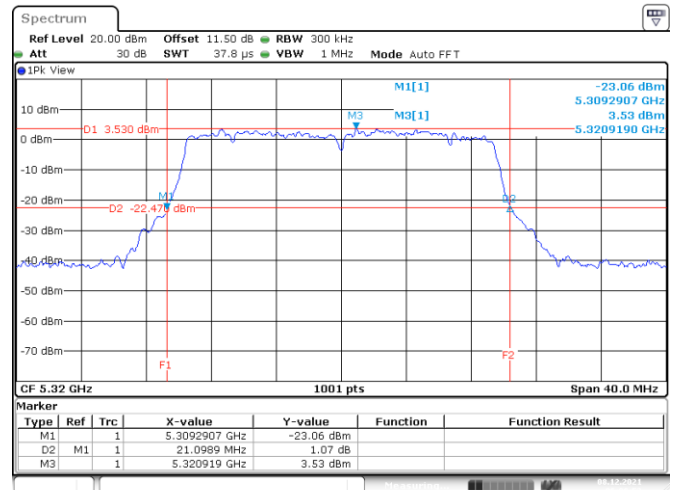

<Chain 0>

802.11ax HE20
Channel 48

Date: 8.DEC.2021 05:43:45

Channel 52

Date: 21.DEC.2021 00:51:40

Channel 60

Date: 8.DEC.2021 05:59:00

Channel 64

Date: 8.DEC.2021 06:08:53

802.11ax HE20
Channel 100

Date: 8. DEC. 2021 06:10:27

Channel 116

Date: 8. DEC. 2021 06:20:41

Channel 140

Date: 8. DEC. 2021 06:28:45

<Chain 1>