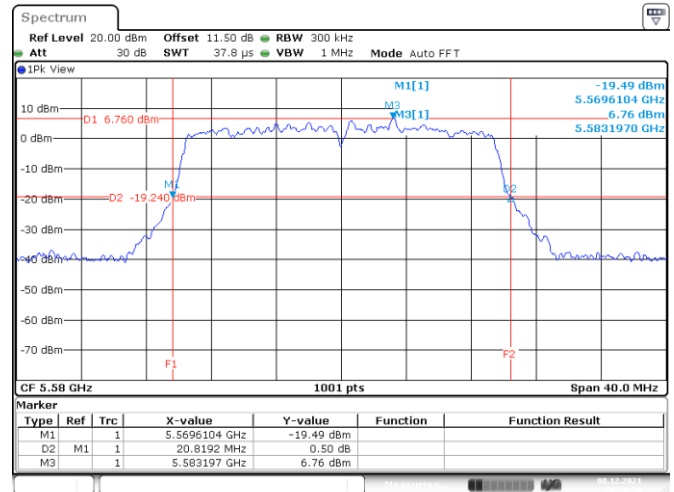

Date: 8.DEC.2021 06:18:10

Channel 140

Date: 8.DEC.2021 06:26:13

<Chain 3>

802.11ax HE20
Channel 48

Date: 8. DEC. 2021 05:47:47

Channel 52

Date: 21. DEC. 2021 00:55:20

Channel 60

Date: 8. DEC. 2021 06:03:02

Channel 64

Date: 8. DEC. 2021 06:04:58

802.11ax HE20
Channel 100
Channel 116

Date: 8.DEC.2021 06:14:24

Date: 8.DEC.2021 06:16:51

Channel 140