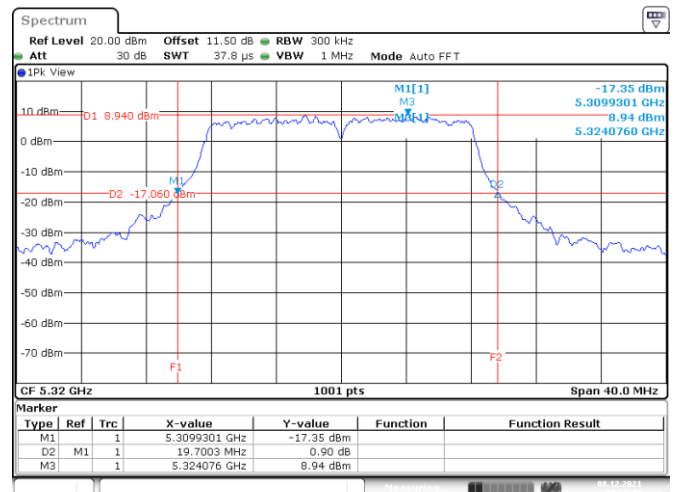

Appendix A: Test Results of Conducted Test

Test Result of 26 dB Bandwidth

802.11a

Band	Channel	Frequency (MHz)	26 dB Bandwidth (MHz)			
			Chain 0	Chain 1	Chain 2	Chain 3
U-NII-1	36	5180	19.34	19.90	19.54	19.18
	40	5200	19.34	19.26	19.86	19.26
	48	5240	22.34	24.58	34.17	26.81
U-NII-2A	52	5260	19.34	19.98	19.82	19.46
	60	5300	19.34	19.10	19.94	19.54
	64	5320	19.70	19.54	19.22	20.30
U-NII-2C	100	5500	19.46	19.58	19.66	19.58
	116	5580	19.22	19.58	19.54	19.30
	140	5700	19.46	19.30	19.58	19.34

<Chain 0>

802.11a
Channel 48

Channel 52

Channel 60

Channel 64

802.11a
Channel 100
Channel 116

Date: 8.DEC.2021 03:06:03

Date: 8.DEC.2021 03:07:30