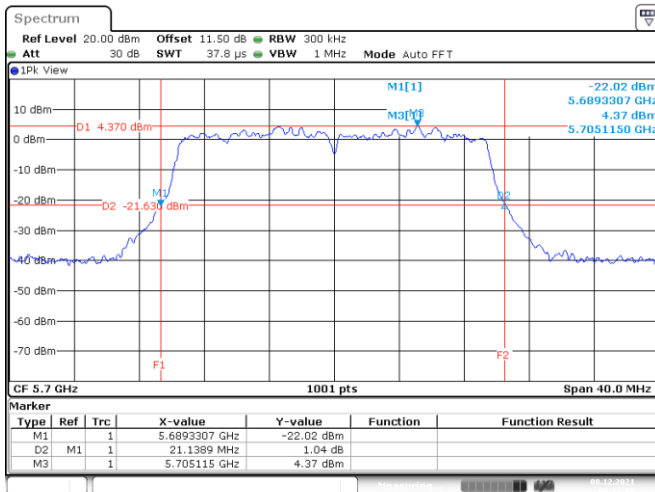

802.11ax HE20
Channel 48

Date: 8.DEC.2021 05:44:57

Channel 52

Date: 21.DEC.2021 00:53:28

Channel 60

Date: 8.DEC.2021 06:00:15

Channel 64

Date: 8.DEC.2021 06:07:34

802.11ax HE20
Channel 100
Channel 116

Date: 8.DEC.2021 06:11:41

Date: 8.DEC.2021 06:22:35

Channel 140

Date: 8.DEC.2021 06:27:29

<Chain 2>

802.11ax HE20
Channel 48

Date: 8.DEC.2021 05:46:30

Channel 52

Date: 21.DEC.2021 00:54:26

Channel 60

Date: 8.DEC.2021 06:01:42

Channel 64

Date: 8.DEC.2021 06:06:18

802.11ax HE20
Channel 100
Channel 116

Date: 8.DEC.2021 06:12:59