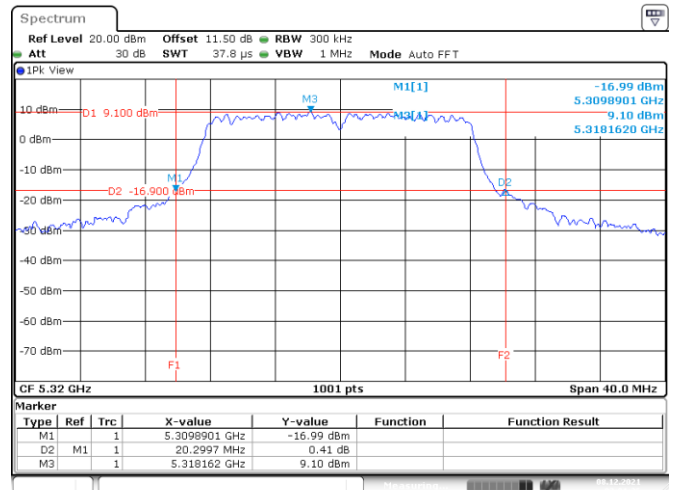

<Chain 3>

802.11a
Channel 48

Date: 21.DEC.2021 04:02:25

Channel 52

Date: 8.DEC.2021 02:29:23

Channel 60

Date: 8.DEC.2021 02:54:20

Channel 64