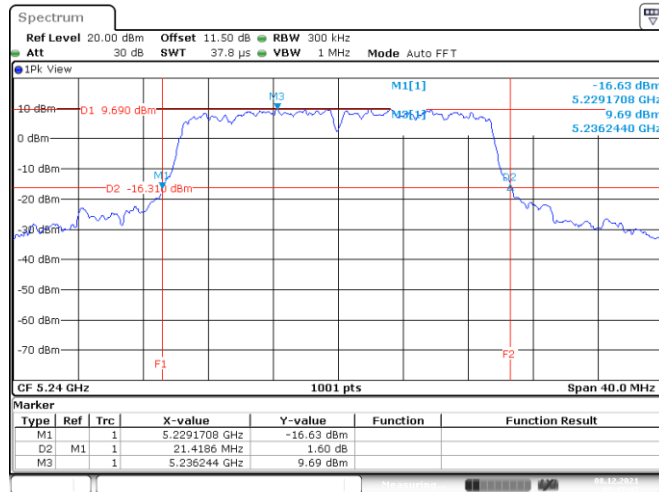

802.11ax HE20
Channel 100
Channel 116

Date: 8.DEC.2021 06:11:41

Date: 8.DEC.2021 06:22:35

Channel 140

Date: 8.DEC.2021 06:27:29

<Chain 2>

802.11ax HE20
Channel 48

Date: 8.DEC.2021 05:46:30

Channel 52

Date: 21.DEC.2021 00:54:26

Channel 60

Date: 8.DEC.2021 06:01:42

Channel 64

Date: 8.DEC.2021 06:06:18

802.11ax HE20
Channel 100
Channel 116

Date: 8.DEC.2021 06:12:59

Date: 8.DEC.2021 06:18:10

Channel 140

Date: 8.DEC.2021 06:26:13

<Chain 3>

802.11ax HE20
Channel 48

Date: 8. DEC. 2021 05:47:47

Channel 52

Date: 21. DEC. 2021 00:55:20