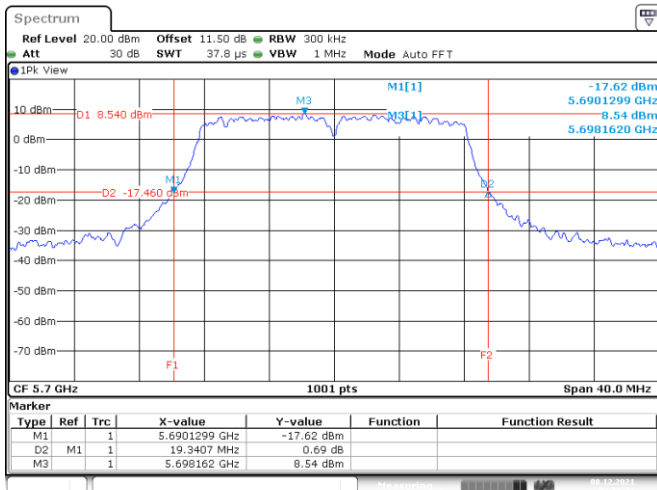

Channel 140

Date: 8.DEC.2021 03:13:32