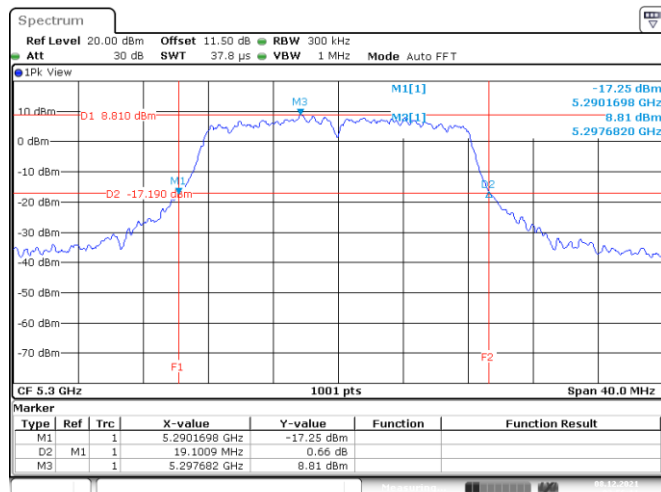

Channel 140

Date: 8.DEC.2021 03:16:57

<Chain 1>

802.11a
Channel 48

Date: 21.DEC.2021 04:00:46

Channel 52

Date: 8.DEC.2021 02:32:01

Channel 60

Date: 8.DEC.2021 02:56:12

Channel 64

Date: 8.DEC.2021 02:59:39

802.11a

Channel 100

Channel 116

Date: 8.DEC.2021 03:04:57

Date: 8.DEC.2021 03:08:19