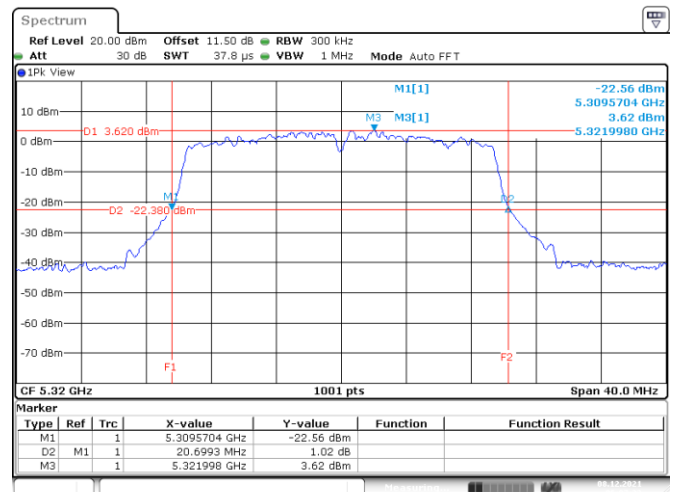

Date: 8.DEC.2021 06:08:53

802.11ax HE20
Channel 100

Date: 8. DEC. 2021 06:10:27

Channel 116

Date: 8. DEC. 2021 06:20:41

Channel 140

Date: 8. DEC. 2021 06:28:45

<Chain 1>

802.11ax HE20
Channel 48

Date: 8.DEC.2021 05:44:57

Channel 52

Date: 21.DEC.2021 00:53:28

Channel 60

Date: 8.DEC.2021 06:00:15

Channel 64

Date: 8.DEC.2021 06:07:34

802.11ax HE20
Channel 100
Channel 116

Date: 8.DEC.2021 06:11:41

Date: 8.DEC.2021 06:22:35

Channel 140

Date: 8.DEC.2021 06:27:29

<Chain 2>

802.11ax HE20
Channel 48

Date: 8.DEC.2021 05:46:30

Channel 52

Date: 21.DEC.2021 00:54:26

Channel 60

Date: 8.DEC.2021 06:01:42

Channel 64

Date: 8.DEC.2021 06:06:18

802.11ax HE20
Channel 100
Channel 116

Date: 8.DEC.2021 06:12:59