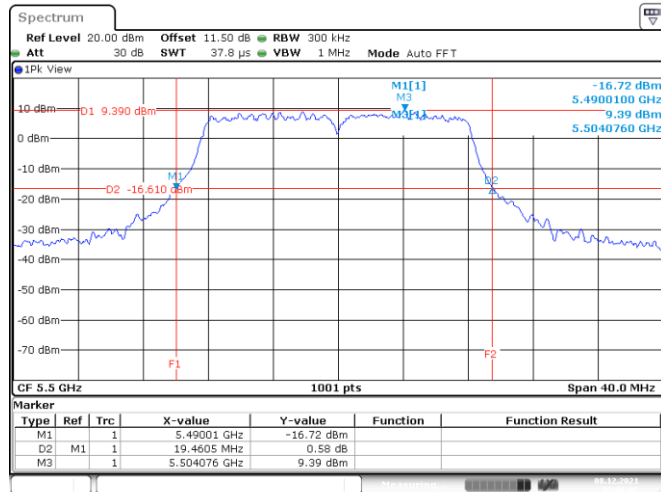

802.11a

Channel 100

Channel 116

Date: 8.DEC.2021 03:06:03