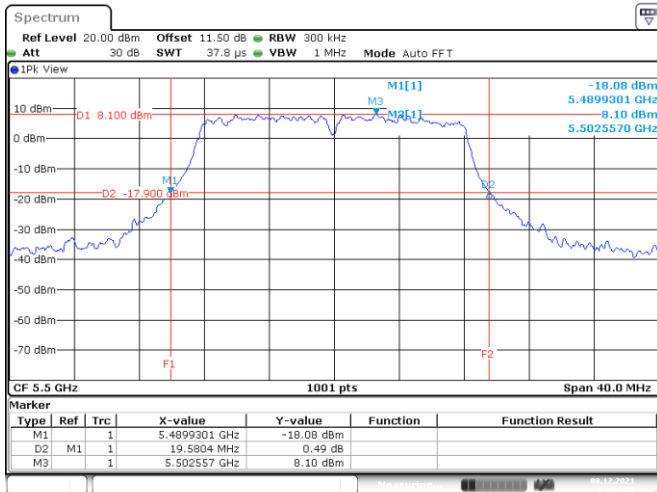

Date: 8.DEC.2021 02:56:12

Channel 64

Date: 8.DEC.2021 02:59:39

802.11a

Channel 100

Channel 116

Date: 8.DEC.2021 03:04:57

Date: 8.DEC.2021 03:08:19