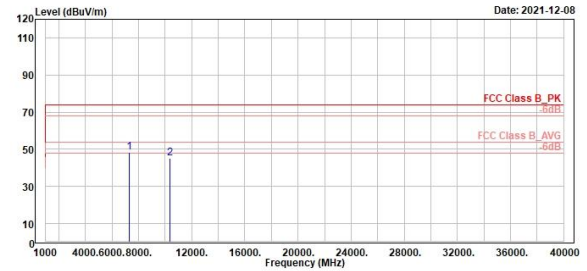

Freq	Level	Read Level	Factor	Limit Line	Over Limit	APos	TPos	Remark	Pol/Phase	Note
MHz	dBuV/m	dBuV	dB/m	dBuV/m	dB	cm	deg			
1	7311.00	48.44	55.69	-7.25	74.00	-25.56	300	11 Peak	Vertical	
2	10380.00	45.08	48.57	-3.49	74.00	-28.92	400	339 Peak	Vertical