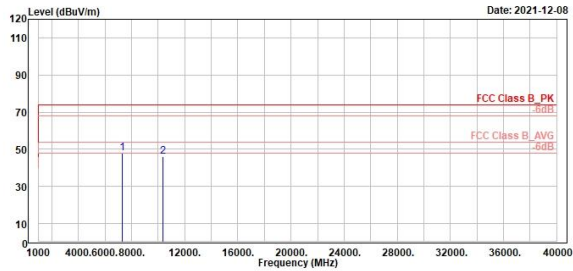

Spurious Emissions, Tx Mode, 1GHz ~ 40GHz

WLAN_802.11ax HE40 5190MHz + WLAN 802.11b 2437MHz

(Horizontal) Peak

(Vertical) Peak

Freq	Level	Read Level	Factor	Limit Line	Over Limit	APos	TPos	Remark	Pol/Phase	Note
MHz	dBuV/m	dBuV	dB/m	dBuV/m	dB	cm	deg			
1	7311.00	48.09	55.34	-7.25	74.00	-25.91	200	308 Peak	Horizontal	
2	10380.00	46.24	49.73	-3.49	74.00	-27.76	200	38 Peak	Horizontal