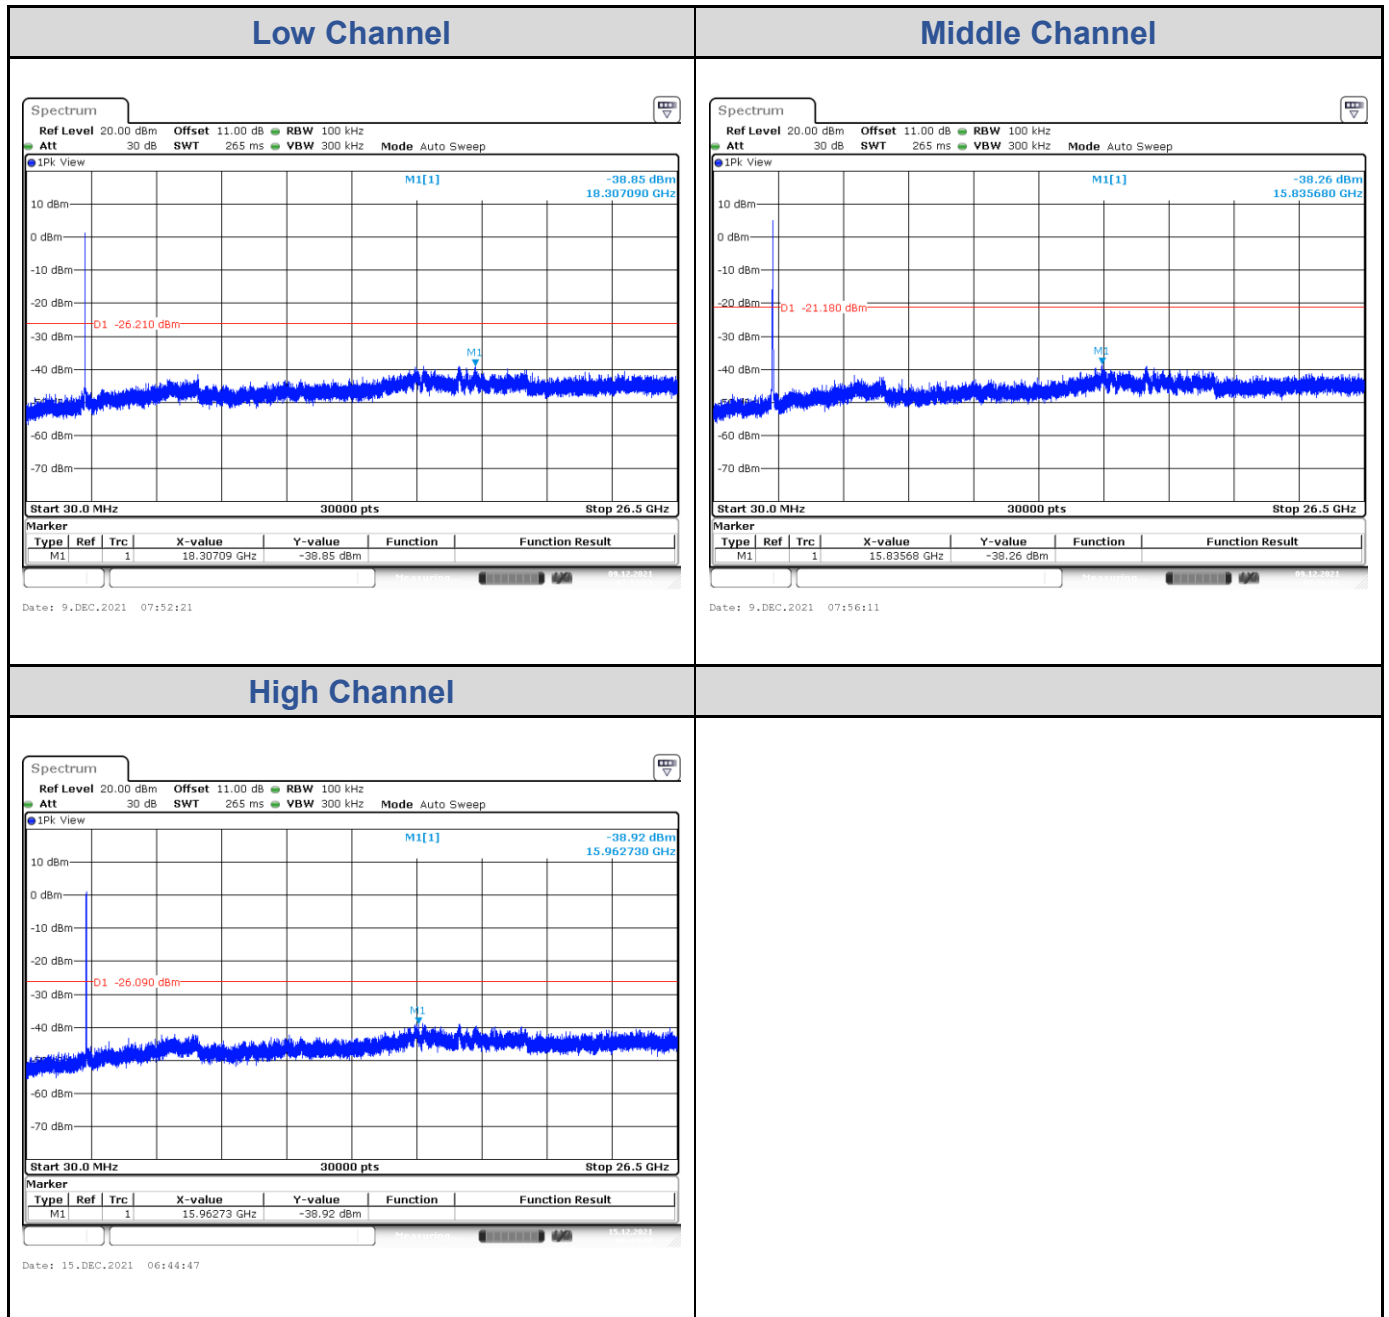

<Chain 0>

<Chain 1>

<Chain 2>

<Chain 3>

Test Result of Conducted Spurious Emissions

802.11b: 4TX

<Chain 0>

<Chain 1>

<Chain 2>

<Chain 3>

802.11g: 4TX

<Chain 0>

<Chain 1>

<Chain 2>

<Chain 3>

802.11ax HE20: 4TX

<Chain 0>

<Chain 1>

<Chain 2>

<Chain 3>

802.11ax HE40: 4TX

<Chain 0>

<Chain 1>

<Chain 2>

<Chain 3>

Test Result of Conducted Bandedge, Tx Mode

802.11b: 4TX
<Chain 0>

<Chain 1>

<Chain 2>

<Chain 3>

802.11g: 4TX
<Chain 0>

<Chain 1>