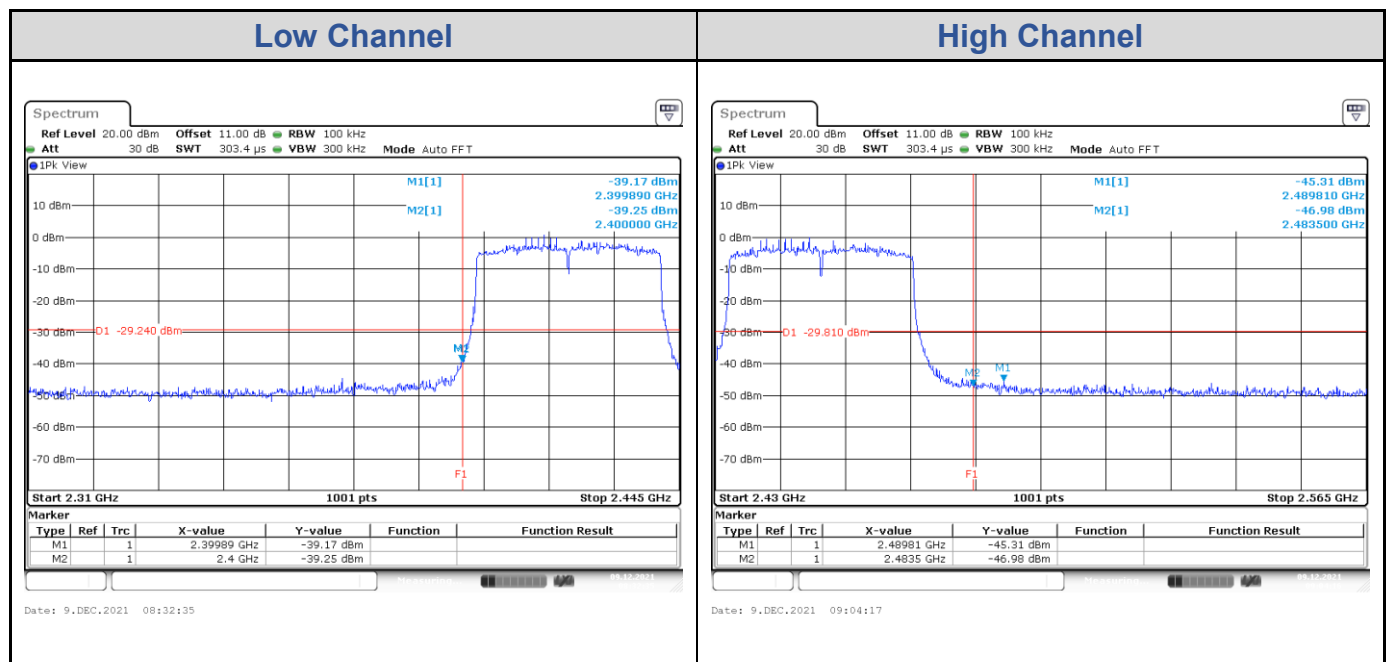

<Chain 0>

<Chain 1>

<Chain 2>

<Chain 3>

Test Result of Conducted Spurious Emissions

802.11b: 4TX

<Chain 0>

<Chain 1>

<Chain 3>

Test Result of Conducted Bandedge, Tx Mode

802.11b: 4TX
<Chain 0>

<Chain 1>

<Chain 2>

<Chain 3>

802.11g: 4TX
<Chain 0>

<Chain 1>

<Chain 2>

<Chain 3>

802.11ax HE20: 4TX
<Chain 0>

<Chain 1>

<Chain 2>

<Chain 3>

802.11ax HE40: 4TX
<Chain 0>

<Chain 1>