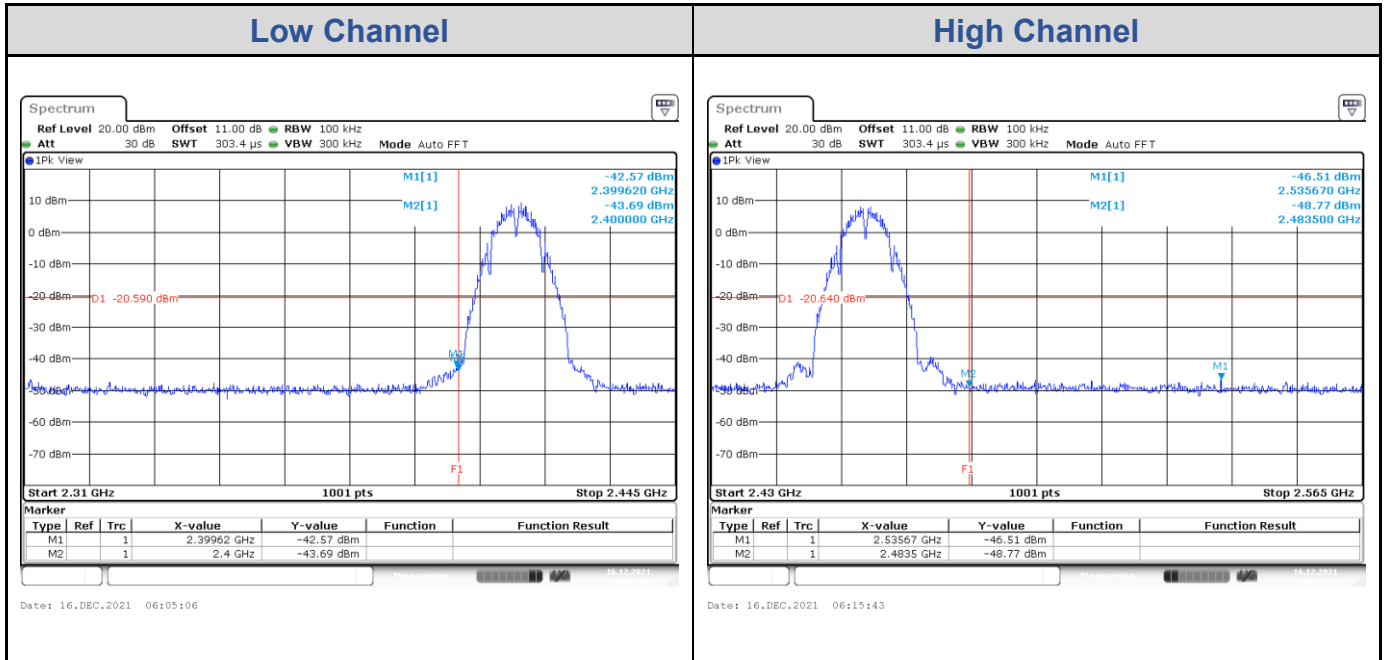

<Chain 0>

<Chain 1>

<Chain 2>

<Chain 3>

Test Result of Conducted Spurious Emissions

802.11b: 4TX

<Chain 0>

<Chain 1>

<Chain 0>

<Chain 1>

<Chain 2>

<Chain 3>

802.11ax HE40: 4TX

<Chain 0>

<Chain 1>

<Chain 2>

<Chain 3>

Test Result of Conducted Bandedge, Tx Mode

802.11b: 4TX
<Chain 0>

<Chain 1>

<Chain 2>

<Chain 3>

802.11g: 4TX
<Chain 0>

<Chain 1>