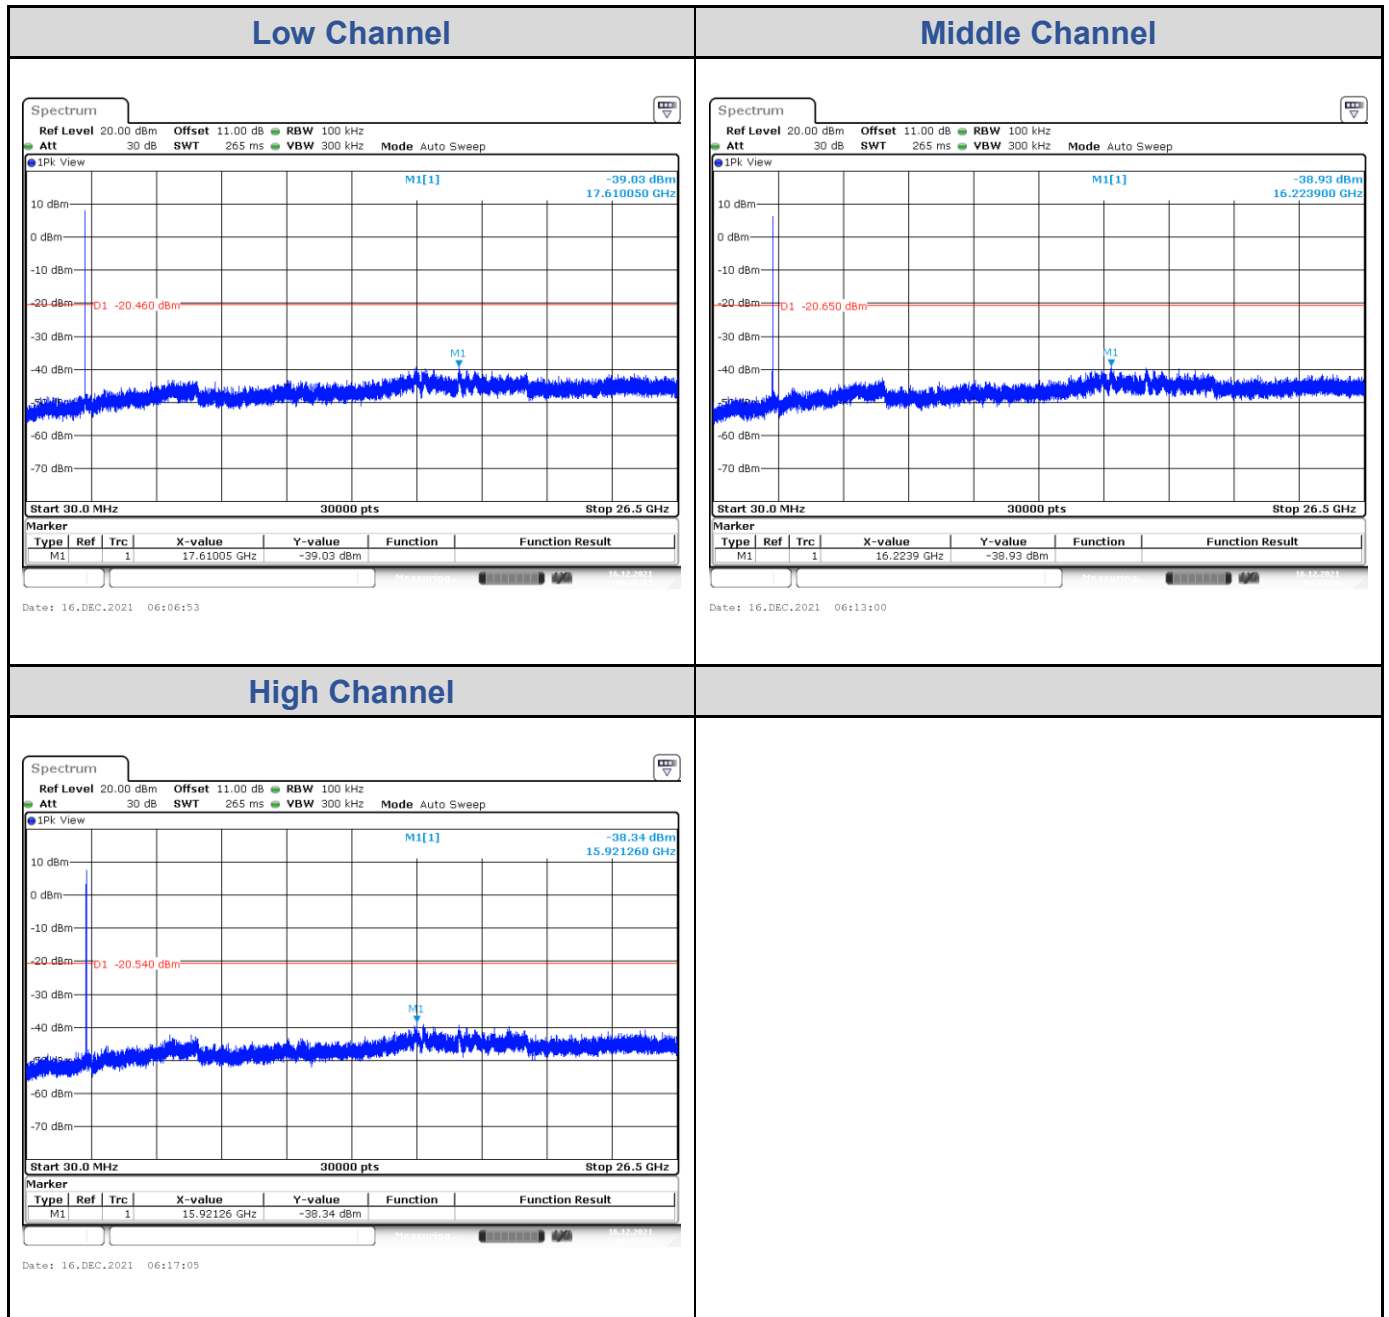

<Chain 0>

<Chain 1>

<Chain 2>

<Chain 3>

Test Result of Conducted Spurious Emissions

802.11b: 4TX

<Chain 0>

<Chain 1>

<Chain 2>

<Chain 3>

802.11g: 4TX

<Chain 0>

<Chain 1>

<Chain 2>

<Chain 3>

802.11ax HE20: 4TX