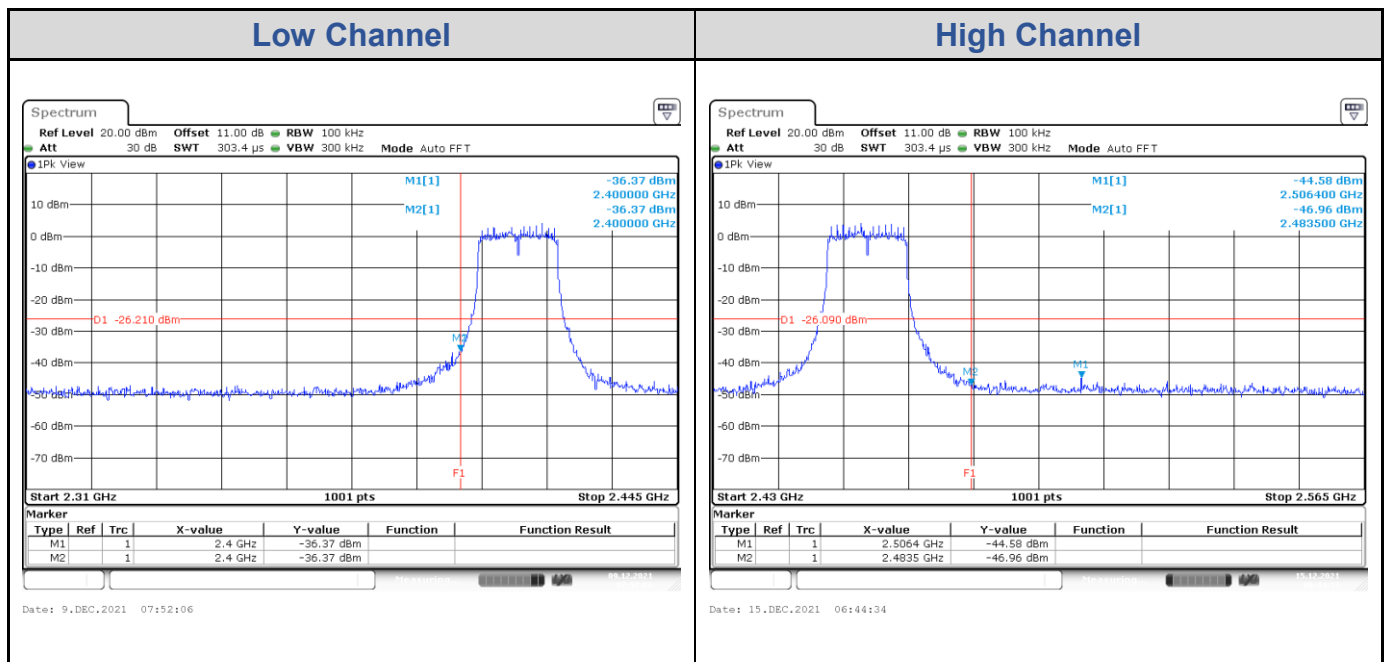

<Chain 0>

<Chain 1>

<Chain 2>

<Chain 3>

Test Result of Conducted Spurious Emissions

802.11b: 4TX

<Chain 0>

<Chain 1>

<Chain 3>

Test Result of Conducted Bandedge, Tx Mode

802.11b: 4TX
<Chain 0>

<Chain 1>

<Chain 2>

<Chain 3>

802.11g: 4TX
<Chain 0>

<Chain 1>

<Chain 2>

<Chain 3>

802.11ax HE20: 4TX
<Chain 0>

<Chain 1>

<Chain 2>

<Chain 3>

802.11ax HE40: 4TX
<Chain 0>

<Chain 1>