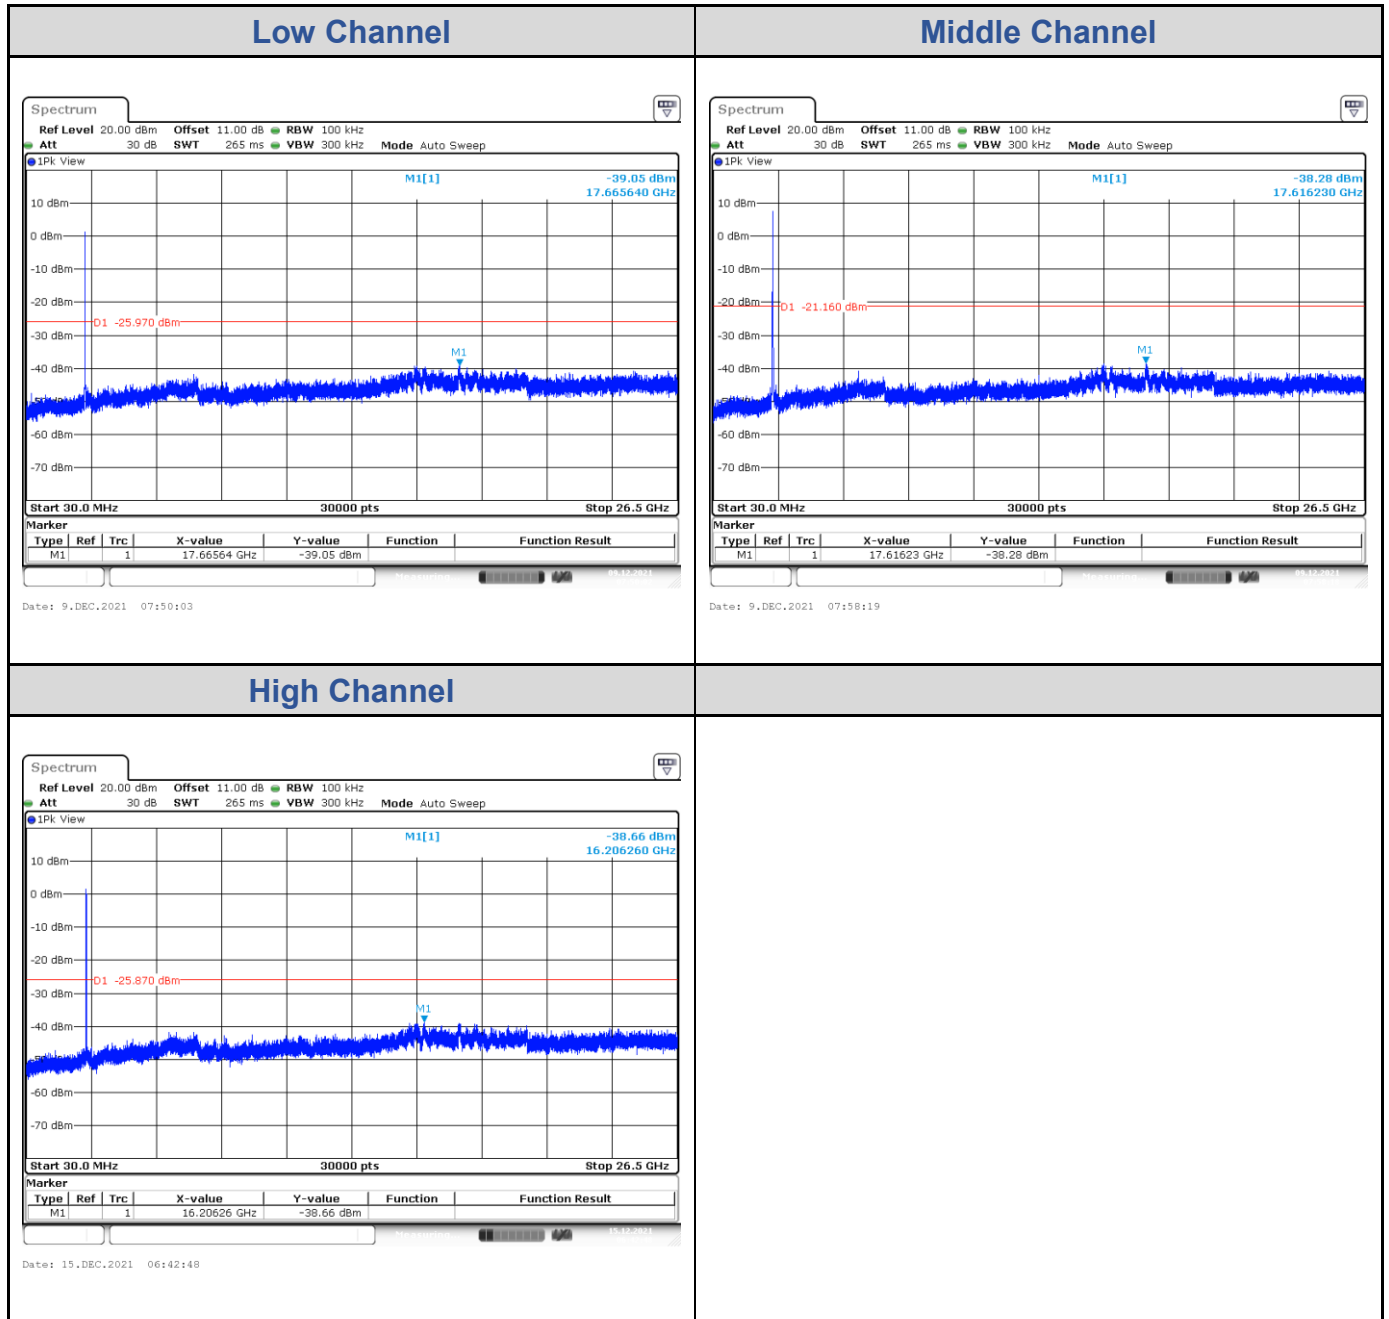

<Chain 0>

<Chain 1>

<Chain 2>

<Chain 3>

Test Result of Conducted Spurious Emissions

802.11b: 4TX

<Chain 0>

<Chain 1>

<Chain 2>

<Chain 3>

802.11g: 4TX

<Chain 0>

<Chain 1>

<Chain 2>

<Chain 3>

802.11ax HE20: 4TX

<Chain 0>

<Chain 1>

<Chain 2>

<Chain 3>

802.11ax HE40: 4TX

<Chain 0>

<Chain 1>

<Chain 2>

<Chain 3>

Test Result of Conducted Bandedge, Tx Mode

802.11b: 4TX
<Chain 0>

<Chain 1>

<Chain 2>

<Chain 3>

802.11g: 4TX
<Chain 0>

<Chain 1>