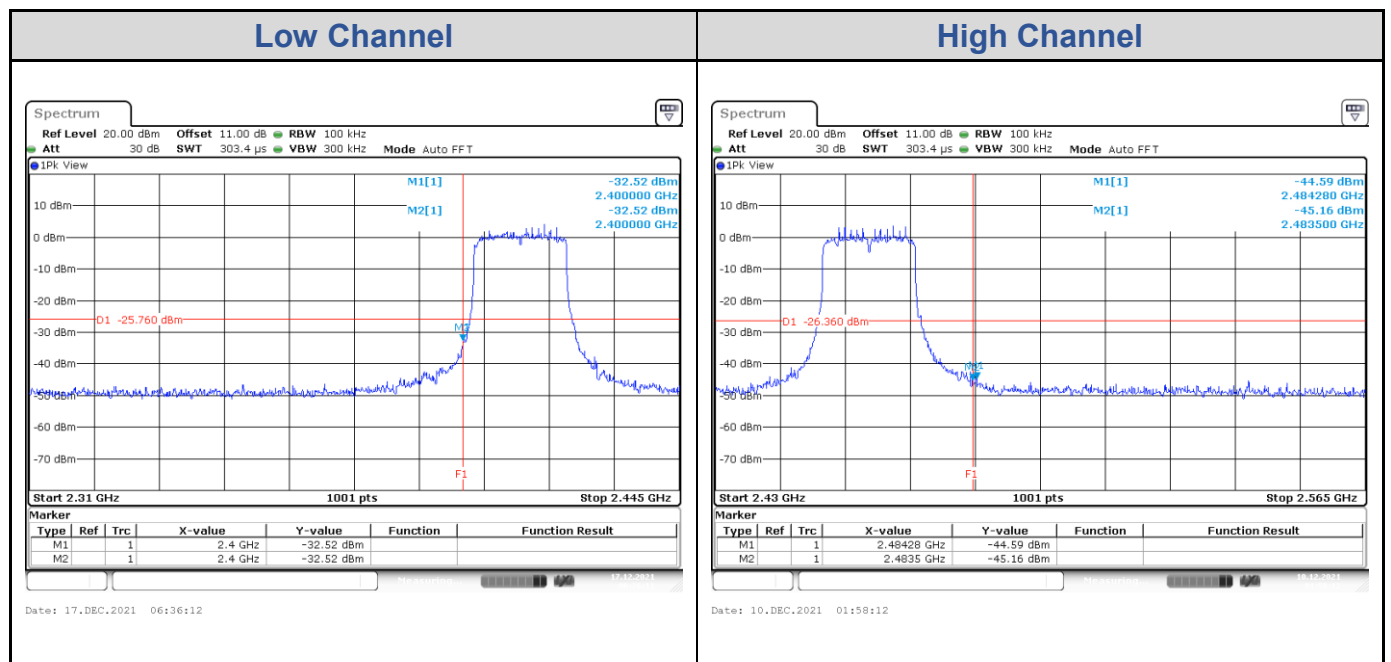

<Chain 0>

<Chain 1>

<Chain 2>

<Chain 3>

Test Result of Conducted Spurious Emissions

802.11b: 4TX

<Chain 0>

<Chain 1>

<Chain 3>

Test Result of Conducted Bandedge, Tx Mode

802.11b: 4TX
<Chain 0>

<Chain 1>

<Chain 2>

<Chain 3>

802.11g: 4TX
<Chain 0>

<Chain 1>

<Chain 2>

<Chain 3>

802.11ax HE20: 4TX
<Chain 0>

<Chain 1>

<Chain 2>

<Chain 3>

802.11ax HE40: 4TX
<Chain 0>

<Chain 1>