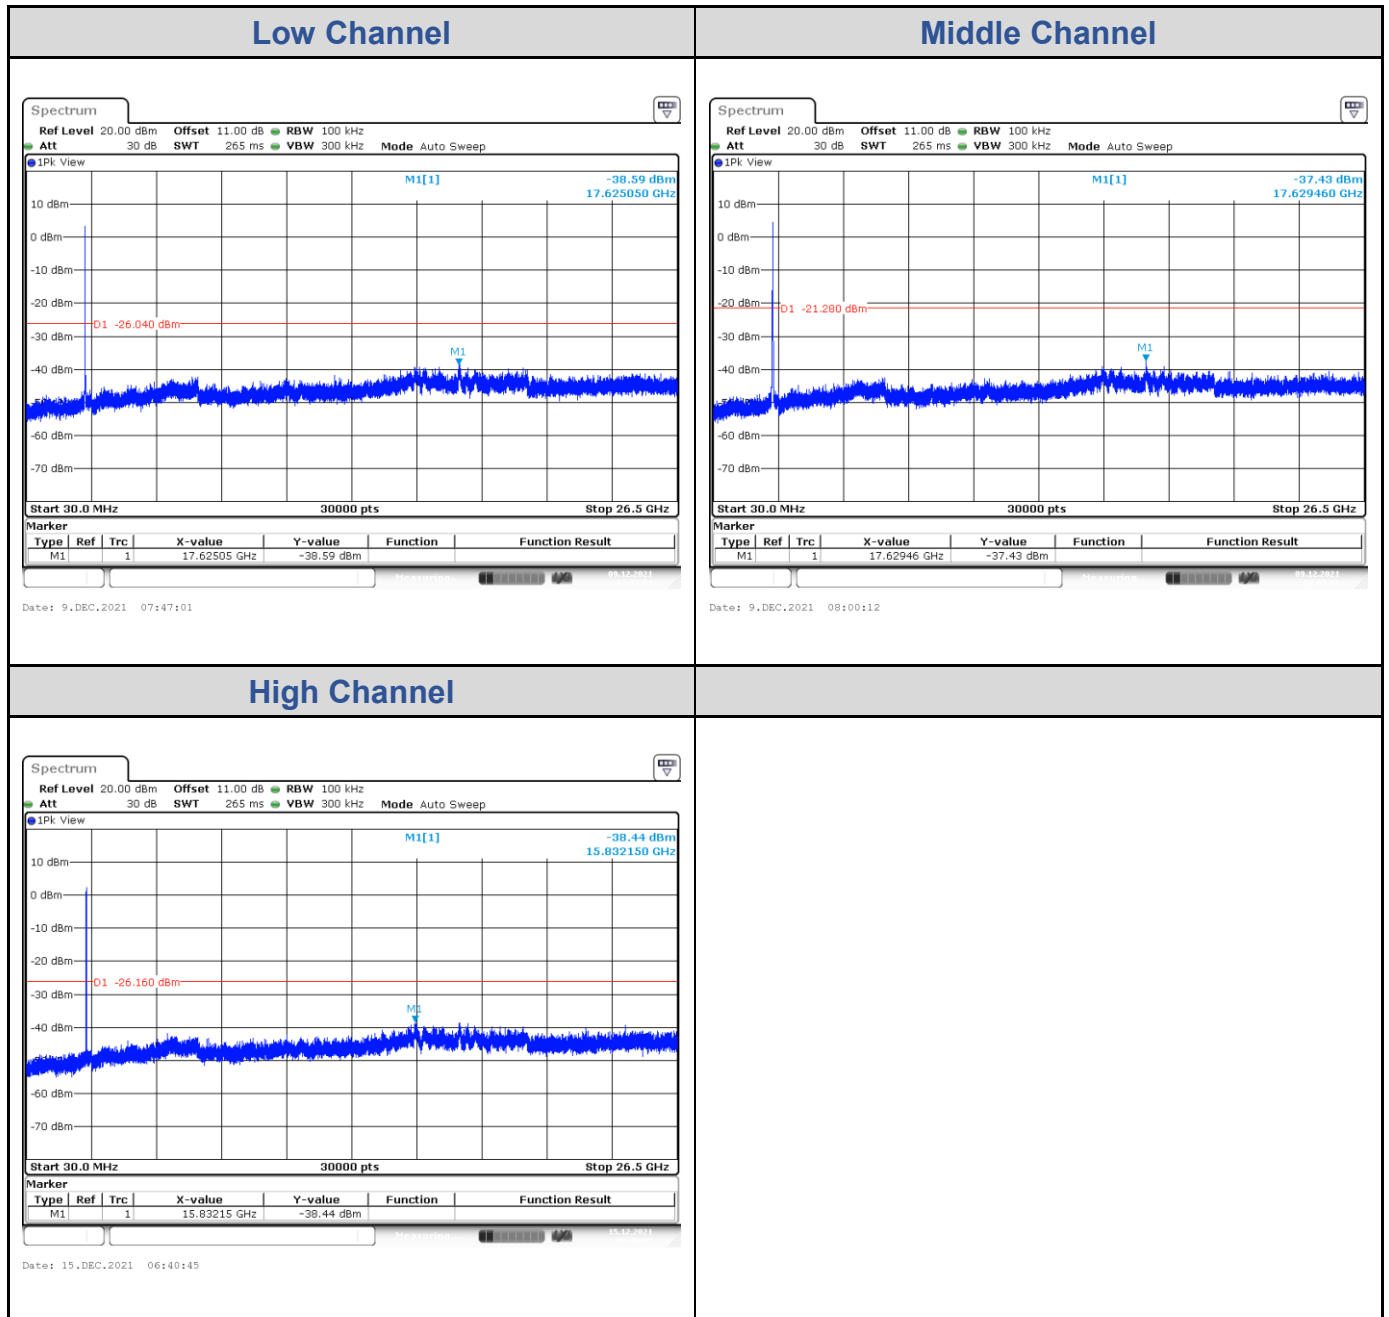

<Chain 0>

<Chain 1>

<Chain 2>

<Chain 3>

Test Result of Conducted Spurious Emissions

802.11b: 4TX

<Chain 0>

<Chain 1>

<Chain 2>

<Chain 3>

802.11g: 4TX

<Chain 0>

<Chain 1>

<Chain 2>

<Chain 3>

802.11ax HE20: 4TX

<Chain 0>

<Chain 1>

<Chain 2>

<Chain 3>

802.11ax HE40: 4TX

<Chain 0>

<Chain 1>

<Chain 2>

<Chain 3>

Test Result of Conducted Bandedge, Tx Mode

802.11b: 4TX
<Chain 0>

<Chain 1>

<Chain 2>

<Chain 3>

802.11g: 4TX
<Chain 0>

<Chain 1>