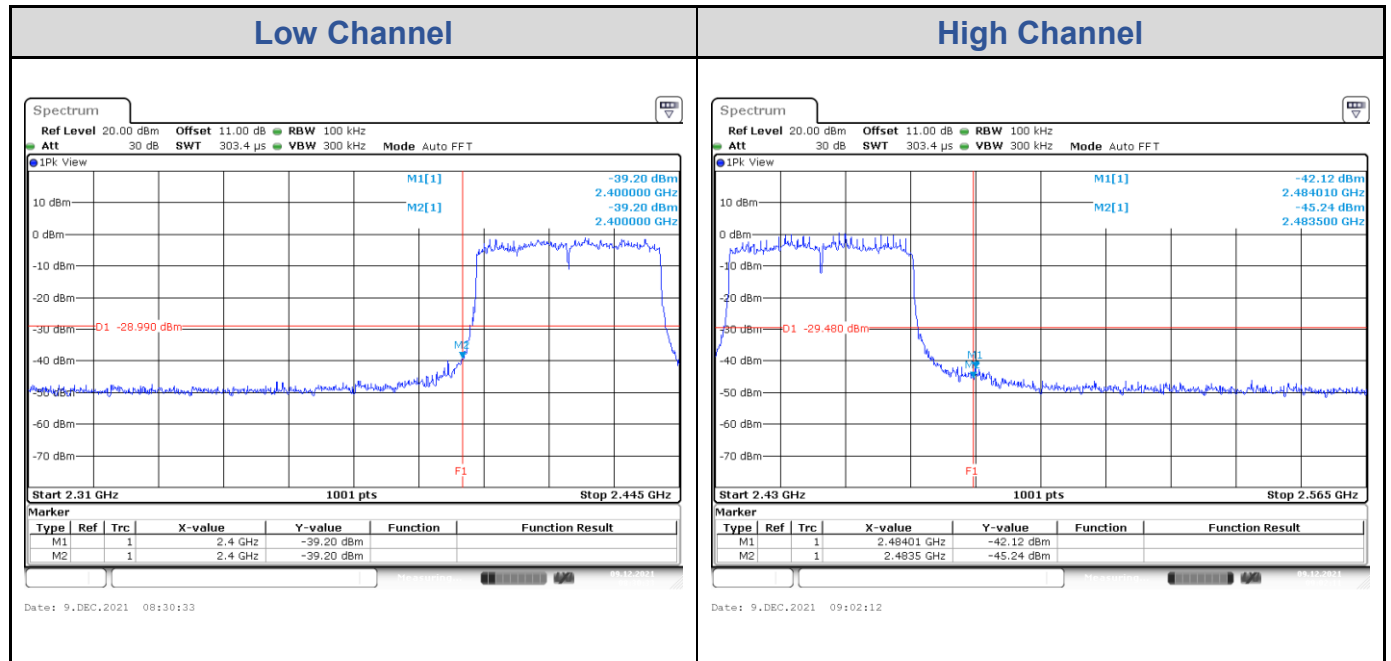

<Chain 0>

<Chain 1>

<Chain 2>

<Chain 3>

Test Result of Conducted Spurious Emissions

802.11b: 4TX

<Chain 0>

<Chain 1>

<Chain 3>

Test Result of Conducted Bandedge, Tx Mode

802.11b: 4TX
<Chain 0>

<Chain 1>

<Chain 2>

<Chain 3>

802.11g: 4TX
<Chain 0>

<Chain 1>

<Chain 2>

<Chain 3>

802.11ax HE20: 4TX
<Chain 0>

<Chain 1>

<Chain 2>

<Chain 3>

802.11ax HE40: 4TX
<Chain 0>

<Chain 1>