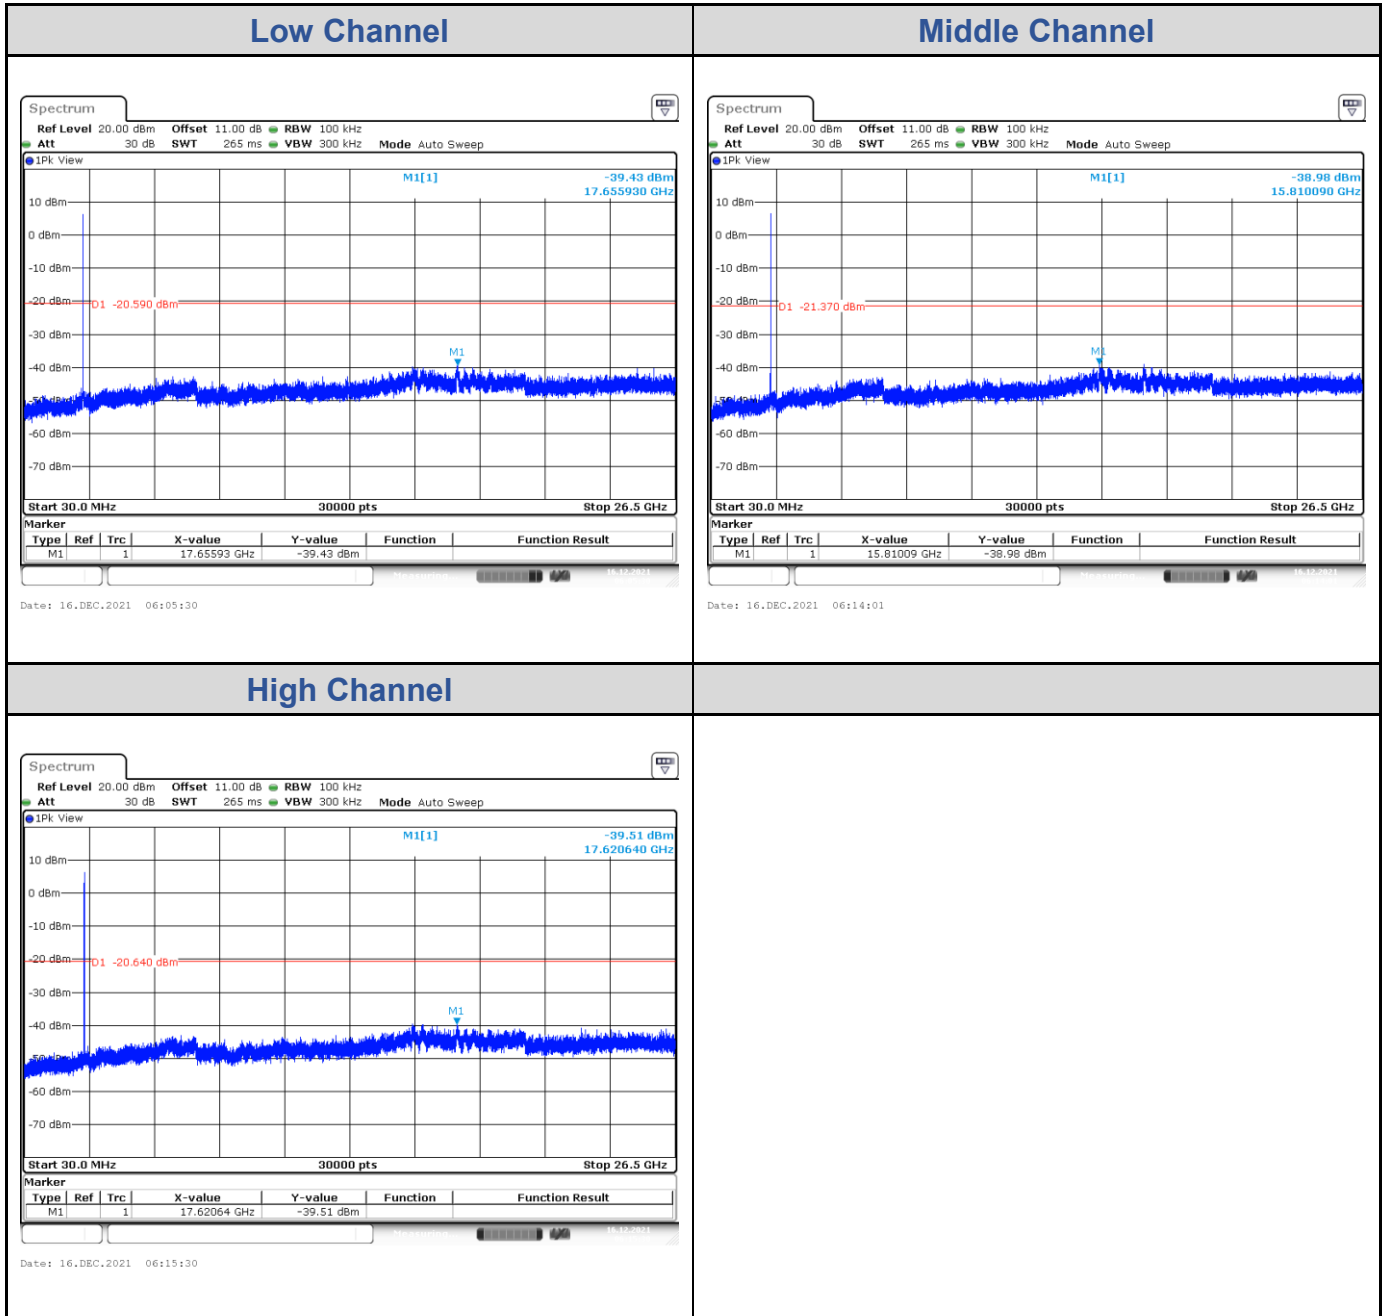

<Chain 0>

<Chain 1>

<Chain 2>

<Chain 3>

Test Result of Conducted Spurious Emissions

802.11b: 4TX

<Chain 0>

<Chain 1>

<Chain 2>

<Chain 3>

802.11g: 4TX

<Chain 0>

<Chain 1>

<Chain 2>

<Chain 3>

802.11ax HE20: 4TX