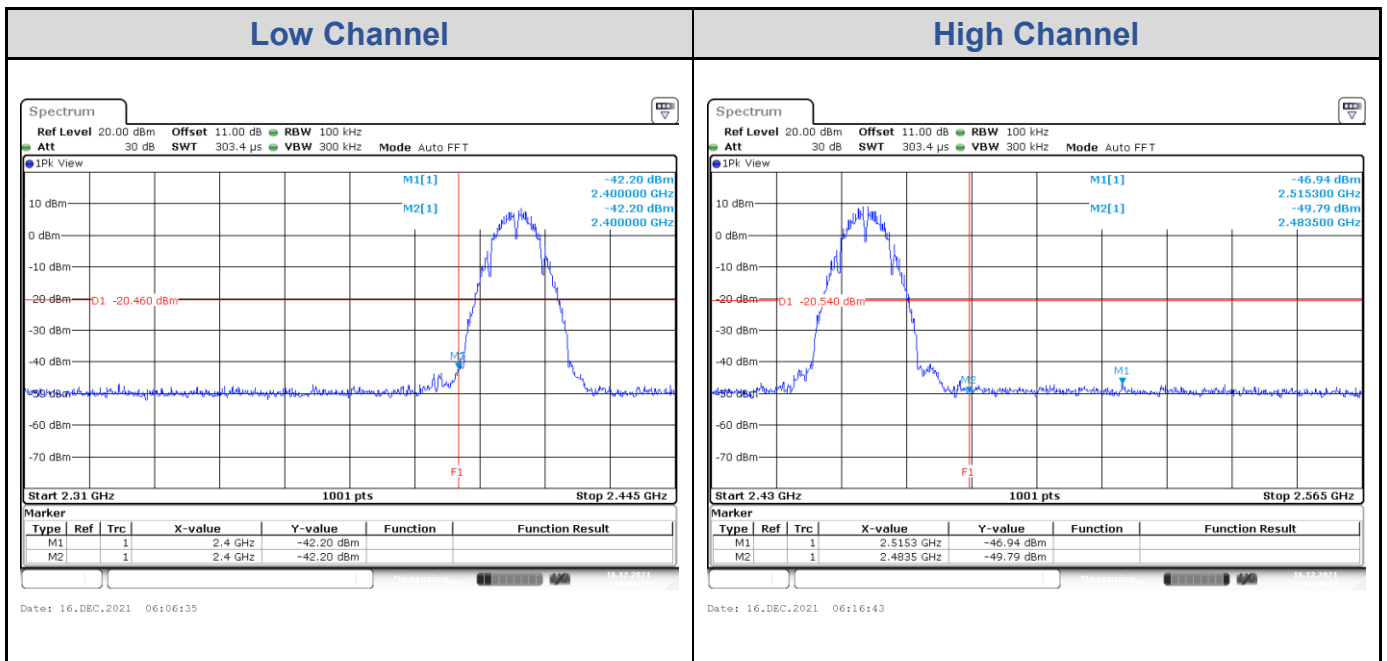

<Chain 0>

<Chain 1>

<Chain 2>

<Chain 3>

Test Result of Conducted Spurious Emissions

802.11b: 4TX

<Chain 0>

<Chain 1>

<Chain 0>

<Chain 1>

<Chain 2>

<Chain 3>

802.11ax HE40: 4TX

<Chain 0>

<Chain 1>

<Chain 2>

<Chain 3>

Test Result of Conducted Bandedge, Tx Mode

802.11b: 4TX
<Chain 0>

<Chain 1>

<Chain 2>

<Chain 3>

802.11g: 4TX
<Chain 0>

<Chain 1>