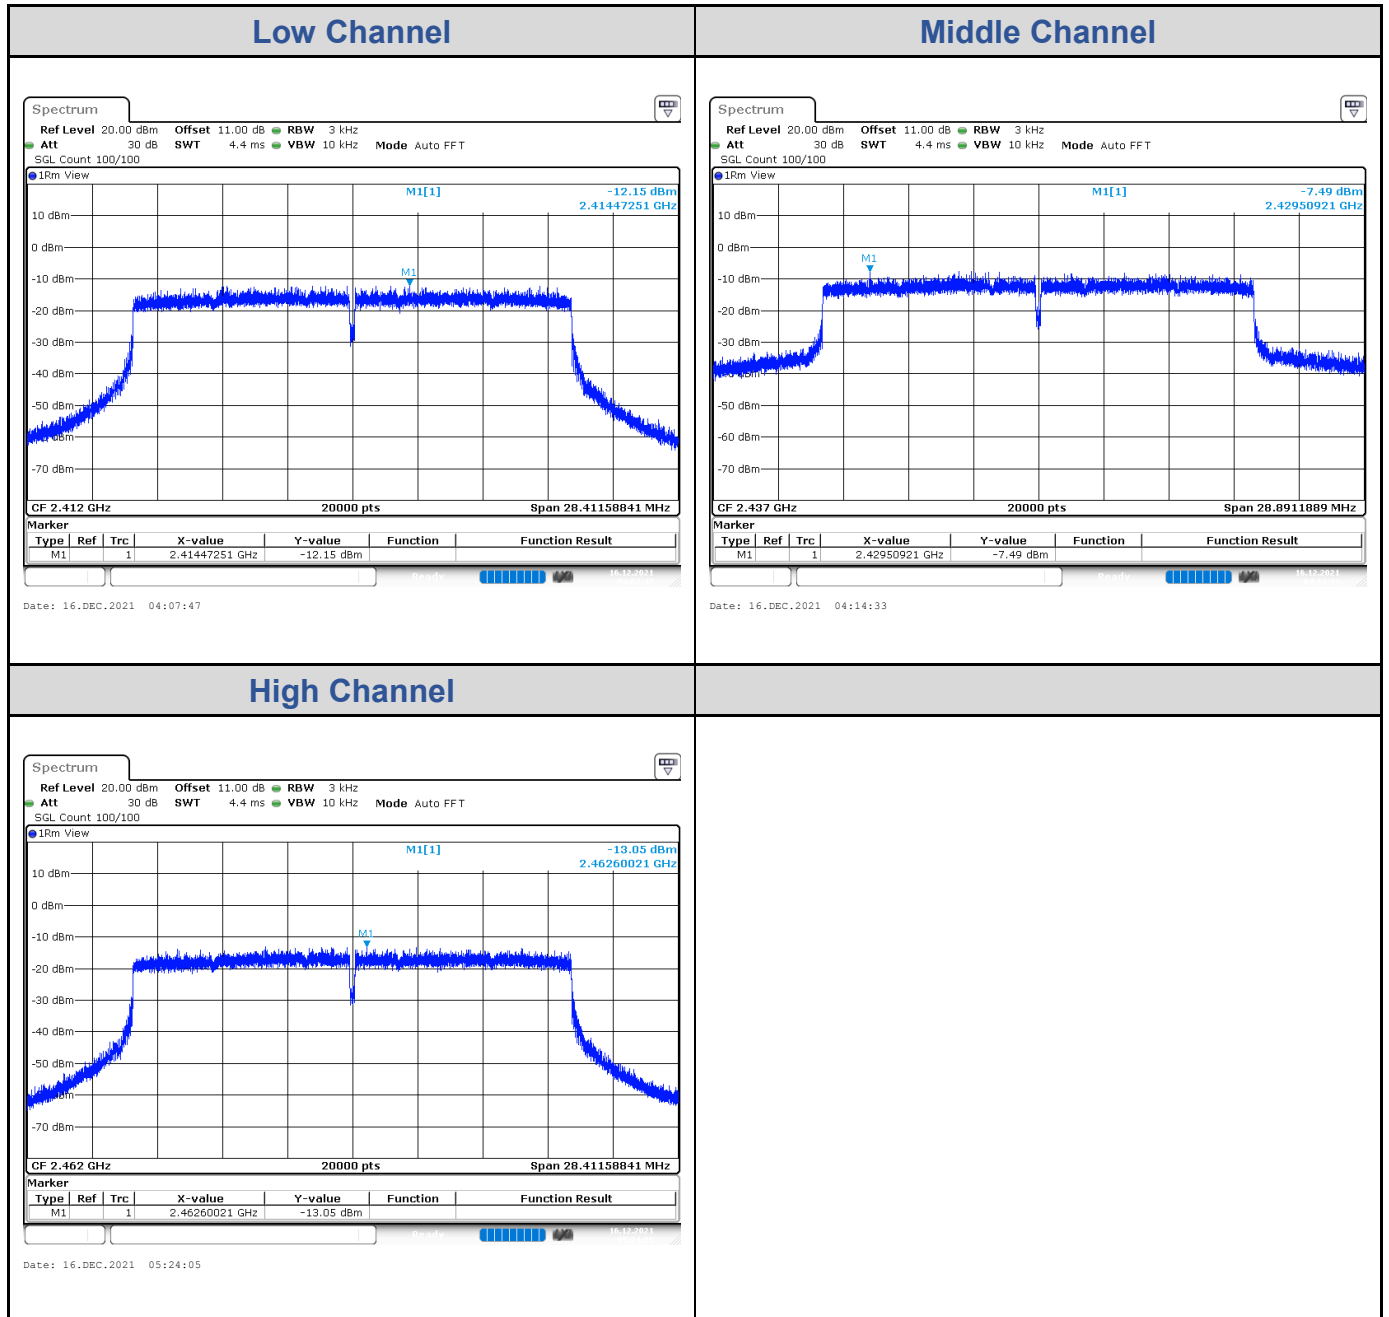

802.11ax HE20: 4TX

Channel	Channel Frequency (MHz)	Power Density (dBm/3kHz)				Total Power Density with Duty Factor (dBm/3kHz)	Limit (dBm/3kHz)
		Chain 0	Chain 1	Chain 2	Chain 3		
Low Channel	2412	-11.79	-11.59	-12.15	-11.01	-5.35	3.74
Middle Channel	2437	-6.89	-7.72	-7.49	-7.18	-1.04	3.74
High Channel	2462	-12.55	-11.04	-13.05	-12.31	-5.90	3.74

<Chain 0>

<Chain 1>

<Chain 2>

<Chain 3>

802.11ax HE40: 4TX

Channel	Channel Frequency (MHz)	Power Density (dBm/3kHz)				Total Power Density with Duty Factor (dBm/3kHz)	Limit (dBm/3kHz)
		Chain 0	Chain 1	Chain 2	Chain 3		
Low Channel	2422	-10.52	-10.46	-9.43	-9.97	-3.67	3.74
Middle Channel	2437	-9.97	-10.11	-9.80	-10.24	-3.62	3.74
High Channel	2452	-11.15	-11.58	-11.65	-10.95	-4.92	3.74

<Chain 0>

<Chain 1>

<Chain 2>

<Chain 3>

Test Result of Conducted Spurious Emissions

802.11b: 4TX

<Chain 0>

<Chain 1>