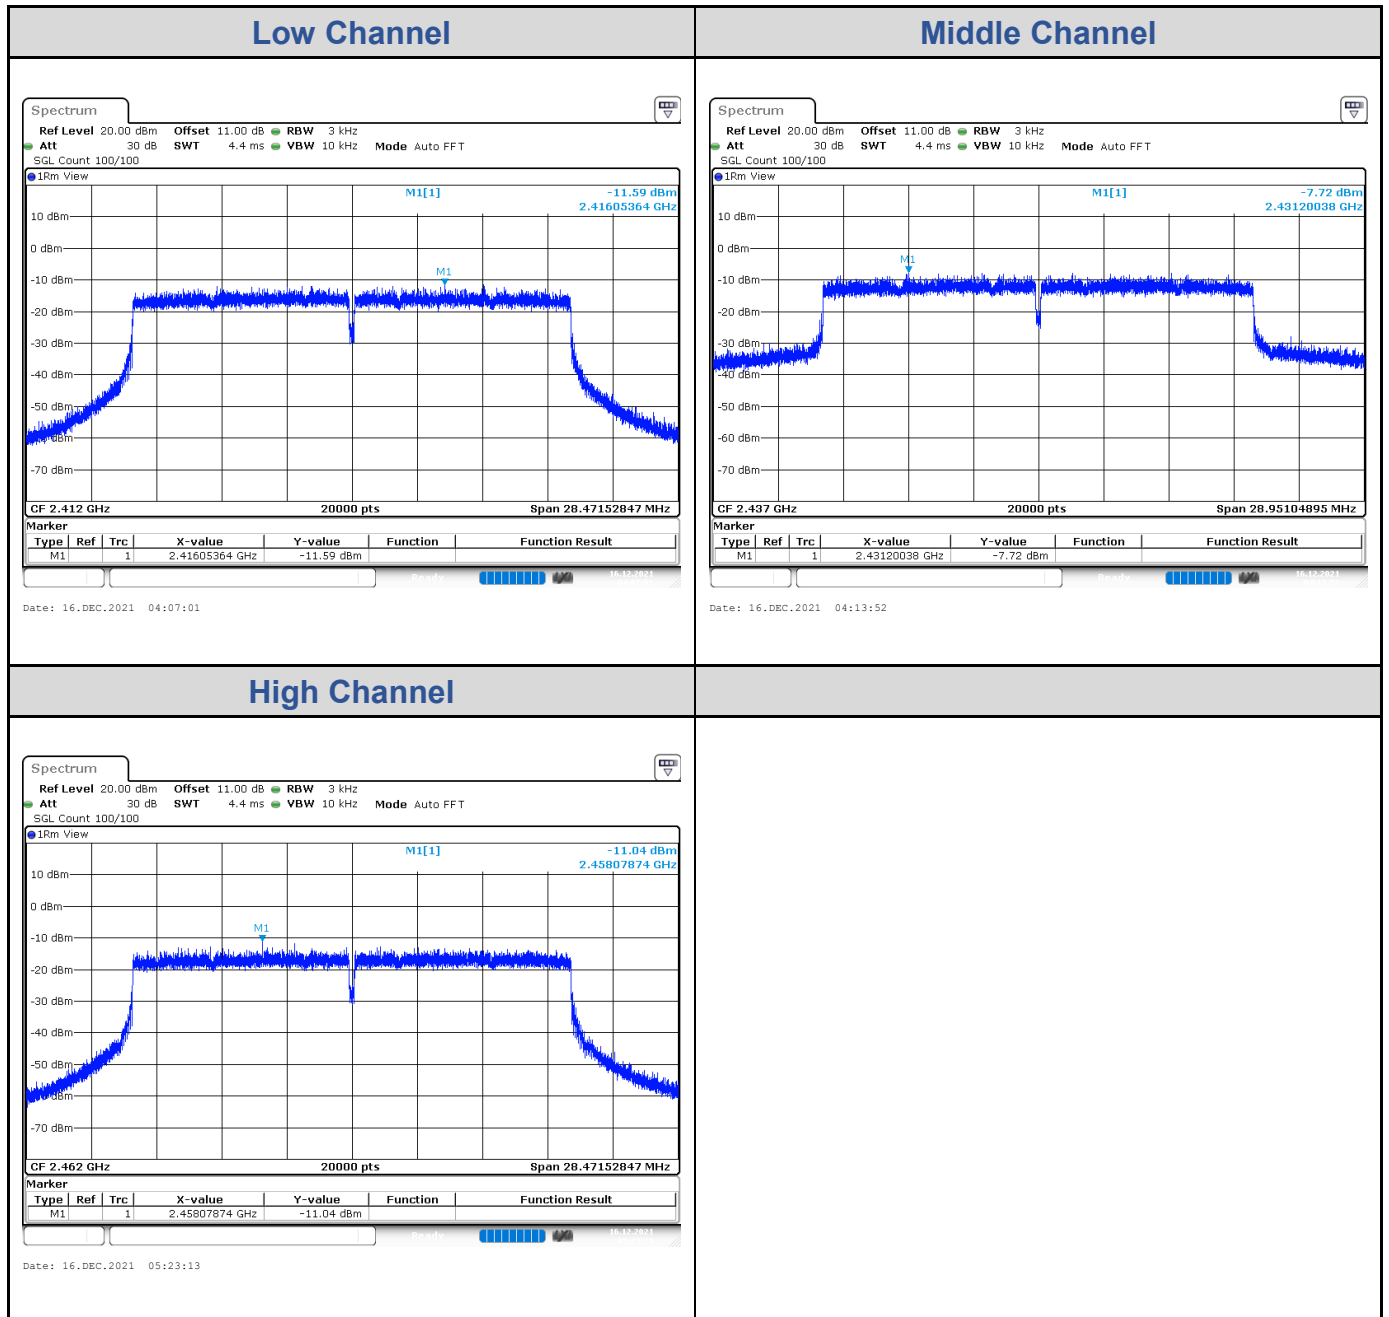

802.11ax HE20: 4TX

Channel	Channel Frequency (MHz)	Power Density (dBm/3kHz)				Total Power Density with Duty Factor (dBm/3kHz)	Limit (dBm/3kHz)
		Chain 0	Chain 1	Chain 2	Chain 3		
Low Channel	2412	-11.79	-11.59	-12.15	-11.01	-5.35	3.74
Middle Channel	2437	-6.89	-7.72	-7.49	-7.18	-1.04	3.74
High Channel	2462	-12.55	-11.04	-13.05	-12.31	-5.90	3.74

<Chain 0>

<Chain 1>

<Chain 2>

<Chain 3>

802.11ax HE40: 4TX

Channel	Channel Frequency (MHz)	Power Density (dBm/3kHz)				Total Power Density with Duty Factor (dBm/3kHz)	Limit (dBm/3kHz)
		Chain 0	Chain 1	Chain 2	Chain 3		
Low Channel	2422	-10.52	-10.46	-9.43	-9.97	-3.67	3.74
Middle Channel	2437	-9.97	-10.11	-9.80	-10.24	-3.62	3.74
High Channel	2452	-11.15	-11.58	-11.65	-10.95	-4.92	3.74

<Chain 0>

<Chain 1>

<Chain 2>

<Chain 3>

Test Result of Conducted Spurious Emissions

802.11b: 4TX

<Chain 0>

<Chain 1>