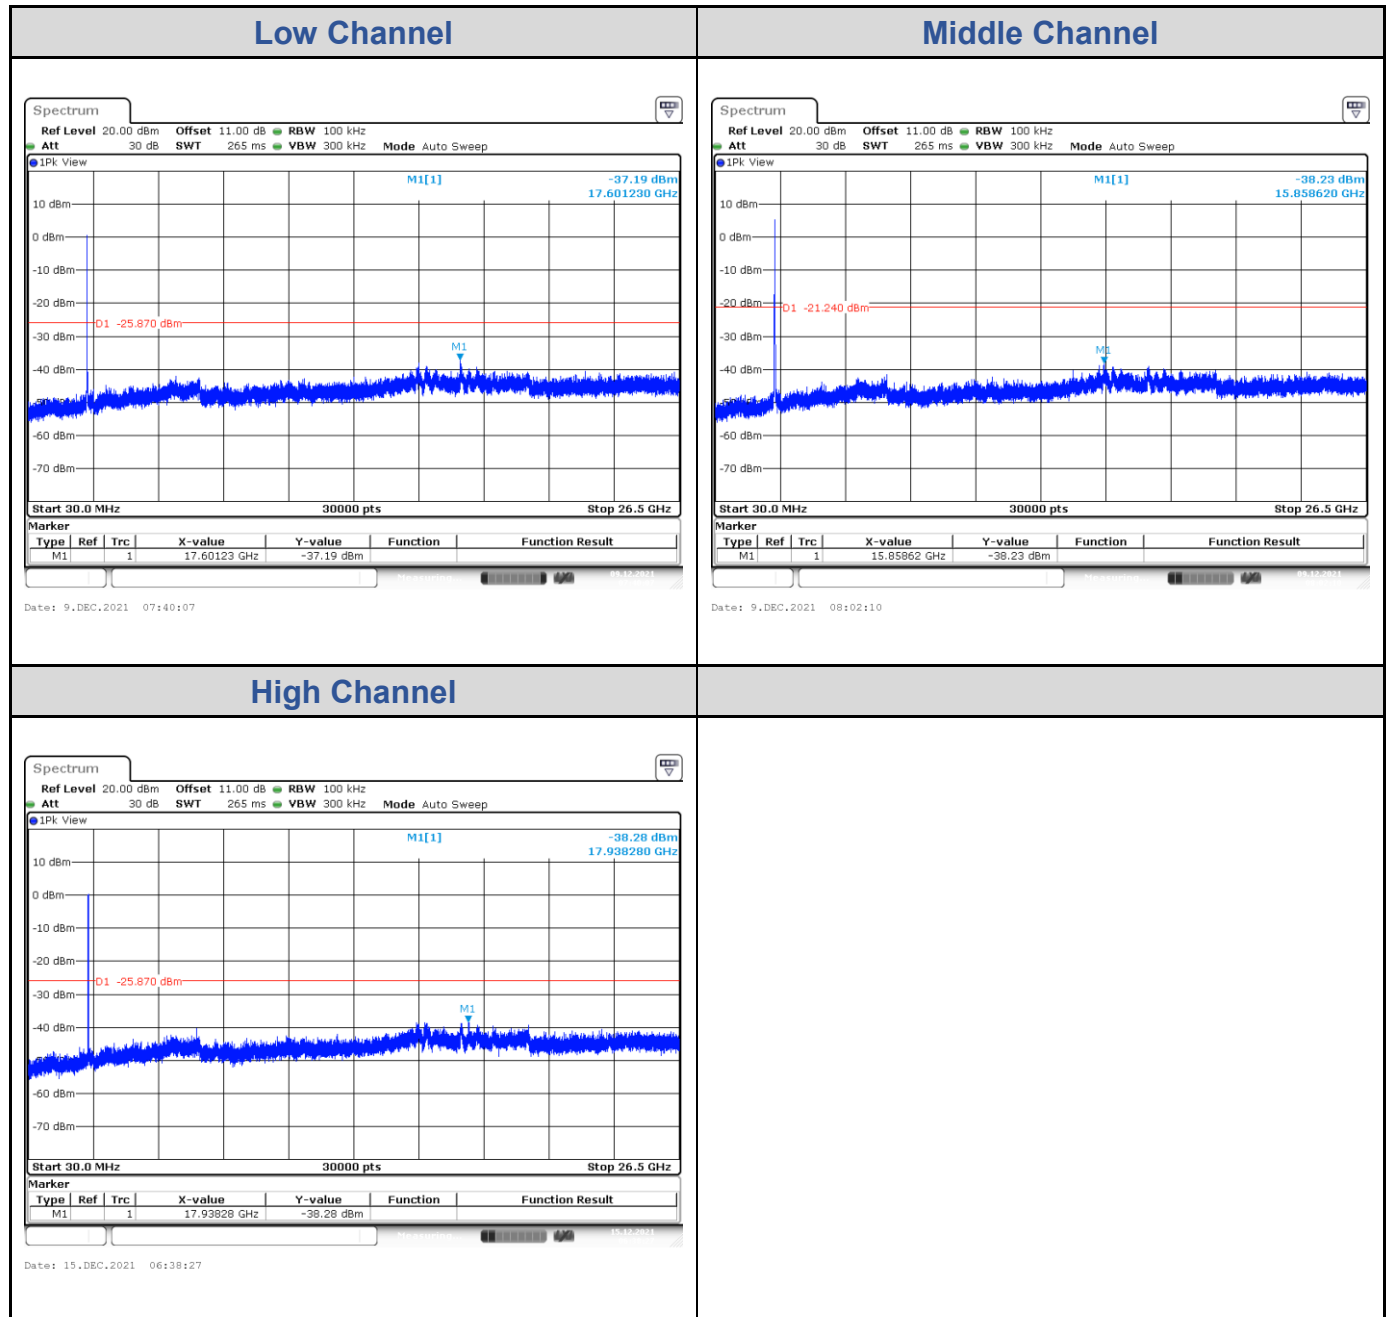

<Chain 0>

<Chain 1>

<Chain 2>

<Chain 3>

802.11ax HE40: 4TX

Channel	Channel Frequency (MHz)	Power Density (dBm/3kHz)				Total Power Density with Duty Factor (dBm/3kHz)	Limit (dBm/3kHz)
		Chain 0	Chain 1	Chain 2	Chain 3		
Low Channel	2422	-10.52	-10.46	-9.43	-9.97	-3.67	3.74
Middle Channel	2437	-9.97	-10.11	-9.80	-10.24	-3.62	3.74
High Channel	2452	-11.15	-11.58	-11.65	-10.95	-4.92	3.74

<Chain 0>

<Chain 1>

<Chain 2>

<Chain 3>

Test Result of Conducted Spurious Emissions

802.11b: 4TX

<Chain 0>

<Chain 1>

<Chain 2>

<Chain 3>

802.11g: 4TX

<Chain 0>

<Chain 1>

<Chain 2>

<Chain 3>

802.11ax HE20: 4TX