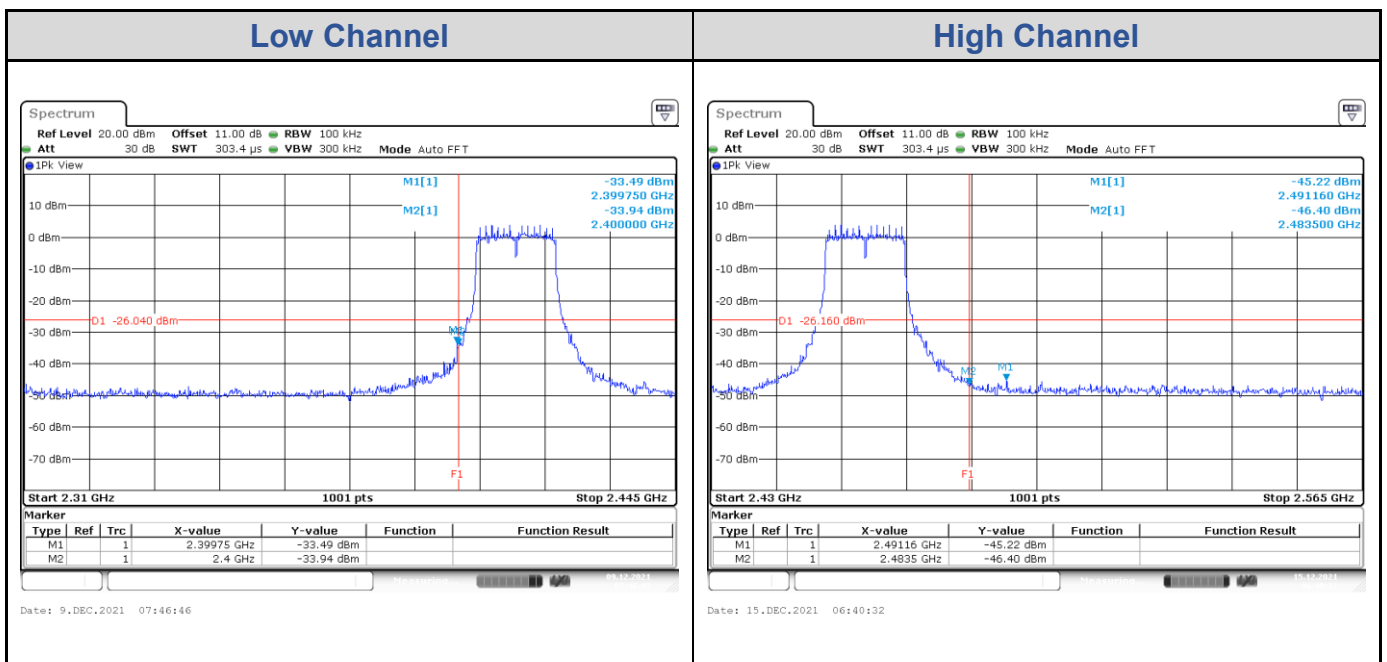

<Chain 0>

<Chain 1>

<Chain 2>

<Chain 3>

Test Result of Conducted Spurious Emissions

802.11b: 4TX

<Chain 0>

<Chain 1>

<Chain 0>

<Chain 1>

<Chain 2>

<Chain 3>

802.11ax HE40: 4TX

<Chain 0>

<Chain 1>

<Chain 2>

<Chain 3>

Test Result of Conducted Bandedge, Tx Mode

802.11b: 4TX
<Chain 0>

<Chain 1>

<Chain 2>

<Chain 3>

802.11g: 4TX
<Chain 0>

<Chain 1>