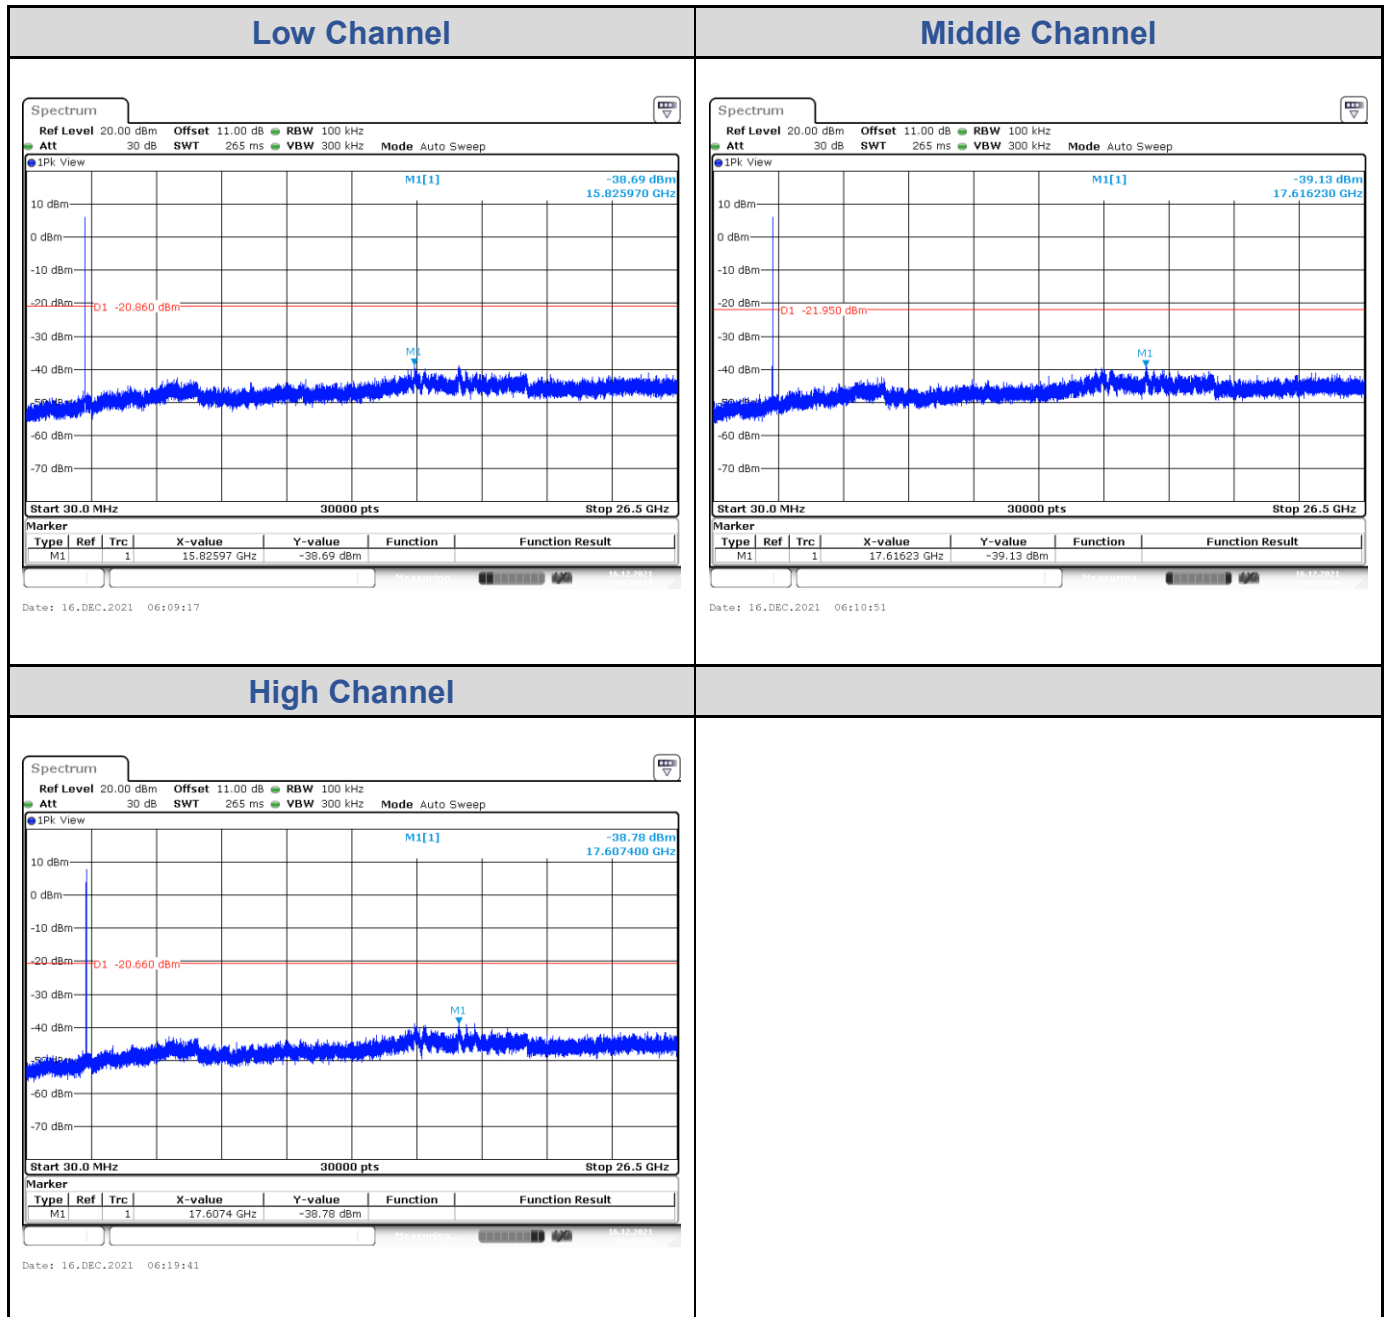

<Chain 0>

<Chain 1>

<Chain 2>

<Chain 3>

Test Result of Conducted Spurious Emissions

802.11b: 4TX

<Chain 0>

<Chain 1>

<Chain 2>

<Chain 3>

802.11g: 4TX

<Chain 0>

<Chain 1>

<Chain 2>

<Chain 3>

802.11ax HE20: 4TX