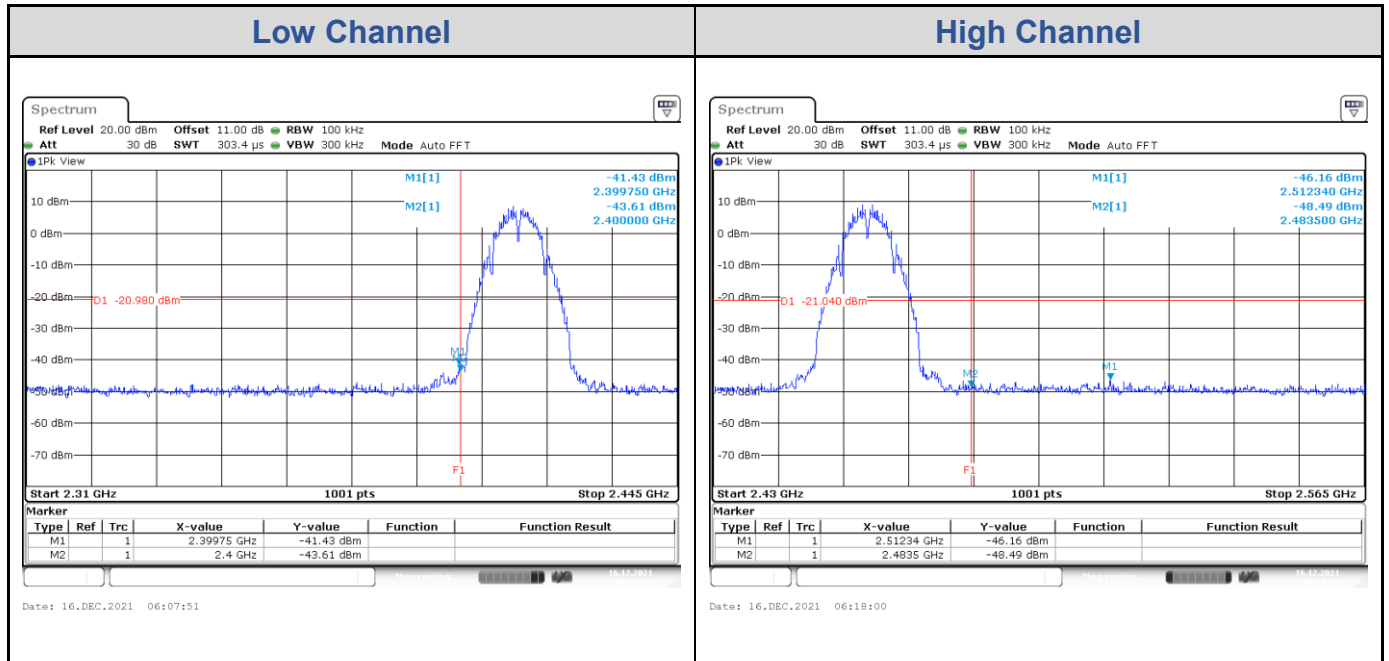

<Chain 0>

<Chain 1>

<Chain 2>

<Chain 3>

Test Result of Conducted Spurious Emissions

802.11b: 4TX

<Chain 0>

<Chain 1>

<Chain 0>

<Chain 1>

<Chain 2>

<Chain 3>

802.11ax HE40: 4TX

<Chain 0>

<Chain 1>

<Chain 2>

<Chain 3>

Test Result of Conducted Bandedge, Tx Mode

802.11b: 4TX
<Chain 0>

<Chain 1>

<Chain 2>

<Chain 3>

802.11g: 4TX
<Chain 0>

<Chain 1>