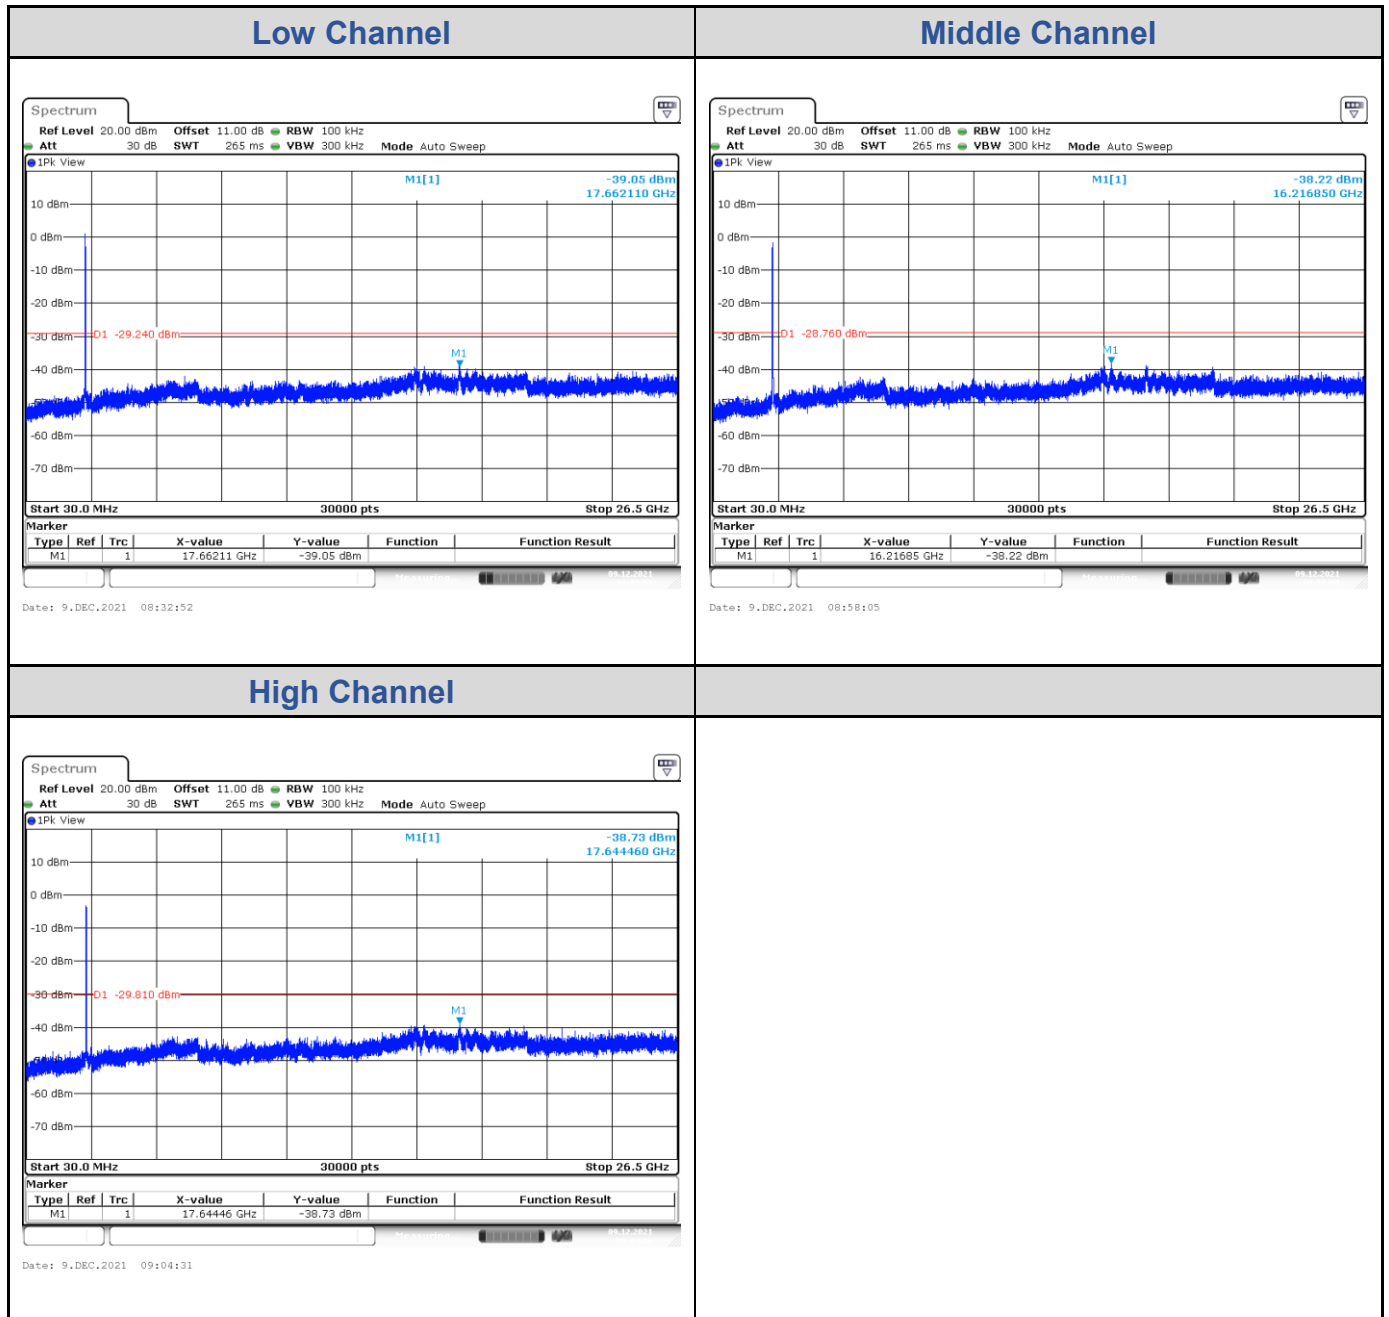

<Chain 0>

<Chain 1>

<Chain 2>

<Chain 3>

802.11ax HE40: 4TX

<Chain 0>

<Chain 1>

<Chain 2>

<Chain 3>

Test Result of Conducted Bandedge, Tx Mode

802.11b: 4TX
<Chain 0>

<Chain 1>

<Chain 2>

<Chain 3>

802.11g: 4TX
<Chain 0>

<Chain 1>