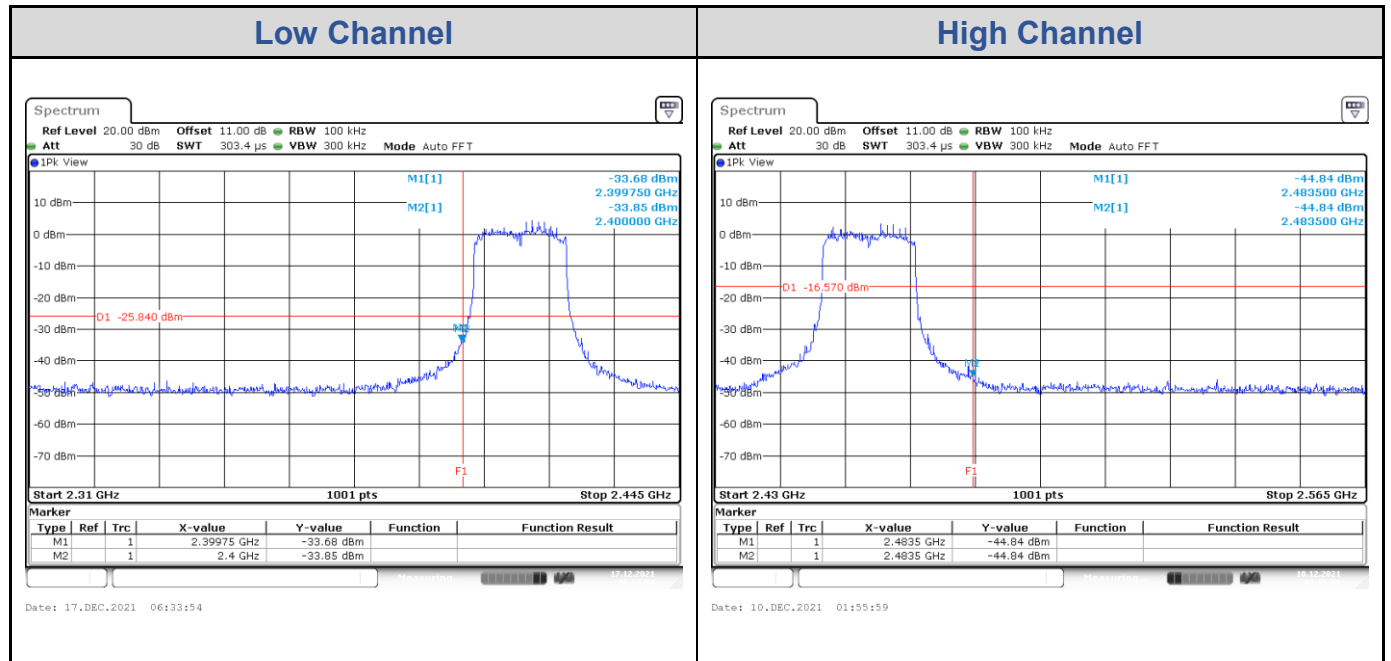

<Chain 0>

<Chain 1>

<Chain 2>

<Chain 3>

Test Result of Conducted Spurious Emissions

802.11b: 4TX

<Chain 0>

<Chain 1>

<Chain 3>

Test Result of Conducted Bandedge, Tx Mode

802.11b: 4TX
<Chain 0>

<Chain 1>

<Chain 2>

<Chain 3>

802.11g: 4TX
<Chain 0>

<Chain 1>

<Chain 2>

<Chain 3>

802.11ax HE20: 4TX
<Chain 0>

<Chain 1>

<Chain 2>

<Chain 3>

802.11ax HE40: 4TX
<Chain 0>

<Chain 1>