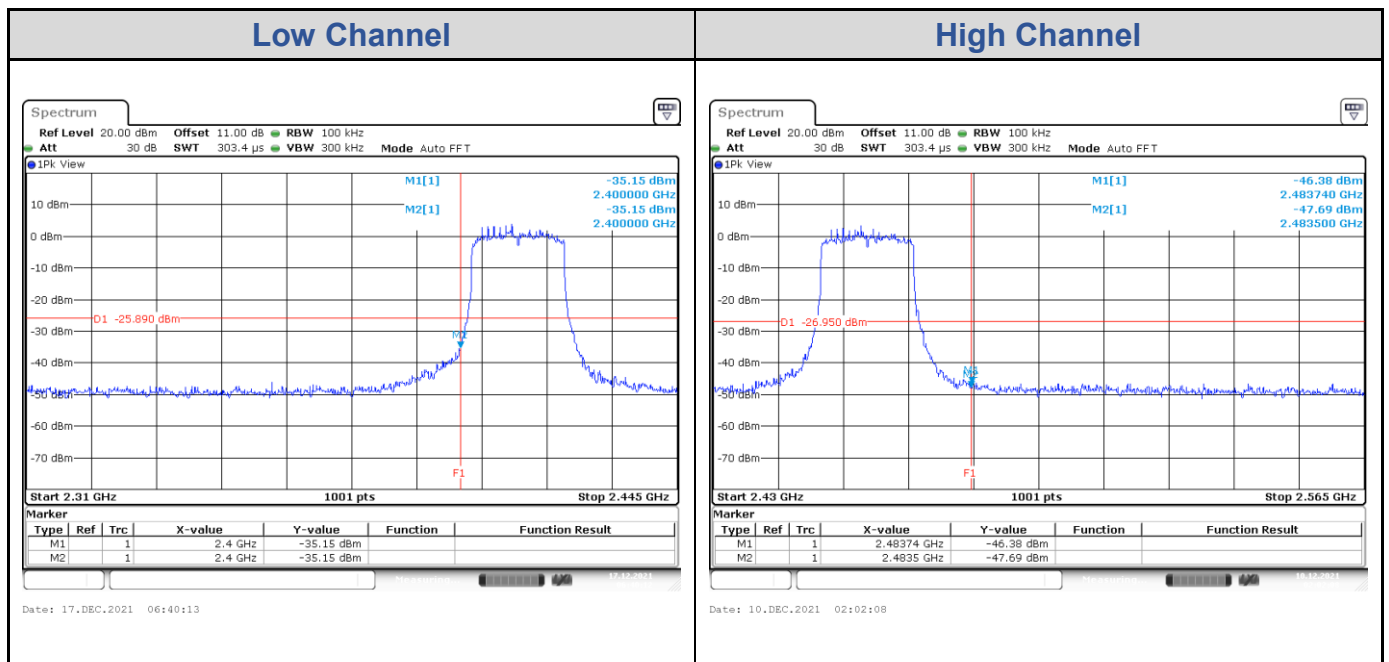

<Chain 0>

<Chain 1>

<Chain 2>

<Chain 3>

Test Result of Conducted Spurious Emissions

802.11b: 4TX

<Chain 0>

<Chain 1>

<Chain 3>

Test Result of Conducted Bandedge, Tx Mode

802.11b: 4TX
<Chain 0>

<Chain 1>

<Chain 2>

<Chain 3>

802.11g: 4TX
<Chain 0>

<Chain 1>

<Chain 2>

<Chain 3>

802.11ax HE20: 4TX
<Chain 0>

<Chain 1>

<Chain 2>

<Chain 3>

802.11ax HE40: 4TX
<Chain 0>

<Chain 1>