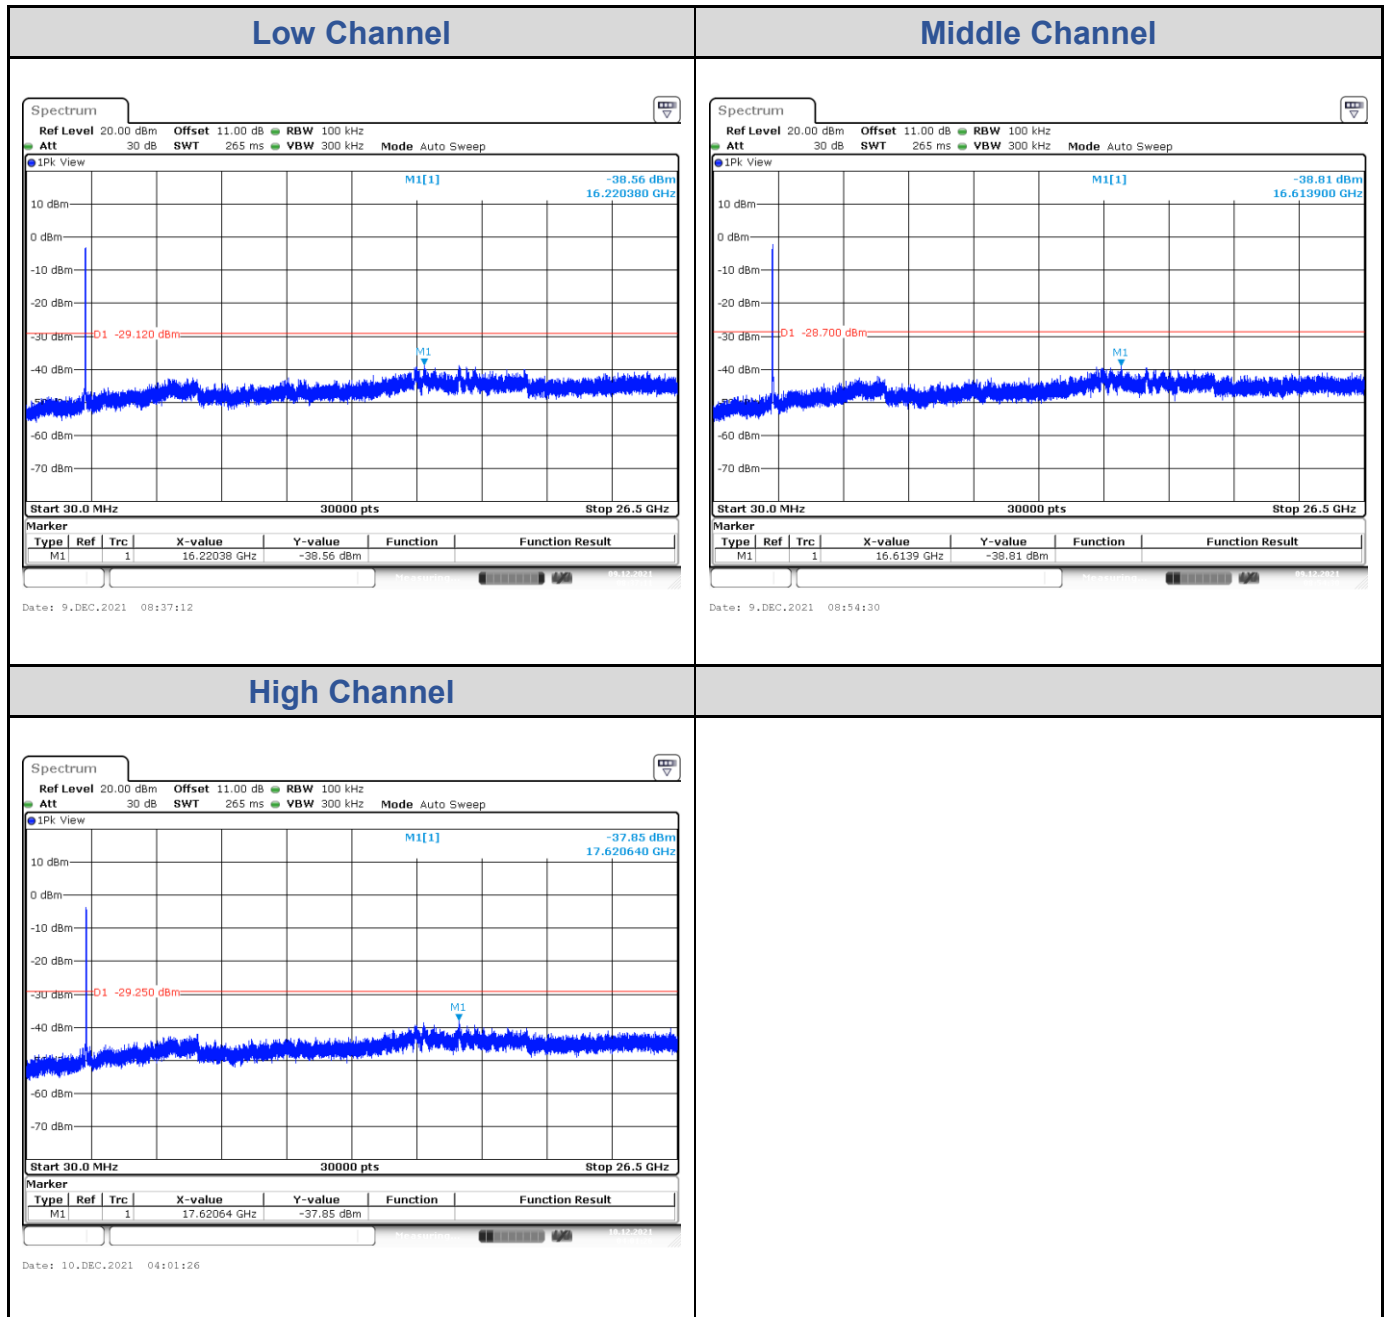

<Chain 0>

<Chain 1>

<Chain 2>

<Chain 3>

802.11ax HE40: 4TX

<Chain 0>

<Chain 1>

<Chain 2>

<Chain 3>

Test Result of Conducted Bandedge, Tx Mode

802.11b: 4TX
<Chain 0>

<Chain 1>

<Chain 2>

<Chain 3>

802.11g: 4TX
<Chain 0>

<Chain 1>