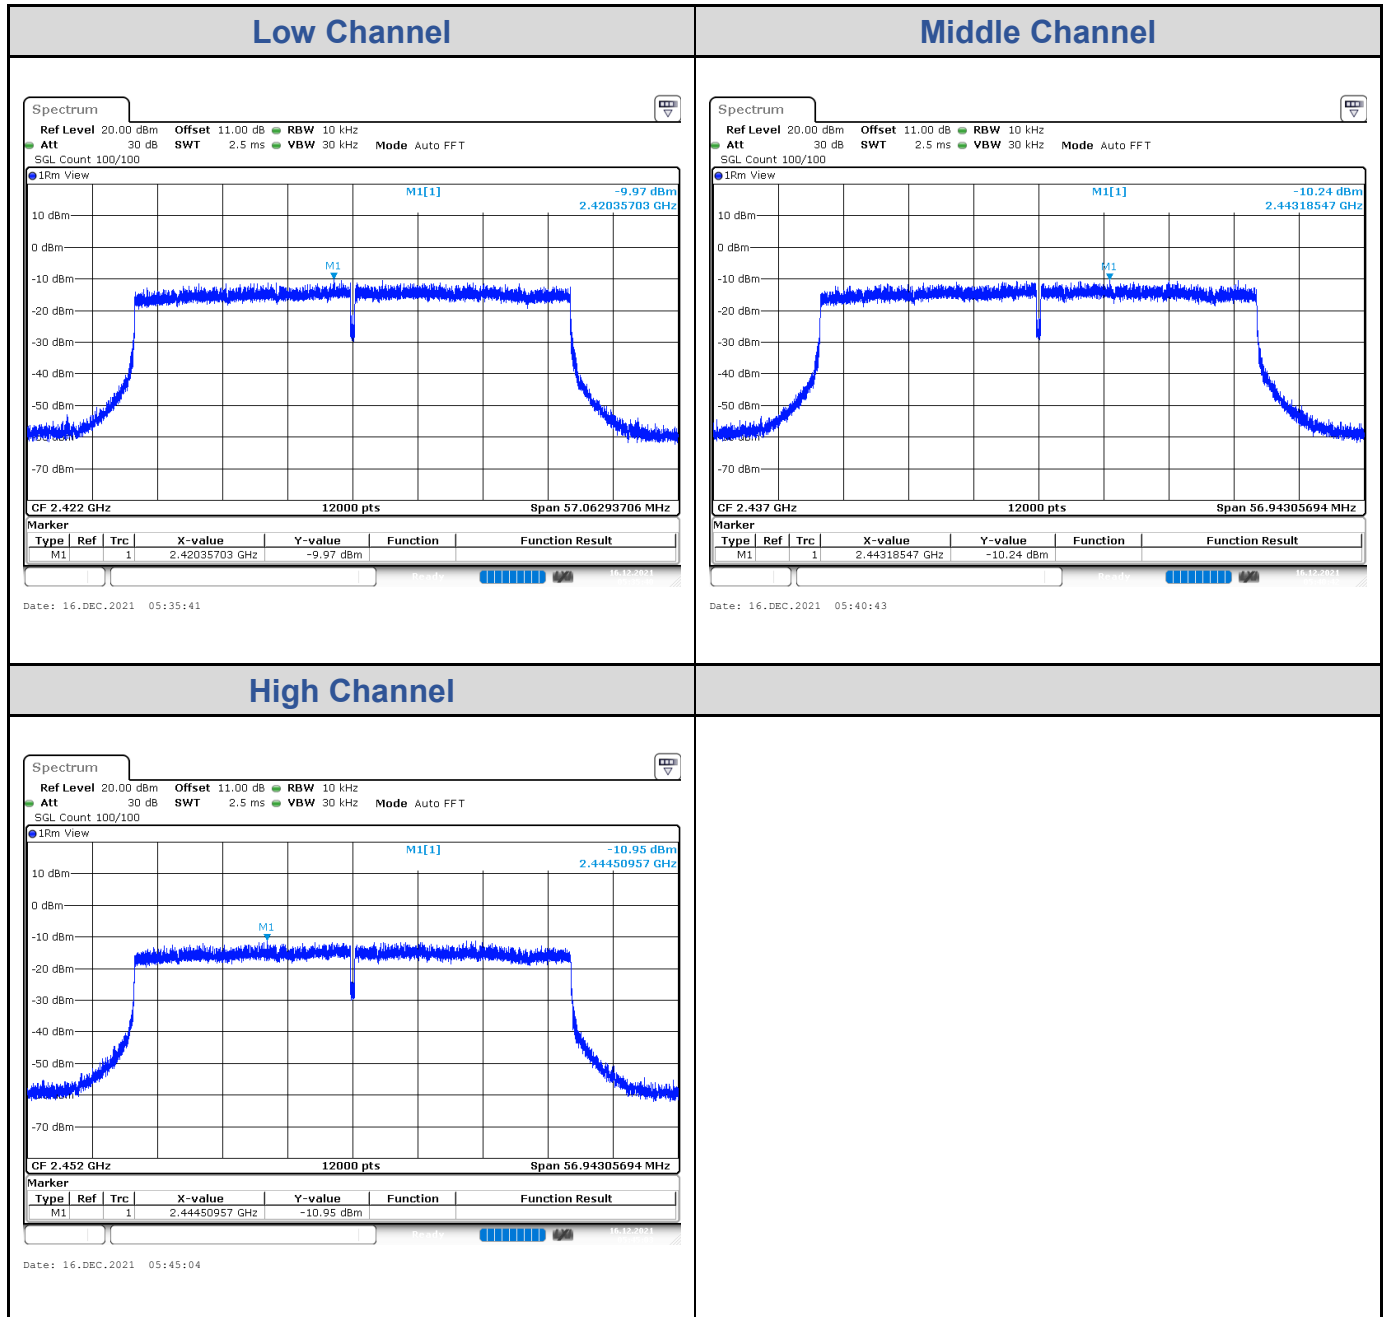

802.11ax HE20: 4TX

Channel	Channel Frequency (MHz)	Power Density (dBm/3kHz)				Total Power Density with Duty Factor (dBm/3kHz)	Limit (dBm/3kHz)
		Chain 0	Chain 1	Chain 2	Chain 3		
Low Channel	2412	-11.79	-11.59	-12.15	-11.01	-5.35	3.74
Middle Channel	2437	-6.89	-7.72	-7.49	-7.18	-1.04	3.74
High Channel	2462	-12.55	-11.04	-13.05	-12.31	-5.90	3.74

<Chain 0>

<Chain 1>

<Chain 2>

<Chain 3>

802.11ax HE40: 4TX

Channel	Channel Frequency (MHz)	Power Density (dBm/3kHz)				Total Power Density with Duty Factor (dBm/3kHz)	Limit (dBm/3kHz)
		Chain 0	Chain 1	Chain 2	Chain 3		
Low Channel	2422	-10.52	-10.46	-9.43	-9.97	-3.67	3.74
Middle Channel	2437	-9.97	-10.11	-9.80	-10.24	-3.62	3.74
High Channel	2452	-11.15	-11.58	-11.65	-10.95	-4.92	3.74

<Chain 0>

<Chain 1>

<Chain 2>

<Chain 3>

Test Result of Conducted Spurious Emissions

802.11b: 4TX

<Chain 0>

<Chain 1>