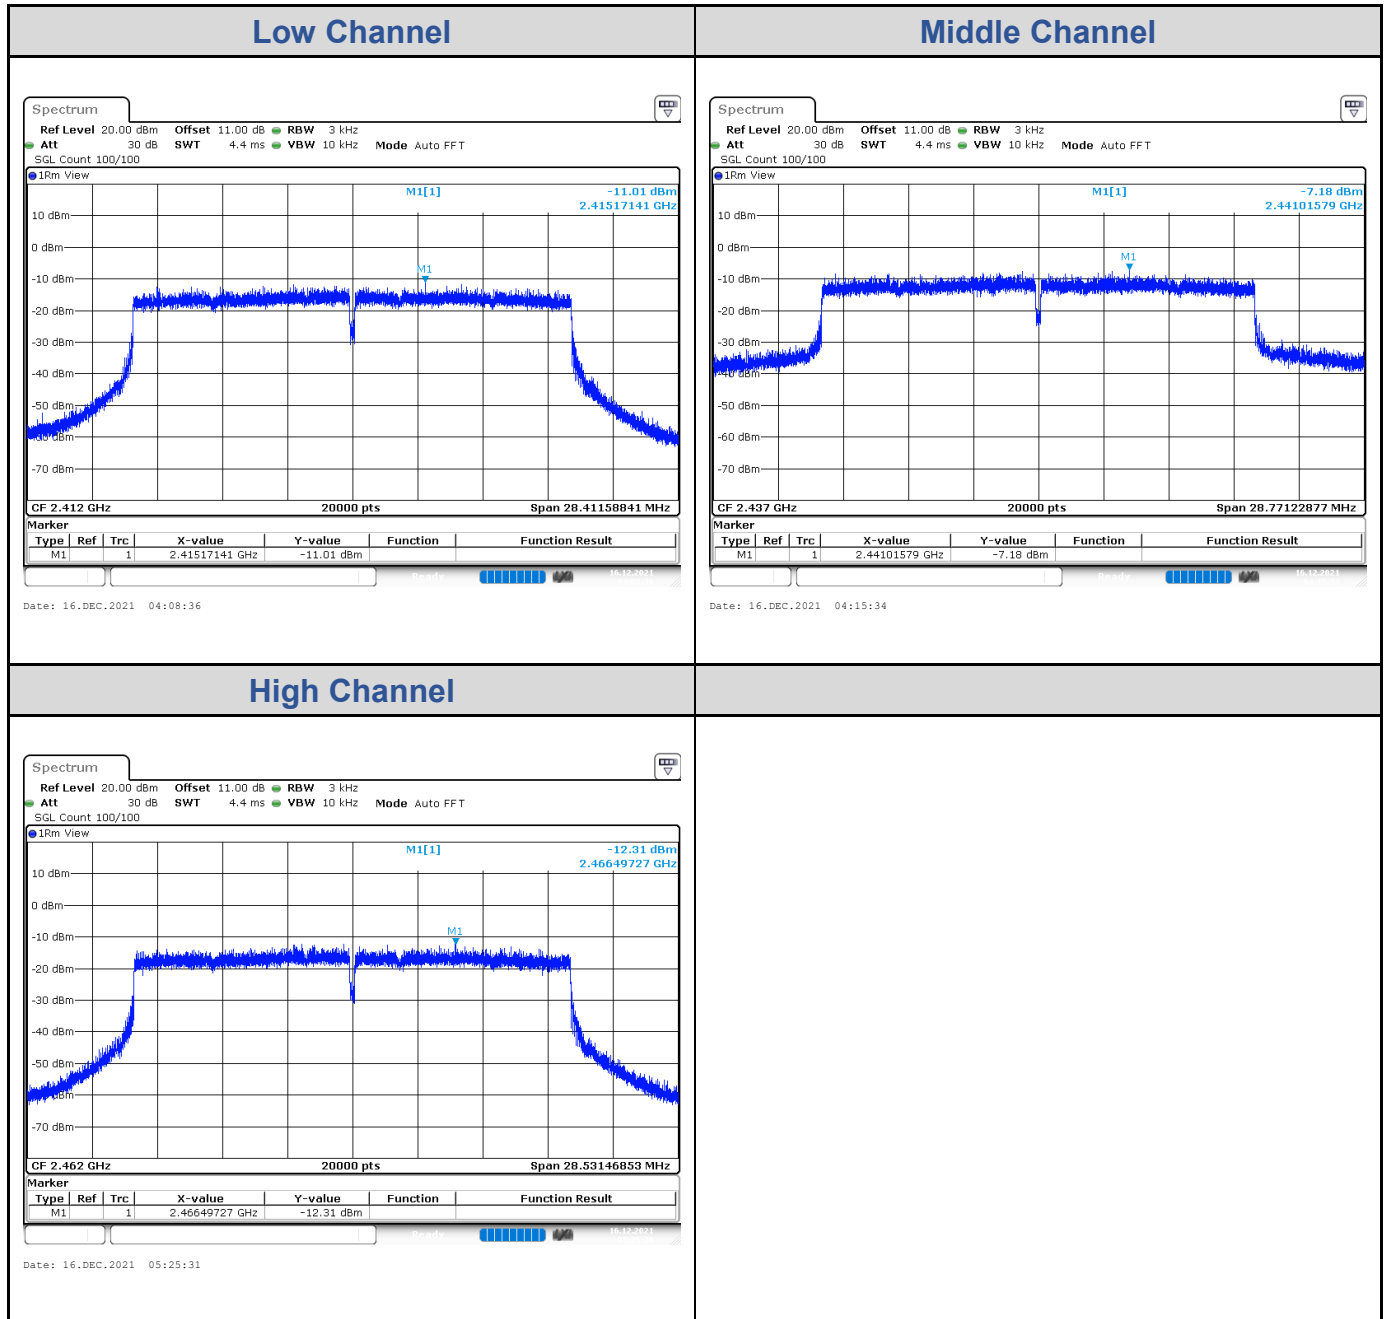

802.11ax HE20: 4TX

Channel	Channel Frequency (MHz)	Power Density (dBm/3kHz)				Total Power Density with Duty Factor (dBm/3kHz)	Limit (dBm/3kHz)
		Chain 0	Chain 1	Chain 2	Chain 3		
Low Channel	2412	-11.79	-11.59	-12.15	-11.01	-5.35	3.74
Middle Channel	2437	-6.89	-7.72	-7.49	-7.18	-1.04	3.74
High Channel	2462	-12.55	-11.04	-13.05	-12.31	-5.90	3.74

<Chain 0>

<Chain 1>

<Chain 2>

<Chain 3>

802.11ax HE40: 4TX

Channel	Channel Frequency (MHz)	Power Density (dBm/3kHz)				Total Power Density with Duty Factor (dBm/3kHz)	Limit (dBm/3kHz)
		Chain 0	Chain 1	Chain 2	Chain 3		
Low Channel	2422	-10.52	-10.46	-9.43	-9.97	-3.67	3.74
Middle Channel	2437	-9.97	-10.11	-9.80	-10.24	-3.62	3.74
High Channel	2452	-11.15	-11.58	-11.65	-10.95	-4.92	3.74

<Chain 0>

<Chain 1>

<Chain 2>

<Chain 3>

Test Result of Conducted Spurious Emissions

802.11b: 4TX

<Chain 0>

<Chain 1>