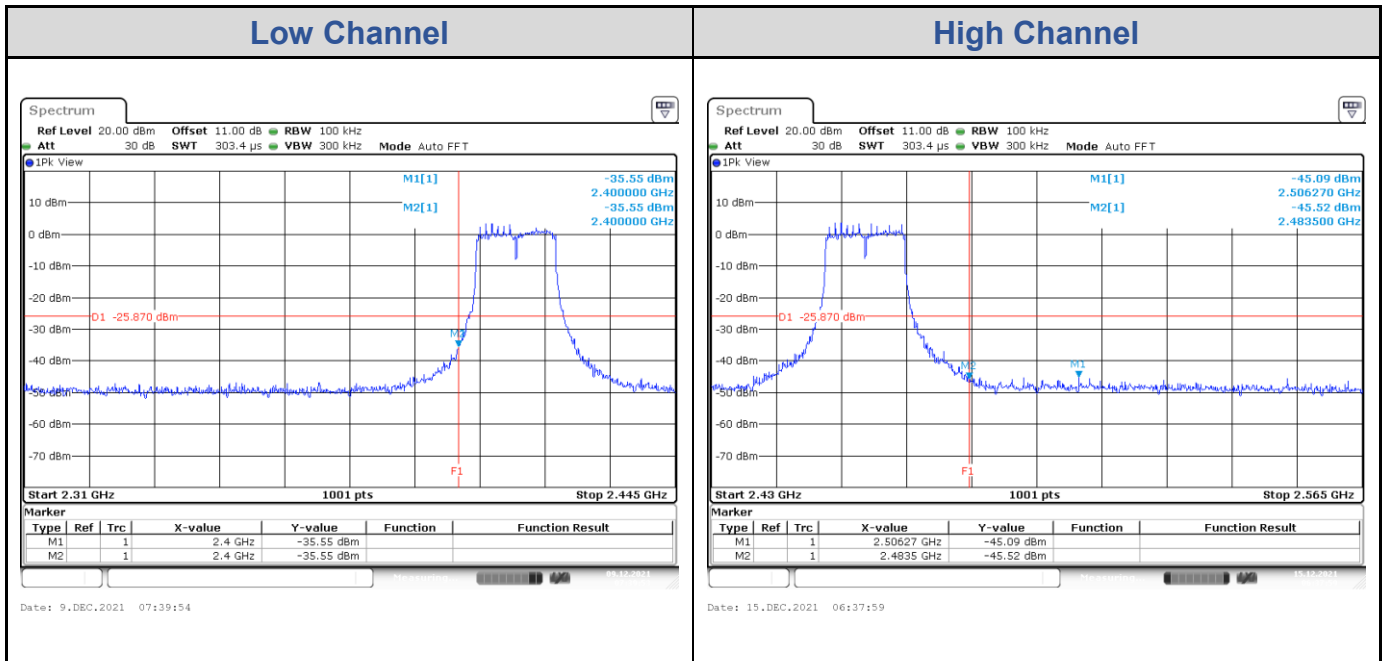

<Chain 0>

<Chain 1>

<Chain 2>

<Chain 3>

Test Result of Conducted Spurious Emissions

802.11b: 4TX

<Chain 0>

<Chain 1>

<Chain 0>

<Chain 1>

<Chain 2>

<Chain 3>

802.11ax HE40: 4TX

<Chain 0>

<Chain 1>

<Chain 2>

<Chain 3>

Test Result of Conducted Bandedge, Tx Mode

802.11b: 4TX
<Chain 0>

<Chain 1>

<Chain 2>

<Chain 3>

802.11g: 4TX
<Chain 0>

<Chain 1>