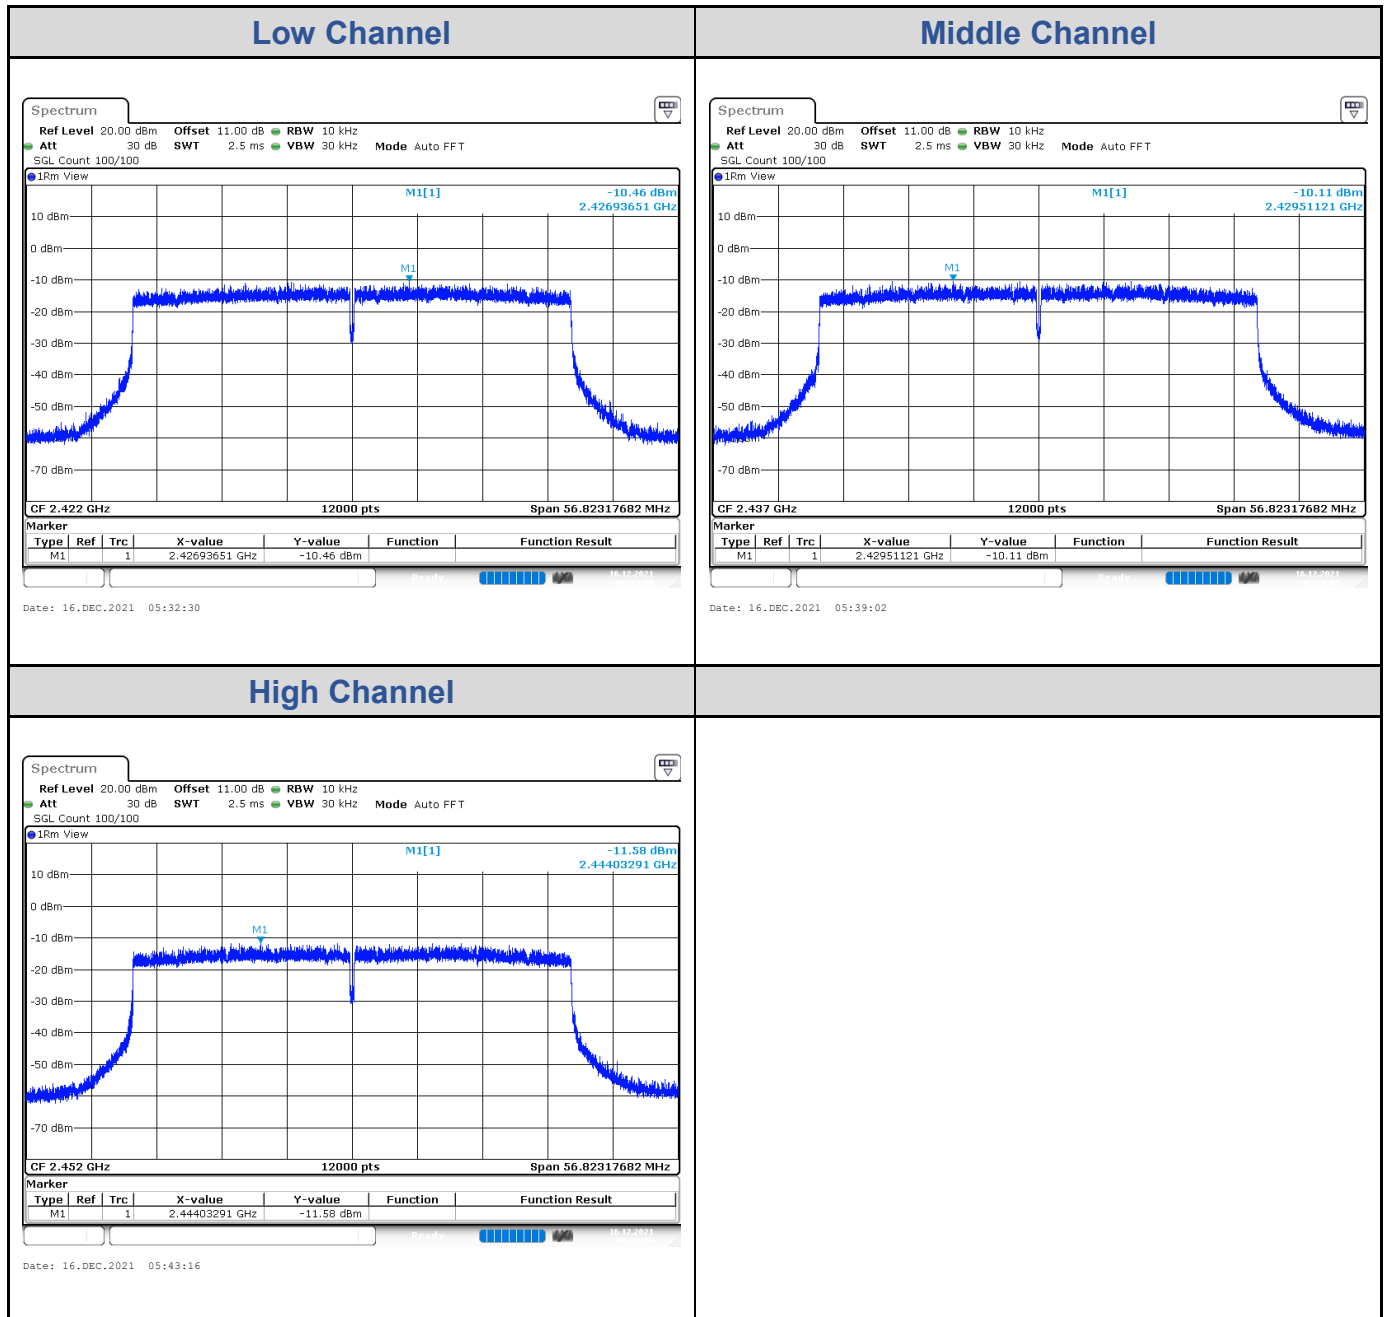

802.11ax HE20: 4TX

Channel	Channel Frequency (MHz)	Power Density (dBm/3kHz)				Total Power Density with Duty Factor (dBm/3kHz)	Limit (dBm/3kHz)
		Chain 0	Chain 1	Chain 2	Chain 3		
Low Channel	2412	-11.79	-11.59	-12.15	-11.01	-5.35	3.74
Middle Channel	2437	-6.89	-7.72	-7.49	-7.18	-1.04	3.74
High Channel	2462	-12.55	-11.04	-13.05	-12.31	-5.90	3.74

<Chain 0>

<Chain 1>

<Chain 2>

<Chain 3>

802.11ax HE40: 4TX

Channel	Channel Frequency (MHz)	Power Density (dBm/3kHz)				Total Power Density with Duty Factor (dBm/3kHz)	Limit (dBm/3kHz)
		Chain 0	Chain 1	Chain 2	Chain 3		
Low Channel	2422	-10.52	-10.46	-9.43	-9.97	-3.67	3.74
Middle Channel	2437	-9.97	-10.11	-9.80	-10.24	-3.62	3.74
High Channel	2452	-11.15	-11.58	-11.65	-10.95	-4.92	3.74

<Chain 0>

<Chain 1>

<Chain 2>

<Chain 3>

Test Result of Conducted Spurious Emissions

802.11b: 4TX

<Chain 0>

<Chain 1>