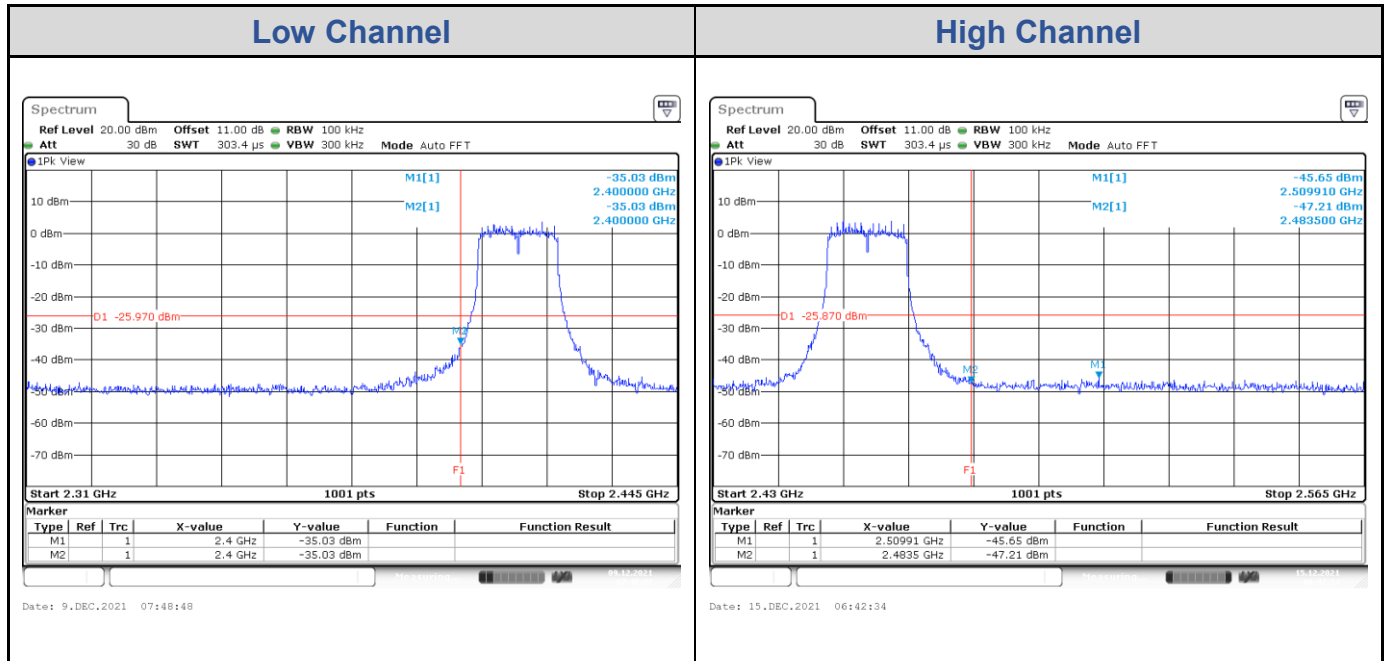

<Chain 0>

<Chain 1>

<Chain 2>

<Chain 3>

Test Result of Conducted Spurious Emissions

802.11b: 4TX

<Chain 0>

<Chain 1>

<Chain 3>

Test Result of Conducted Bandedge, Tx Mode

802.11b: 4TX
<Chain 0>

<Chain 1>

<Chain 2>

<Chain 3>

802.11g: 4TX
<Chain 0>

<Chain 1>

<Chain 2>

<Chain 3>

802.11ax HE20: 4TX
<Chain 0>

<Chain 1>

<Chain 2>

<Chain 3>

802.11ax HE40: 4TX
<Chain 0>

<Chain 1>