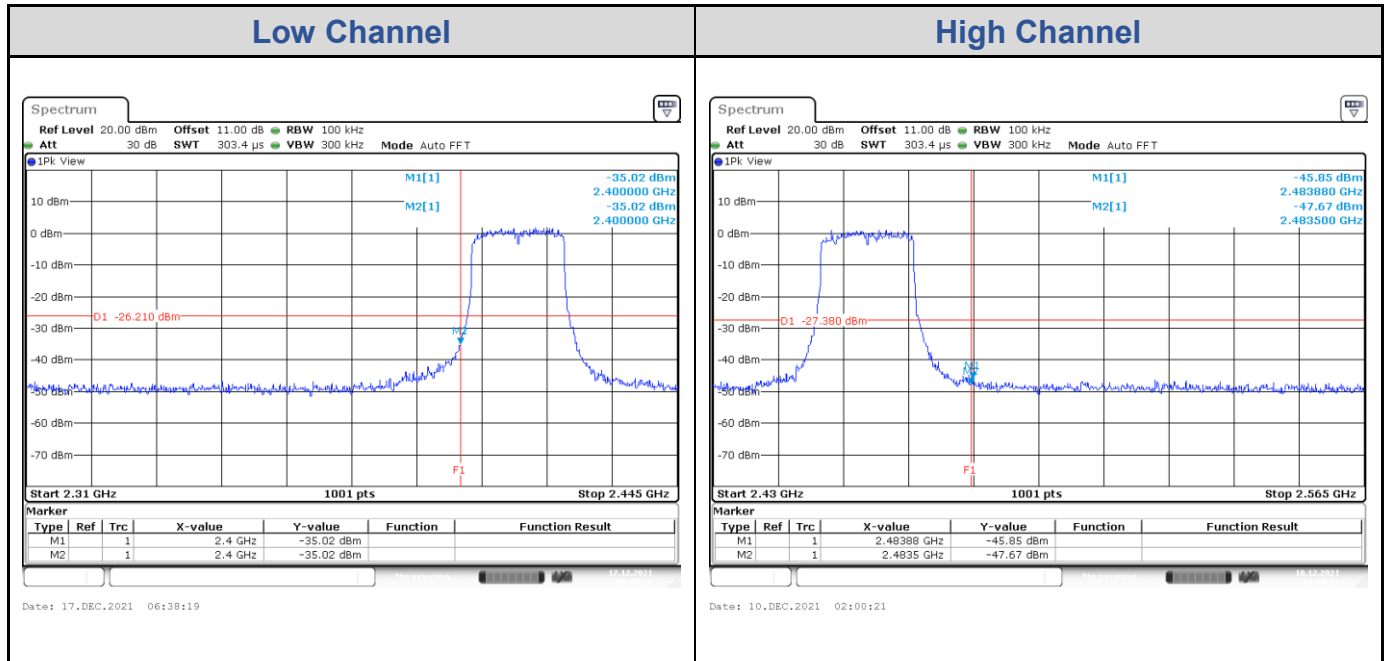

<Chain 0>

<Chain 1>

<Chain 2>

<Chain 3>

Test Result of Conducted Spurious Emissions

802.11b: 4TX

<Chain 0>

<Chain 1>

<Chain 3>

Test Result of Conducted Bandedge, Tx Mode

802.11b: 4TX
<Chain 0>

<Chain 1>

<Chain 2>

<Chain 3>

802.11g: 4TX
<Chain 0>

<Chain 1>

<Chain 2>

<Chain 3>

802.11ax HE20: 4TX
<Chain 0>

<Chain 1>

<Chain 2>

<Chain 3>

802.11ax HE40: 4TX
<Chain 0>

<Chain 1>