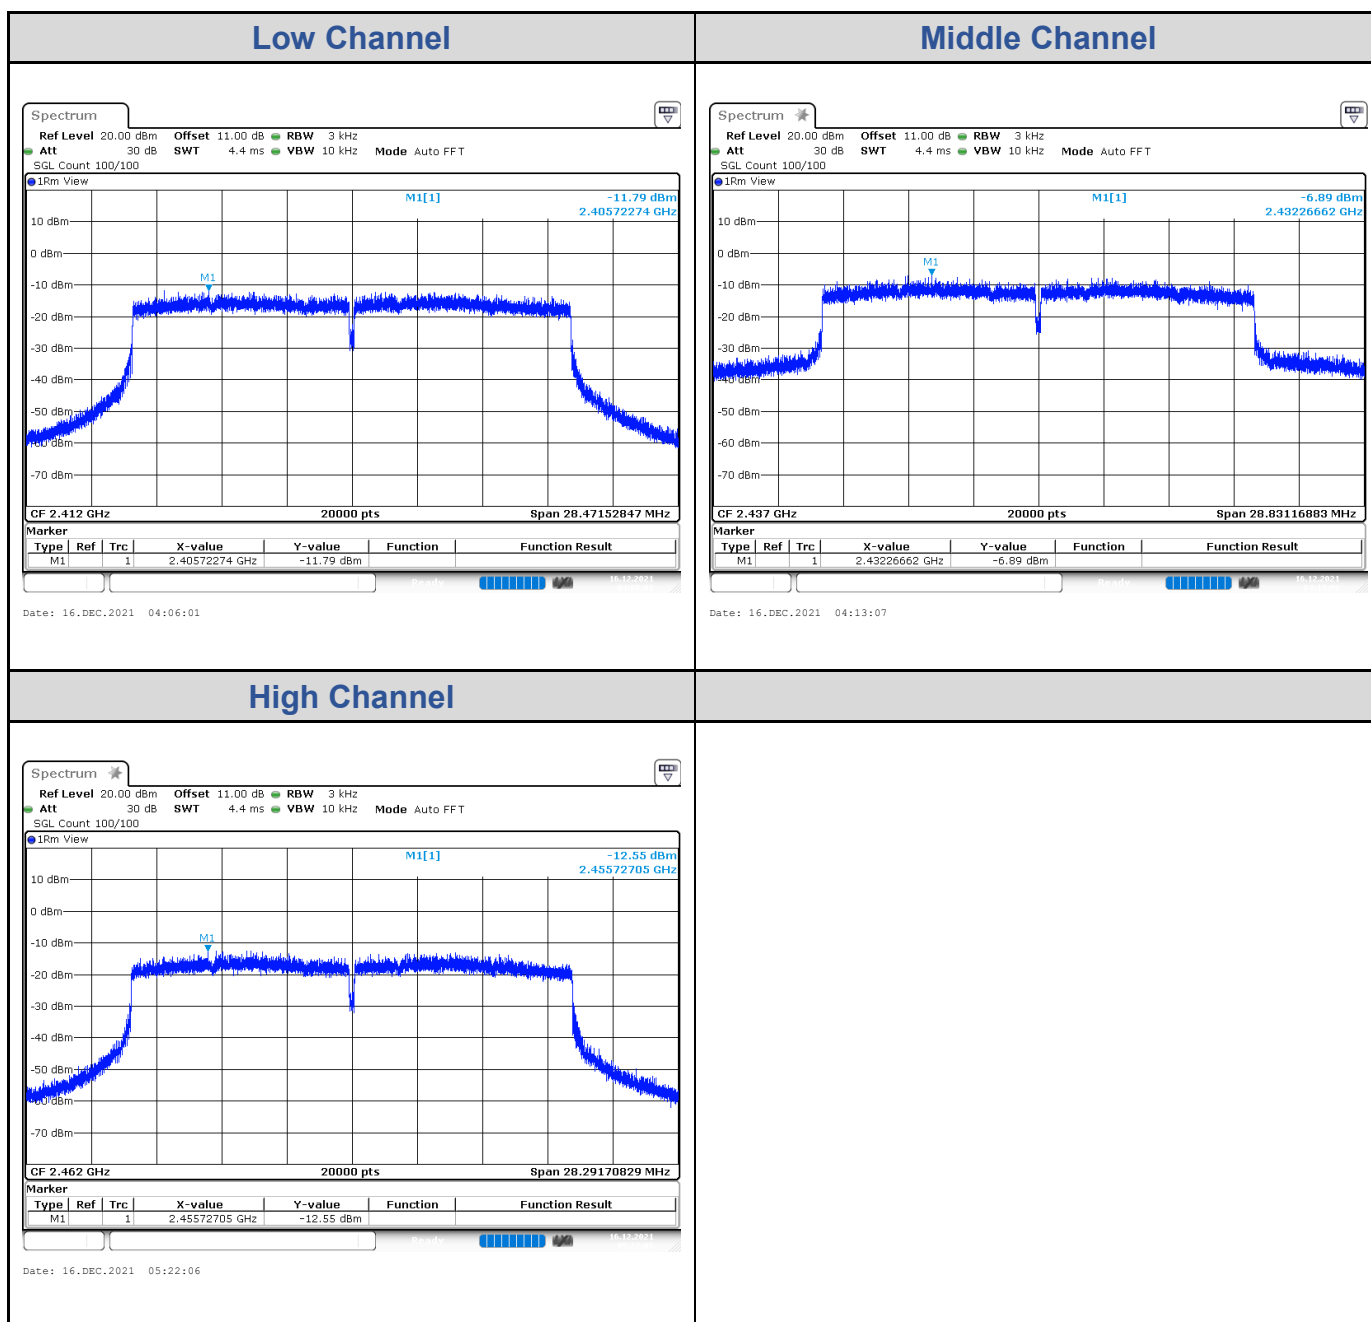

802.11ax HE20: 4TX

Channel	Channel Frequency (MHz)	Power Density (dBm/3kHz)				Total Power Density with Duty Factor (dBm/3kHz)	Limit (dBm/3kHz)
		Chain 0	Chain 1	Chain 2	Chain 3		
Low Channel	2412	-11.79	-11.59	-12.15	-11.01	-5.35	3.74
Middle Channel	2437	-6.89	-7.72	-7.49	-7.18	-1.04	3.74
High Channel	2462	-12.55	-11.04	-13.05	-12.31	-5.90	3.74

<Chain 0>

<Chain 1>

<Chain 2>

<Chain 3>

802.11ax HE40: 4TX

Channel	Channel Frequency (MHz)	Power Density (dBm/3kHz)				Total Power Density with Duty Factor (dBm/3kHz)	Limit (dBm/3kHz)
		Chain 0	Chain 1	Chain 2	Chain 3		
Low Channel	2422	-10.52	-10.46	-9.43	-9.97	-3.67	3.74
Middle Channel	2437	-9.97	-10.11	-9.80	-10.24	-3.62	3.74
High Channel	2452	-11.15	-11.58	-11.65	-10.95	-4.92	3.74

<Chain 0>

<Chain 1>

<Chain 2>

<Chain 3>

Test Result of Conducted Spurious Emissions

802.11b: 4TX

<Chain 0>

<Chain 1>