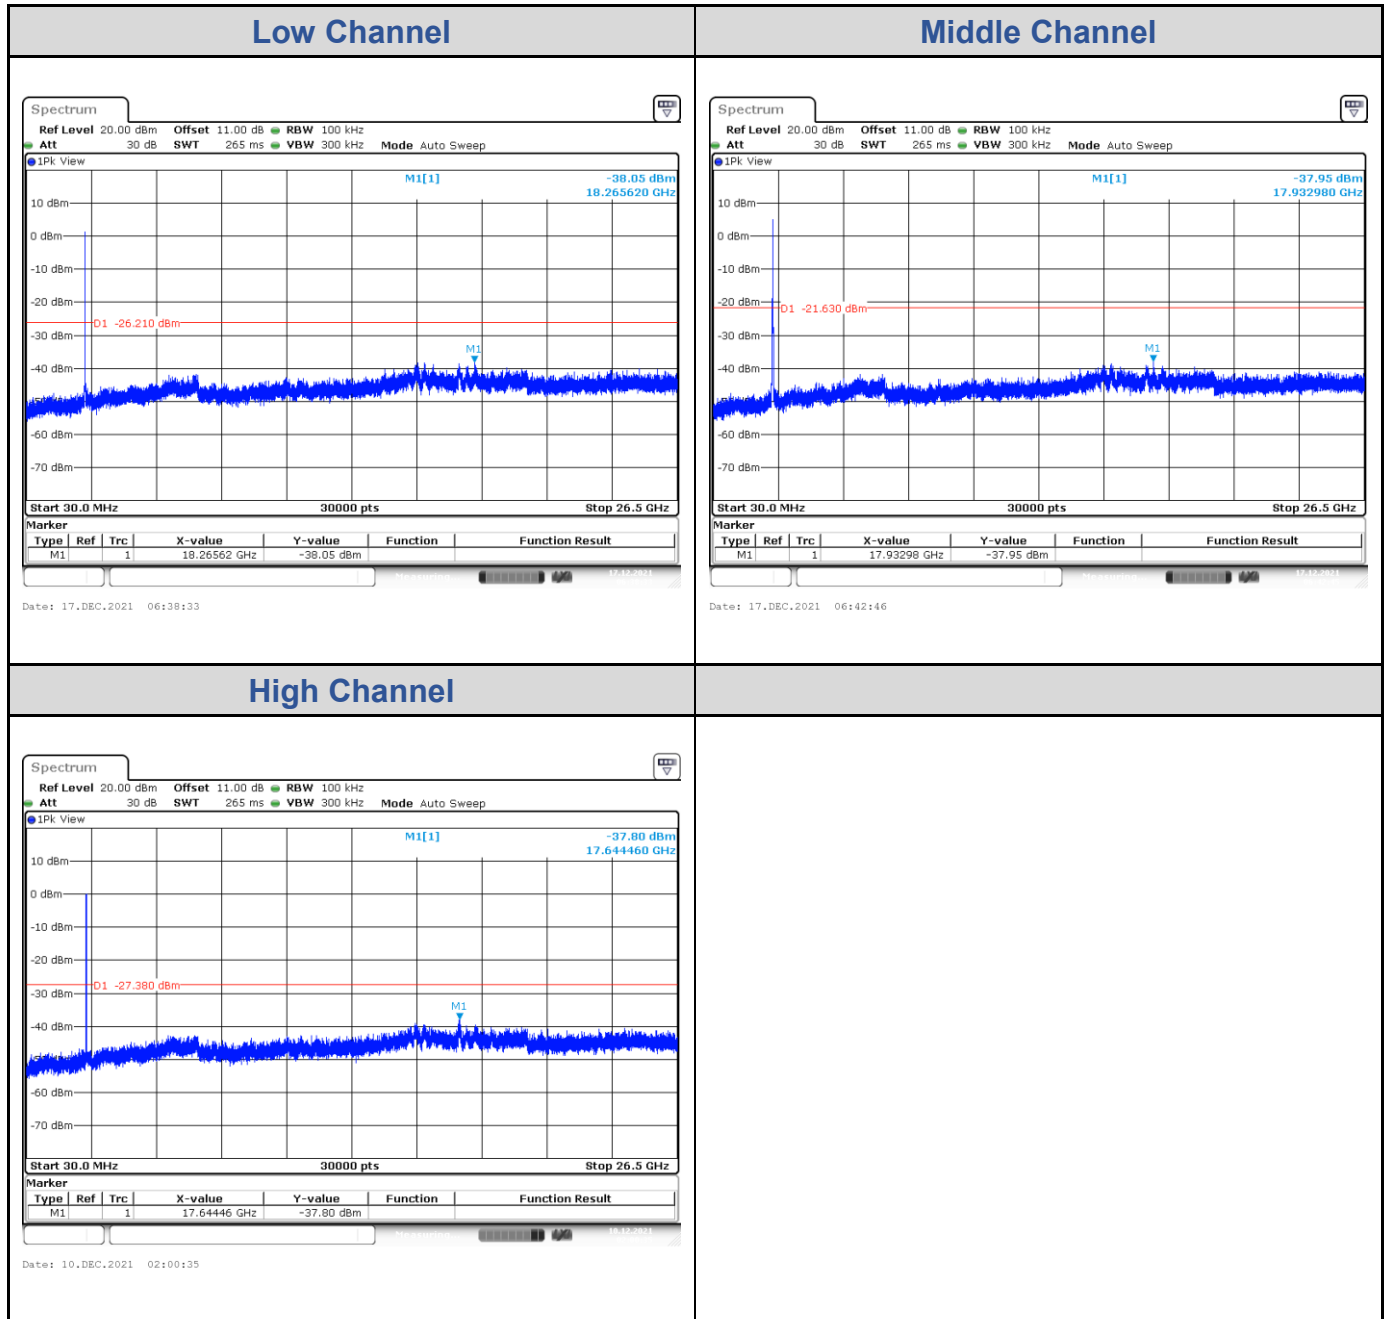

<Chain 0>

<Chain 1>

<Chain 2>

<Chain 3>

Test Result of Conducted Spurious Emissions

802.11b: 4TX

<Chain 0>

<Chain 1>

<Chain 2>

<Chain 3>

802.11g: 4TX

<Chain 0>

<Chain 1>

<Chain 2>

<Chain 3>

802.11ax HE20: 4TX

<Chain 0>

<Chain 1>

<Chain 2>

<Chain 3>

802.11ax HE40: 4TX

<Chain 0>

<Chain 1>

<Chain 2>

<Chain 3>

Test Result of Conducted Bandedge, Tx Mode

802.11b: 4TX
<Chain 0>

<Chain 1>

<Chain 2>

<Chain 3>

802.11g: 4TX
<Chain 0>

<Chain 1>