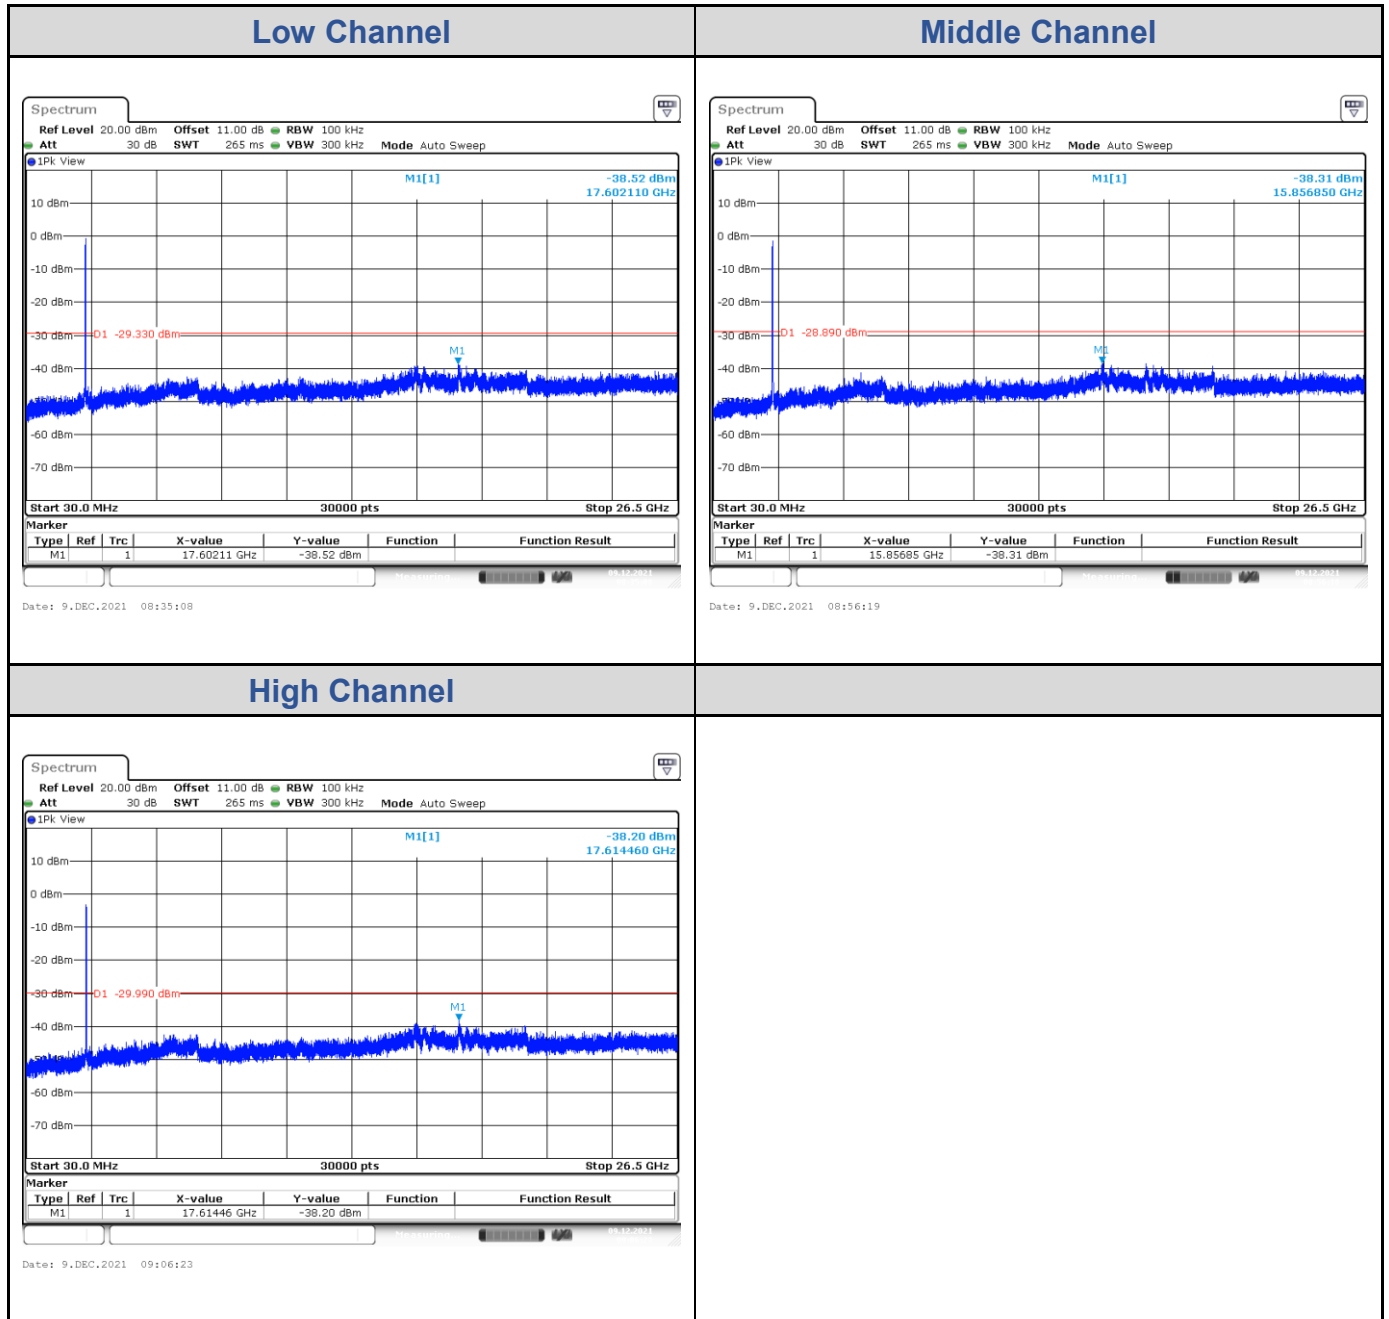

<Chain 0>

<Chain 1>

<Chain 2>

<Chain 3>

802.11ax HE40: 4TX

<Chain 0>

<Chain 1>

<Chain 2>

<Chain 3>

Test Result of Conducted Bandedge, Tx Mode

802.11b: 4TX
<Chain 0>

<Chain 1>

<Chain 2>

<Chain 3>

802.11g: 4TX
<Chain 0>

<Chain 1>