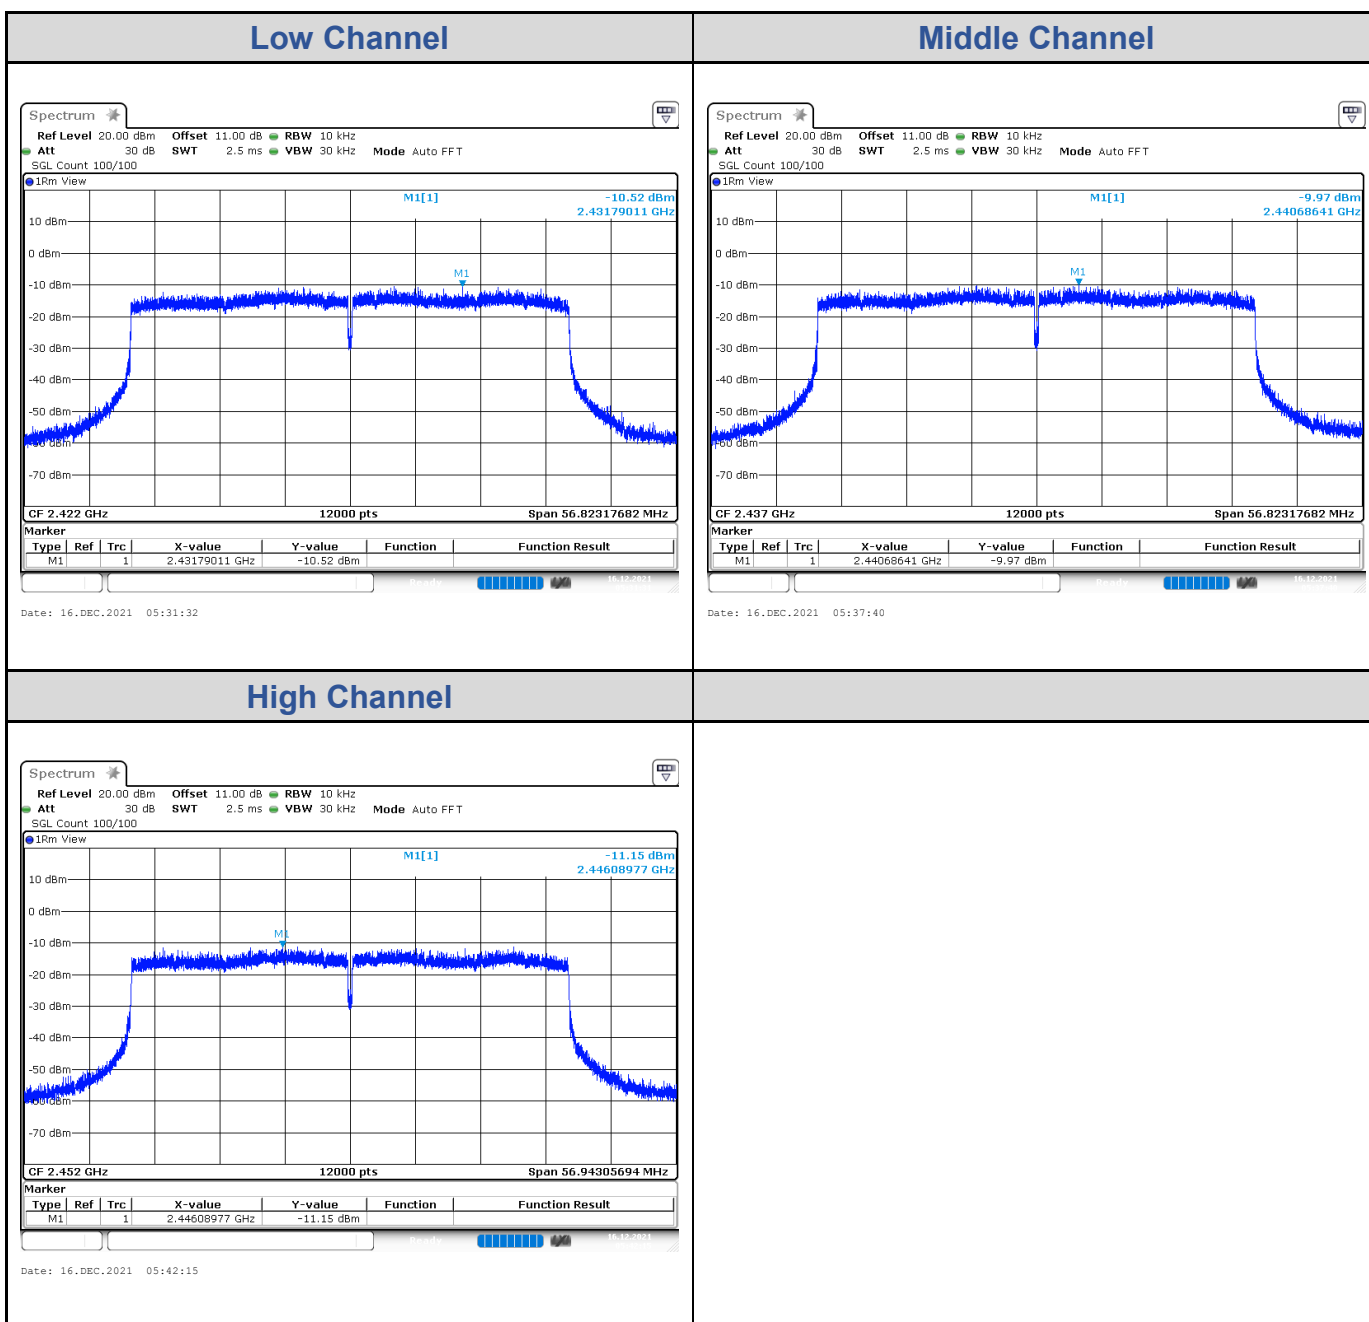

802.11ax HE20: 4TX

Channel	Channel Frequency (MHz)	Power Density (dBm/3kHz)				Total Power Density with Duty Factor (dBm/3kHz)	Limit (dBm/3kHz)
		Chain 0	Chain 1	Chain 2	Chain 3		
Low Channel	2412	-11.79	-11.59	-12.15	-11.01	-5.35	3.74
Middle Channel	2437	-6.89	-7.72	-7.49	-7.18	-1.04	3.74
High Channel	2462	-12.55	-11.04	-13.05	-12.31	-5.90	3.74

<Chain 0>

<Chain 1>

<Chain 2>

<Chain 3>

802.11ax HE40: 4TX

Channel	Channel Frequency (MHz)	Power Density (dBm/3kHz)				Total Power Density with Duty Factor (dBm/3kHz)	Limit (dBm/3kHz)
		Chain 0	Chain 1	Chain 2	Chain 3		
Low Channel	2422	-10.52	-10.46	-9.43	-9.97	-3.67	3.74
Middle Channel	2437	-9.97	-10.11	-9.80	-10.24	-3.62	3.74
High Channel	2452	-11.15	-11.58	-11.65	-10.95	-4.92	3.74

<Chain 0>

<Chain 1>

<Chain 2>

<Chain 3>

Test Result of Conducted Spurious Emissions

802.11b: 4TX

<Chain 0>

<Chain 1>