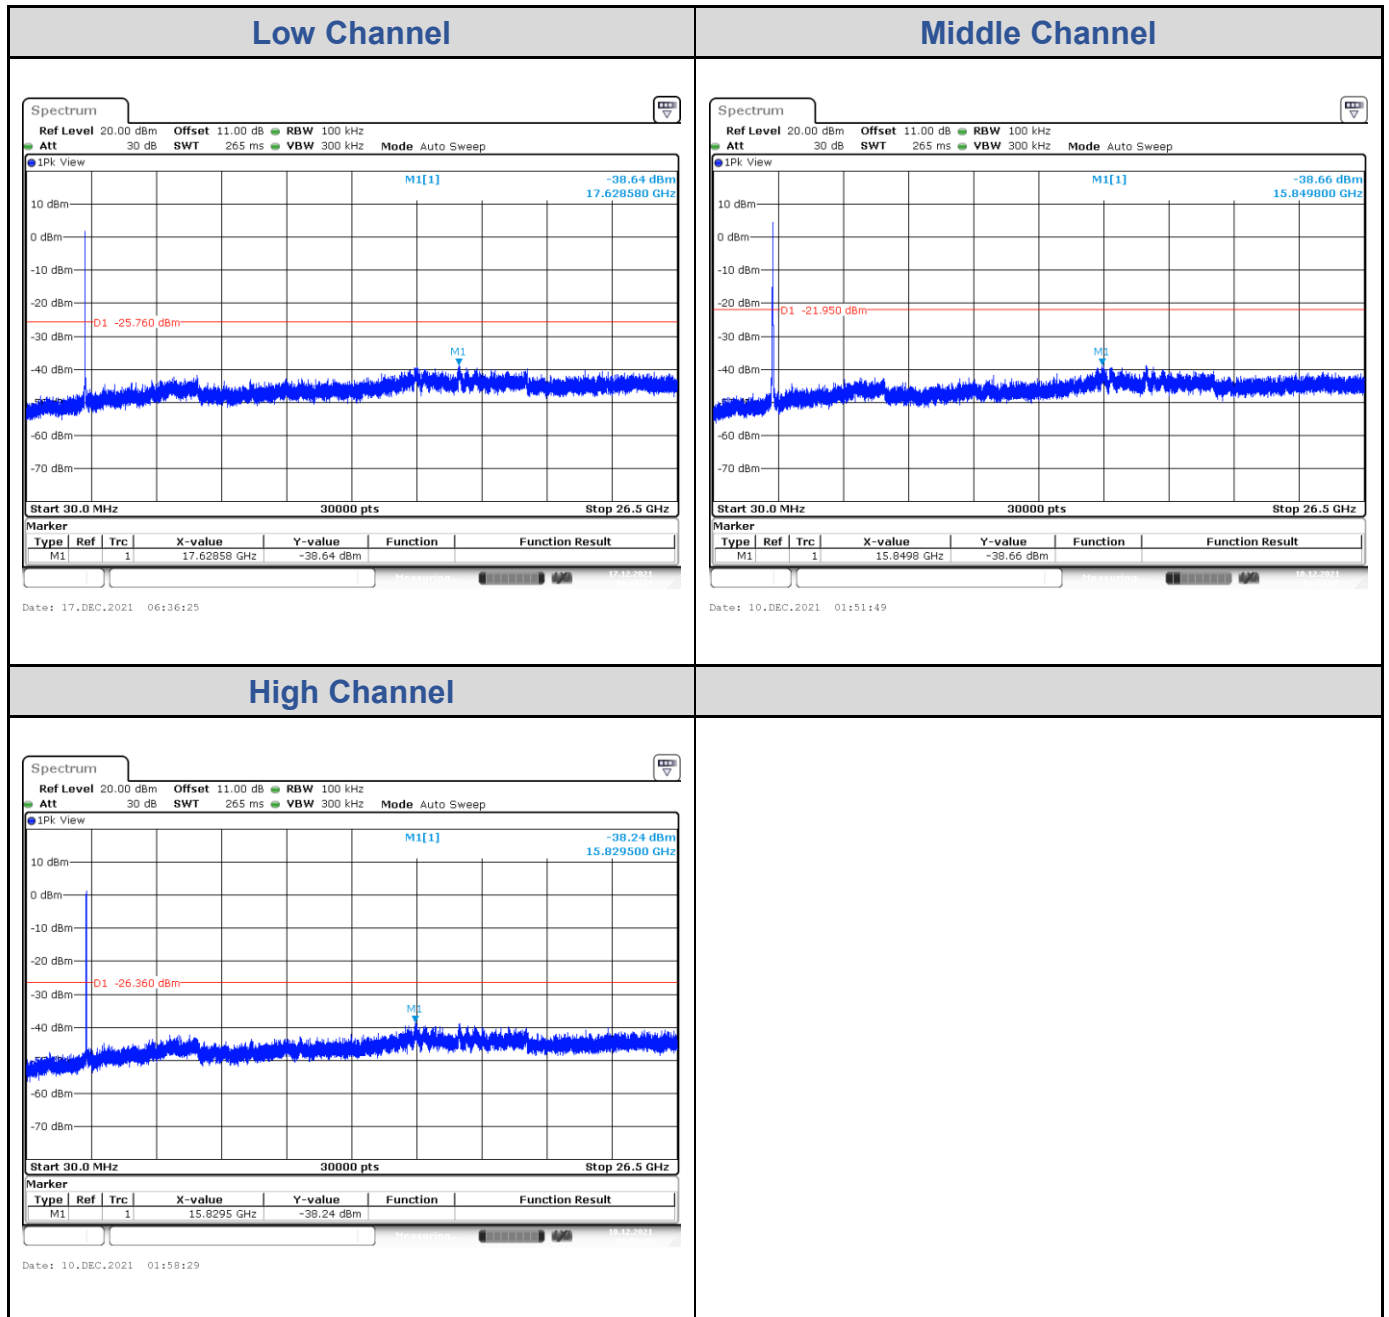

<Chain 0>

<Chain 1>

<Chain 2>

<Chain 3>

Test Result of Conducted Spurious Emissions

802.11b: 4TX

<Chain 0>

<Chain 1>

<Chain 2>

<Chain 3>

802.11g: 4TX

<Chain 0>

<Chain 1>

<Chain 2>

<Chain 3>

802.11ax HE20: 4TX

<Chain 0>

<Chain 1>

<Chain 2>

<Chain 3>

802.11ax HE40: 4TX

<Chain 0>

<Chain 1>

<Chain 2>

<Chain 3>

Test Result of Conducted Bandedge, Tx Mode

802.11b: 4TX
<Chain 0>

<Chain 1>

<Chain 2>

<Chain 3>

802.11g: 4TX
<Chain 0>

<Chain 1>