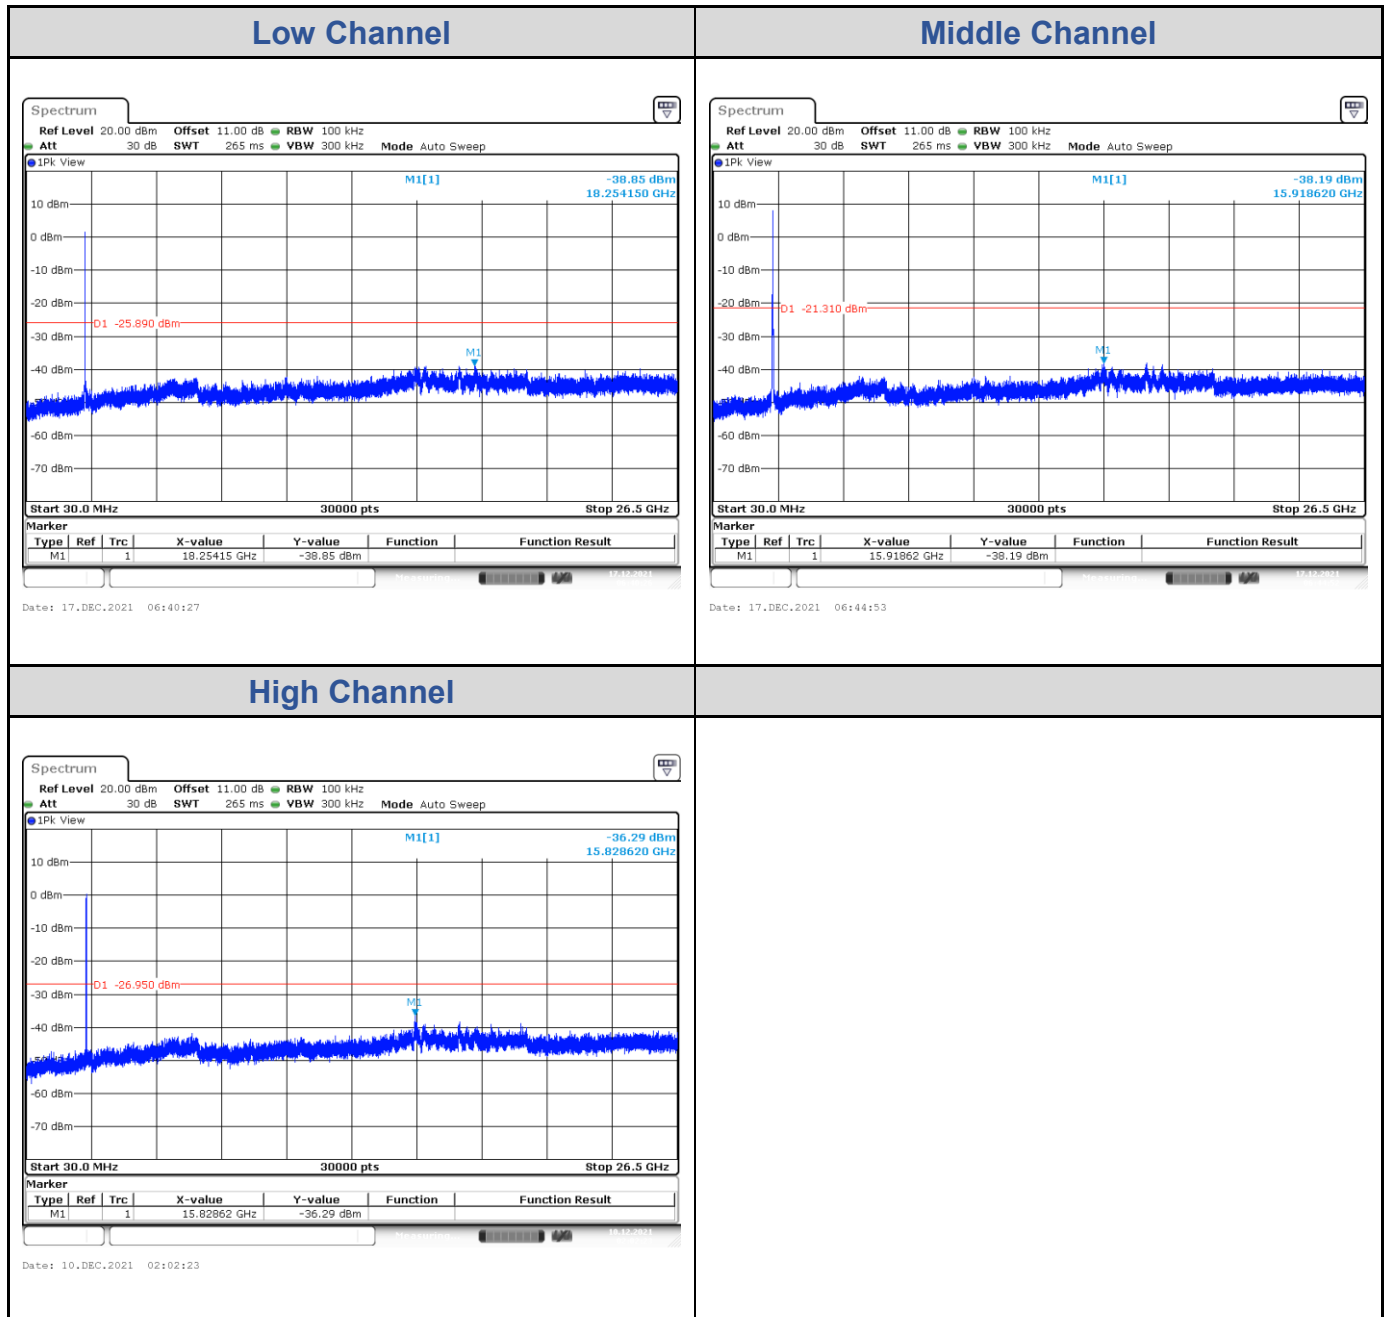

<Chain 0>

<Chain 1>

<Chain 2>

<Chain 3>

802.11ax HE40: 4TX

<Chain 0>

<Chain 1>

<Chain 2>

<Chain 3>

Test Result of Conducted Bandedge, Tx Mode

802.11b: 4TX
<Chain 0>

<Chain 1>

<Chain 2>

<Chain 3>

802.11g: 4TX
<Chain 0>

<Chain 1>