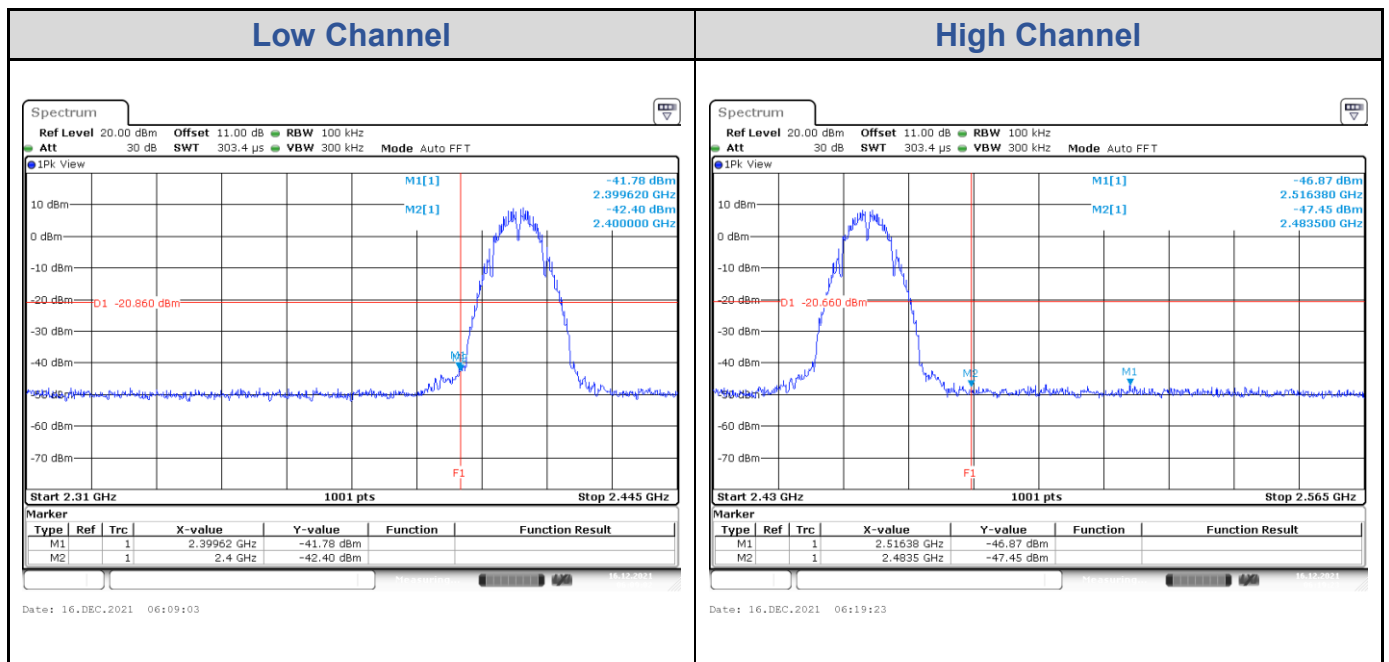

<Chain 0>

<Chain 1>

<Chain 2>

<Chain 3>

Test Result of Conducted Spurious Emissions

802.11b: 4TX

<Chain 0>

<Chain 1>

<Chain 0>

<Chain 1>

<Chain 2>

<Chain 3>

802.11ax HE40: 4TX

<Chain 0>

<Chain 1>

<Chain 2>

<Chain 3>

Test Result of Conducted Bandedge, Tx Mode

802.11b: 4TX
<Chain 0>

<Chain 1>

<Chain 2>

<Chain 3>

802.11g: 4TX
<Chain 0>

<Chain 1>