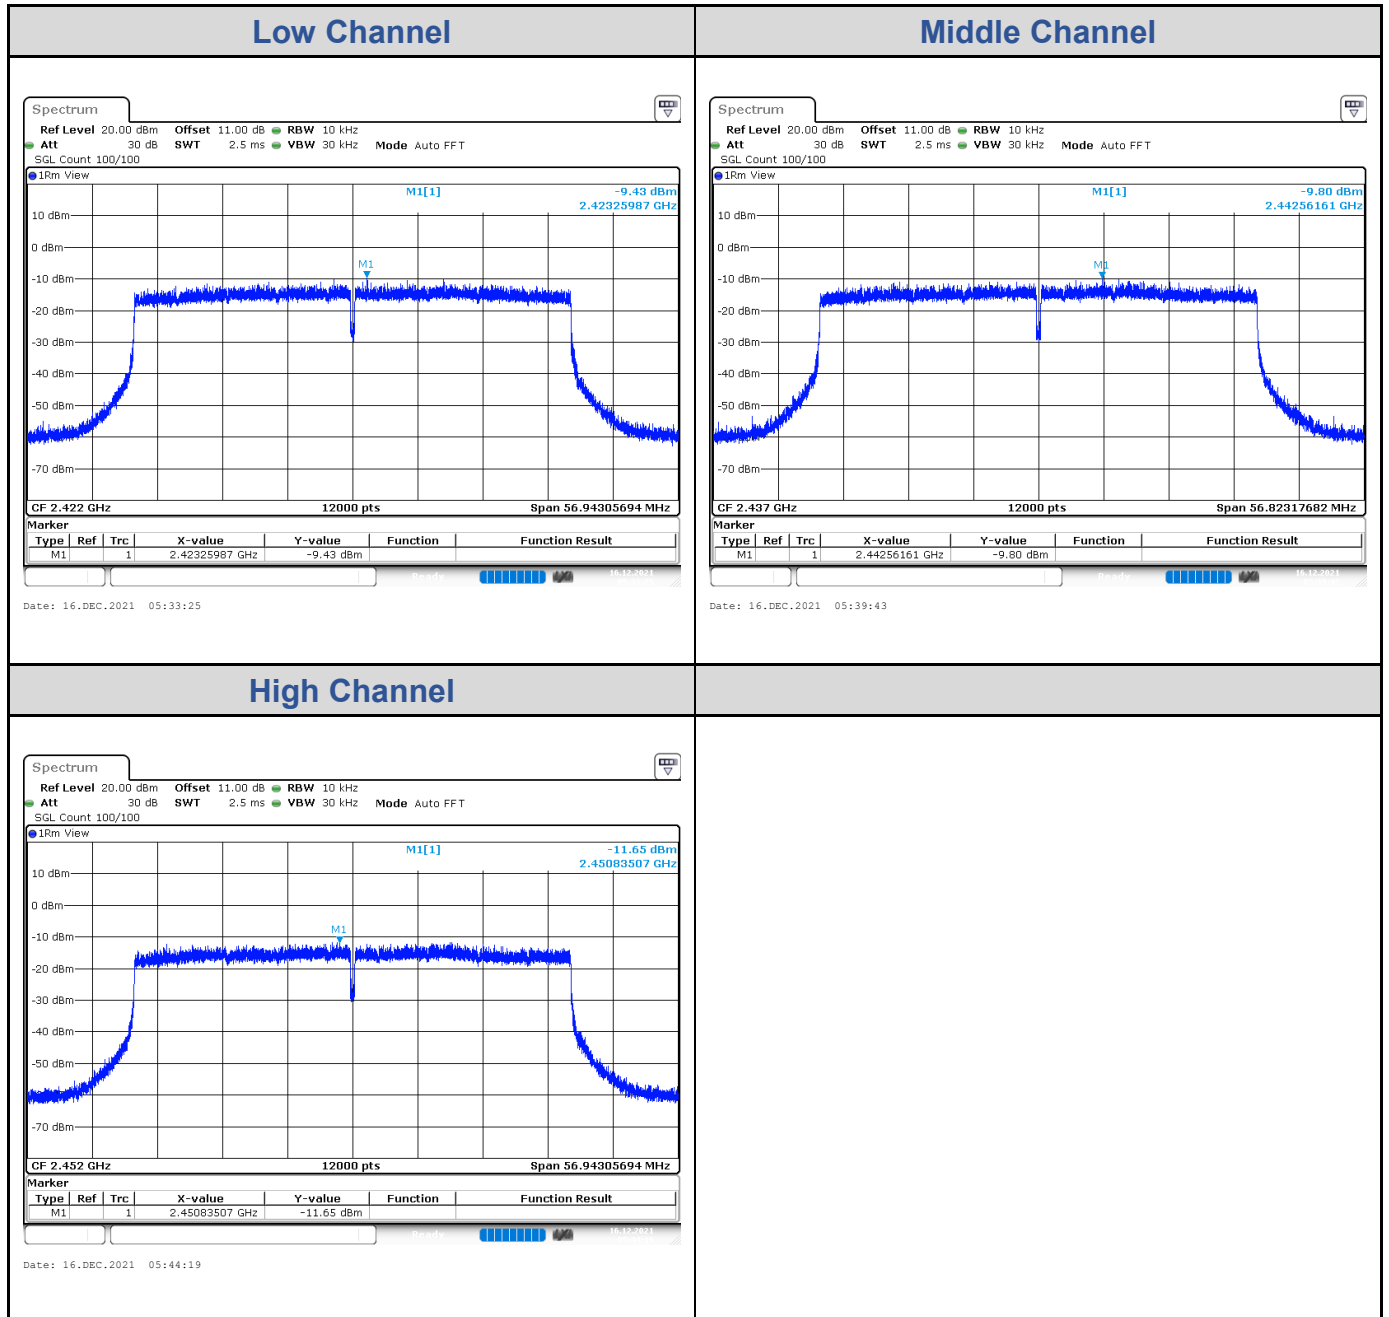

802.11ax HE20: 4TX

Channel	Channel Frequency (MHz)	Power Density (dBm/3kHz)				Total Power Density with Duty Factor (dBm/3kHz)	Limit (dBm/3kHz)
		Chain 0	Chain 1	Chain 2	Chain 3		
Low Channel	2412	-11.79	-11.59	-12.15	-11.01	-5.35	3.74
Middle Channel	2437	-6.89	-7.72	-7.49	-7.18	-1.04	3.74
High Channel	2462	-12.55	-11.04	-13.05	-12.31	-5.90	3.74

<Chain 0>

<Chain 1>

<Chain 2>

<Chain 3>

802.11ax HE40: 4TX

Channel	Channel Frequency (MHz)	Power Density (dBm/3kHz)				Total Power Density with Duty Factor (dBm/3kHz)	Limit (dBm/3kHz)
		Chain 0	Chain 1	Chain 2	Chain 3		
Low Channel	2422	-10.52	-10.46	-9.43	-9.97	-3.67	3.74
Middle Channel	2437	-9.97	-10.11	-9.80	-10.24	-3.62	3.74
High Channel	2452	-11.15	-11.58	-11.65	-10.95	-4.92	3.74

<Chain 0>

<Chain 1>

<Chain 2>

<Chain 3>

Test Result of Conducted Spurious Emissions

802.11b: 4TX

<Chain 0>

<Chain 1>