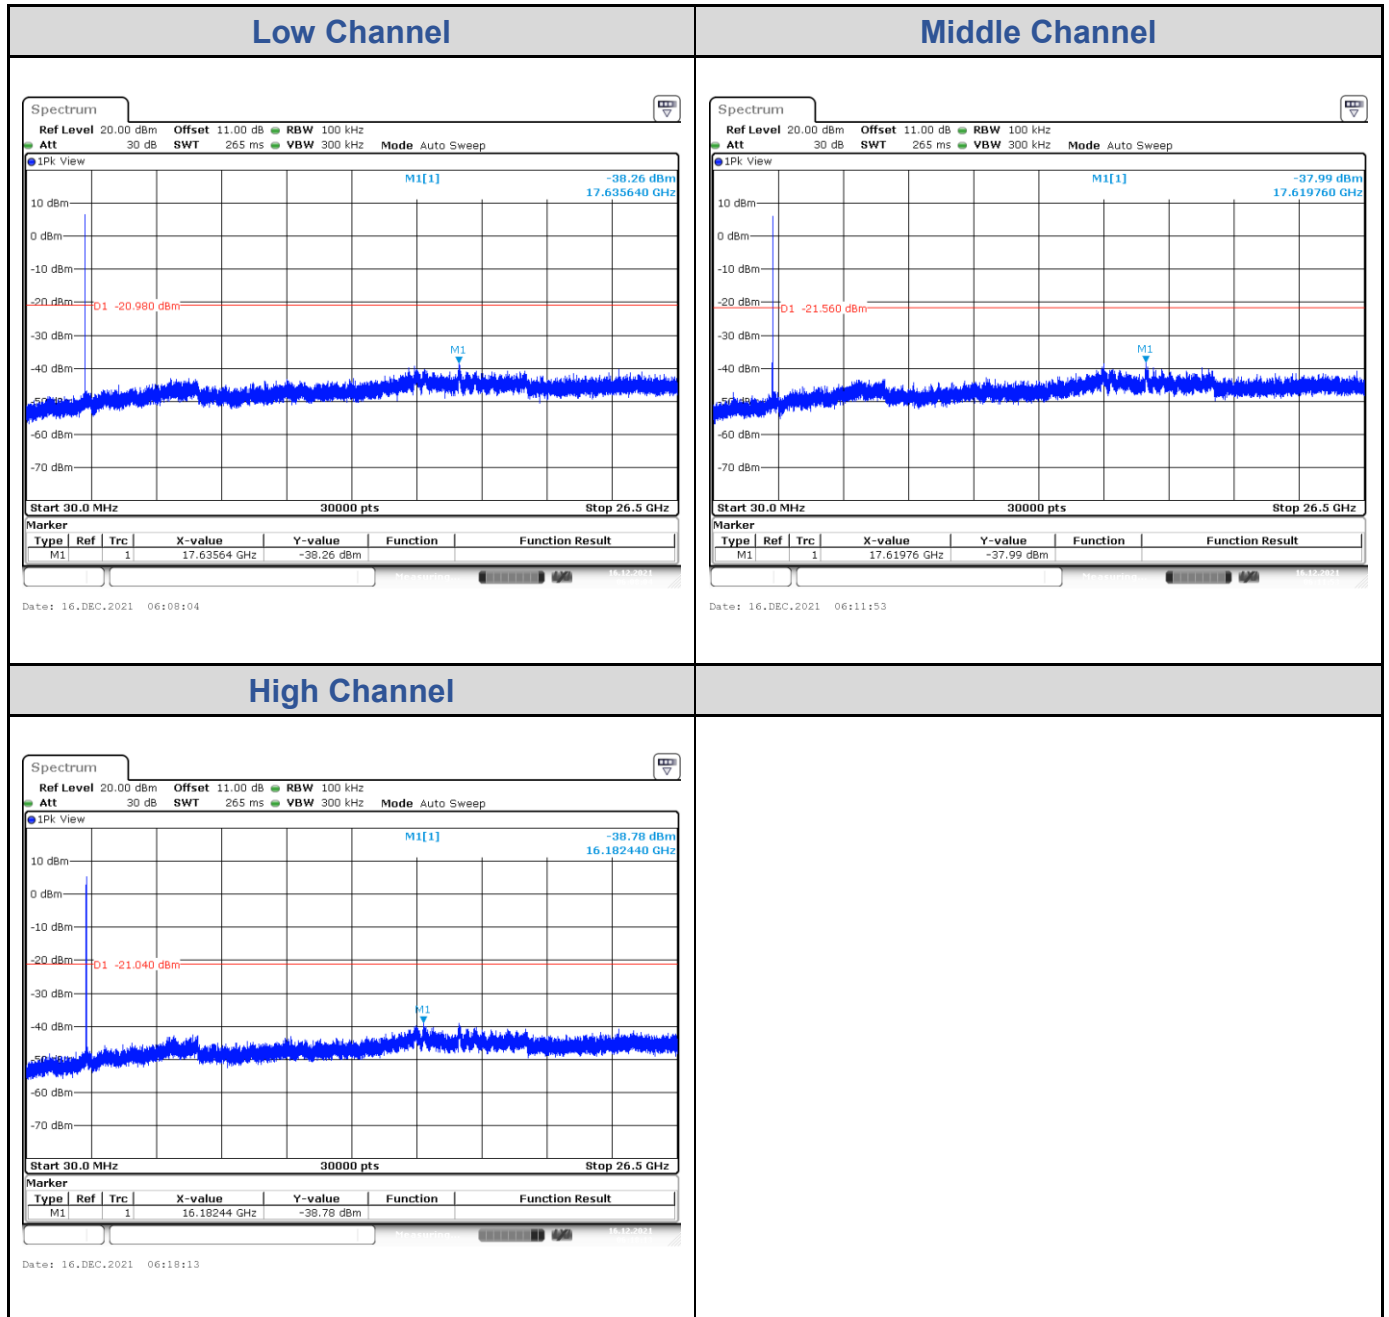

<Chain 0>

<Chain 1>

<Chain 2>

<Chain 3>

Test Result of Conducted Spurious Emissions

802.11b: 4TX

<Chain 0>

<Chain 1>

<Chain 2>

<Chain 3>

802.11g: 4TX

<Chain 0>

<Chain 1>

<Chain 2>

<Chain 3>

802.11ax HE20: 4TX