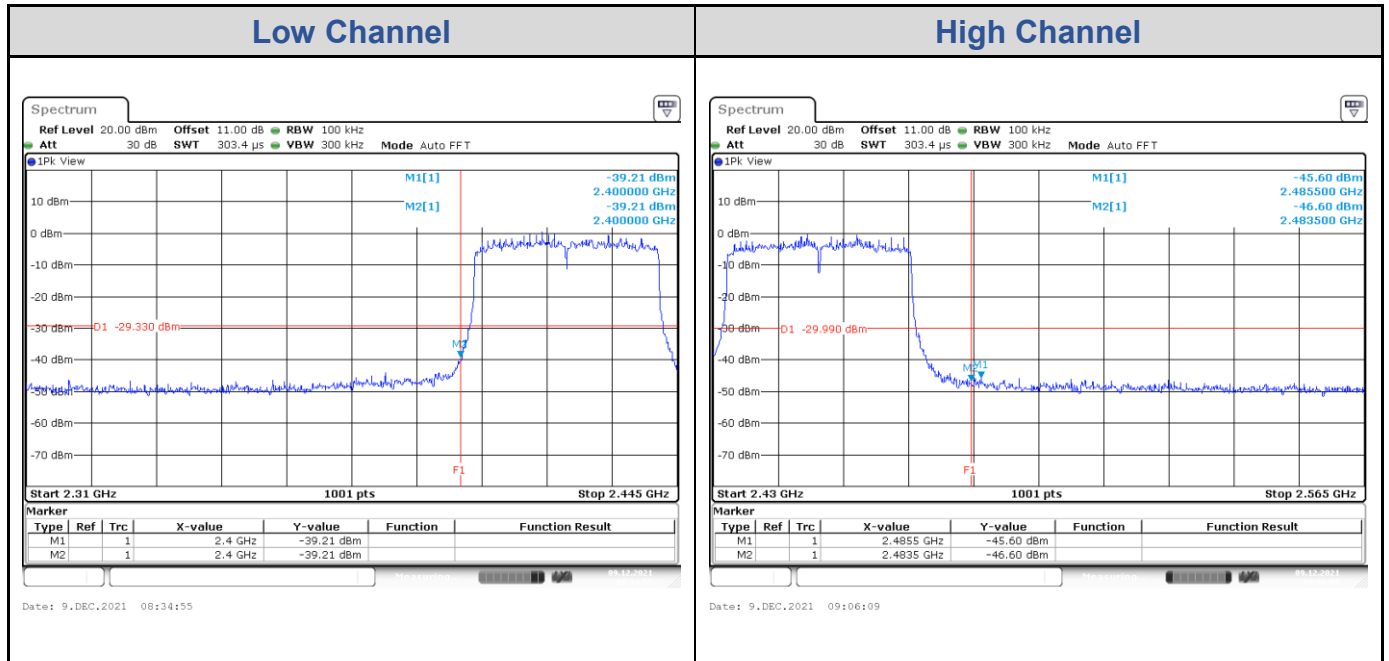

<Chain 2>