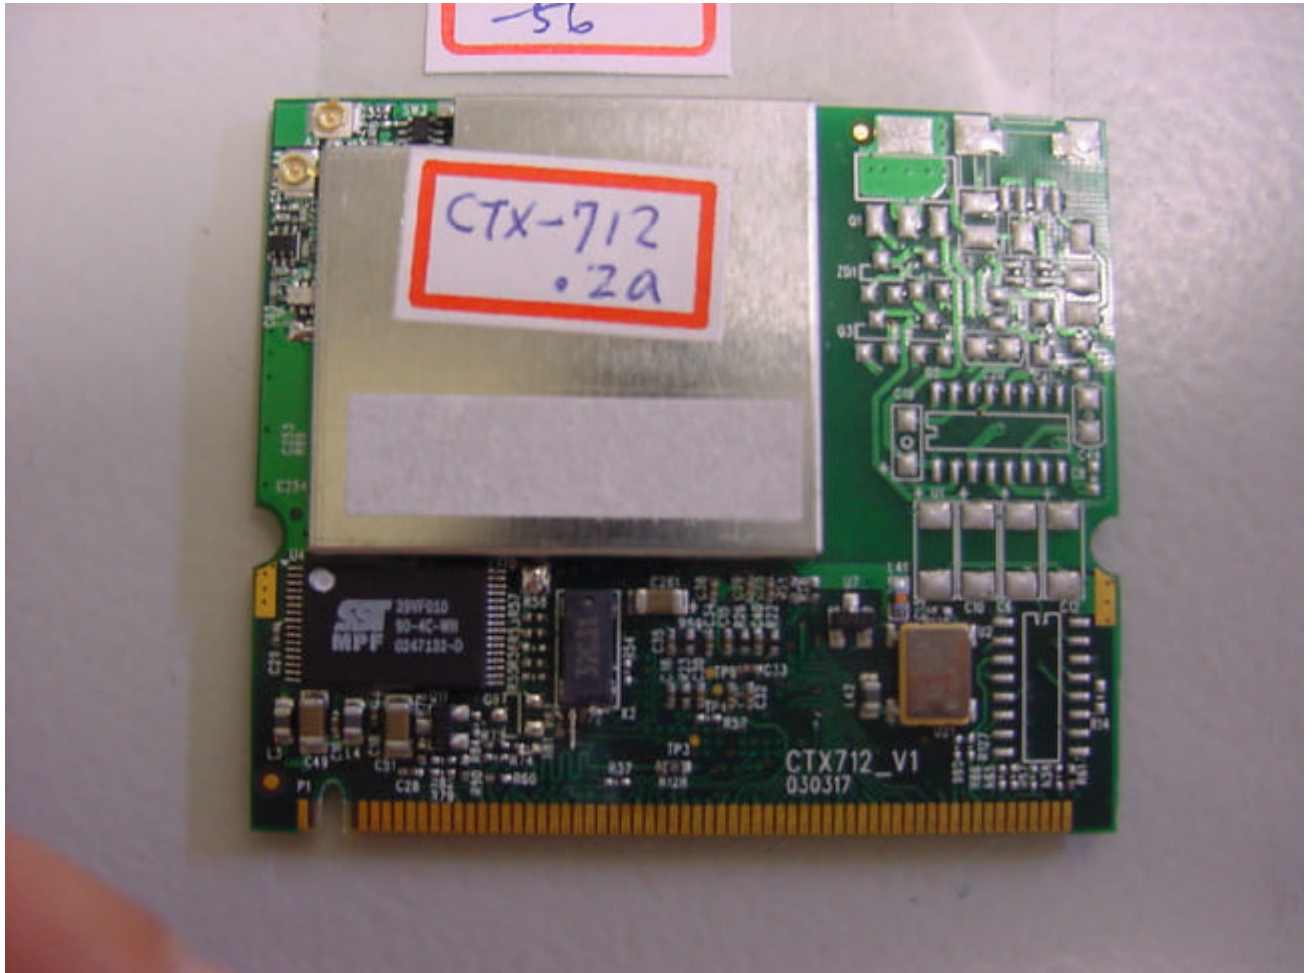

Testreport for digitally modulated TX

CETECOM ICT Services GmbH Saarbruecken, Germany

Test report No.: 4-1049-01-02/03

Date: 2003-06-23

Page 54 of 56