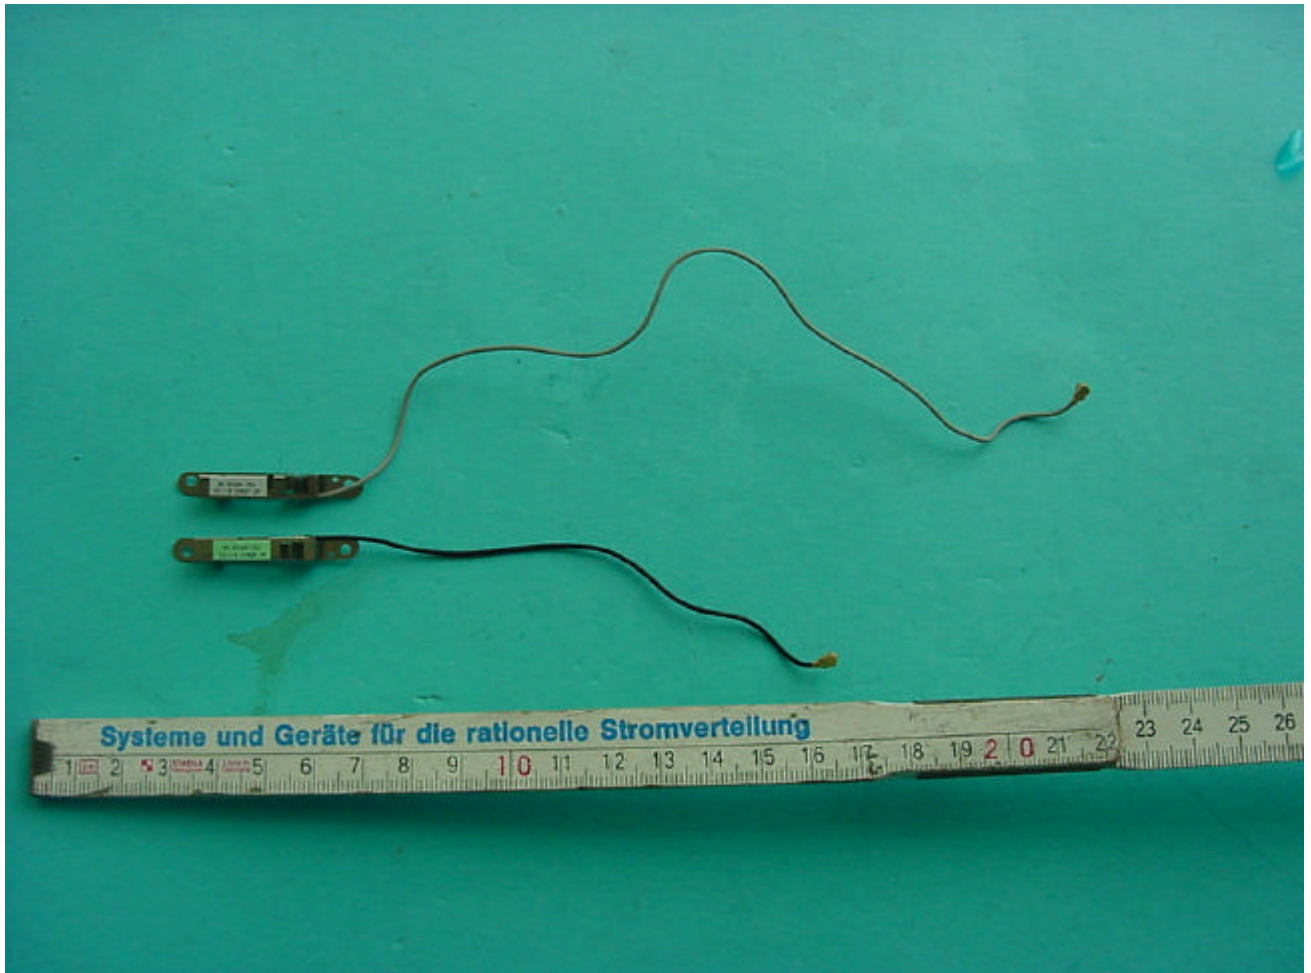

Testreport for digitally modulated TX

CETECOM ICT Services GmbH Saarbruecken, Germany

Test report No.: 4-1049-01-02/03

Date: 2003-06-23

Page 52 of 56

4.2 EXTERNAL PHOTOS INCL ACCESSORIES

Antennas with cable and connectors

Testreport for digitally modulated TX

CETECOM ICT Services GmbH Saarbruecken, Germany

Test report No.: 4-1049-01-02/03

Date: 2003-06-23

Page 53 of 56

Antennas

Testreport for digitally modulated TX

CETECOM ICT Services GmbH Saarbruecken, Germany