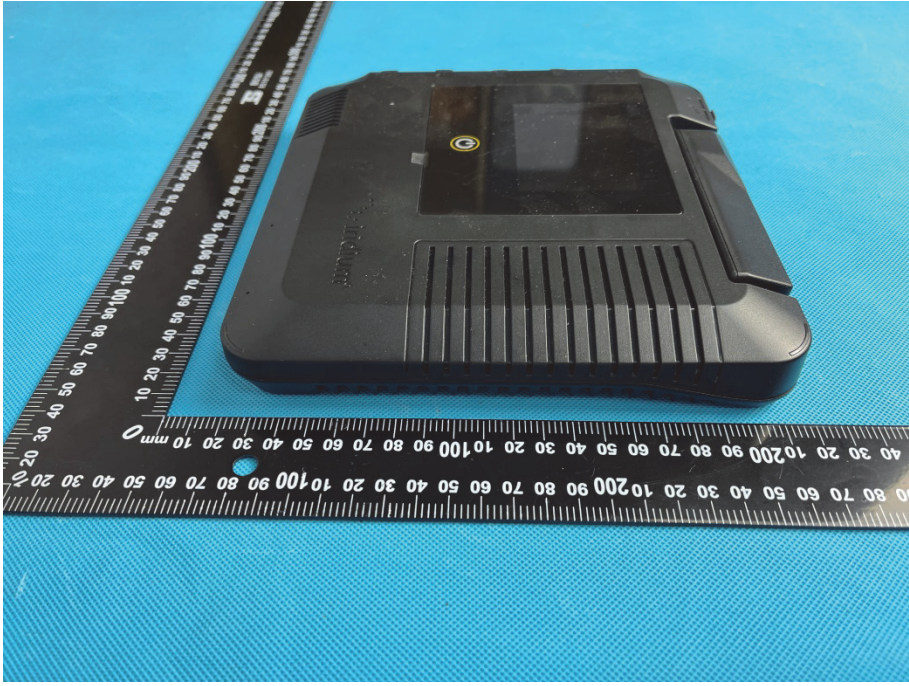

## EXHIBIT 2 - EUT PHOTOGRAPHS

<p><b>EUT View 1</b></p>	 <p>A photograph showing a black Iridium satellite phone (EUT) lying on a blue textured surface. The phone is positioned vertically, with a power button and a speaker grille visible. To the right of the phone is a coiled black power cable and a small, square, black antenna. A black ruler with white markings is placed horizontally below the phone and vertically to its left for scale. The ruler shows measurements in millimeters and centimeters. The Iridium logo is visible on the front of the device.</p>
<p><b>EUT View 2</b></p>	 <p>A close-up photograph of the same black Iridium satellite phone (EUT) on the blue textured surface. The phone is oriented vertically, showing the power button and speaker grille. A black ruler with white markings is placed horizontally below the phone for scale. The Iridium logo is clearly visible on the front of the device.</p>

EUT View 3

EUT View 4

EUT View 5

EUT View 6

EUT View 7

EUT View 8

EUT View 9