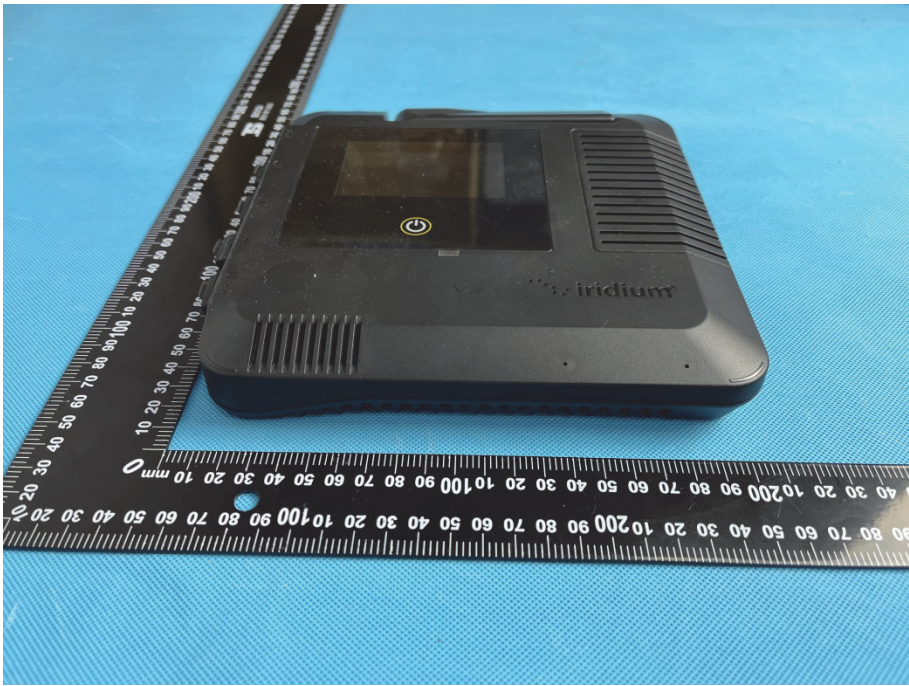

## EXHIBIT 2 - EUT PHOTOGRAPHS

<p><b>EUT View 1</b></p>	 <p>A photograph showing a black Iridium satellite phone (EUT) lying on a blue textured surface. The phone is positioned vertically, with a power button and a speaker grille visible. To the right of the phone is a coiled black power cable and a small, square, black antenna. A black ruler with white markings is placed horizontally below the phone and vertically to its left for scale. The ruler shows measurements in millimeters and centimeters. The Iridium logo is visible on the front of the device.</p>
<p><b>EUT View 2</b></p>	 <p>A close-up photograph of the same black Iridium satellite phone (EUT) on the blue textured surface. The phone is oriented vertically, showing the power button and speaker grille. A black ruler with white markings is placed horizontally below the phone for scale. The Iridium logo is clearly visible on the front of the device.</p>

EUT View 3

EUT View 4

EUT View 5

EUT View 6

EUT View 7

EUT View 8

EUT View 9