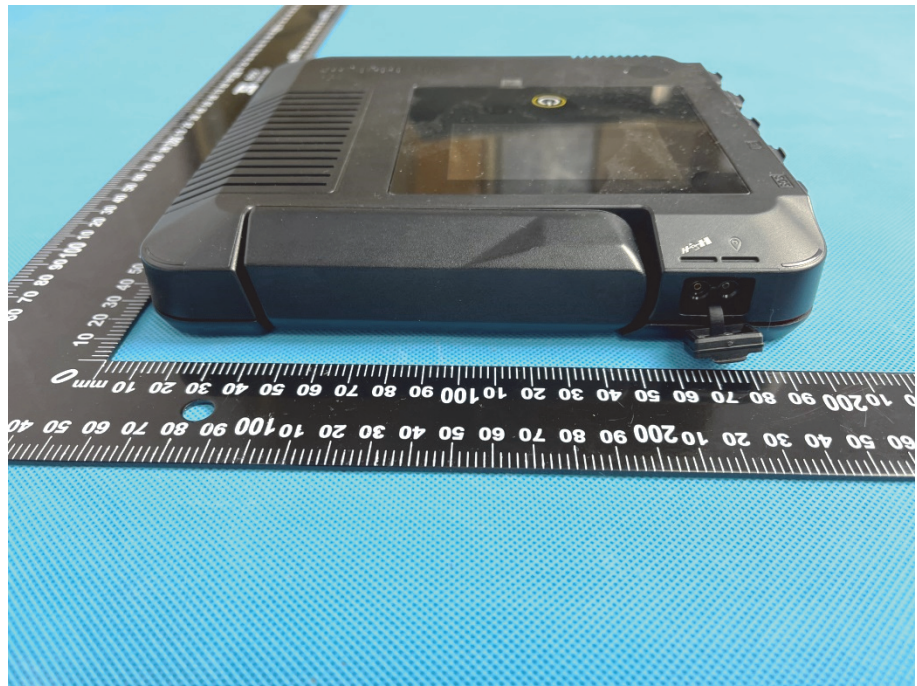

## EXHIBIT 2 - EUT PHOTOGRAPHS

<p><b>EUT View 1</b></p>	 <p>A photograph showing a black Iridium satellite phone (EUT) lying on a blue textured surface. The phone is positioned vertically, with a power button and a speaker grille visible. To the right of the phone is a coiled black power cable and a small, square, black antenna. A black ruler with white markings is placed horizontally below the phone and vertically to its left for scale. The ruler shows measurements in millimeters and centimeters. The Iridium logo is visible on the front of the device.</p>
<p><b>EUT View 2</b></p>	 <p>A close-up photograph of the same black Iridium satellite phone (EUT) on the blue textured surface. The phone is oriented vertically, showing the power button and speaker grille. A black ruler with white markings is placed horizontally below the phone for scale. The Iridium logo is clearly visible on the front of the device.</p>

EUT View 3

EUT View 4

EUT View 5

EUT View 6

EUT View 7

EUT View 8

EUT View 9