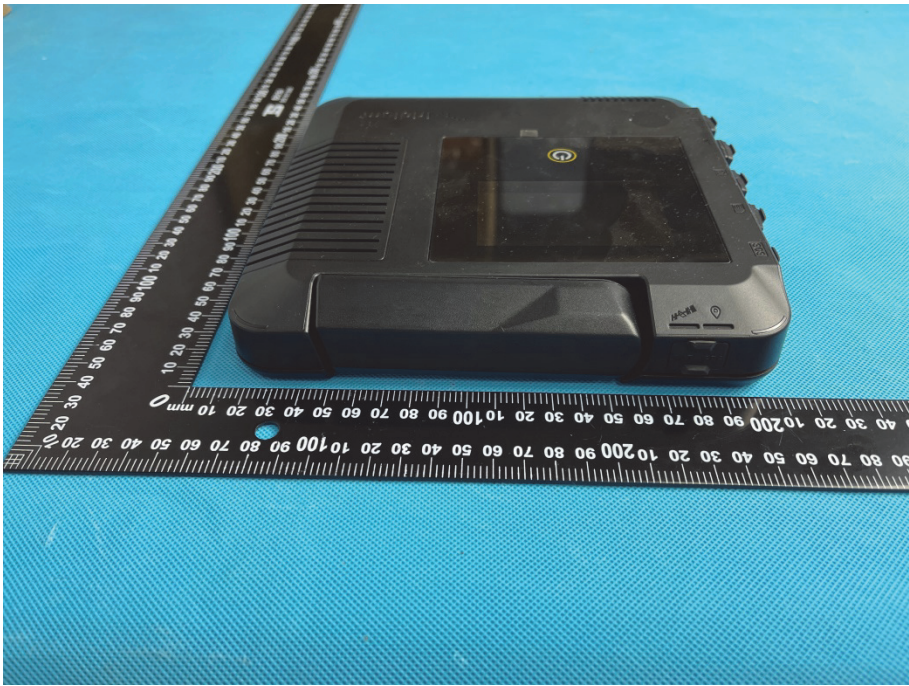

## EXHIBIT 2 - EUT PHOTOGRAPHS

<p><b>EUT View 1</b></p>	 <p>A photograph showing a black Iridium satellite phone (EUT) lying on a blue textured surface. The phone is positioned vertically, with a power button and a speaker grille visible. To the right of the phone is a coiled black power cable and a small, square, black antenna. A black ruler with white markings is placed horizontally below the phone and vertically to its left for scale. The ruler shows measurements in millimeters and centimeters. The Iridium logo is visible on the front of the device.</p>
<p><b>EUT View 2</b></p>	 <p>A close-up photograph of the same black Iridium satellite phone (EUT) on the blue textured surface. The phone is oriented vertically, showing the power button and speaker grille. A black ruler with white markings is placed horizontally below the phone for scale. The Iridium logo is clearly visible on the front of the device.</p>

EUT View 3

EUT View 4

EUT View 5

EUT View 6

EUT View 7

EUT View 8

EUT View 9