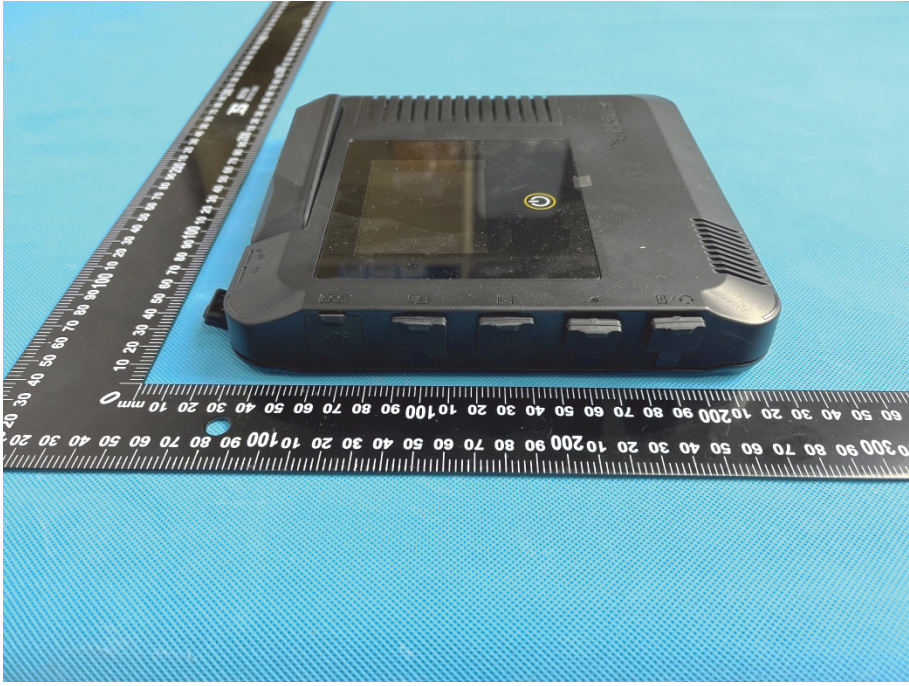

## EXHIBIT 2 - EUT PHOTOGRAPHS

<p><b>EUT View 1</b></p>	 <p>A photograph showing a black Iridium satellite phone (EUT) lying on a blue textured surface. The phone is positioned vertically, with a power button and a speaker grille visible. To the right of the phone is a coiled black power cable and a small, square, black antenna. A black ruler with white markings is placed horizontally below the phone and vertically to its left for scale. The ruler shows measurements in millimeters and centimeters. The Iridium logo is visible on the front of the device.</p>
<p><b>EUT View 2</b></p>	 <p>A close-up photograph of the same black Iridium satellite phone (EUT) on the blue textured surface. The phone is oriented vertically, showing the power button and speaker grille. A black ruler with white markings is placed horizontally below the phone for scale. The Iridium logo is clearly visible on the front of the device.</p>

EUT View 3

EUT View 4

EUT View 5

EUT View 6

EUT View 7

EUT View 8

EUT View 9