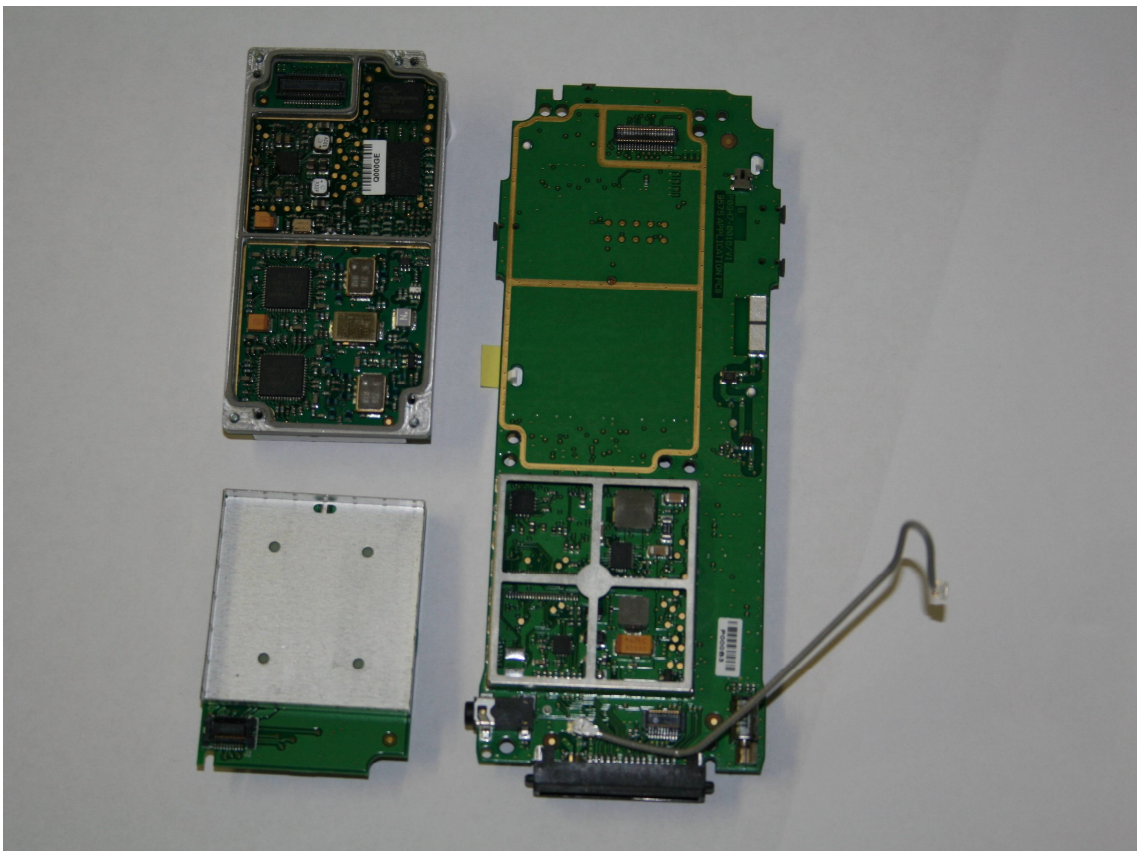

Iridium 9575 Satellite Phone  
Internal Photos

Core Front

Core Back

Open

Split Core