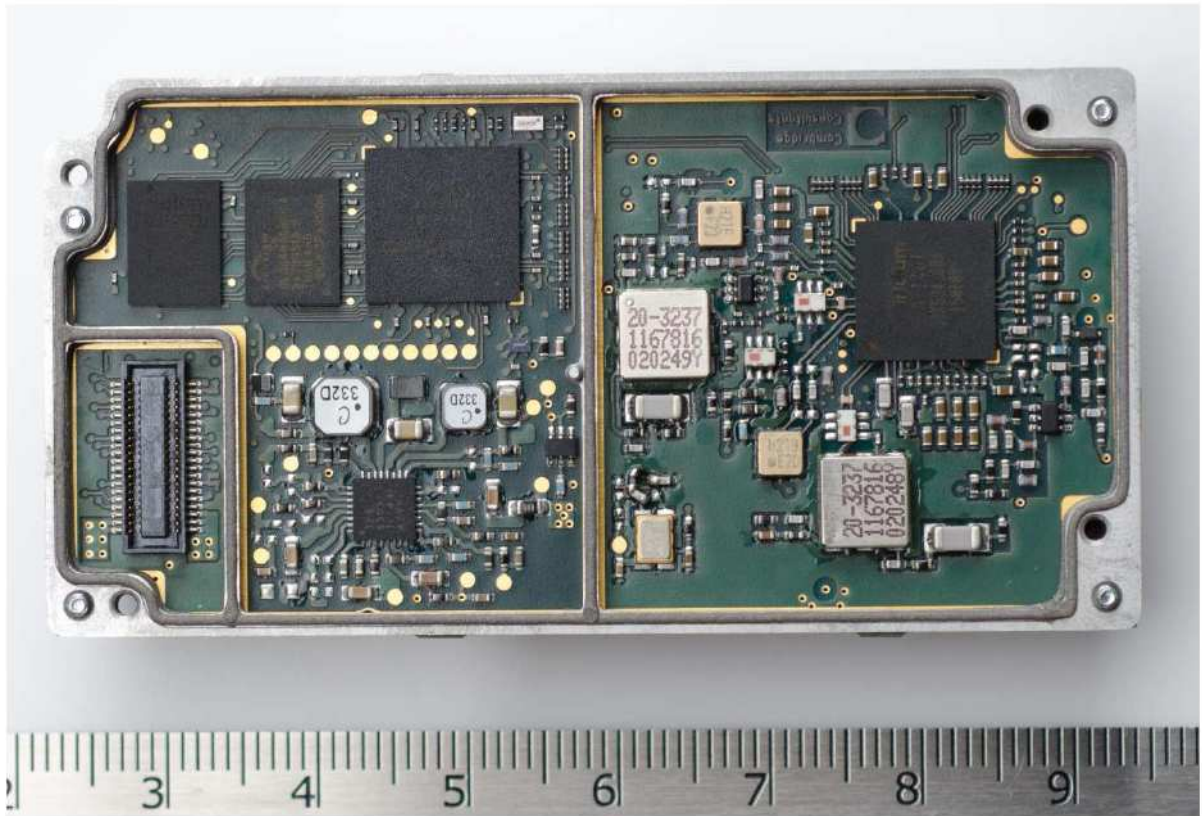

## Iridium Core 9523 Regulatory Photographs

The following photographs are of the 9523N rev B/V1 at modification state P1638-CN-024 V0.8.

Figure 1 – 9523N rev B/V1 – Top View (scale in mm)

Figure 2 – 9523N rev B/V1 – Top View with screening can lid removed

Figure 3 – 9523N rev B/V1 – Bottom View (scale in mm)

Figure 4 – 9523N rev B/V1 – Lower Side View

Figure 5 – 9523N rev B/V1 – Upper Side View

Figure 6 – 9523N rev B/V1 – Left Side View

Figure 7 – 9523N rev B/V1 – Right Side View