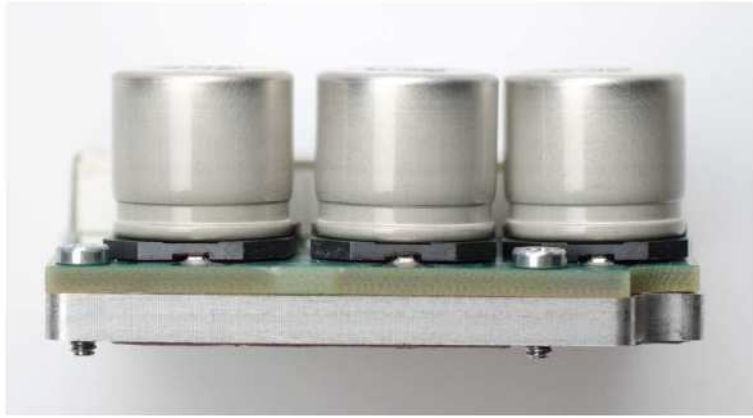

## Iridium Core 9523 Regulatory Photographs

The following photographs are of the 9523N rev B/V1 at modification state P1638-CN-024 V0.8.

Figure 1 – 9523N rev B/V1 – Top View (scale in mm)

Figure 2 – 9523N rev B/V1 – Top View with screening can lid removed

Figure 3 – 9523N rev B/V1 – Bottom View (scale in mm)

Figure 4 – 9523N rev B/V1 – Lower Side View

Figure 5 – 9523N rev B/V1 – Upper Side View

Figure 6 – 9523N rev B/V1 – Left Side View

Figure 7 – 9523N rev B/V1 – Right Side View