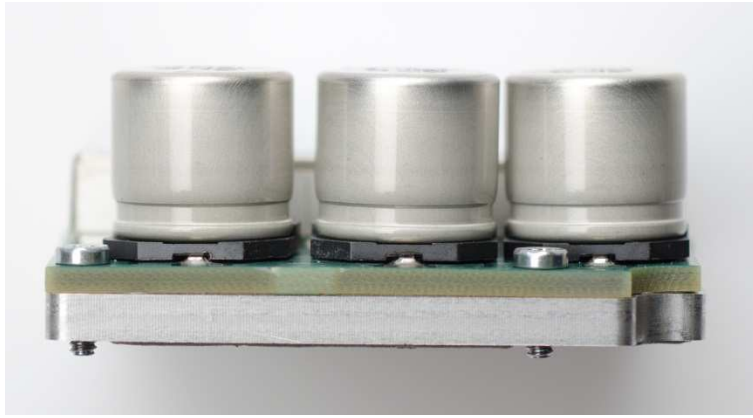

Iridium Core 9523 Regulatory Photographs

The following photographs are of the 9523N rev B/V1 at modification state P1638-CN-024 V0.8.

Figure 1 – 9523N rev B/V1 – Top View (scale in mm)

Figure 2 – 9523N rev B/V1 – Top View with screening can lid removed

Figure 3 – 9523N rev B/V1 – Bottom View (scale in mm)

Figure 4 – 9523N rev B/V1 – Lower Side View

Figure 5 – 9523N rev B/V1 – Upper Side View

Figure 6 – 9523N rev B/V1 – Left Side View

Figure 7 – 9523N rev B/V1 – Right Side View