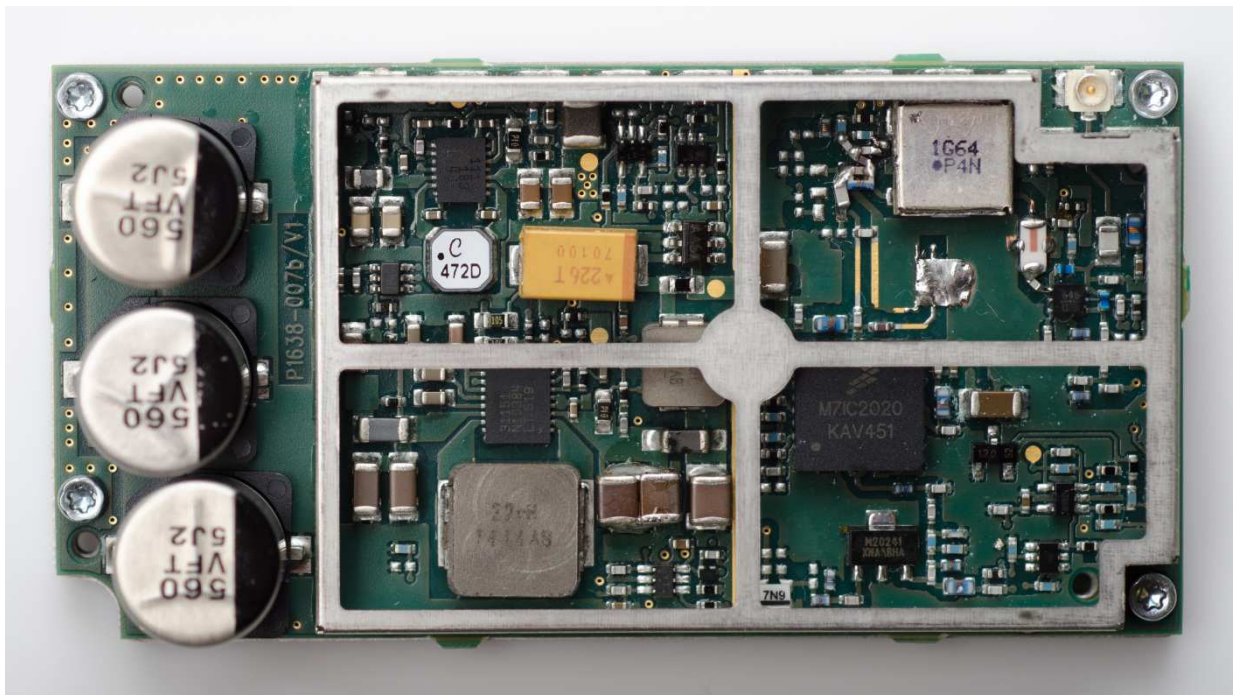

Iridium Core 9523 Regulatory Photographs

The following photographs are of the 9523N rev B/V1 at modification state P1638-CN-024 V0.8.

Figure 1 – 9523N rev B/V1 – Top View (scale in mm)

Figure 2 – 9523N rev B/V1 – Top View with screening can lid removed

Figure 3 – 9523N rev B/V1 – Bottom View (scale in mm)

Figure 4 – 9523N rev B/V1 – Lower Side View

Figure 5 – 9523N rev B/V1 – Upper Side View

Figure 6 – 9523N rev B/V1 – Left Side View

Figure 7 – 9523N rev B/V1 – Right Side View