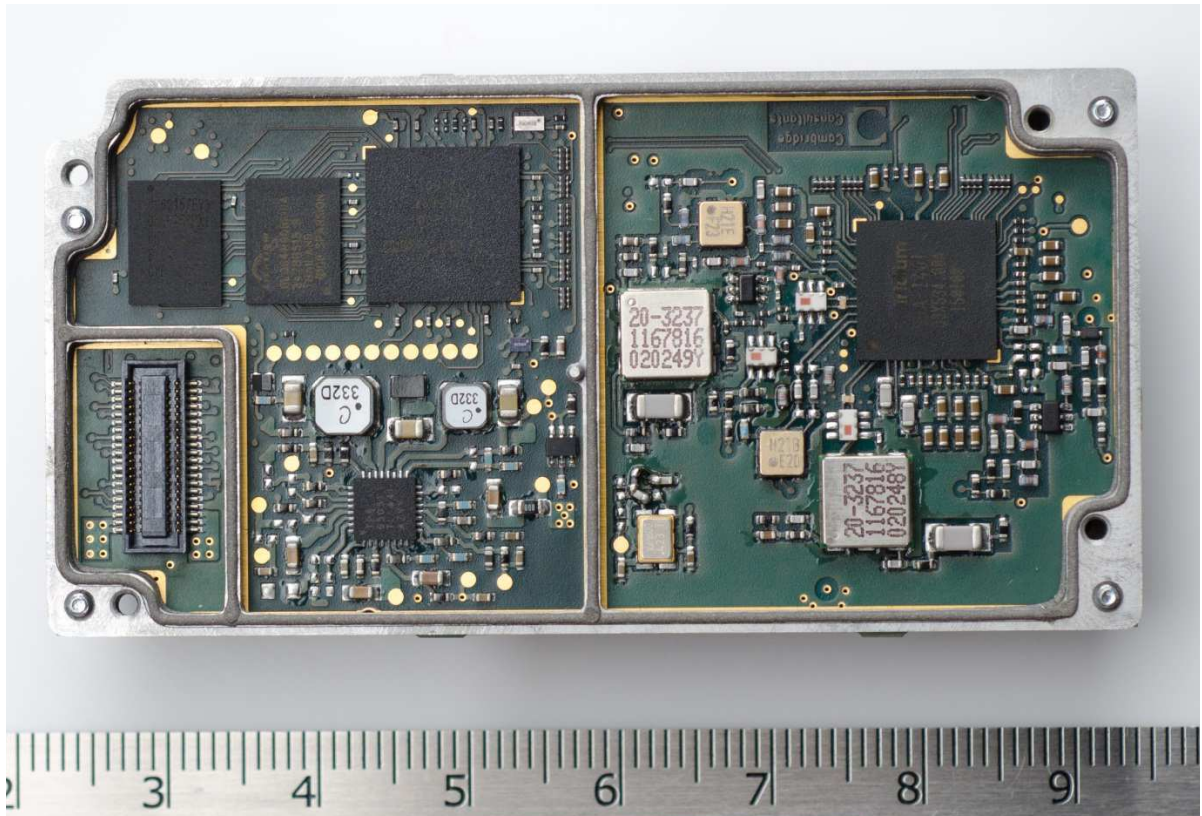

Iridium Core 9523 Regulatory Photographs

The following photographs are of the 9523N rev B/V1 at modification state P1638-CN-024 V0.8.

Figure 1 – 9523N rev B/V1 – Top View (scale in mm)

Figure 2 – 9523N rev B/V1 – Top View with screening can lid removed

Figure 3 – 9523N rev B/V1 – Bottom View (scale in mm)

Figure 4 – 9523N rev B/V1 – Lower Side View

Figure 5 – 9523N rev B/V1 – Upper Side View

Figure 6 – 9523N rev B/V1 – Left Side View

Figure 7 – 9523N rev B/V1 – Right Side View