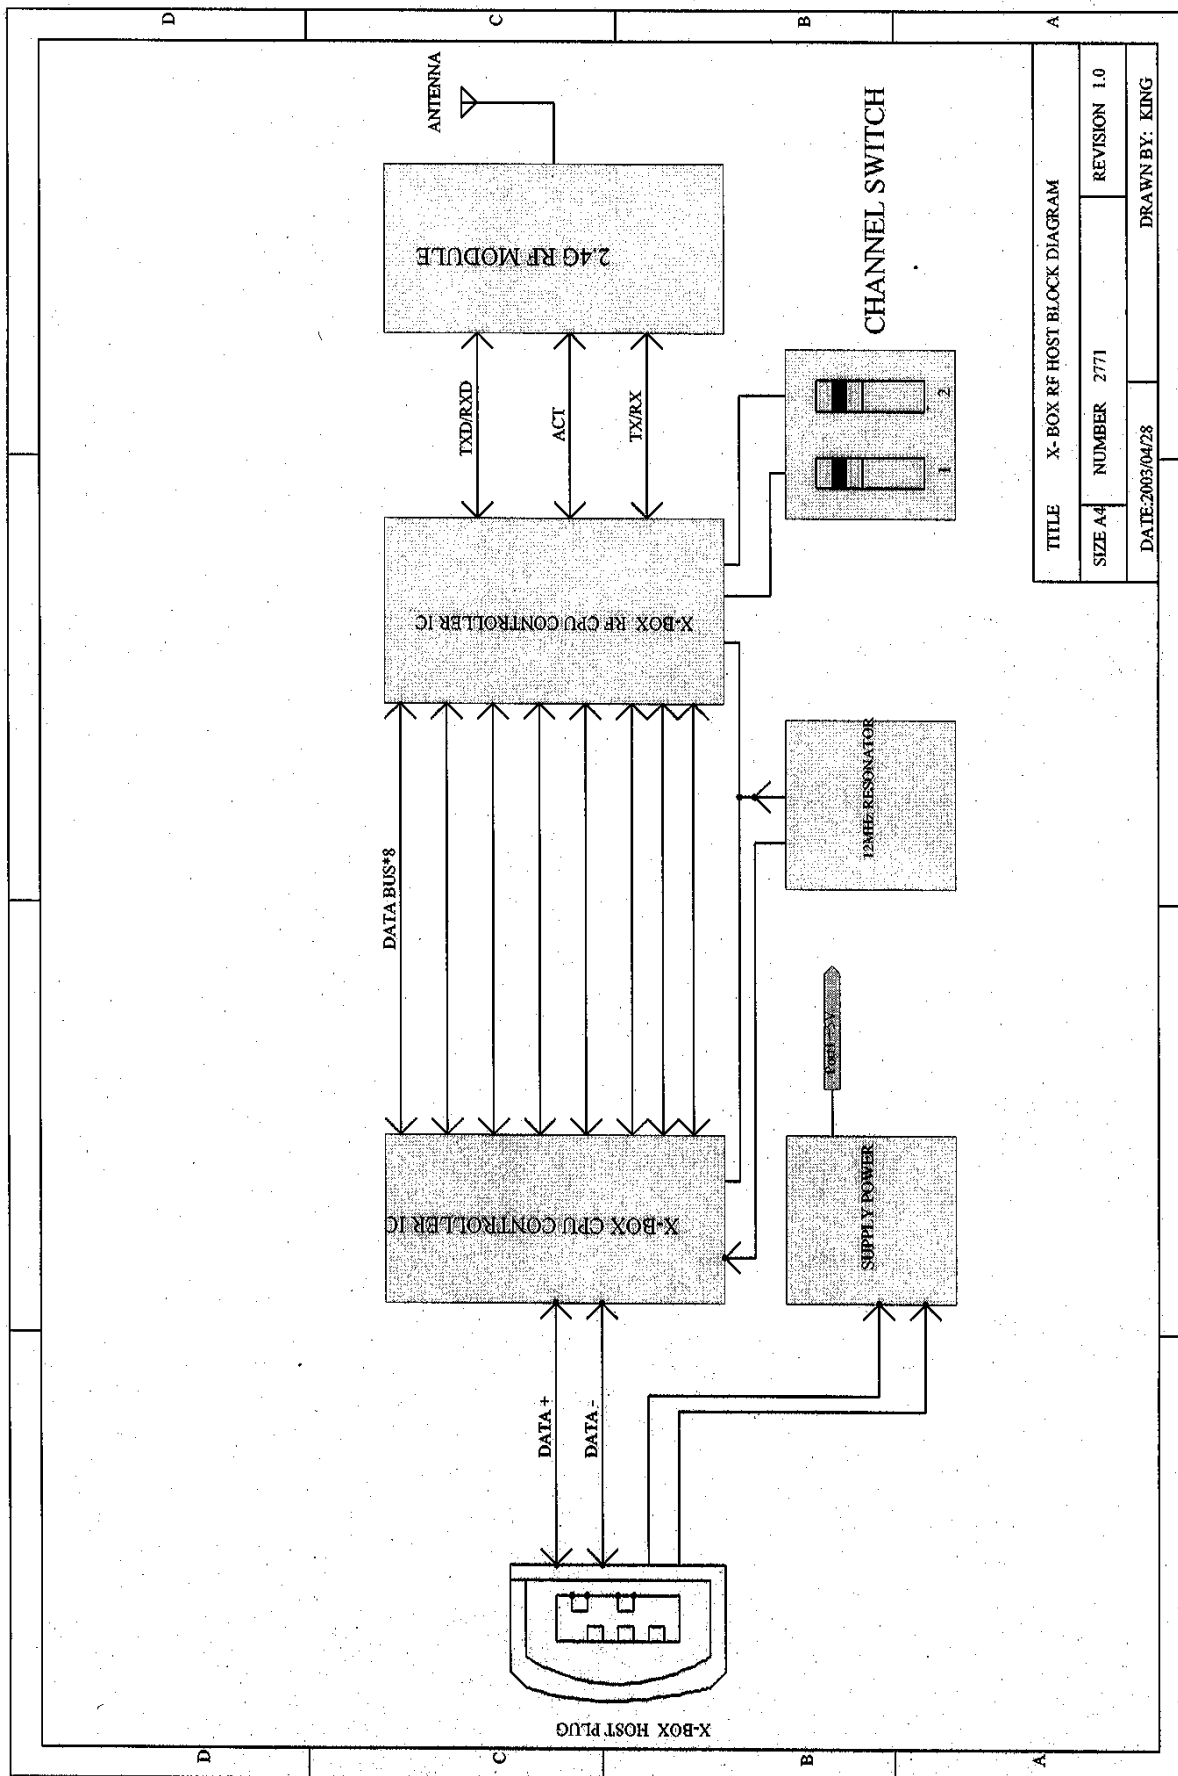

Block Diagram

Model: 2771 Block Diagram

TITLE		X-BOX RF HOST BLOCK DIAGRAM	
SIZE	A4	NUMBER	2771
DATE	2003/04/28	REVISION	1.0
		DRAWN BY: KING	