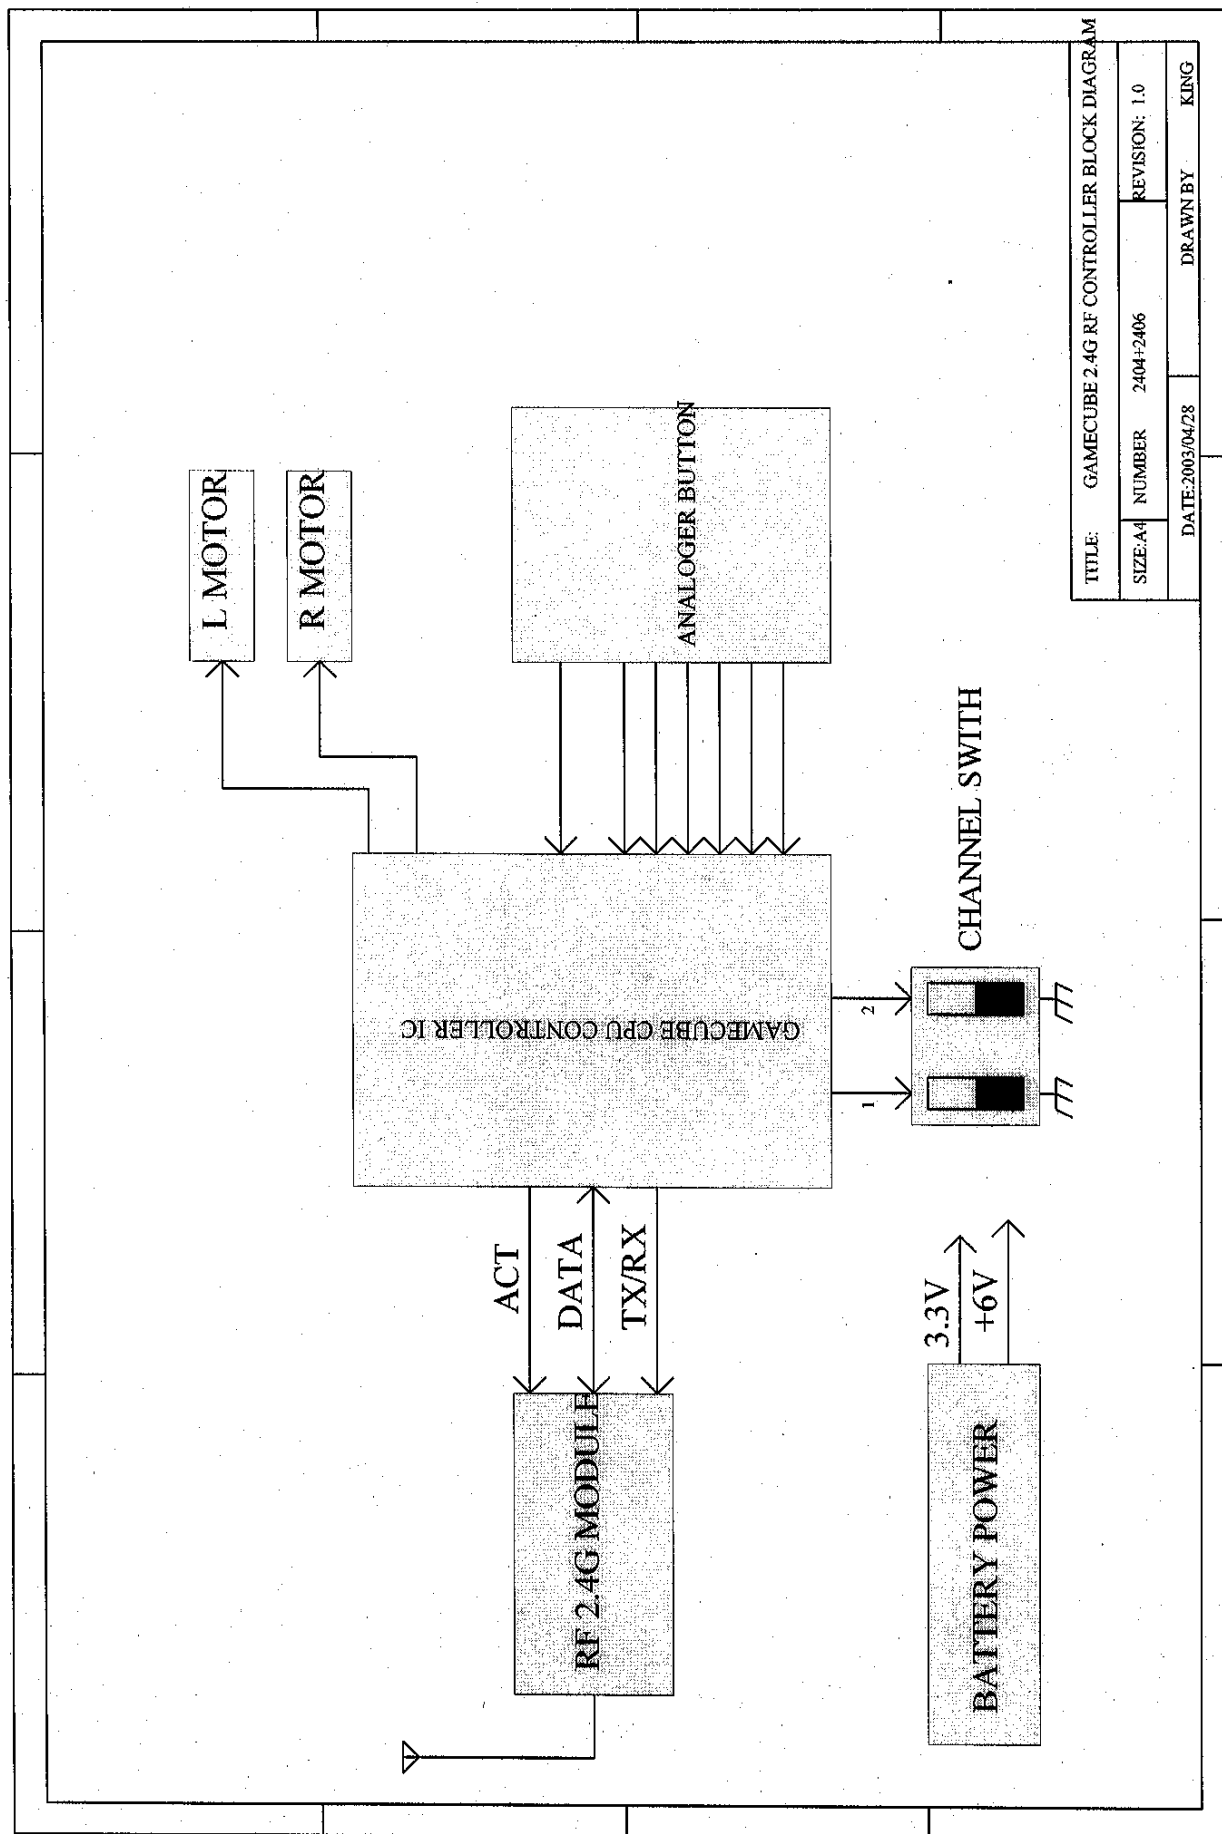

Block Diagram

Model: 2404/G7090 Block Diagram

TITLE: GAMECUBE 2.4G RF CONTROLLER BLOCK DIAGRAM		
SIZE:A4	NUMBER 2404+2406	REVISION: 1.0
DATE:2003/04/28	DRAWN BY KING	