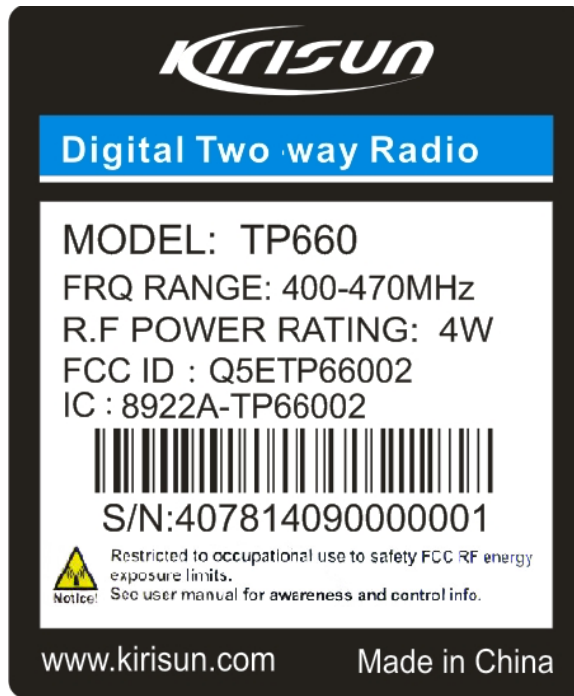

EXHIBIT A - FCC ID LABELING AND LOCATION

FCC ID Label

FCC ID Label Location

The label shown shall be permanently affixed at a conspicuous location on the device and be readily visible to the user at the time purchase (Labeling requirements per 2.925)