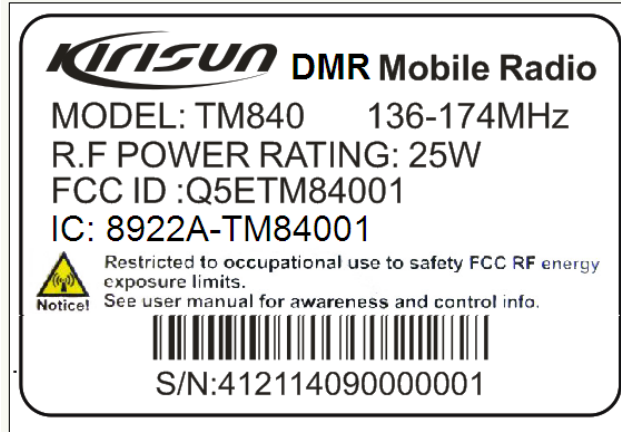

EXHIBIT A - FCC ID LABELING AND LOCATION

FCC ID Label

FCC ID Label Location

Label here

The label shown shall be permanently affixed at a conspicuous location on the device and be readily visible to the user at the time purchase (Labeling requirements per 2.925)