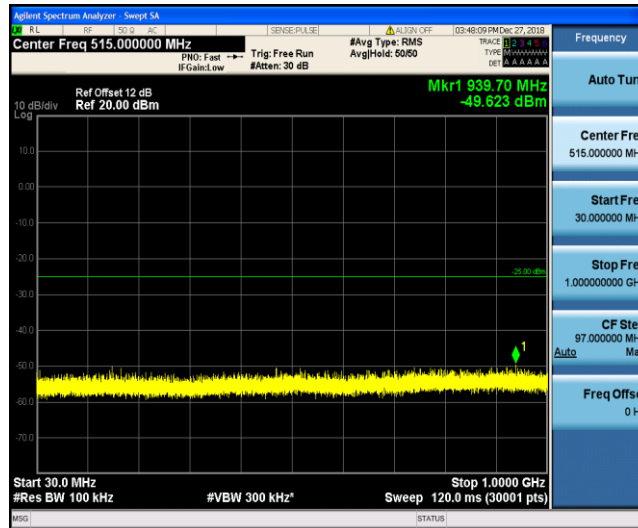

Band38_10MHz_QPSK_38200_1RB#0

Band38_10MHz_16QAM_37800_1RB#0