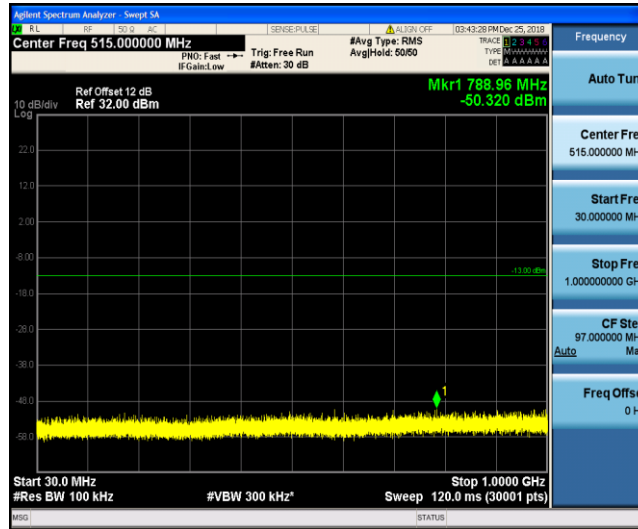

Test Graphs

Band2_1.4MHz_QPSK_18607_1RB#0