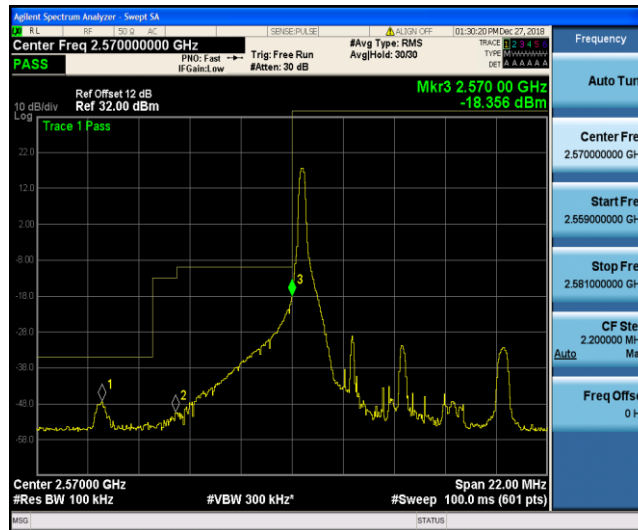

Band7\_20MHz\_16QAM\_21350\_1RB#99

Band7\_20MHz\_16QAM\_21350\_100RB#0

Band38\_5MHz\_QPSK\_37775\_1RB#0

Band38\_5MHz\_QPSK\_37775\_25RB#0

Band38\_5MHz\_QPSK\_38225\_1RB#24

Band38\_5MHz\_QPSK\_38225\_25RB#0