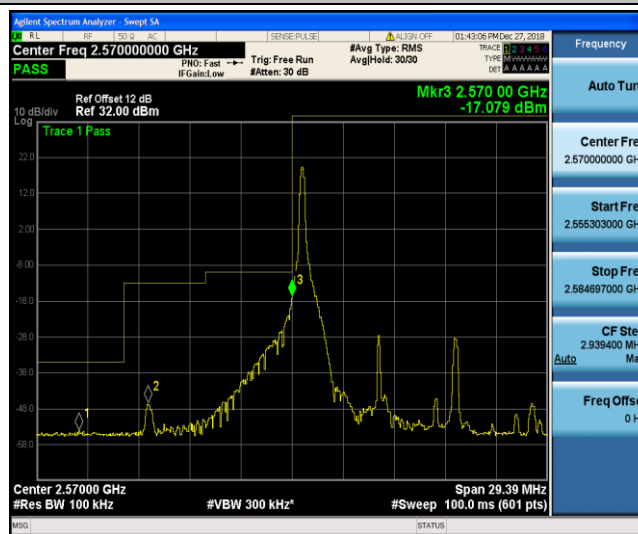

Band38\_5MHz\_16QAM\_37775\_1RB#0

Band38\_5MHz\_16QAM\_37775\_25RB#0

Band38\_5MHz\_16QAM\_38225\_1RB#24

Band38\_5MHz\_16QAM\_38225\_25RB#0

Band38\_10MHz\_QPSK\_37800\_1RB#0

Band38\_10MHz\_QPSK\_37800\_50RB#0