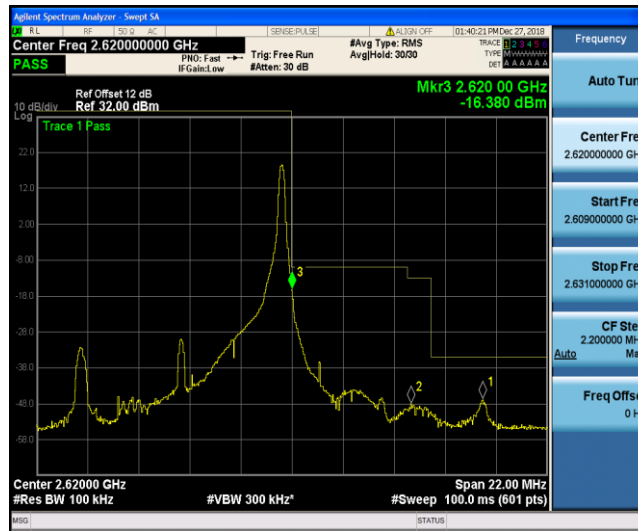

Band38_5MHz_16QAM_37775_25RB#0

Band38_5MHz_16QAM_38225_1RB#24