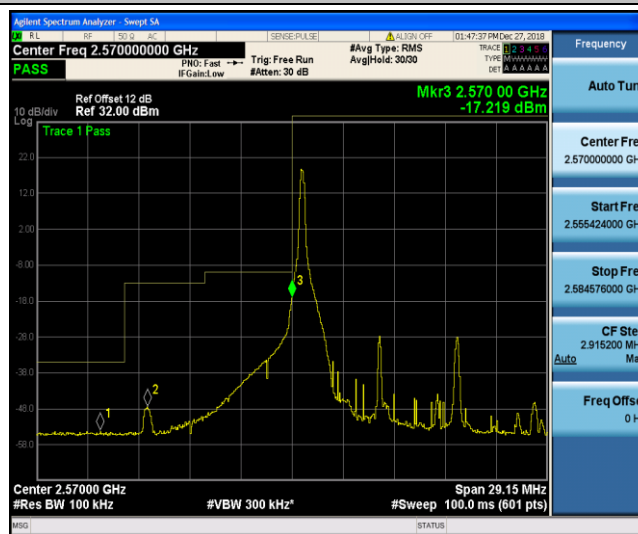

Band38_10MHz_QPSK_38200_1RB#49

Band38_10MHz_16QAM_37800_1RB#0