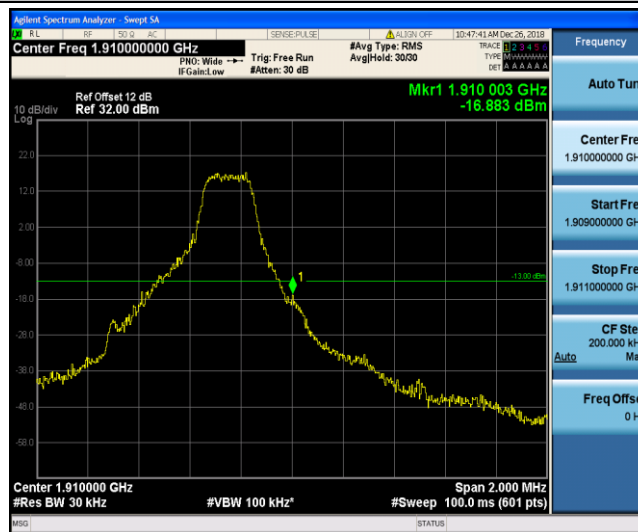

Band2_1.4MHz_QPSK_19193_1RB#5