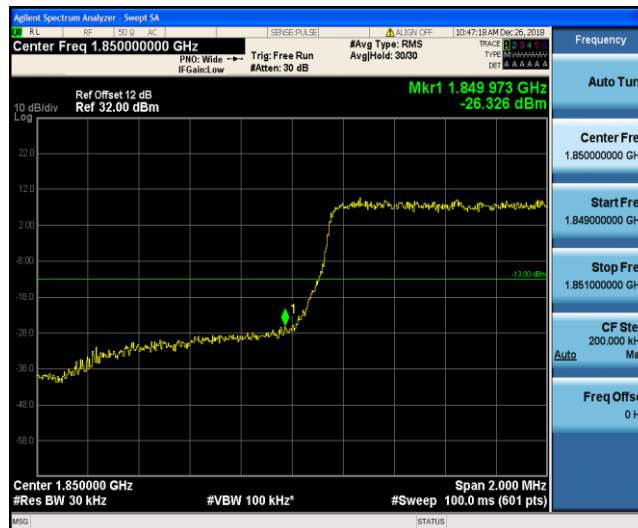

Band2_1.4MHz_QPSK_18607_6RB#0