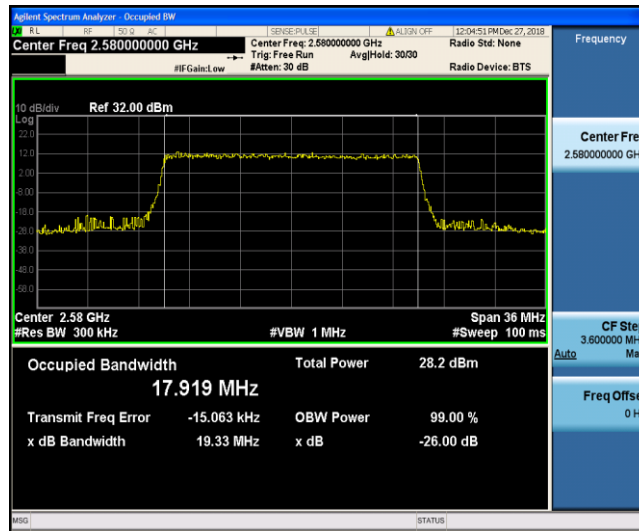

Band38_15MHz_QPSK_37825_75RB#0

Band38_15MHz_QPSK_38000_75RB#0

Band38_15MHz_QPSK_38175_75RB#0

Band38_15MHz_16QAM_37825_75RB#0

Band38_15MHz_16QAM_38000_75RB#0

Band38_15MHz_16QAM_38175_75RB#0

Band38_20MHz_QPSK_37850_100RB#0