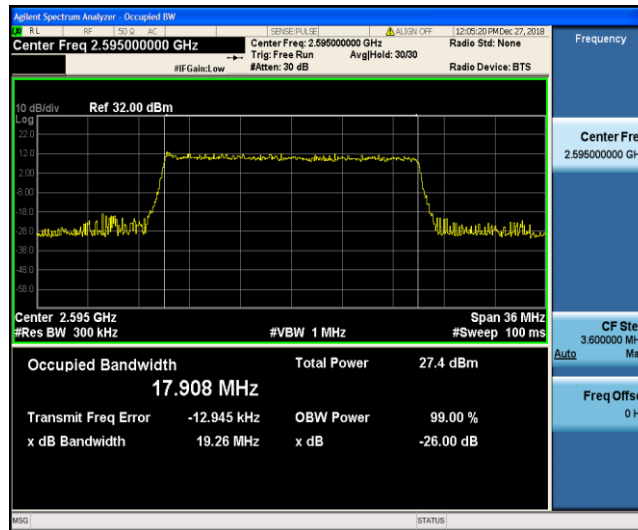

Band38_20MHz_16QAM_38000_100RB#0