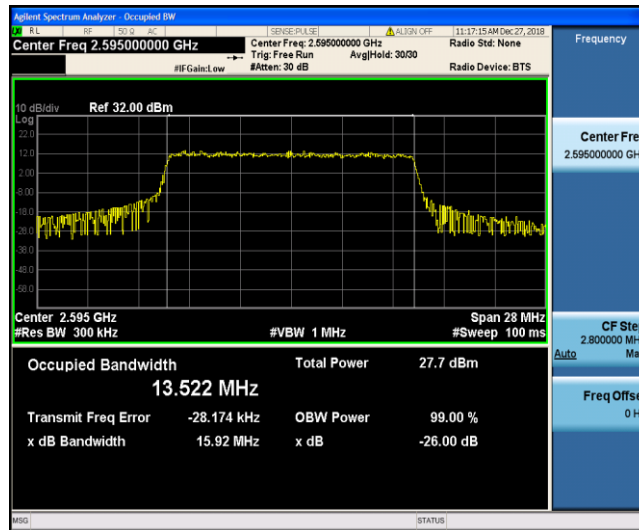

Band38_15MHz_QPSK_37825_75RB#0

Band38_15MHz_QPSK_38000_75RB#0

Band38_15MHz_QPSK_38175_75RB#0

Band38_15MHz_16QAM_37825_75RB#0

Band38_15MHz_16QAM_38000_75RB#0

Band38_15MHz_16QAM_38175_75RB#0

Band38_20MHz_QPSK_37850_100RB#0