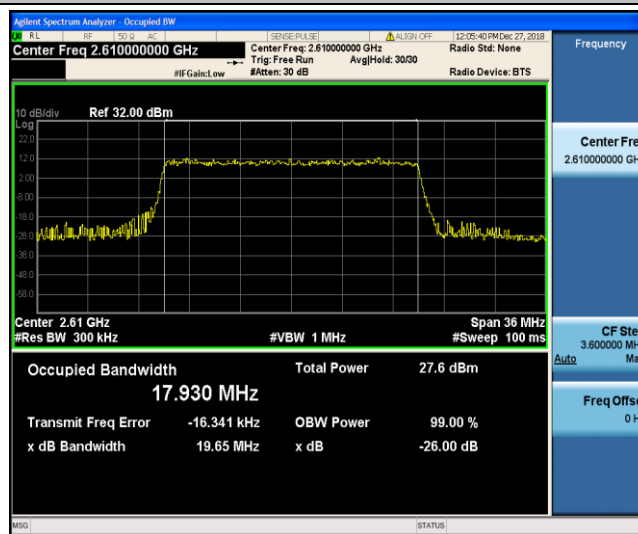

Band38_20MHz_QPSK_38000_100RB#0

Band38_20MHz_QPSK_38150_100RB#0

Band38_20MHz_16QAM_37850_100RB#0

Band38_20MHz_16QAM_38000_100RB#0

Band38_20MHz_16QAM_38150_100RB#0

8.4 Appendix D: Band Edge

Test Result

Band	Bandwidth	Modulation	Channel	RB Configuration	Result(dBm)	Verdict
Band2	1.4MHz	QPSK	18607	1RB#0	-18.36	PASS
Band2	1.4MHz	QPSK	18607	6RB#0	-26.33	PASS
Band2	1.4MHz	QPSK	19193	1RB#5	-16.88	PASS
Band2	1.4MHz	QPSK	19193	6RB#0	-28.25	PASS
Band2	1.4MHz	16QAM	18607	1RB#0	-19.46	PASS
Band2	1.4MHz	16QAM	18607	6RB#0	-26.99	PASS
Band2	1.4MHz	16QAM	19193	1RB#5	-19.41	PASS
Band2	1.4MHz	16QAM	19193	6RB#0	-29.07	PASS
Band2	3MHz	QPSK	18615	1RB#0	-15.99	PASS
Band2	3MHz	QPSK	18615	15RB#0	-25.86	PASS
Band2	3MHz	QPSK	19185	1RB#14	-14.66	PASS
Band2	3MHz	QPSK	19185	15RB#0	-27.95	PASS
Band2	3MHz	16QAM	18615	1RB#0	-15.06	PASS
Band2	3MHz	16QAM	18615	15RB#0	-27.58	PASS
Band2	3MHz	16QAM	19185	1RB#14	-16.12	PASS
Band2	3MHz	16QAM	19185	15RB#0	-28.40	PASS
Band2	5MHz	QPSK	18625	1RB#0	-17.05	PASS
Band2	5MHz	QPSK	18625	25RB#0	-21.20	PASS
Band2	5MHz	QPSK	19175	1RB#24	-15.96	PASS
Band2	5MHz	QPSK	19175	25RB#0	-22.35	PASS
Band2	5MHz	16QAM	18625	1RB#0	-15.80	PASS
Band2	5MHz	16QAM	18625	25RB#0	-22.37	PASS
Band2	5MHz	16QAM	19175	1RB#24	-17.85	PASS
Band2	5MHz	16QAM	19175	25RB#0	-23.03	PASS
Band2	10MHz	QPSK	18650	1RB#0	-17.42	PASS
Band2	10MHz	QPSK	18650	50RB#0	-27.83	PASS
Band2	10MHz	QPSK	19150	1RB#49	-17.29	PASS
Band2	10MHz	QPSK	19150	50RB#0	-30.78	PASS
Band2	10MHz	16QAM	18650	1RB#0	-17.26	PASS
Band2	10MHz	16QAM	18650	50RB#0	-28.85	PASS
Band2	10MHz	16QAM	19150	1RB#49	-17.83	PASS
Band2	10MHz	16QAM	19150	50RB#0	-32.43	PASS
Band2	15MHz	QPSK	18675	1RB#0	-16.89	PASS
Band2	15MHz	QPSK	18675	75RB#0	-24.00	PASS
Band2	15MHz	QPSK	19125	1RB#74	-14.94	PASS
Band2	15MHz	QPSK	19125	75RB#0	-26.93	PASS
Band2	15MHz	16QAM	18675	1RB#0	-14.86	PASS
Band2	15MHz	16QAM	18675	75RB#0	-25.89	PASS
Band2	15MHz	16QAM	19125	1RB#74	-15.04	PASS
Band2	15MHz	16QAM	19125	75RB#0	-30.16	PASS