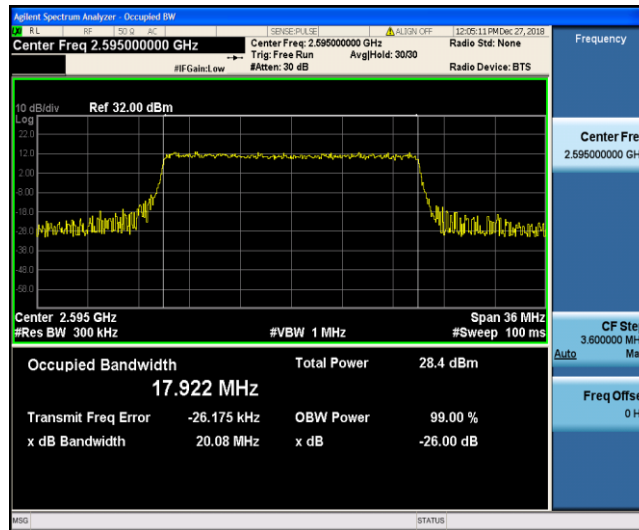

Band38_15MHz_QPSK_37825_75RB#0

Band38_15MHz_QPSK_38000_75RB#0

Band38_15MHz_QPSK_38175_75RB#0

Band38_15MHz_16QAM_37825_75RB#0

Band38_15MHz_16QAM_38000_75RB#0

Band38_15MHz_16QAM_38175_75RB#0

Band38_20MHz_QPSK_37850_100RB#0