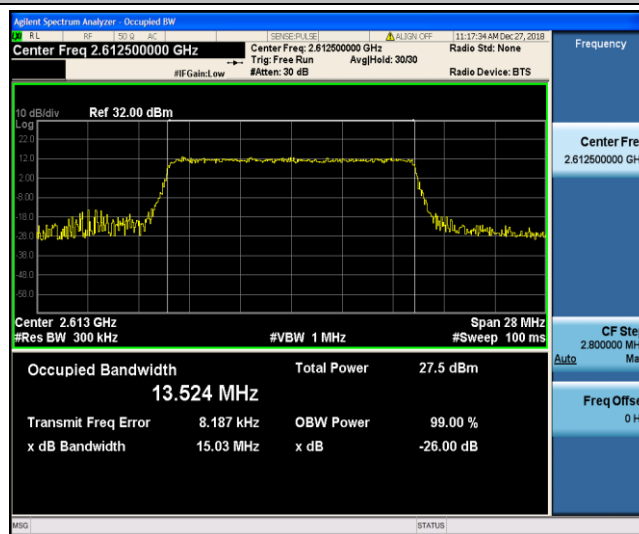

Band38_15MHz_QPSK_37825_75RB#0

Band38_15MHz_QPSK_38000_75RB#0

Band38_15MHz_QPSK_38175_75RB#0

Band38_15MHz_16QAM_37825_75RB#0

Band38_15MHz_16QAM_38000_75RB#0

Band38_15MHz_16QAM_38175_75RB#0

Band38_20MHz_QPSK_37850_100RB#0