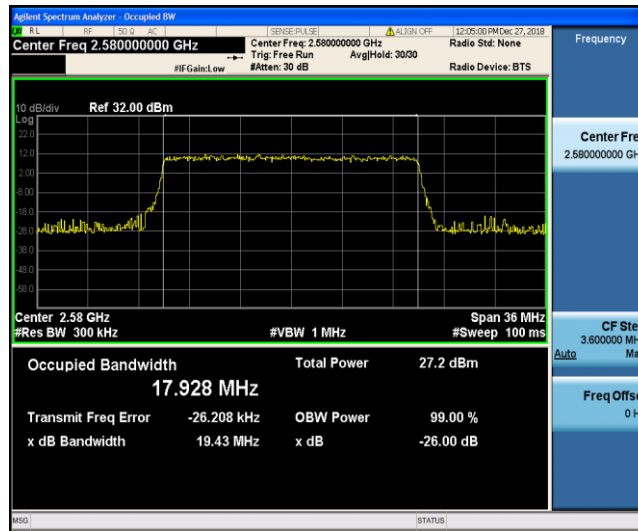

Band38_20MHz_16QAM_37850_100RB#0