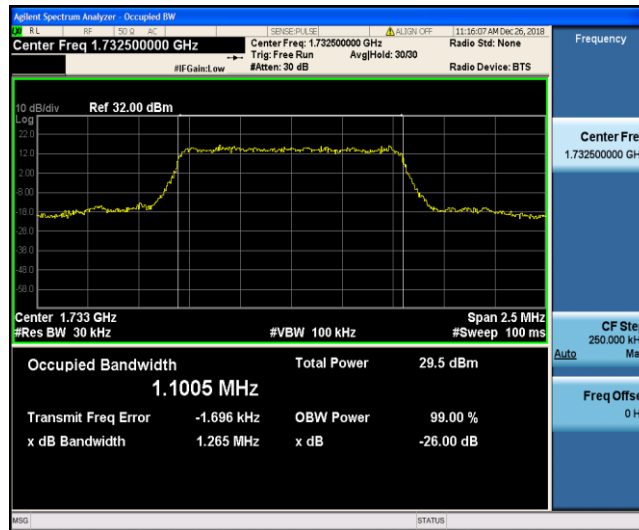

Band4_1.4MHz_QPSK_19957_6RB#0

Band4_1.4MHz_QPSK_20175_6RB#0