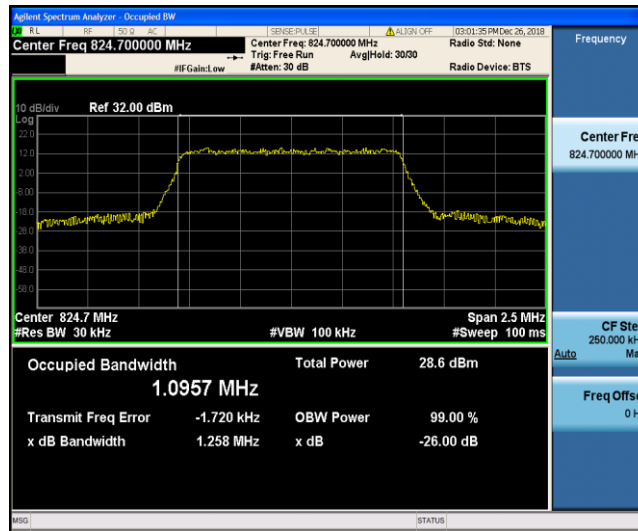

Band4_20MHz_16QAM_20300_100RB#0

Band5_1.4MHz_QPSK_20407_6RB#0