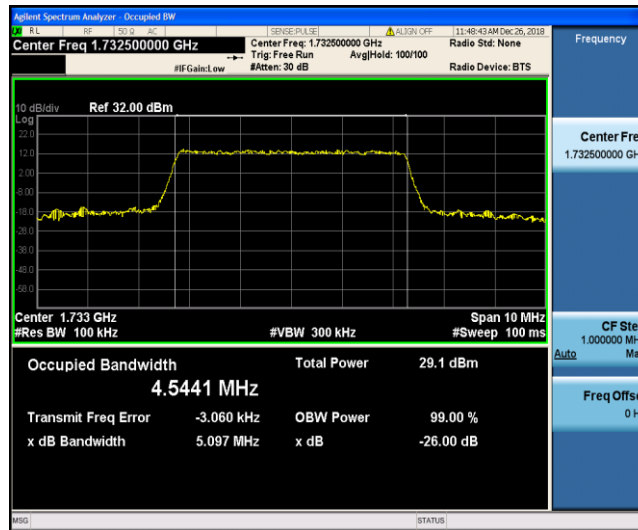

Band4_5MHz_16QAM_19975_25RB#0

Band4_5MHz_16QAM_20175_25RB#0