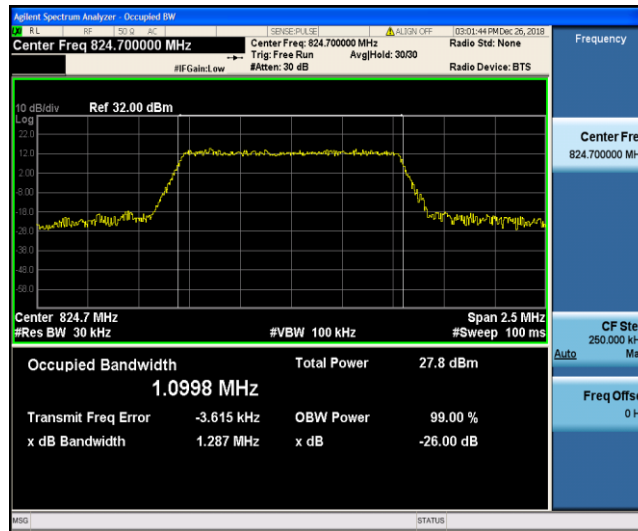

Band4\_20MHz\_16QAM\_20050\_100RB#0

Band4\_20MHz\_16QAM\_20175\_100RB#0

Band4\_20MHz\_16QAM\_20300\_100RB#0

Band5\_1.4MHz\_QPSK\_20407\_6RB#0

Band5\_1.4MHz\_QPSK\_20525\_6RB#0

Band5\_1.4MHz\_QPSK\_20643\_6RB#0