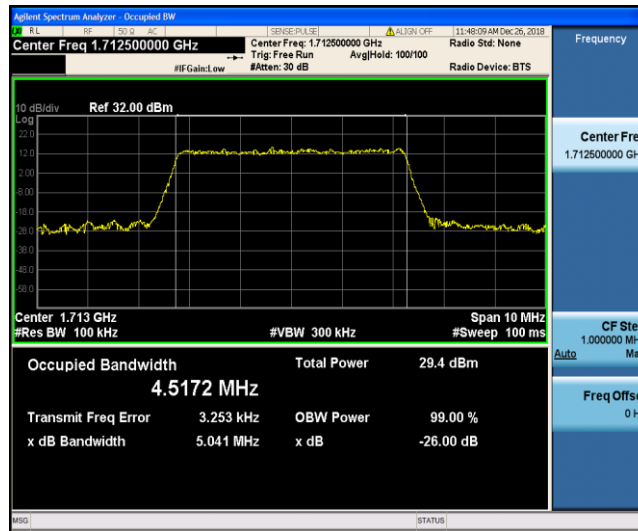

Band4_5MHz_QPSK_20375_25RB#0

Band4_5MHz_16QAM_19975_25RB#0