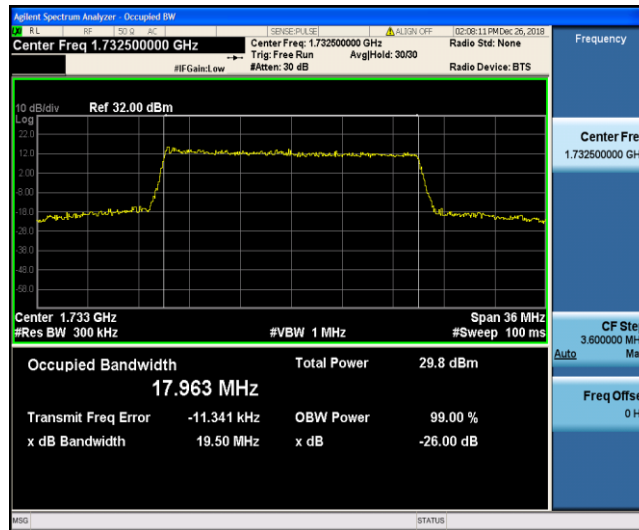

Band4_20MHz_16QAM_20050_100RB#0

Band4_20MHz_16QAM_20175_100RB#0