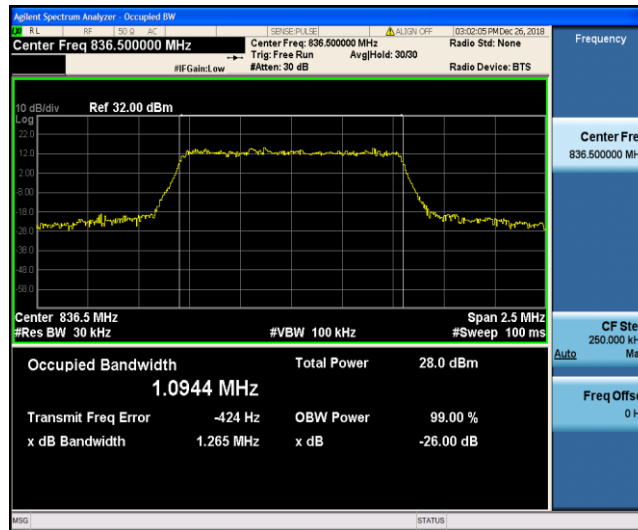

Band5_1.4MHz_16QAM_20407_6RB#0

Band5_1.4MHz_16QAM_20525_6RB#0