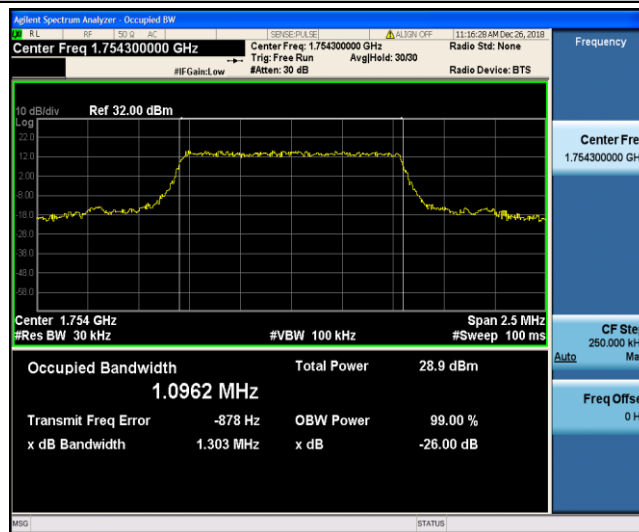

Band4_1.4MHz_QPSK_20175_6RB#0

Band4_1.4MHz_QPSK_20393_6RB#0