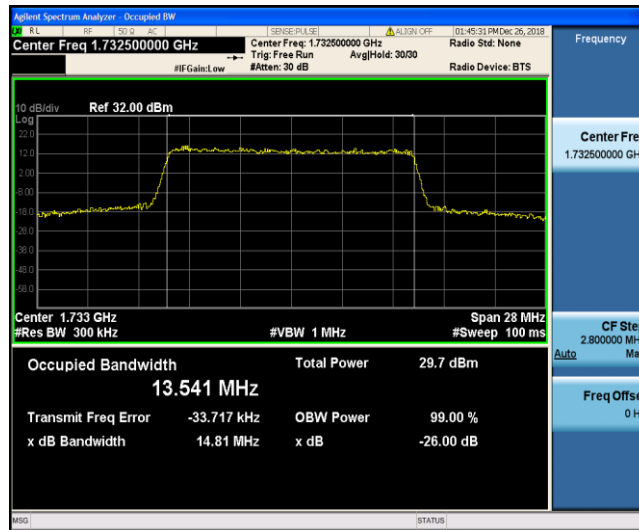

Band4_15MHz_16QAM_2025_75RB#0

Band4_15MHz_16QAM_20175_75RB#0