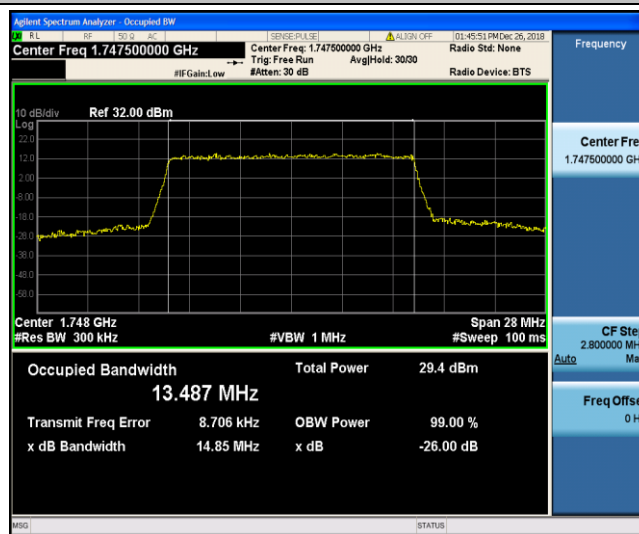

Band4_15MHz_16QAM_20175_75RB#0

Band4_15MHz_16QAM_20325_75RB#0