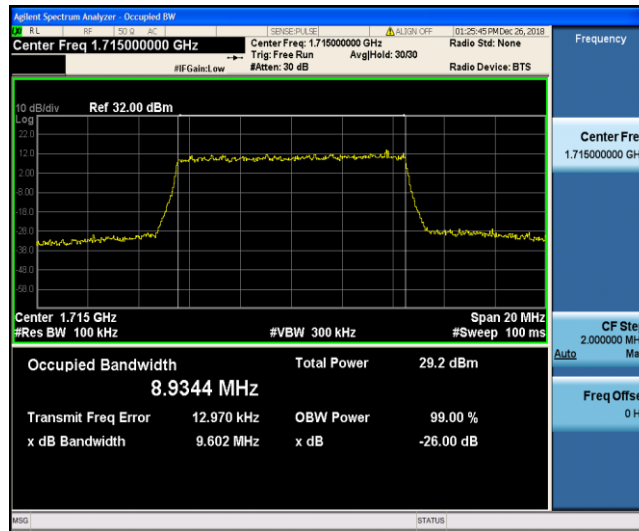

Band4_10MHz_QPSK_20350_50RB#0

Band4_10MHz_16QAM_2000_50RB#0