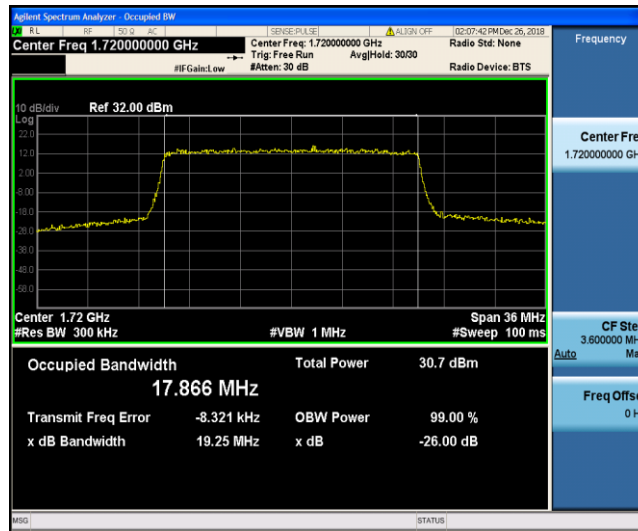

Band4_15MHz_16QAM_20325_75RB#0

Band4_20MHz_QPSK_20050_100RB#0