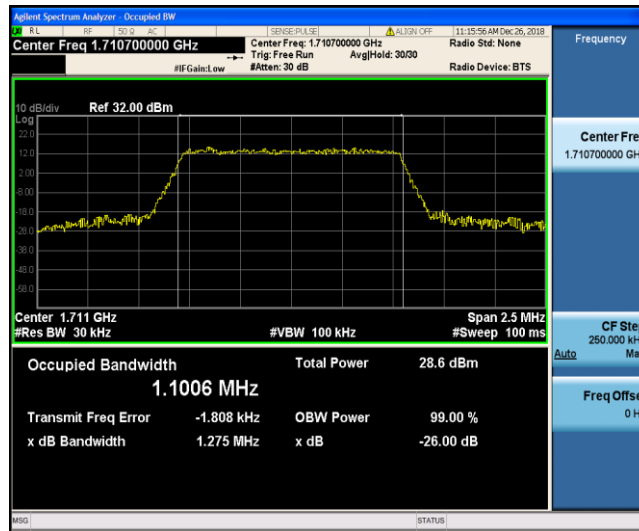

Band4_1.4MHz_QPSK_20393_6RB#0

Band4_1.4MHz_16QAM_19957_6RB#0