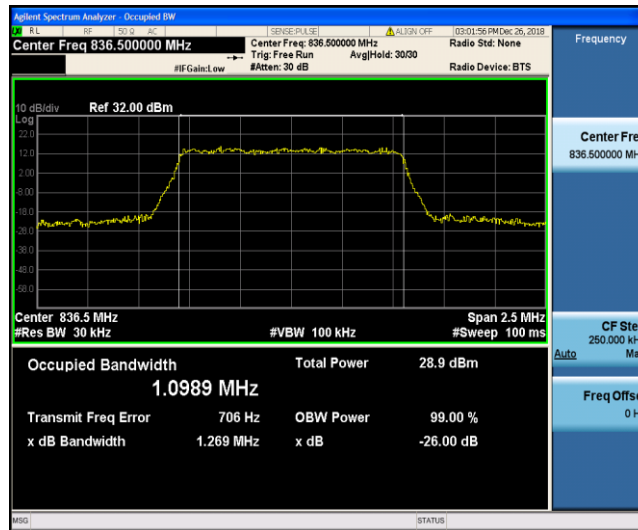

Band4\_20MHz\_16QAM\_20050\_100RB#0

Band4\_20MHz\_16QAM\_20175\_100RB#0

Band4\_20MHz\_16QAM\_20300\_100RB#0

Band5\_1.4MHz\_QPSK\_20407\_6RB#0

Band5\_1.4MHz\_QPSK\_20525\_6RB#0

Band5\_1.4MHz\_QPSK\_20643\_6RB#0