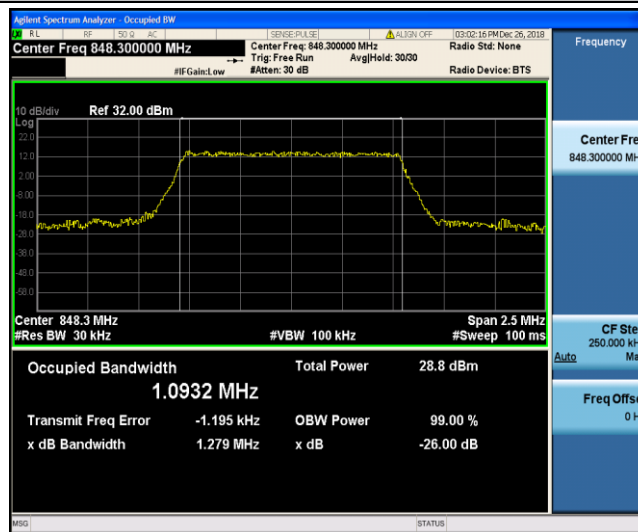

Band4\_20MHz\_16QAM\_20050\_100RB#0

Band4\_20MHz\_16QAM\_20175\_100RB#0

Band4\_20MHz\_16QAM\_20300\_100RB#0

Band5\_1.4MHz\_QPSK\_20407\_6RB#0

Band5\_1.4MHz\_QPSK\_20525\_6RB#0

Band5\_1.4MHz\_QPSK\_20643\_6RB#0