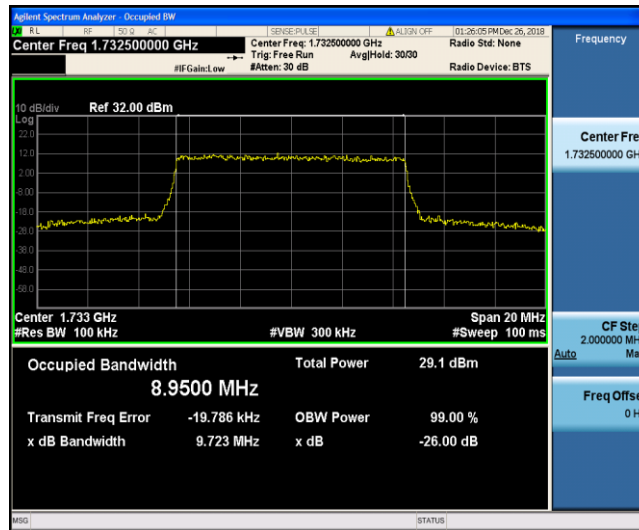

Band4_10MHz_16QAM_2000_50RB#0

Band4_10MHz_16QAM_20175_50RB#0