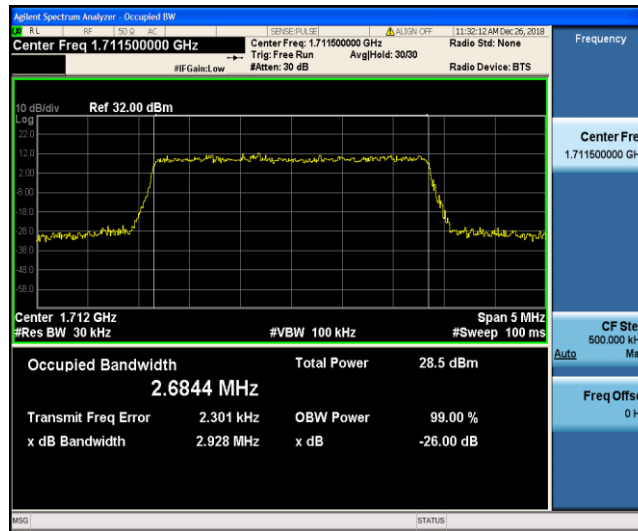

Band4_3MHz_QPSK_20385_15RB#0

Band4_3MHz_16QAM_19965_15RB#0