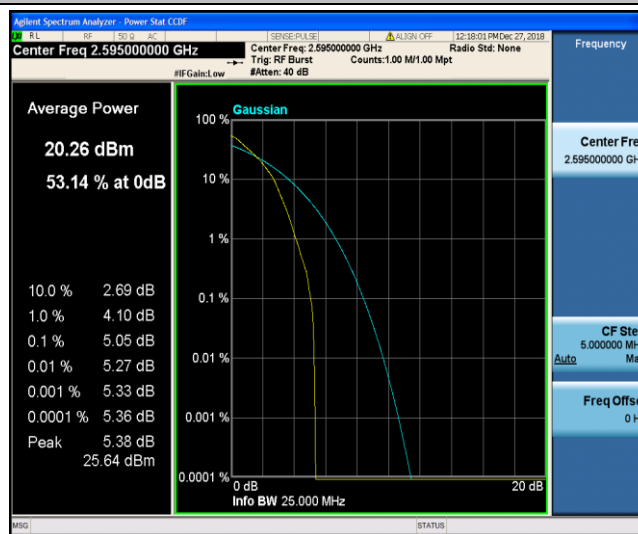

Band38_20MHz_QPSK_38000_1RB#0