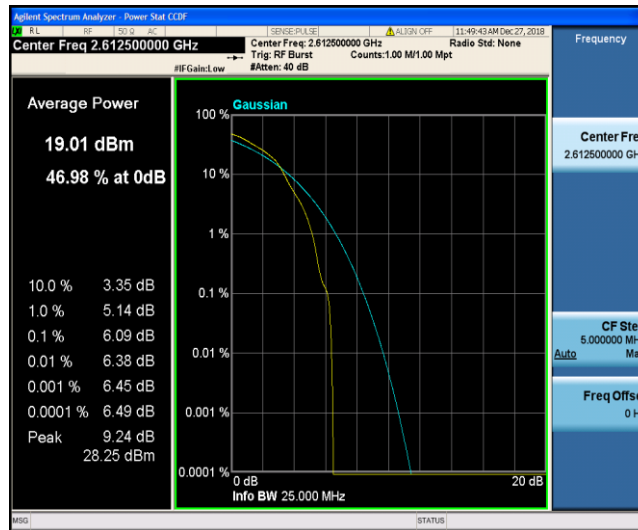

Band38_15MHz_16QAM_37825_1RB#0

Band38_15MHz_16QAM_37825_75RB#0

Band38_15MHz_16QAM_38000_1RB#0

Band38_15MHz_16QAM_38000_75RB#0

Band38_15MHz_16QAM_38175_1RB#0

Band38_15MHz_16QAM_38175_75RB#0

Band38_20MHz_QPSK_37850_1RB#0