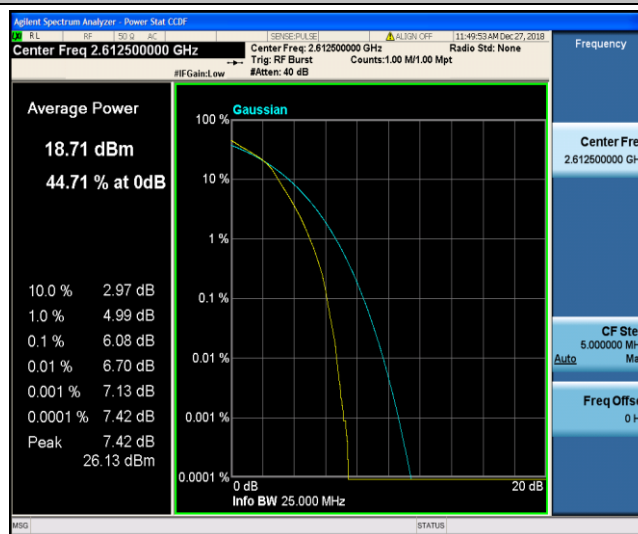

Band38_15MHz_16QAM_37825_1RB#0

Band38_15MHz_16QAM_37825_75RB#0

Band38_15MHz_16QAM_38000_1RB#0

Band38_15MHz_16QAM_38000_75RB#0

Band38_15MHz_16QAM_38175_1RB#0

Band38_15MHz_16QAM_38175_75RB#0

Band38_20MHz_QPSK_37850_1RB#0