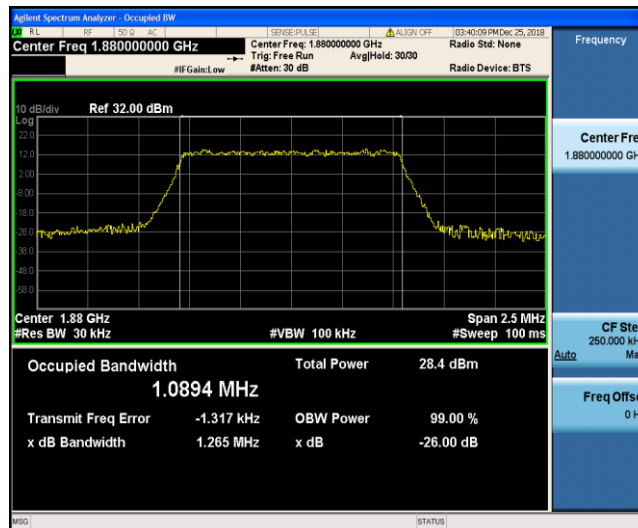

Band2_1.4MHz_QPSK_18900_6RB#0