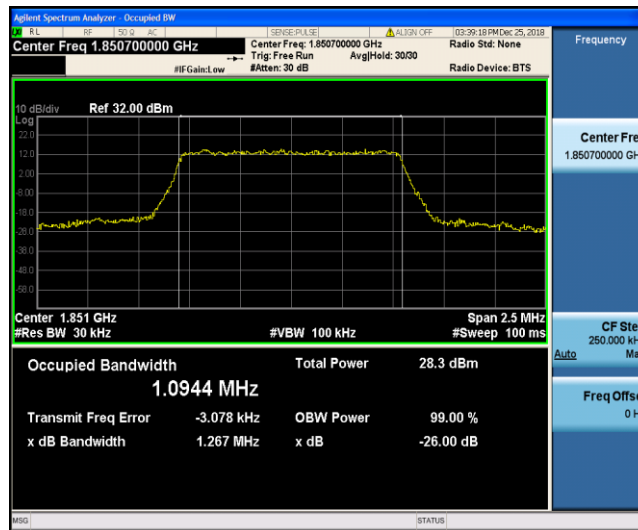

Test Graphs

Band2_1.4MHz_QPSK_18607_6RB#0