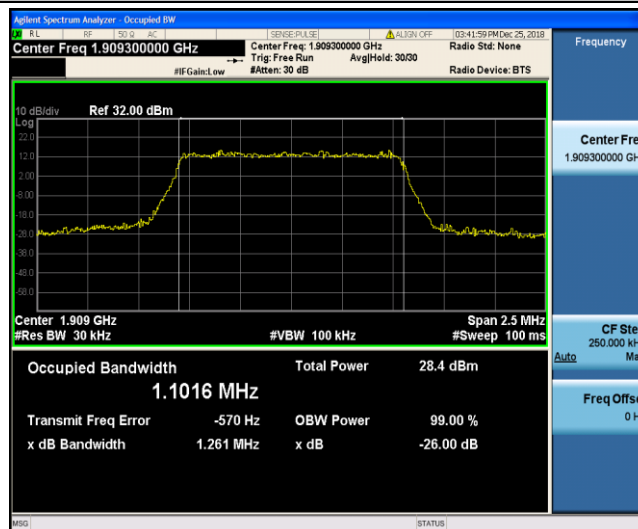

Band2_1.4MHz_QPSK_19193_6RB#0