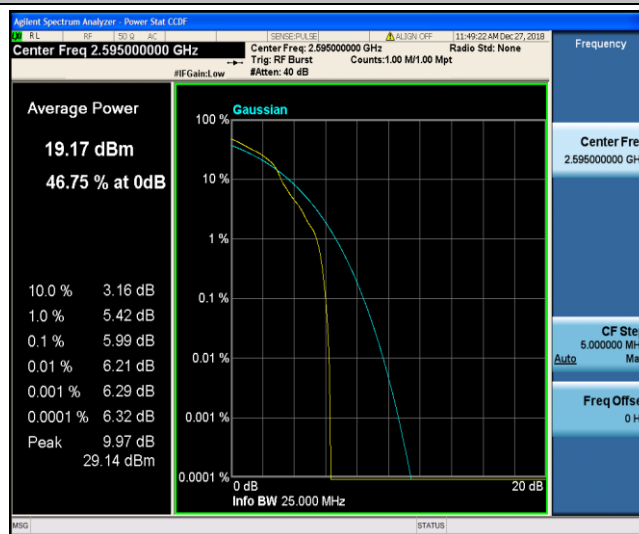

Band38_15MHz_16QAM_37825_1RB#0

Band38_15MHz_16QAM_37825_75RB#0

Band38_15MHz_16QAM_38000_1RB#0

Band38_15MHz_16QAM_38000_75RB#0

Band38_15MHz_16QAM_38175_1RB#0

Band38_15MHz_16QAM_38175_75RB#0

Band38_20MHz_QPSK_37850_1RB#0