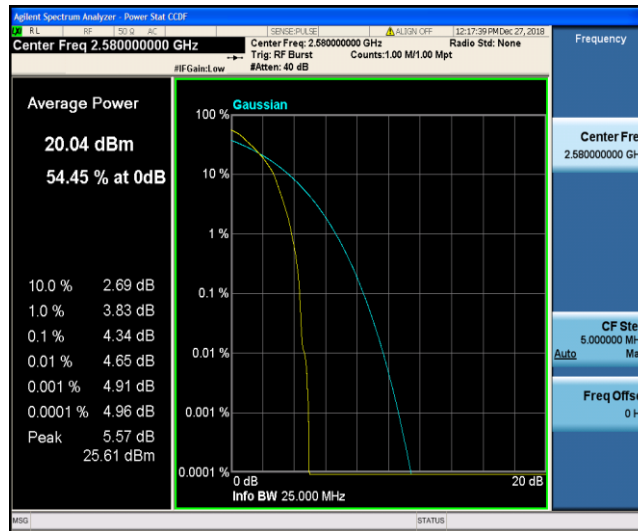

Band38_15MHz_16QAM_37825_1RB#0

Band38_15MHz_16QAM_37825_75RB#0

Band38_15MHz_16QAM_38000_1RB#0

Band38_15MHz_16QAM_38000_75RB#0

Band38_15MHz_16QAM_38175_1RB#0

Band38_15MHz_16QAM_38175_75RB#0

Band38_20MHz_QPSK_37850_1RB#0