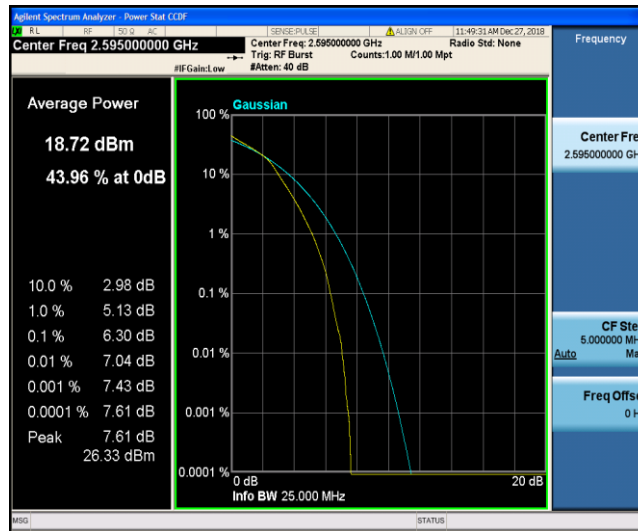

Band38_15MHz_16QAM_37825_1RB#0

Band38_15MHz_16QAM_37825_75RB#0

Band38_15MHz_16QAM_38000_1RB#0

Band38_15MHz_16QAM_38000_75RB#0

Band38_15MHz_16QAM_38175_1RB#0

Band38_15MHz_16QAM_38175_75RB#0

Band38_20MHz_QPSK_37850_1RB#0