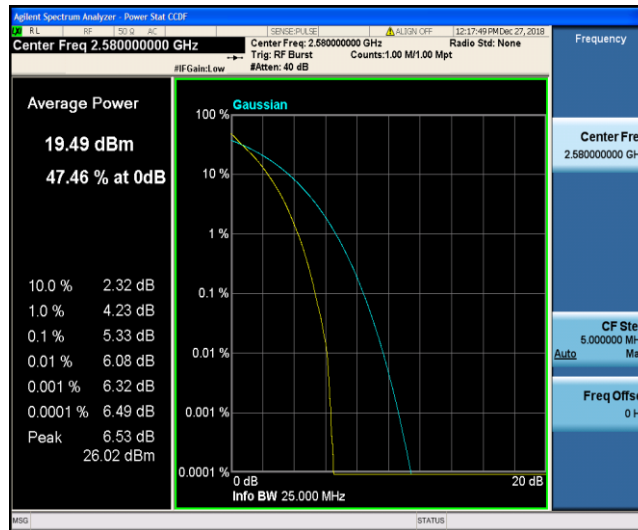

Band38_15MHz_16QAM_37825_1RB#0

Band38_15MHz_16QAM_37825_75RB#0

Band38_15MHz_16QAM_38000_1RB#0

Band38_15MHz_16QAM_38000_75RB#0

Band38_15MHz_16QAM_38175_1RB#0

Band38_15MHz_16QAM_38175_75RB#0

Band38_20MHz_QPSK_37850_1RB#0