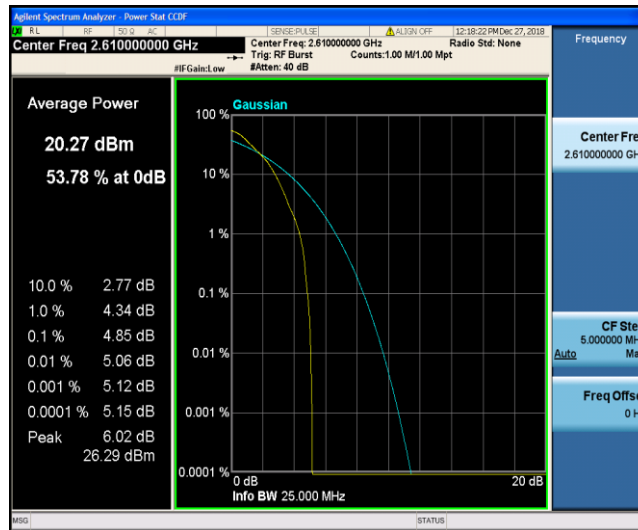

Band38_20MHz_QPSK_38150_1RB#0