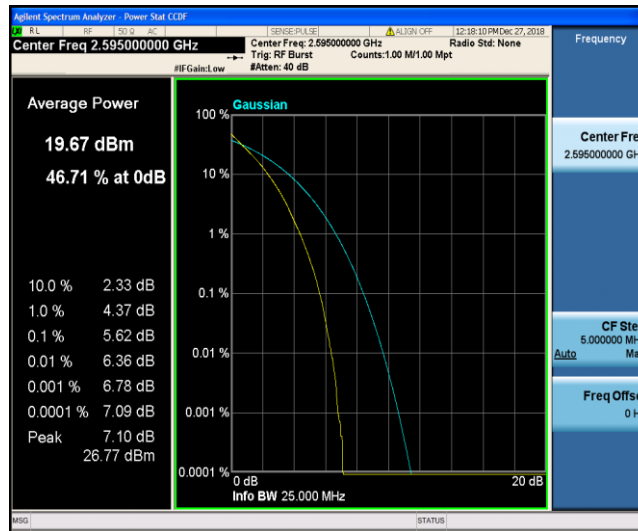

Band38_20MHz_QPSK_38000_100RB#0