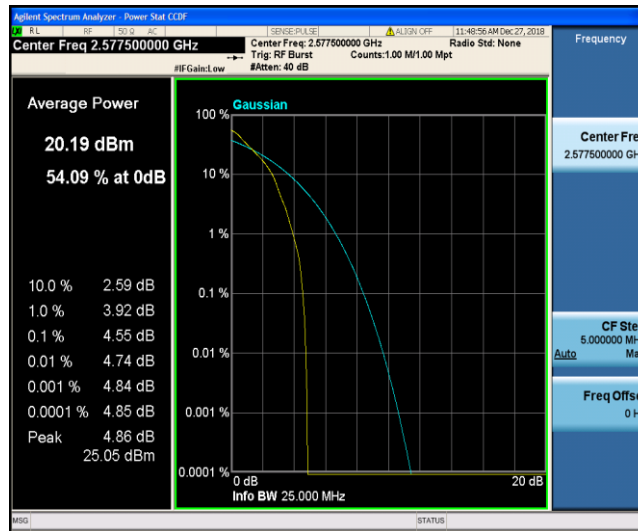

Band38_10MHz_16QAM_38200_50RB#0

Band38_15MHz_QPSK_37825_1RB#0