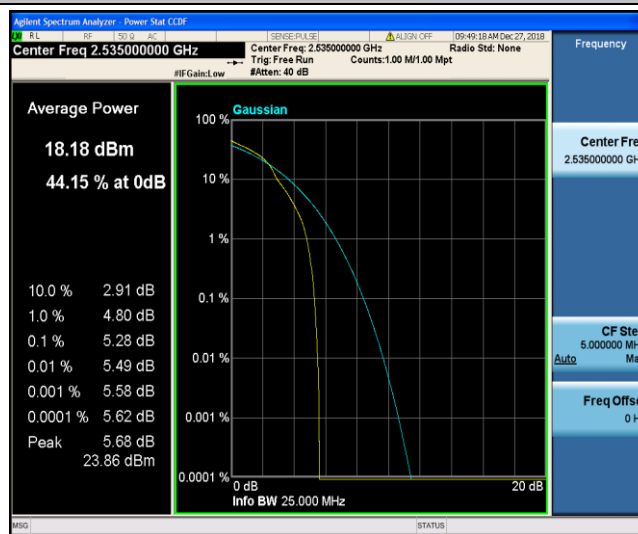

Band7_15MHz_16QAM_20825_75RB#0

Band7_15MHz_16QAM_21100_1RB#0