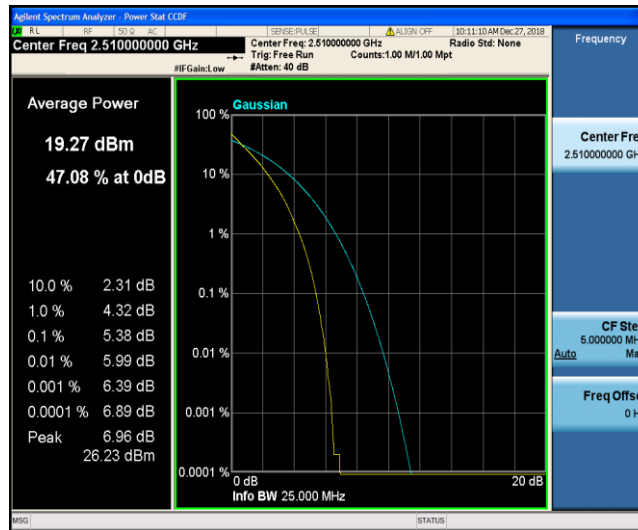

Band7\_15MHz\_16QAM\_20825\_75RB#0

Band7\_15MHz\_16QAM\_21100\_1RB#0

Band7\_15MHz\_16QAM\_21100\_75RB#0

Band7\_15MHz\_16QAM\_21375\_1RB#0

Band7\_15MHz\_16QAM\_21375\_75RB#0

Band7\_20MHz\_QPSK\_20850\_1RB#0