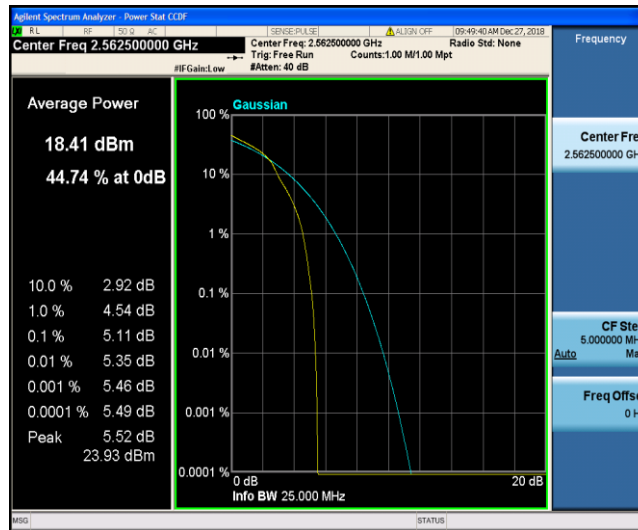

Band7_15MHz_16QAM_21100_75RB#0

Band7_15MHz_16QAM_21375_1RB#0