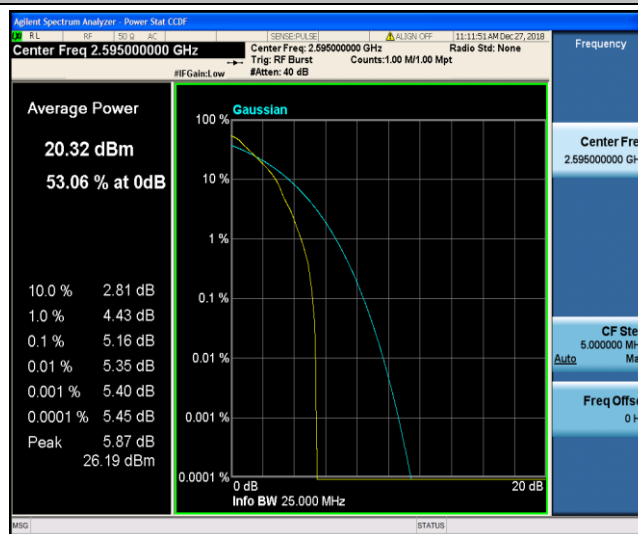

Band38\_5MHz\_16QAM\_38000\_25RB#0

Band38\_5MHz\_16QAM\_38225\_1RB#0

Band38\_5MHz\_16QAM\_38225\_25RB#0

Band38\_10MHz\_QPSK\_37800\_1RB#0

Band38\_10MHz\_QPSK\_37800\_50RB#0

Band38\_10MHz\_QPSK\_38000\_1RB#0