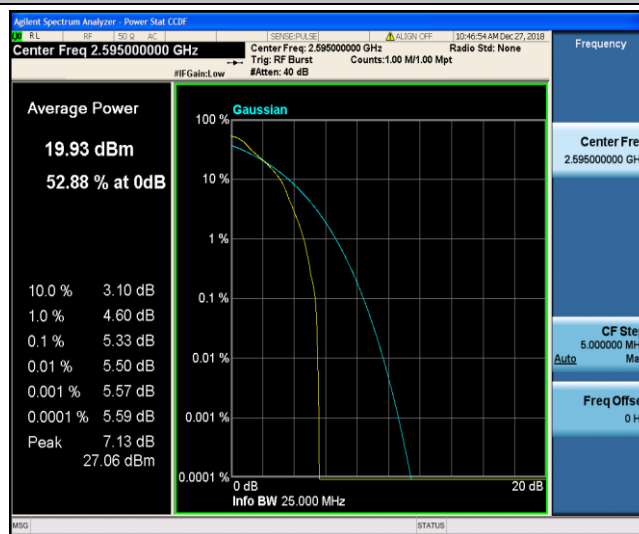

Band7\_20MHz\_16QAM\_21100\_1RB#0

Band7\_20MHz\_16QAM\_21100\_100RB#0

Band7\_20MHz\_16QAM\_21350\_1RB#0

Band7\_20MHz\_16QAM\_21350\_100RB#0

Band38\_5MHz\_QPSK\_37775\_1RB#0

Band38\_5MHz\_QPSK\_37775\_25RB#0