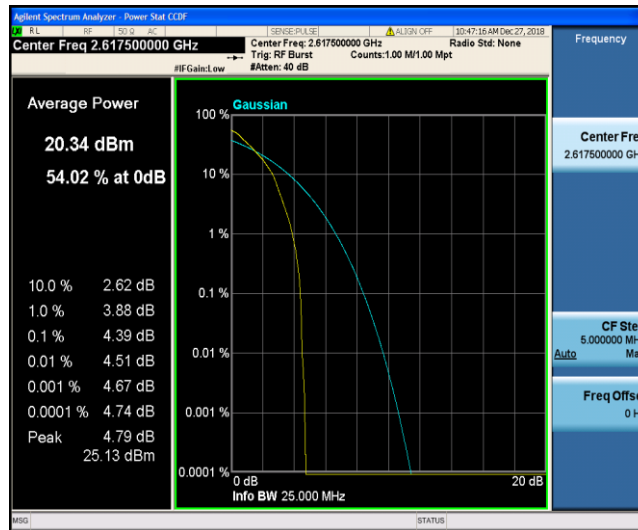

Band38_5MHz_QPSK_38000_25RB#0

Band38_5MHz_QPSK_38225_1RB#0