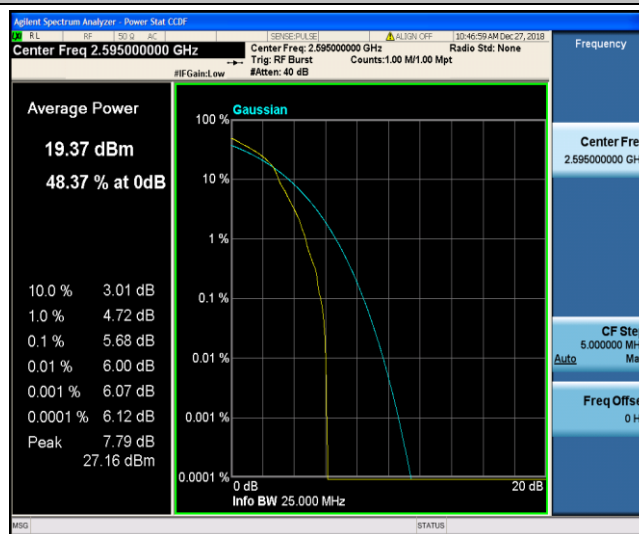

Band38\_5MHz\_QPSK\_38000\_1RB#0

Band38\_5MHz\_QPSK\_38000\_25RB#0

Band38\_5MHz\_QPSK\_38225\_1RB#0

Band38\_5MHz\_QPSK\_38225\_25RB#0

Band38\_5MHz\_16QAM\_37775\_1RB#0

Band38\_5MHz\_16QAM\_37775\_25RB#0

Band38\_5MHz\_16QAM\_38000\_1RB#0