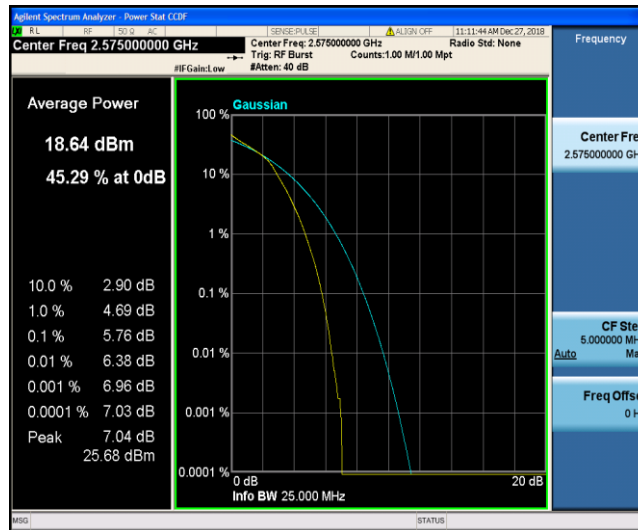

Band38\_10MHz\_QPSK\_38000\_50RB#0

Band38\_10MHz\_QPSK\_38200\_1RB#0

Band38\_10MHz\_QPSK\_38200\_50RB#0

Band38\_10MHz\_16QAM\_37800\_1RB#0

Band38\_10MHz\_16QAM\_37800\_50RB#0

Band38\_10MHz\_16QAM\_38000\_1RB#0