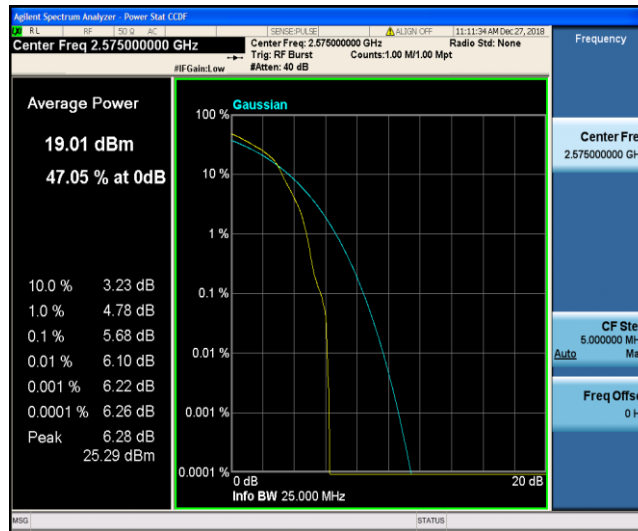

Band38\_10MHz\_QPSK\_38000\_50RB#0

Band38\_10MHz\_QPSK\_38200\_1RB#0

Band38\_10MHz\_QPSK\_38200\_50RB#0

Band38\_10MHz\_16QAM\_37800\_1RB#0

Band38\_10MHz\_16QAM\_37800\_50RB#0

Band38\_10MHz\_16QAM\_38000\_1RB#0