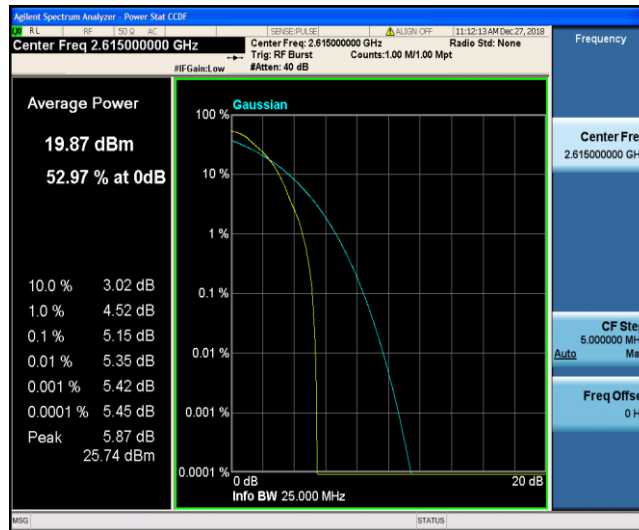

Band38_10MHz_QPSK_38000_50RB#0

Band38_10MHz_QPSK_38200_1RB#0