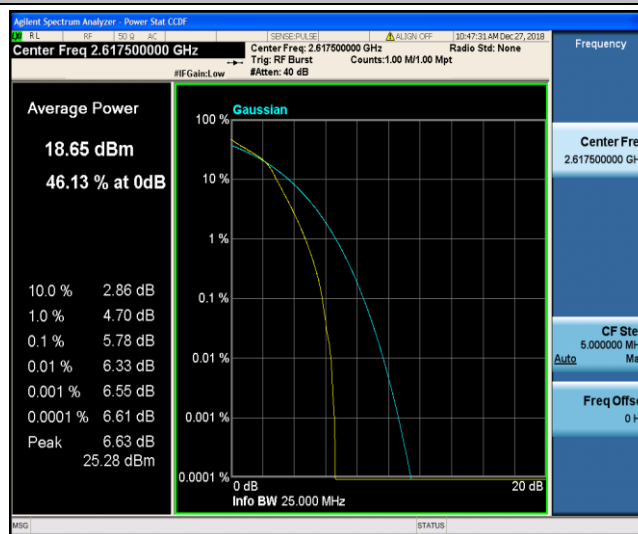

Band38_5MHz_16QAM_38225_1RB#0

Band38_5MHz_16QAM_38225_25RB#0