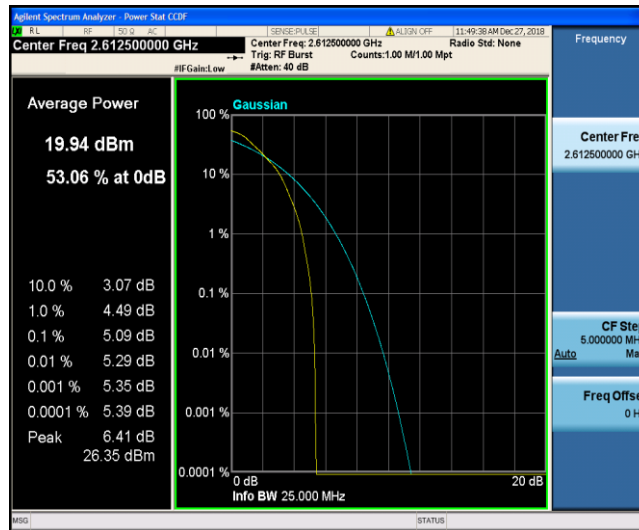

Band38_15MHz_QPSK_38000_75RB#0

Band38_15MHz_QPSK_38175_1RB#0