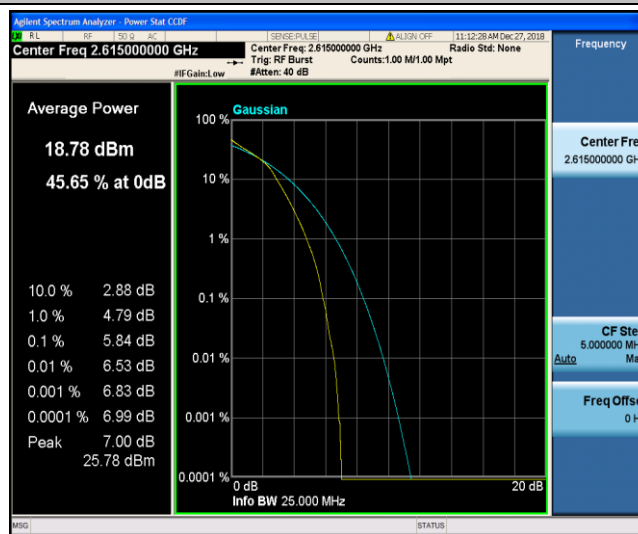

Band38_10MHz_16QAM_38200_1RB#0

Band38_10MHz_16QAM_38200_50RB#0