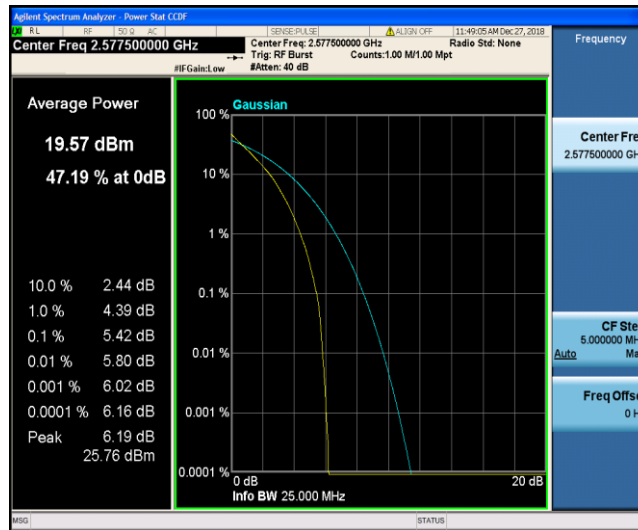

Band38\_10MHz\_16QAM\_38000\_50RB#0

Band38\_10MHz\_16QAM\_38200\_1RB#0

Band38\_10MHz\_16QAM\_38200\_50RB#0

Band38\_15MHz\_QPSK\_37825\_1RB#0

Band38\_15MHz\_QPSK\_37825\_75RB#0

Band38\_15MHz\_QPSK\_38000\_1RB#0