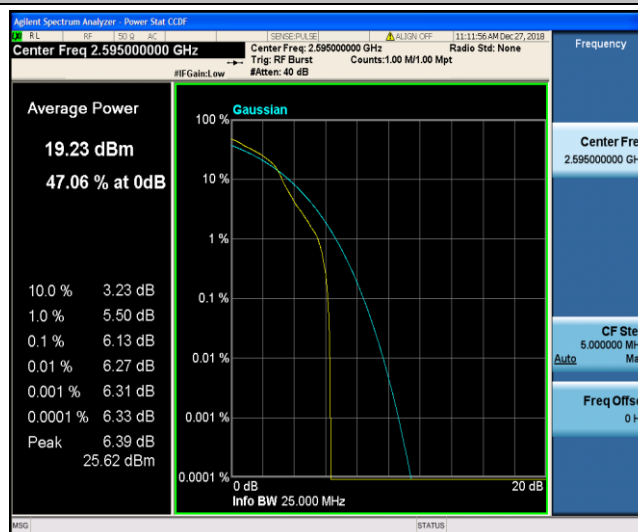

Band38\_10MHz\_QPSK\_38000\_50RB#0

Band38\_10MHz\_QPSK\_38200\_1RB#0

Band38\_10MHz\_QPSK\_38200\_50RB#0

Band38\_10MHz\_16QAM\_37800\_1RB#0

Band38\_10MHz\_16QAM\_37800\_50RB#0

Band38\_10MHz\_16QAM\_38000\_1RB#0