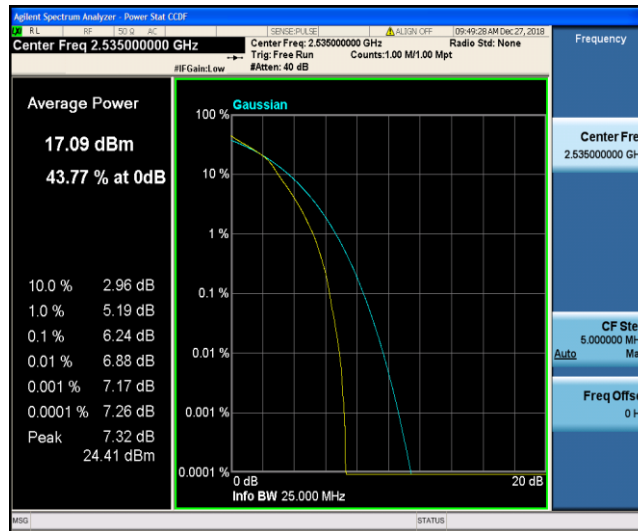

Band7_15MHz_16QAM_21100_1RB#0

Band7_15MHz_16QAM_21100_75RB#0