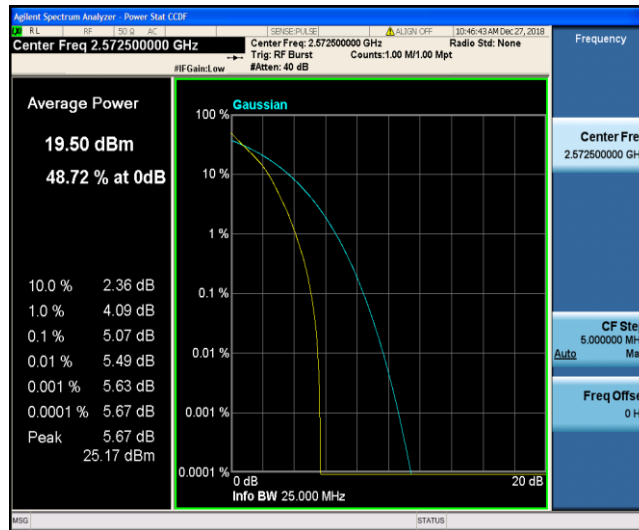

Band7\_20MHz\_16QAM\_21100\_1RB#0

Band7\_20MHz\_16QAM\_21100\_100RB#0

Band7\_20MHz\_16QAM\_21350\_1RB#0

Band7\_20MHz\_16QAM\_21350\_100RB#0

Band38\_5MHz\_QPSK\_37775\_1RB#0

Band38\_5MHz\_QPSK\_37775\_25RB#0