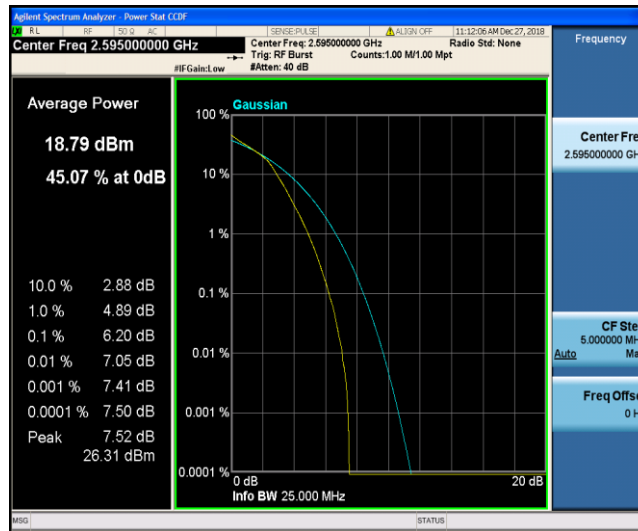

Band38\_10MHz\_QPSK\_38000\_50RB#0

Band38\_10MHz\_QPSK\_38200\_1RB#0

Band38\_10MHz\_QPSK\_38200\_50RB#0

Band38\_10MHz\_16QAM\_37800\_1RB#0

Band38\_10MHz\_16QAM\_37800\_50RB#0

Band38\_10MHz\_16QAM\_38000\_1RB#0