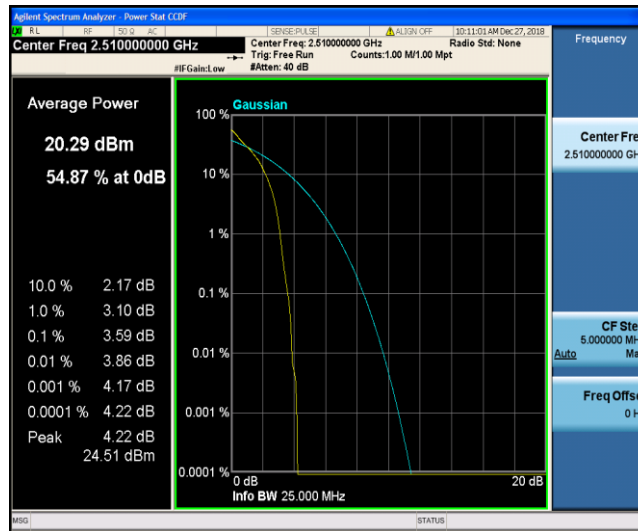

Band7\_15MHz\_16QAM\_20825\_75RB#0

Band7\_15MHz\_16QAM\_21100\_1RB#0

Band7\_15MHz\_16QAM\_21100\_75RB#0

Band7\_15MHz\_16QAM\_21375\_1RB#0

Band7\_15MHz\_16QAM\_21375\_75RB#0

Band7\_20MHz\_QPSK\_20850\_1RB#0