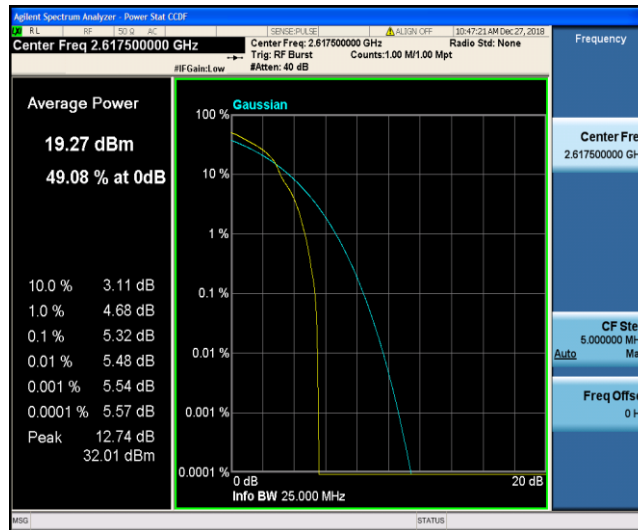

Band38_5MHz_16QAM_38000_25RB#0

Band38_5MHz_16QAM_38225_1RB#0