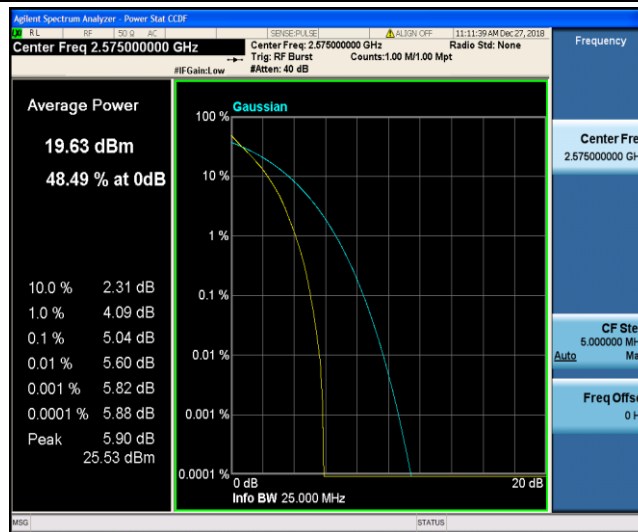

Band38\_5MHz\_16QAM\_38000\_25RB#0

Band38\_5MHz\_16QAM\_38225\_1RB#0

Band38\_5MHz\_16QAM\_38225\_25RB#0

Band38\_10MHz\_QPSK\_37800\_1RB#0

Band38\_10MHz\_QPSK\_37800\_50RB#0

Band38\_10MHz\_QPSK\_38000\_1RB#0