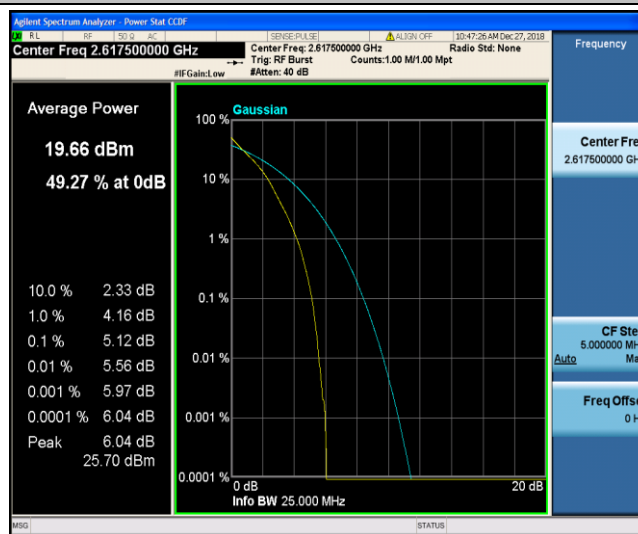

Band38_5MHz_QPSK_38225_1RB#0

Band38_5MHz_QPSK_38225_25RB#0