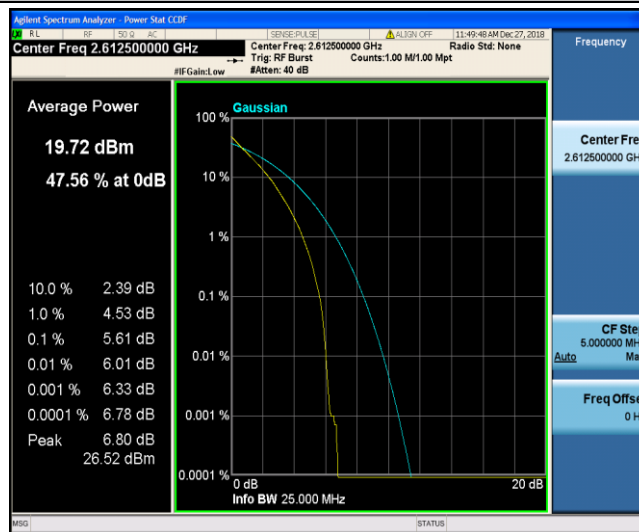

Band38_15MHz_QPSK_38175_1RB#0

Band38_15MHz_QPSK_38175_75RB#0