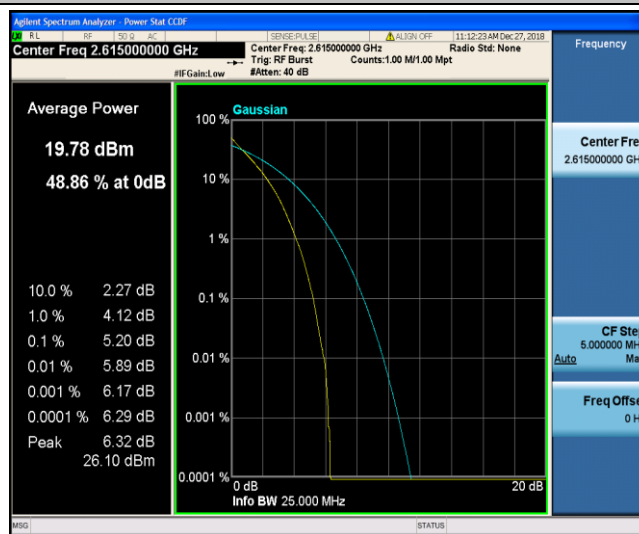

Band38_10MHz_QPSK_38200_1RB#0

Band38_10MHz_QPSK_38200_50RB#0