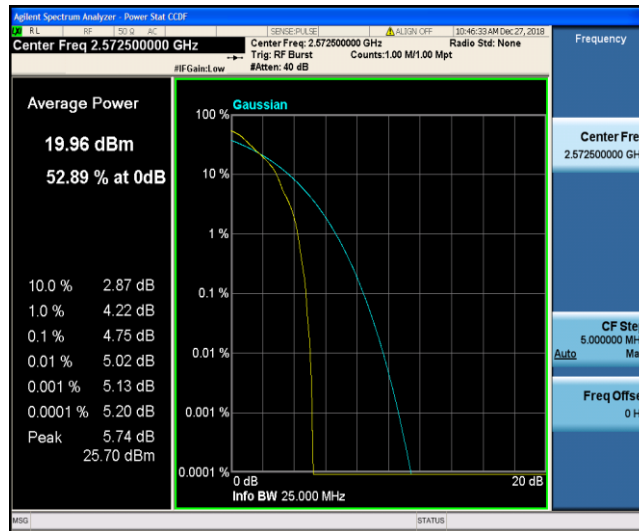

Band7\_20MHz\_16QAM\_21100\_1RB#0

Band7\_20MHz\_16QAM\_21100\_100RB#0

Band7\_20MHz\_16QAM\_21350\_1RB#0

Band7\_20MHz\_16QAM\_21350\_100RB#0

Band38\_5MHz\_QPSK\_37775\_1RB#0

Band38\_5MHz\_QPSK\_37775\_25RB#0