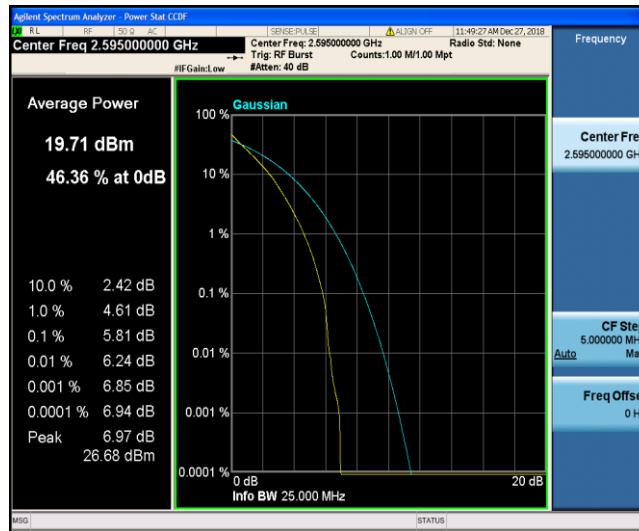

Band38\_10MHz\_16QAM\_38000\_50RB#0

Band38\_10MHz\_16QAM\_38200\_1RB#0

Band38\_10MHz\_16QAM\_38200\_50RB#0

Band38\_15MHz\_QPSK\_37825\_1RB#0

Band38\_15MHz\_QPSK\_37825\_75RB#0

Band38\_15MHz\_QPSK\_38000\_1RB#0