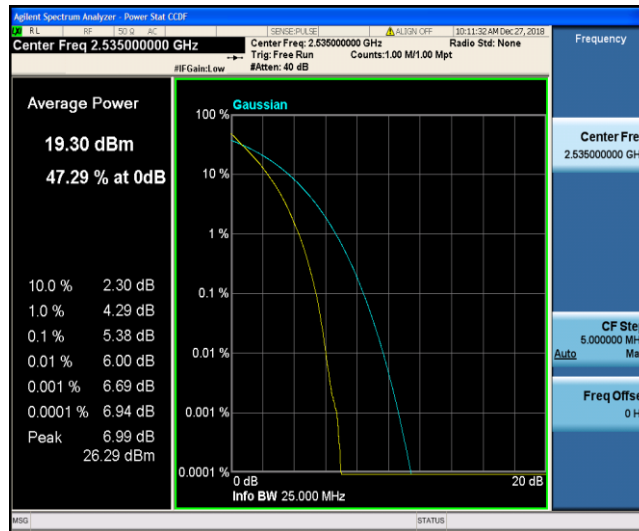

Band7_20MHz_QPSK_21100_1RB#0

Band7_20MHz_QPSK_21100_100RB#0