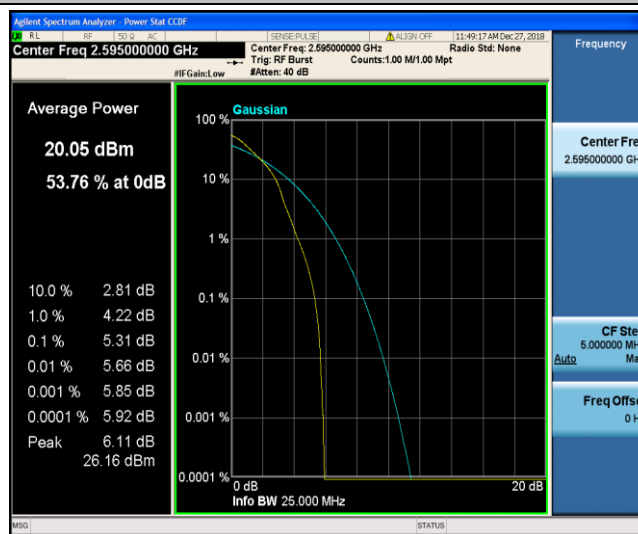

Band38\_10MHz\_16QAM\_38000\_50RB#0

Band38\_10MHz\_16QAM\_38200\_1RB#0

Band38\_10MHz\_16QAM\_38200\_50RB#0

Band38\_15MHz\_QPSK\_37825\_1RB#0

Band38\_15MHz\_QPSK\_37825\_75RB#0

Band38\_15MHz\_QPSK\_38000\_1RB#0