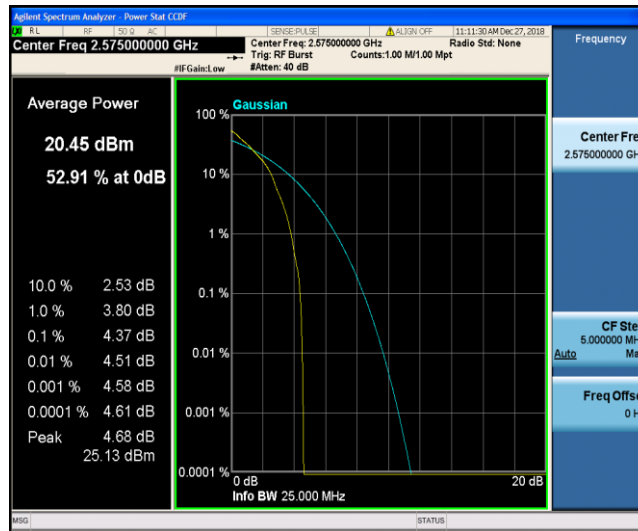

Band38_5MHz_16QAM_38225_25RB#0

Band38_10MHz_QPSK_37800_1RB#0