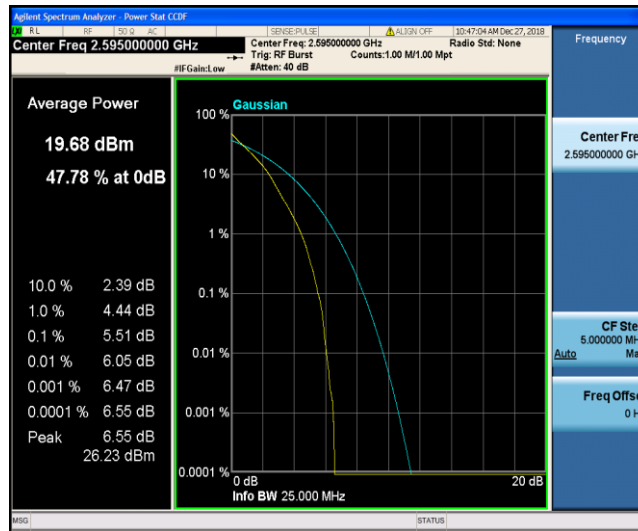

Band38_5MHz_QPSK_38000_1RB#0

Band38_5MHz_QPSK_38000_25RB#0