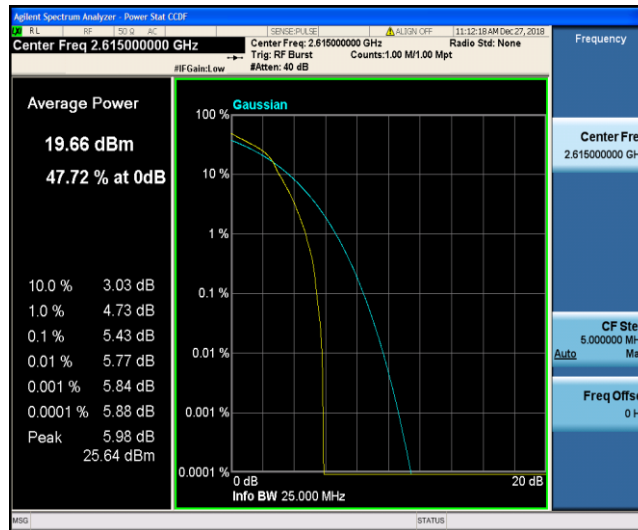

Band38_10MHz_16QAM_38000_50RB#0

Band38_10MHz_16QAM_38200_1RB#0