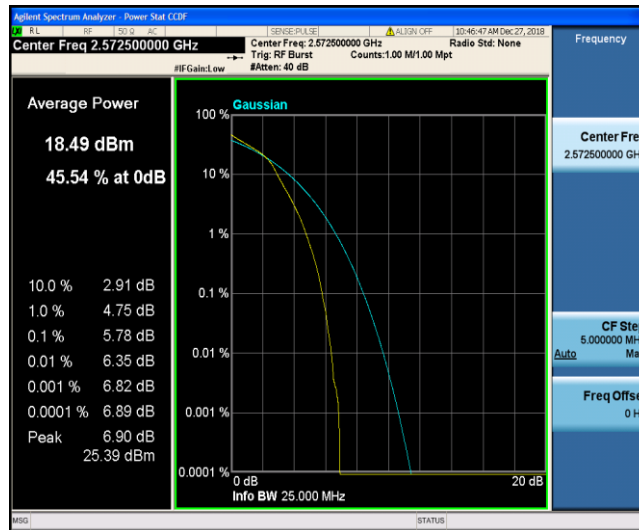

Band38\_5MHz\_QPSK\_38000\_1RB#0

Band38\_5MHz\_QPSK\_38000\_25RB#0

Band38\_5MHz\_QPSK\_38225\_1RB#0

Band38\_5MHz\_QPSK\_38225\_25RB#0

Band38\_5MHz\_16QAM\_37775\_1RB#0

Band38\_5MHz\_16QAM\_37775\_25RB#0

Band38\_5MHz\_16QAM\_38000\_1RB#0