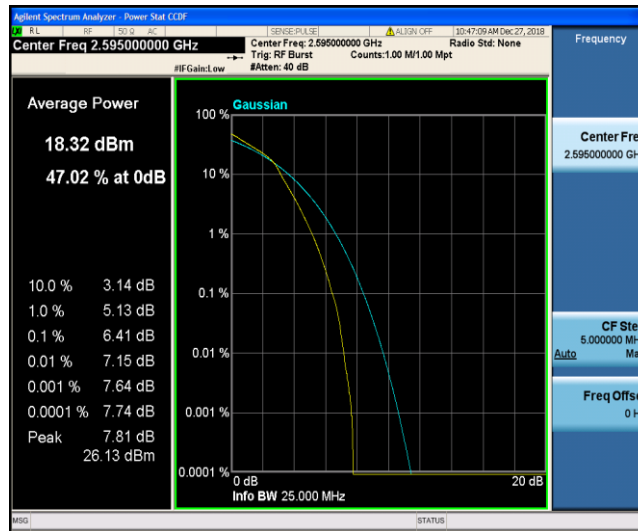

Band38\_5MHz\_QPSK\_38000\_1RB#0

Band38\_5MHz\_QPSK\_38000\_25RB#0

Band38\_5MHz\_QPSK\_38225\_1RB#0

Band38\_5MHz\_QPSK\_38225\_25RB#0

Band38\_5MHz\_16QAM\_37775\_1RB#0

Band38\_5MHz\_16QAM\_37775\_25RB#0

Band38\_5MHz\_16QAM\_38000\_1RB#0