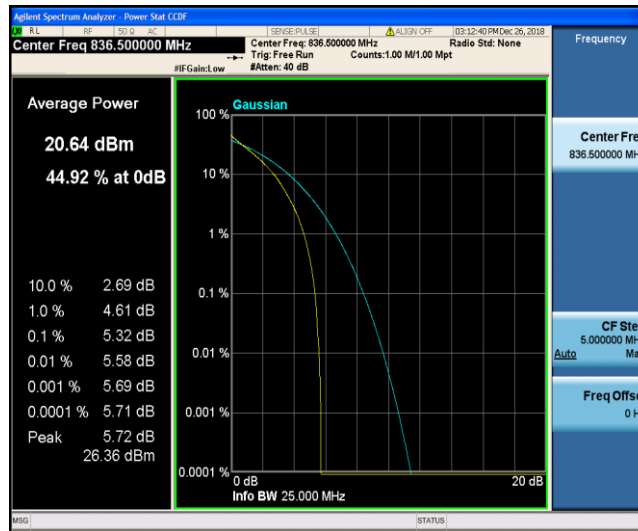

Band4_20MHz_16QAM_20300_1RB#0

Band4_20MHz_16QAM_20300_100RB#0

Band5_1.4MHz_QPSK_20407_1RB#0

Band5_1.4MHz_QPSK_20407_6RB#0

Band5_1.4MHz_QPSK_20525_1RB#0

Band5_1.4MHz_QPSK_20525_6RB#0

Band5_1.4MHz_QPSK_20643_1RB#0