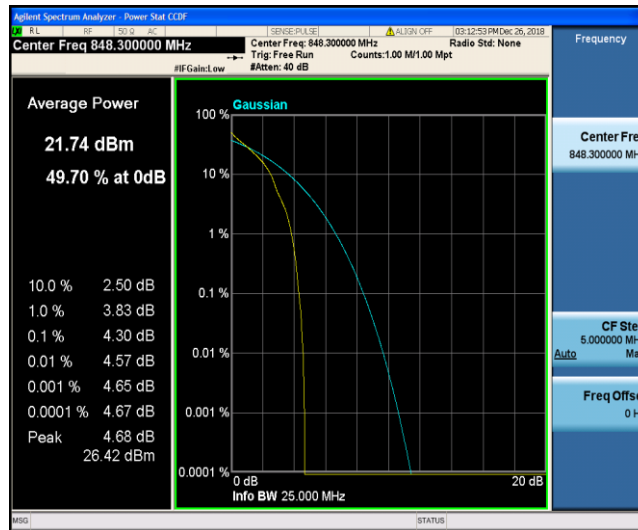

Band4_20MHz_16QAM_20300_1RB#0

Band4_20MHz_16QAM_20300_100RB#0

Band5_1.4MHz_QPSK_20407_1RB#0

Band5_1.4MHz_QPSK_20407_6RB#0

Band5_1.4MHz_QPSK_20525_1RB#0

Band5_1.4MHz_QPSK_20525_6RB#0

Band5_1.4MHz_QPSK_20643_1RB#0