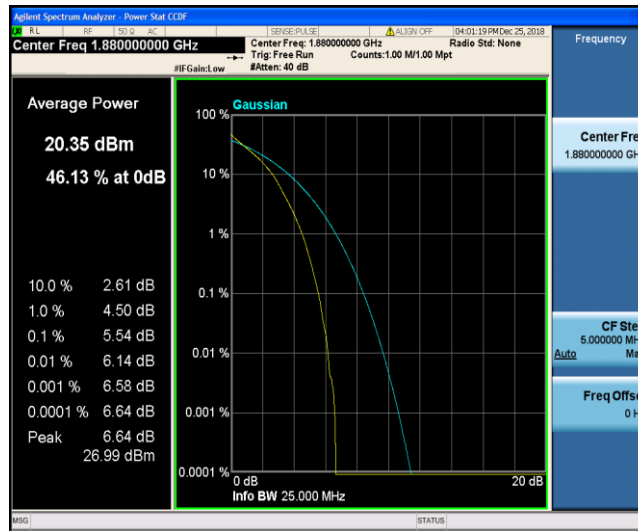

Test Graphs

Band2_1.4MHz_QPSK_18607_1RB#0

Band2_1.4MHz_QPSK_18607_6RB#0

Band2_1.4MHz_QPSK_18900_1RB#0

Band2_1.4MHz_QPSK_18900_6RB#0

Band2_1.4MHz_QPSK_19193_1RB#0

Band2_1.4MHz_QPSK_19193_6RB#0

Band2_1.4MHz_16QAM_18607_1RB#0