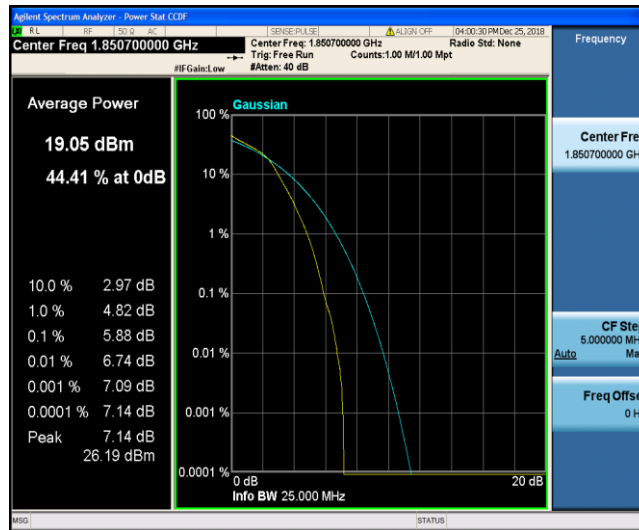

Test Graphs

Band2_1.4MHz_QPSK_18607_1RB#0

Band2_1.4MHz_QPSK_18607_6RB#0

Band2_1.4MHz_QPSK_18900_1RB#0

Band2_1.4MHz_QPSK_18900_6RB#0

Band2_1.4MHz_QPSK_19193_1RB#0

Band2_1.4MHz_QPSK_19193_6RB#0

Band2_1.4MHz_16QAM_18607_1RB#0