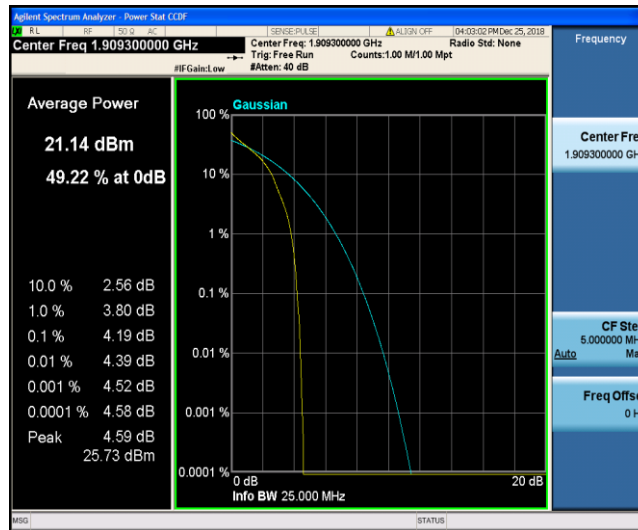

Test Graphs

Band2_1.4MHz_QPSK_18607_1RB#0

Band2_1.4MHz_QPSK_18607_6RB#0

Band2_1.4MHz_QPSK_18900_1RB#0

Band2_1.4MHz_QPSK_18900_6RB#0

Band2_1.4MHz_QPSK_19193_1RB#0

Band2_1.4MHz_QPSK_19193_6RB#0

Band2_1.4MHz_16QAM_18607_1RB#0