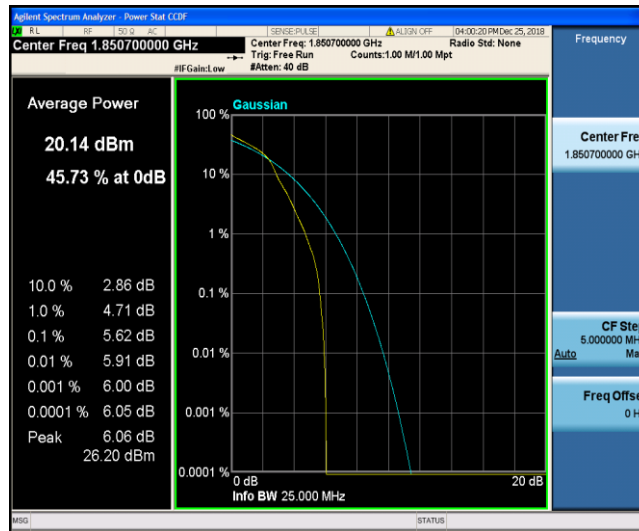

Test Graphs

Band2_1.4MHz_QPSK_18607_1RB#0

Band2_1.4MHz_QPSK_18607_6RB#0

Band2_1.4MHz_QPSK_18900_1RB#0

Band2_1.4MHz_QPSK_18900_6RB#0

Band2_1.4MHz_QPSK_19193_1RB#0

Band2_1.4MHz_QPSK_19193_6RB#0

Band2_1.4MHz_16QAM_18607_1RB#0