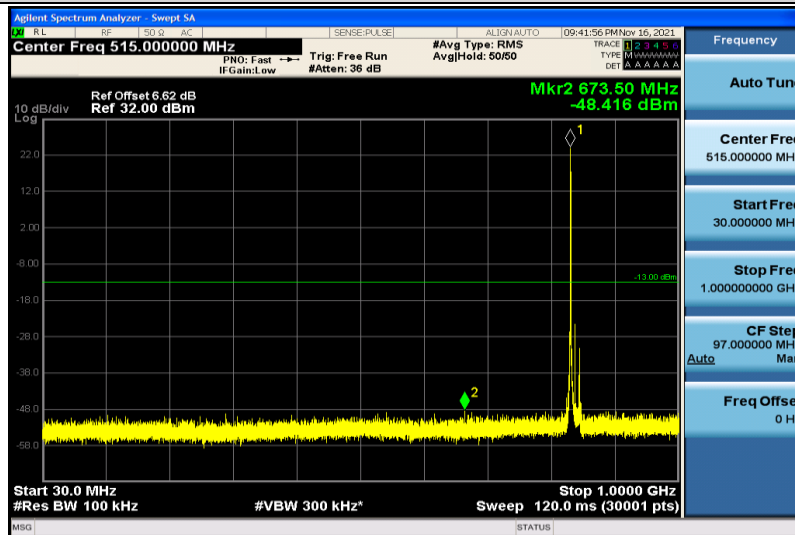

Band26-15MHz-16QAM-26965-1RB#0-30~1000MHz