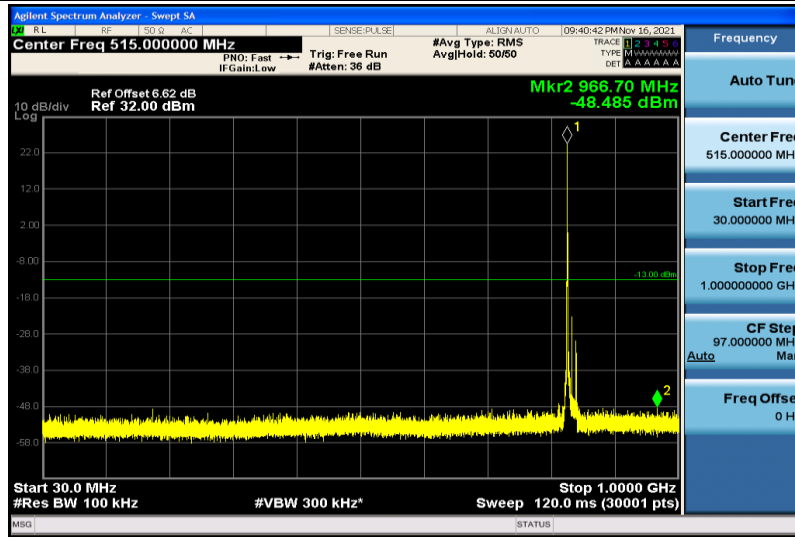

Band26-15MHz-QPSK-26915-1RB#0-1000~26000MHz

Band26-15MHz-QPSK-26965-1RB#0-30~1000MHz

Band26-15MHz-QPSK-26965-1RB#0-1000~26000MHz

Band26-15MHz-16QAM-26865-1RB#0-30~1000MHz

Band26-15MHz-16QAM-26865-1RB#0-1000~26000MHz