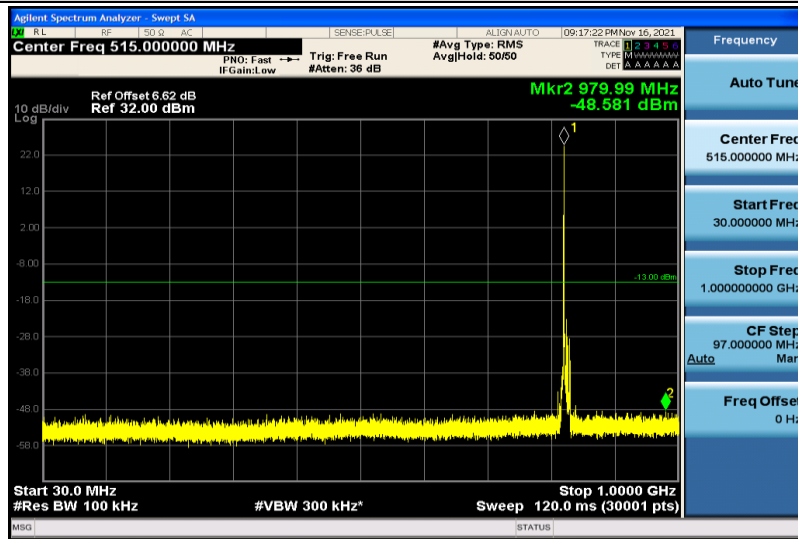

Band26-5MHz-16QAM-26815-1RB#0-1000~26000MHz

Band26-5MHz-16QAM-26915-1RB#0-30~1000MHz

Band26-5MHz-16QAM-26915-1RB#0-1000~26000MHz

Band26-5MHz-16QAM-27015-1RB#0-30~1000MHz

Band26-5MHz-16QAM-27015-1RB#0-1000~26000MHz