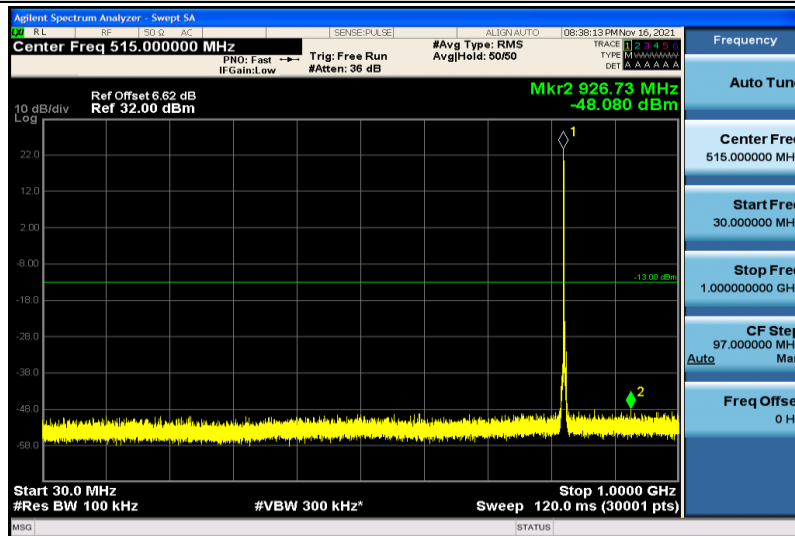

Band26-1.4MHz-16QAM-27033-1RB#0-1000~26000MHz

Band26-3MHz-QPSK-26805-1RB#0-30~1000MHz