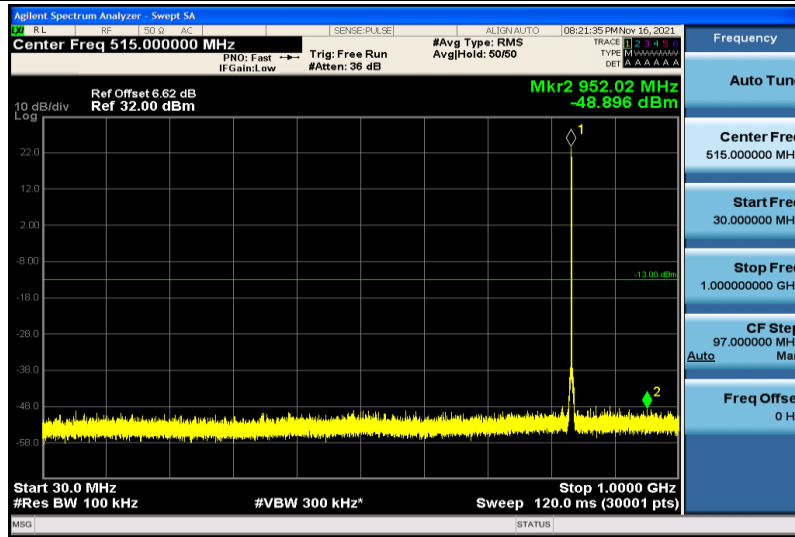

Band26-1.4MHz-16QAM-26797-1RB#0-1000~26000MHz

Band26-1.4MHz-16QAM-26915-1RB#0-30~1000MHz