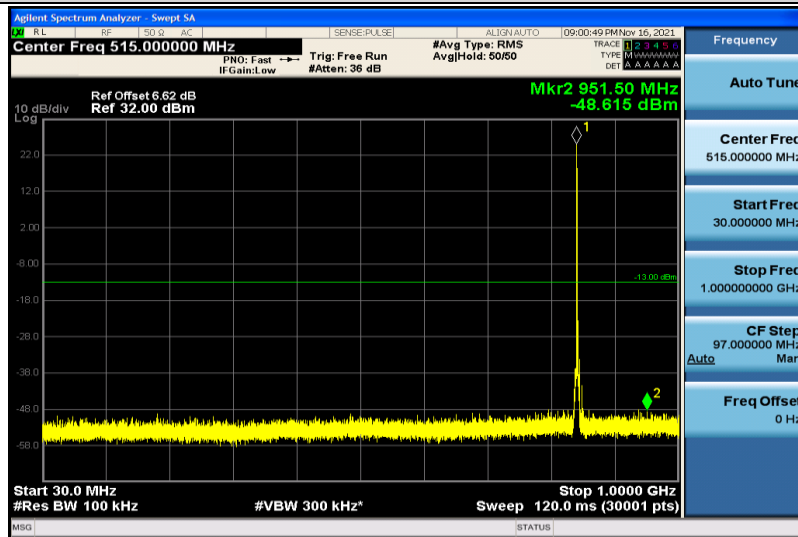

Band26-5MHz-16QAM-26915-1RB#0-1000~26000MHz

Band26-5MHz-16QAM-27015-1RB#0-30~1000MHz