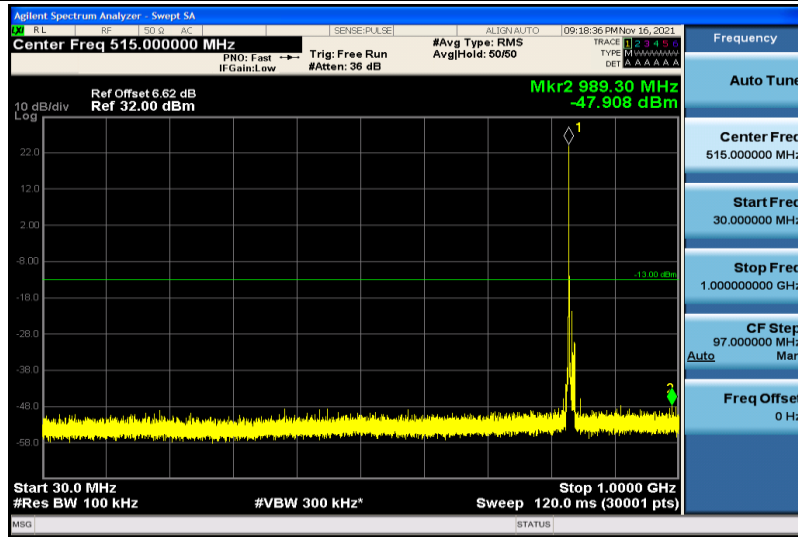

Band26-10MHz-QPSK-26840-1RB#0-1000~26000MHz

Band26-10MHz-QPSK-26915-1RB#0-30~1000MHz