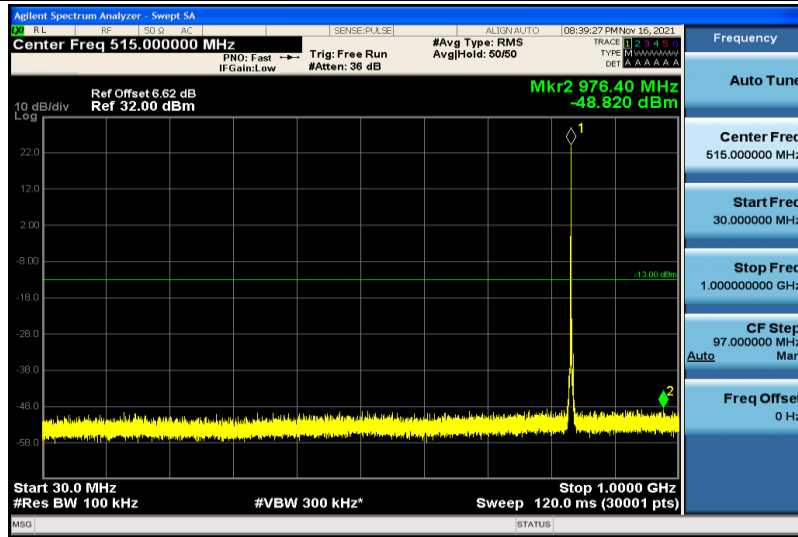

Band26-3MHz-QPSK-26805-1RB#0-1000~26000MHz

Band26-3MHz-QPSK-26915-1RB#0-30~1000MHz