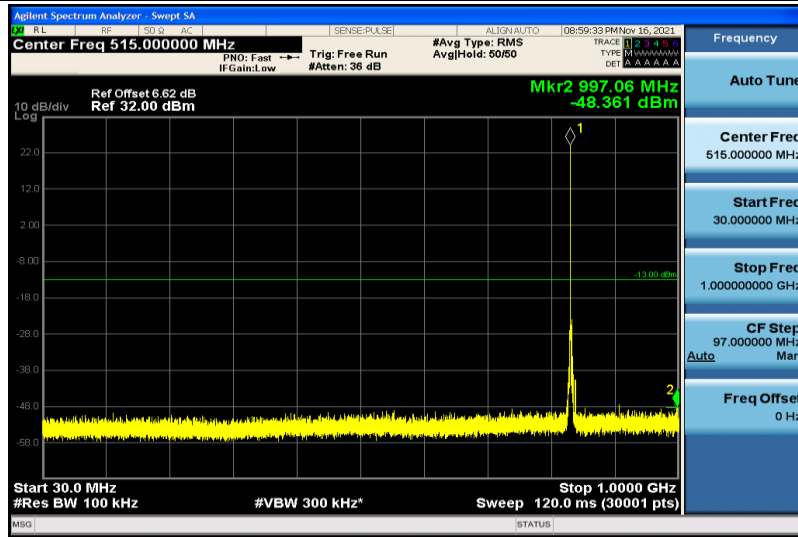

Band26-5MHz-16QAM-26815-1RB#0-1000~26000MHz

Band26-5MHz-16QAM-26915-1RB#0-30~1000MHz