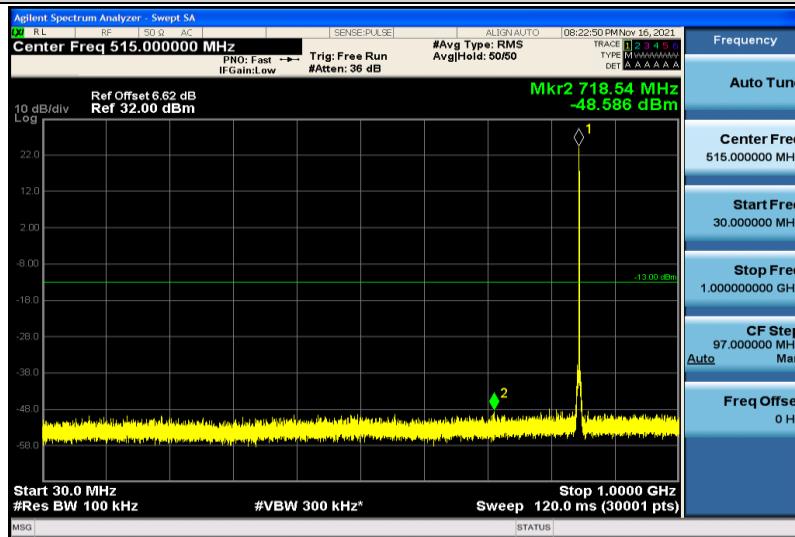

Band26-1.4MHz-16QAM-26797-1RB#0-30~1000MHz

Band26-1.4MHz-16QAM-26797-1RB#0-1000~26000MHz

Band26-1.4MHz-16QAM-26915-1RB#0-30~1000MHz

Band26-1.4MHz-16QAM-26915-1RB#0-1000~26000MHz

Band26-1.4MHz-16QAM-27033-1RB#0-30~1000MHz