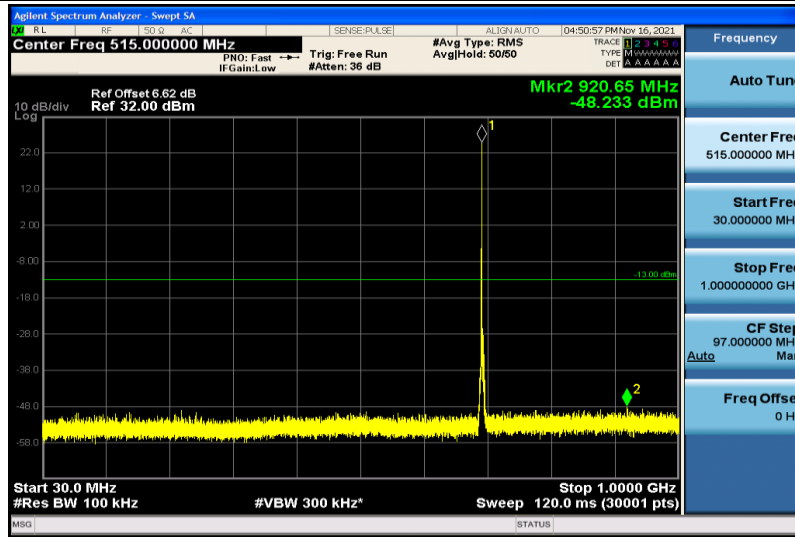

Band12-1.4MHz-16QAM-23017-1RB#0-1000~26000MHz

Band12-1.4MHz-16QAM-23095-1RB#0-30~1000MHz

Band12-1.4MHz-16QAM-23095-1RB#0-1000~26000MHz

Band12-1.4MHz-16QAM-23173-1RB#0-30~1000MHz

Band12-1.4MHz-16QAM-23173-1RB#0-1000~26000MHz