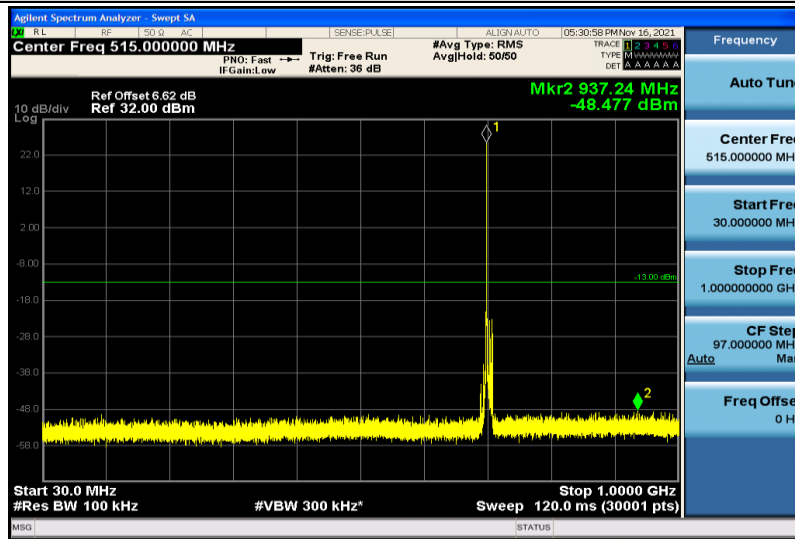

Band12-10MHz-16QAM-23060-1RB#0-30~1000MHz

Band12-10MHz-16QAM-23060-1RB#0-1000~26000MHz

Band12-10MHz-16QAM-23095-1RB#0-30~1000MHz

Band12-10MHz-16QAM-23095-1RB#0-1000~26000MHz

Band12-10MHz-16QAM-23130-1RB#0-30~1000MHz