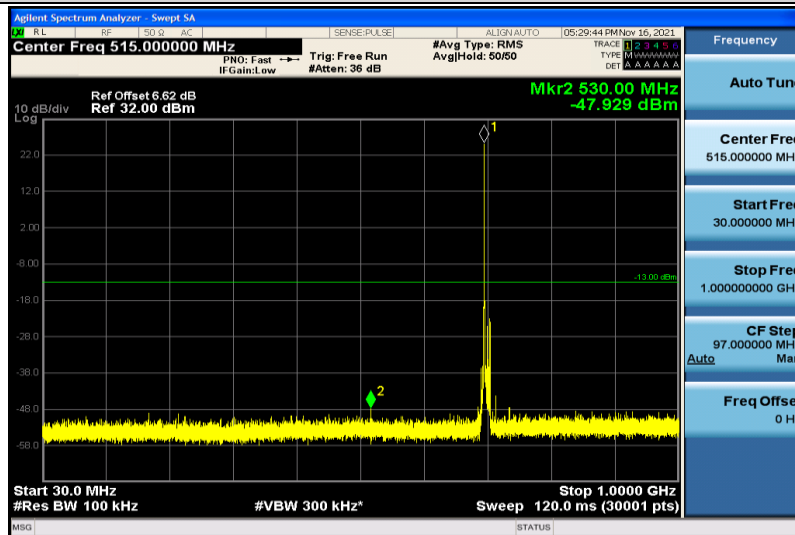

Band12-10MHz-16QAM-23060-1RB#0-1000~26000MHz

Band12-10MHz-16QAM-23095-1RB#0-30~1000MHz