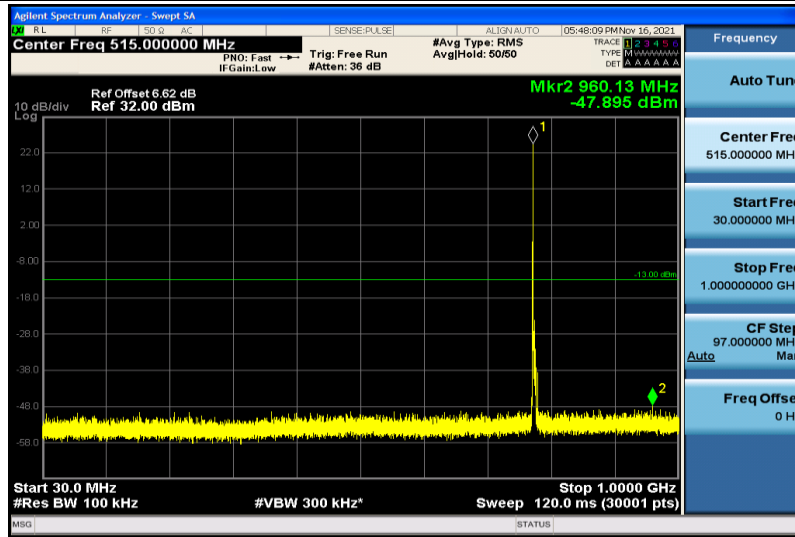

Band12-10MHz-16QAM-23130-1RB#0-1000~26000MHz

Band13-5MHz-QPSK-23205-1RB#0-30~1000MHz