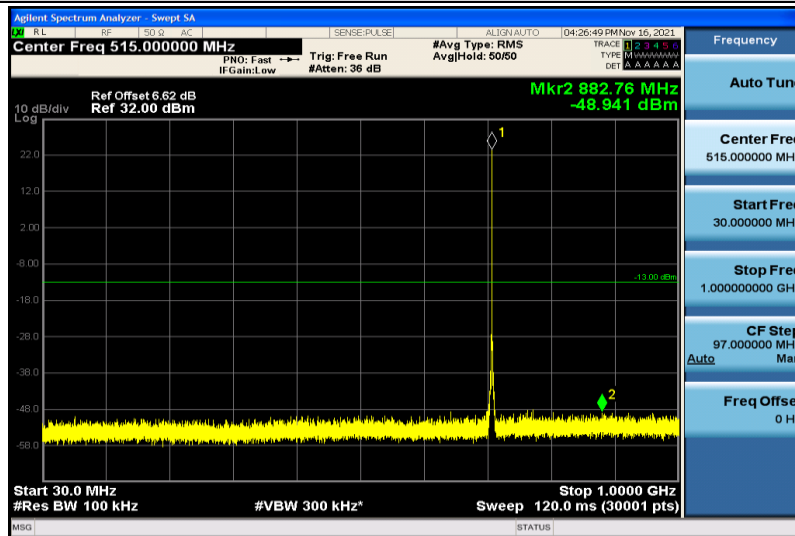

Band12-1.4MHz-16QAM-23095-1RB#0-1000~26000MHz

Band12-1.4MHz-16QAM-23173-1RB#0-30~1000MHz