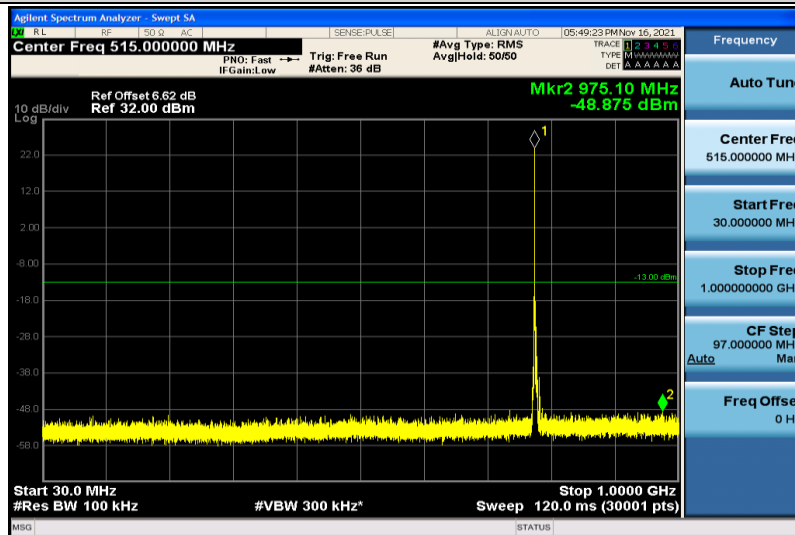

Band13-5MHz-QPSK-23205-1RB#0-1000~26000MHz

Band13-5MHz-QPSK-23230-1RB#0-30~1000MHz