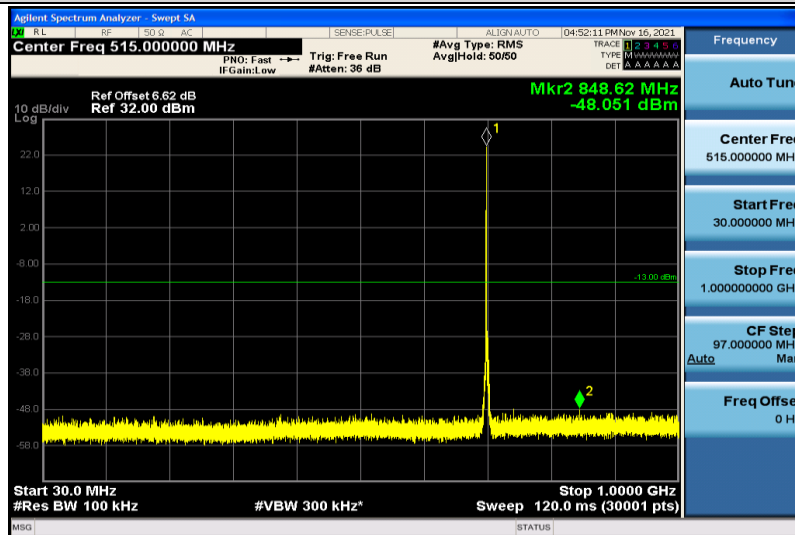

Band12-3MHz-QPSK-23025-1RB#0-1000~26000MHz

Band12-3MHz-QPSK-23095-1RB#0-30~1000MHz