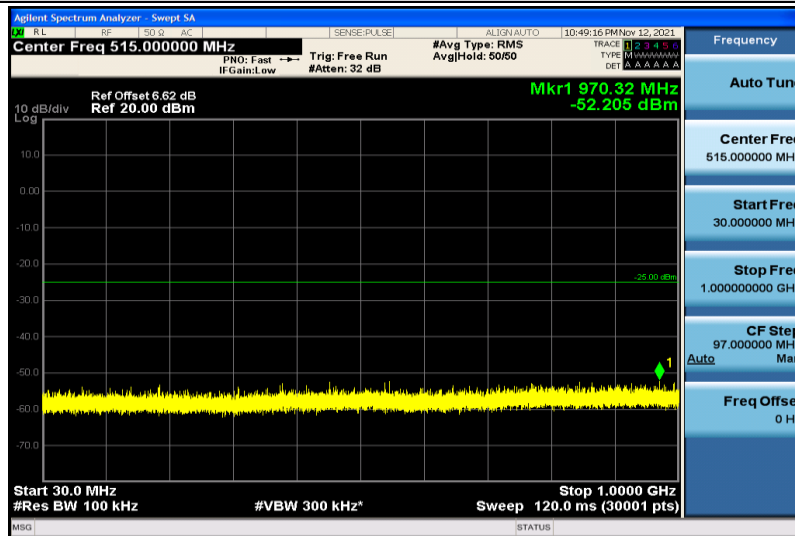

Band7-5MHz-16QAM-21100-1RB#0-1000~26000MHz

Band7-5MHz-16QAM-21425-1RB#0-30~1000MHz