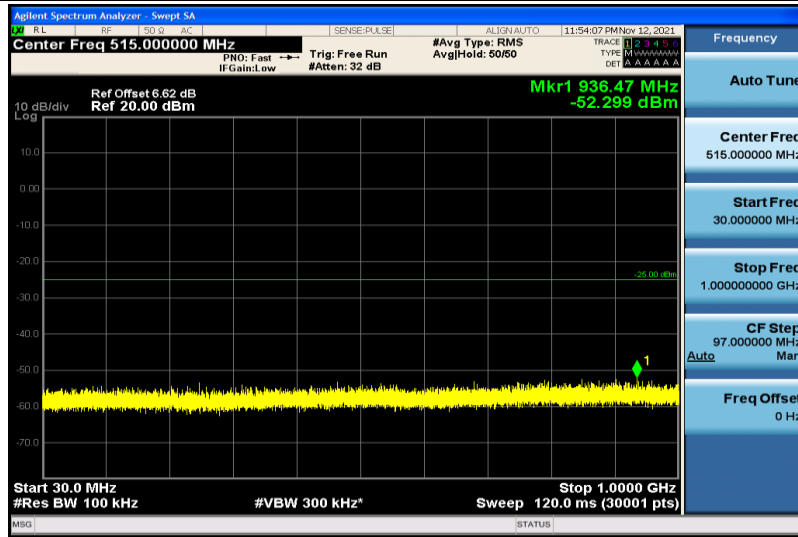

Band7-15MHz-16QAM-21375-1RB#0-1000~26000MHz

Band7-20MHz-QPSK-20850-1RB#0-30~1000MHz