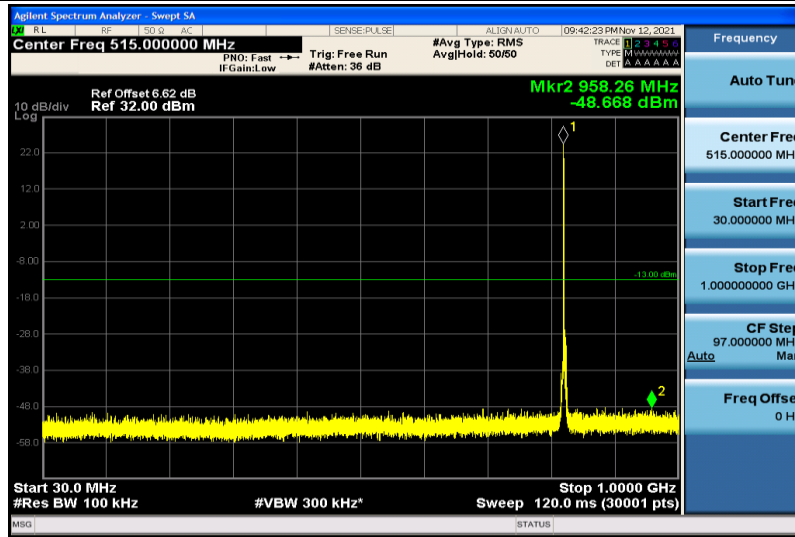

Band5-1.4MHz-16QAM-20525-1RB#0-30~1000MHz

Band5-1.4MHz-16QAM-20525-1RB#0-1000~26000MHz

Band5-1.4MHz-16QAM-20643-1RB#0-30~1000MHz

Band5-1.4MHz-16QAM-20643-1RB#0-1000~26000MHz

Band5-3MHz-QPSK-20415-1RB#0-30~1000MHz