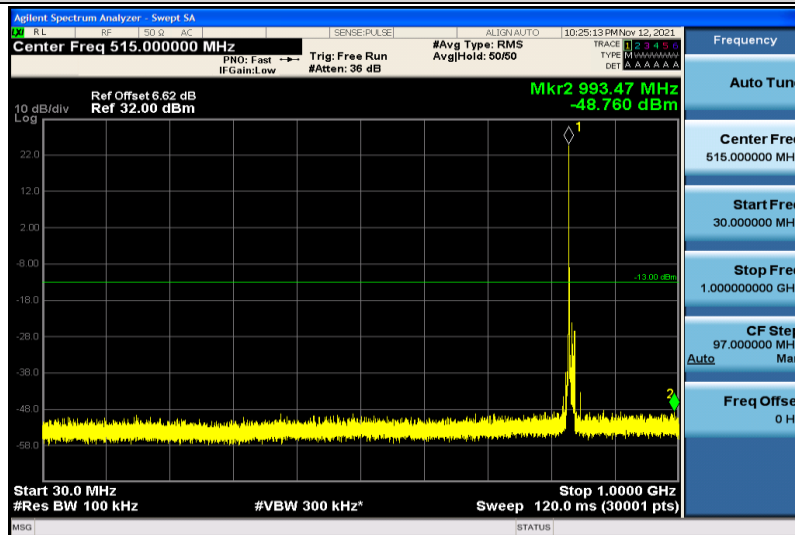

Band5-10MHz-QPSK-20450-1RB#0-1000~26000MHz

Band5-10MHz-QPSK-20525-1RB#0-30~1000MHz