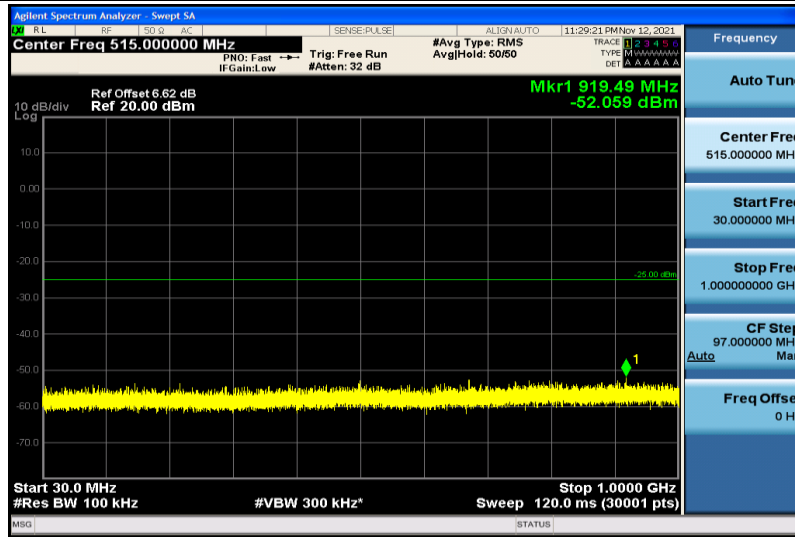

Band7-15MHz-QPSK-21375-1RB#0-1000~26000MHz

Band7-15MHz-16QAM-20825-1RB#0-30~1000MHz