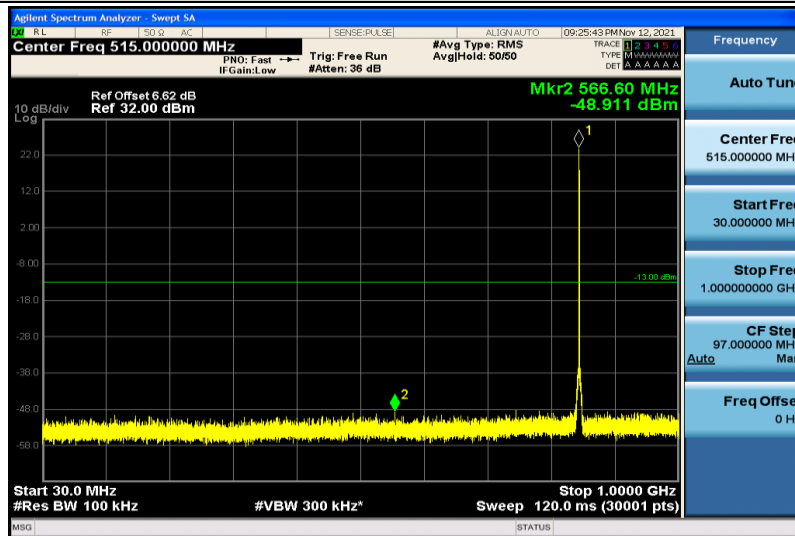

Band5-1.4MHz-QPSK-20525-1RB#0-1000~26000MHz

Band5-1.4MHz-QPSK-20643-1RB#0-30~1000MHz

Band5-1.4MHz-QPSK-20643-1RB#0-1000~26000MHz

Band5-1.4MHz-16QAM-20407-1RB#0-30~1000MHz

Band5-1.4MHz-16QAM-20407-1RB#0-1000~26000MHz