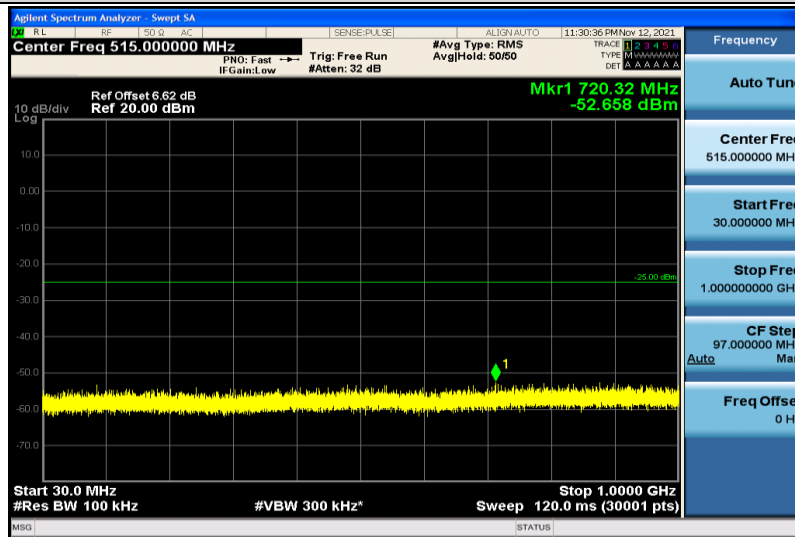

Band7-15MHz-QPSK-21375-1RB#0-30~1000MHz

Band7-15MHz-QPSK-21375-1RB#0-1000~26000MHz

Band7-15MHz-16QAM-20825-1RB#0-30~1000MHz

Band7-15MHz-16QAM-20825-1RB#0-1000~26000MHz

Band7-15MHz-16QAM-21100-1RB#0-30~1000MHz