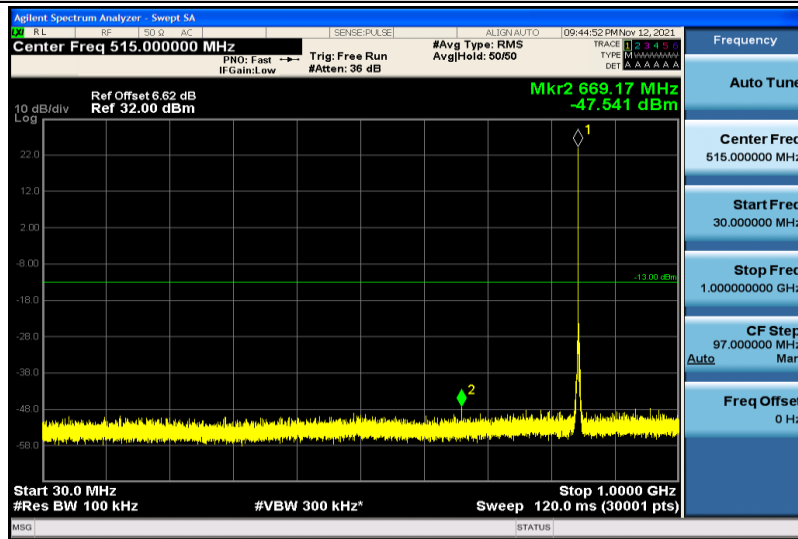

Band5-3MHz-QPSK-20525-1RB#0-1000~26000MHz

Band5-3MHz-QPSK-20635-1RB#0-30~100MHz