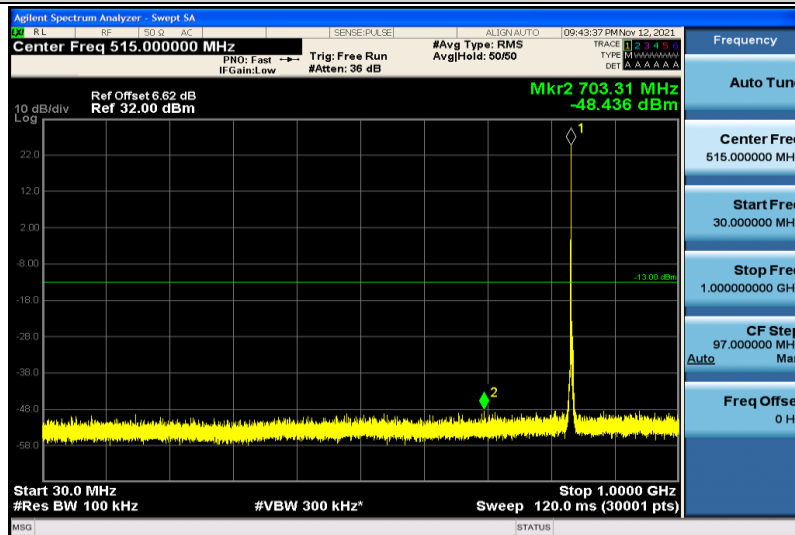

Band5-3MHz-QPSK-20415-1RB#0-1000~26000MHz

Band5-3MHz-QPSK-20525-1RB#0-30~1000MHz