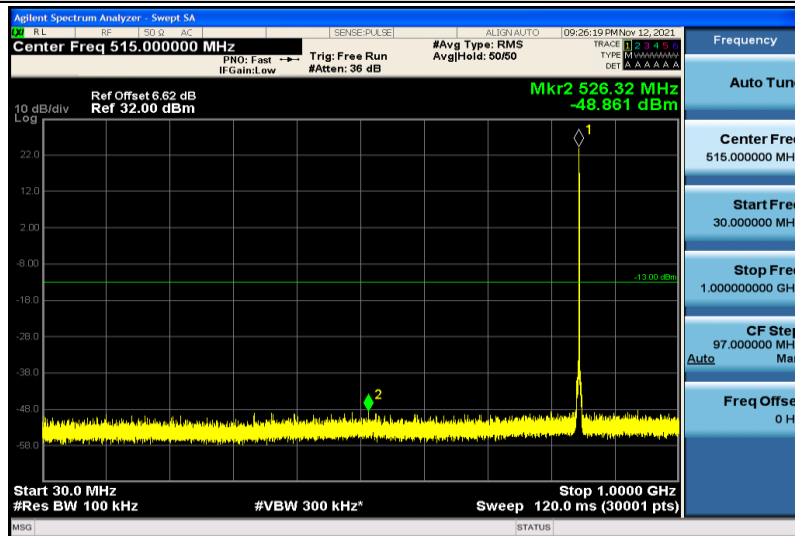

Band5-1.4MHz-16QAM-20525-1RB#0-1000~26000MHz

Band5-1.4MHz-16QAM-20643-1RB#0-30~1000MHz