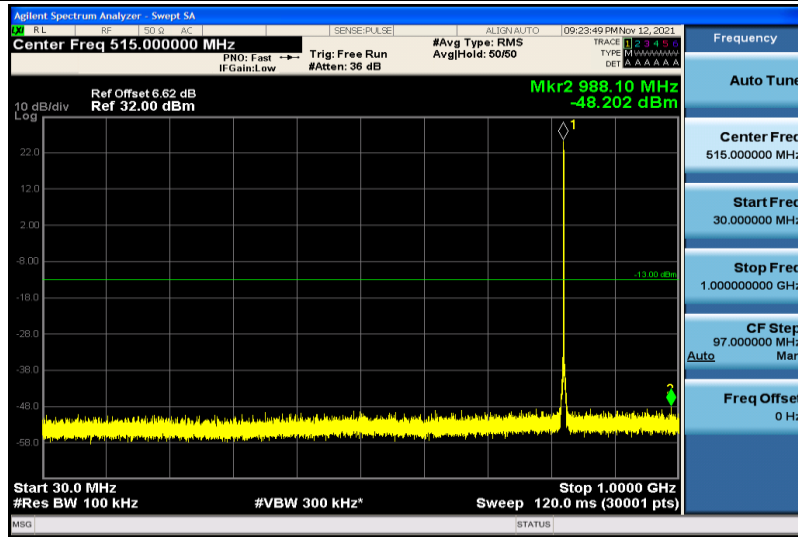

Band5-1.4MHz-QPSK-20525-1RB#0-1000~26000MHz

Band5-1.4MHz-QPSK-20643-1RB#0-30~1000MHz

Band5-1.4MHz-QPSK-20643-1RB#0-1000~26000MHz

Band5-1.4MHz-16QAM-20407-1RB#0-30~1000MHz

Band5-1.4MHz-16QAM-20407-1RB#0-1000~26000MHz