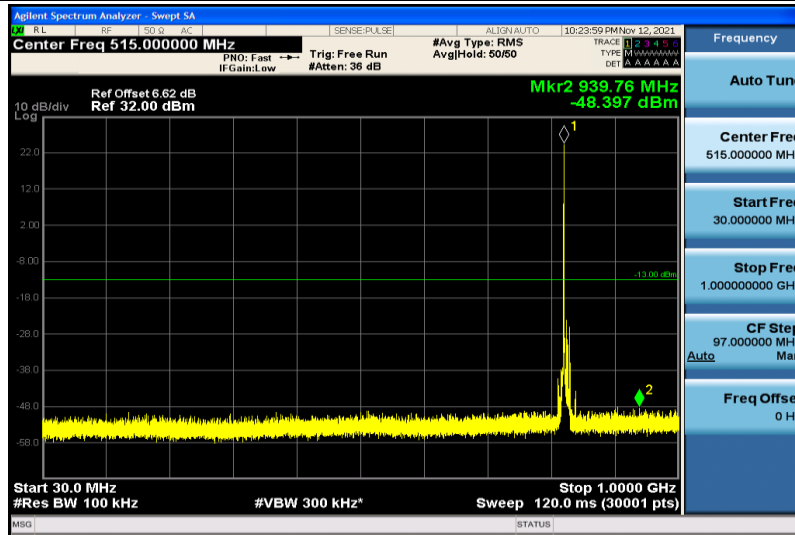

Band5-5MHz-16QAM-20625-1RB#0-1000~26000MHz

Band5-10MHz-QPSK-20450-1RB#0-30~1000MHz