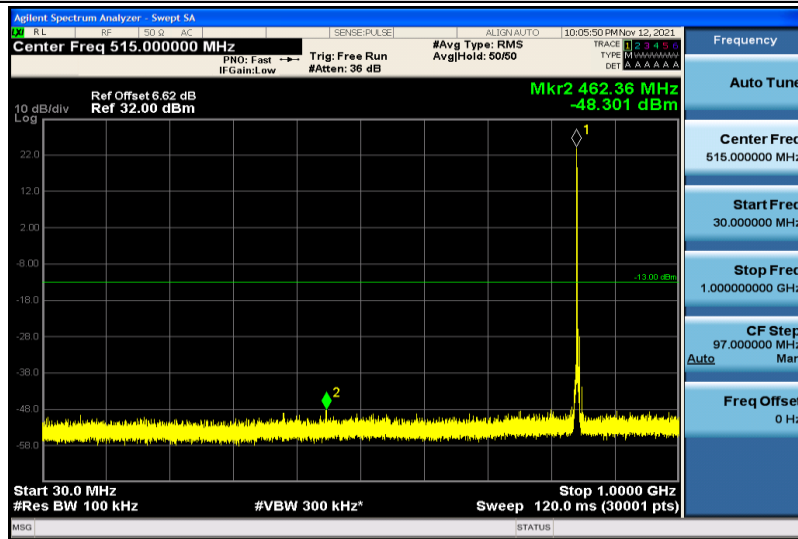

Band5-5MHz-16QAM-20425-1RB#0-30~1000MHz

Band5-5MHz-16QAM-20425-1RB#0-100~26000MHz

Band5-5MHz-16QAM-20525-1RB#0-30~1000MHz

Band5-5MHz-16QAM-20525-1RB#0-1000~26000MHz

Band5-5MHz-16QAM-20625-1RB#0-30~1000MHz