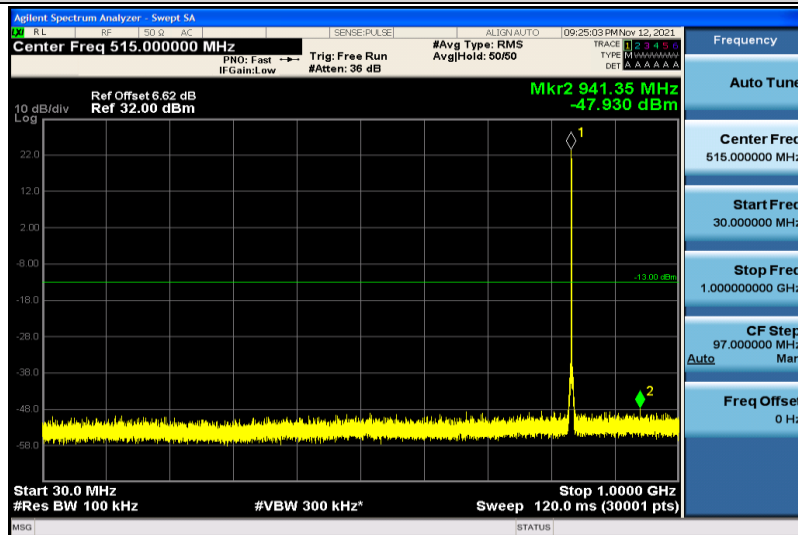

Band5-1.4MHz-QPSK-20525-1RB#0-1000~26000MHz

Band5-1.4MHz-QPSK-20643-1RB#0-30~1000MHz

Band5-1.4MHz-QPSK-20643-1RB#0-1000~26000MHz

Band5-1.4MHz-16QAM-20407-1RB#0-30~1000MHz

Band5-1.4MHz-16QAM-20407-1RB#0-1000~26000MHz