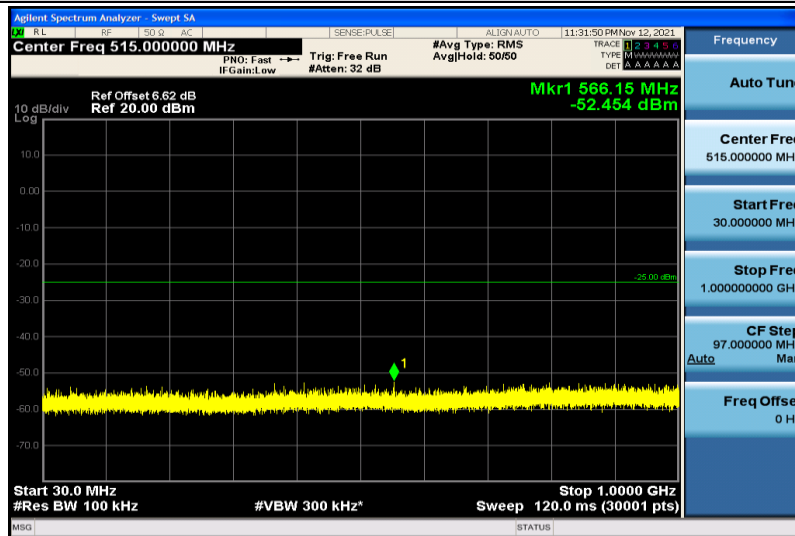

Band7-15MHz-16QAM-21100-1RB#0-1000~26000MHz

Band7-15MHz-16QAM-21375-1RB#0-30~1000MHz